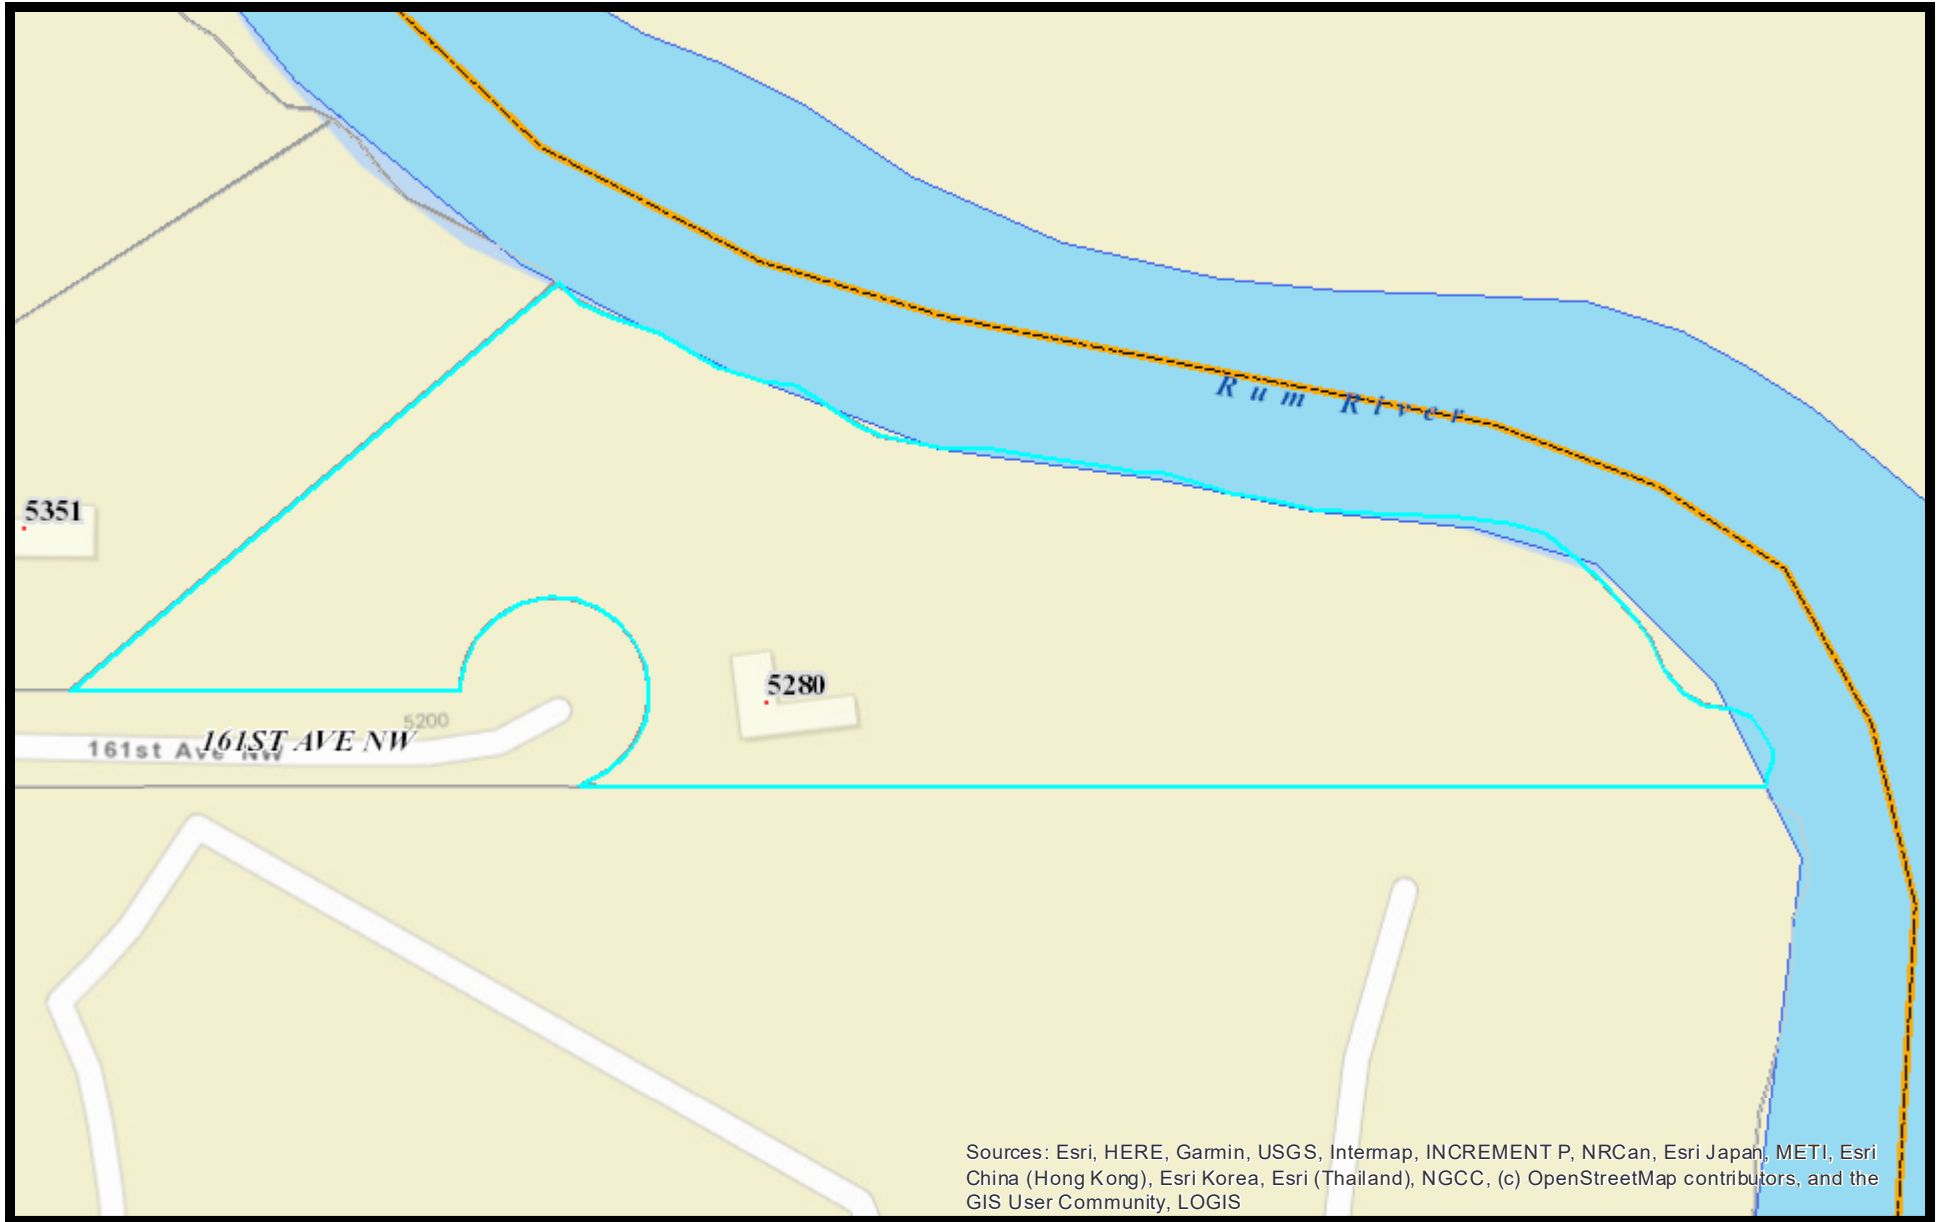

Site Location Map

5280 161st Ave NW

Sources: Esri, HERE, Garmin, USGS, Intermap, INCREMENT P, NRCan, Esri Japan, METI, Esri China (Hong Kong), Esri Korea, Esri (Thailand), NGCC, (c) OpenStreetMap contributors, and the GIS User Community, LOGIS