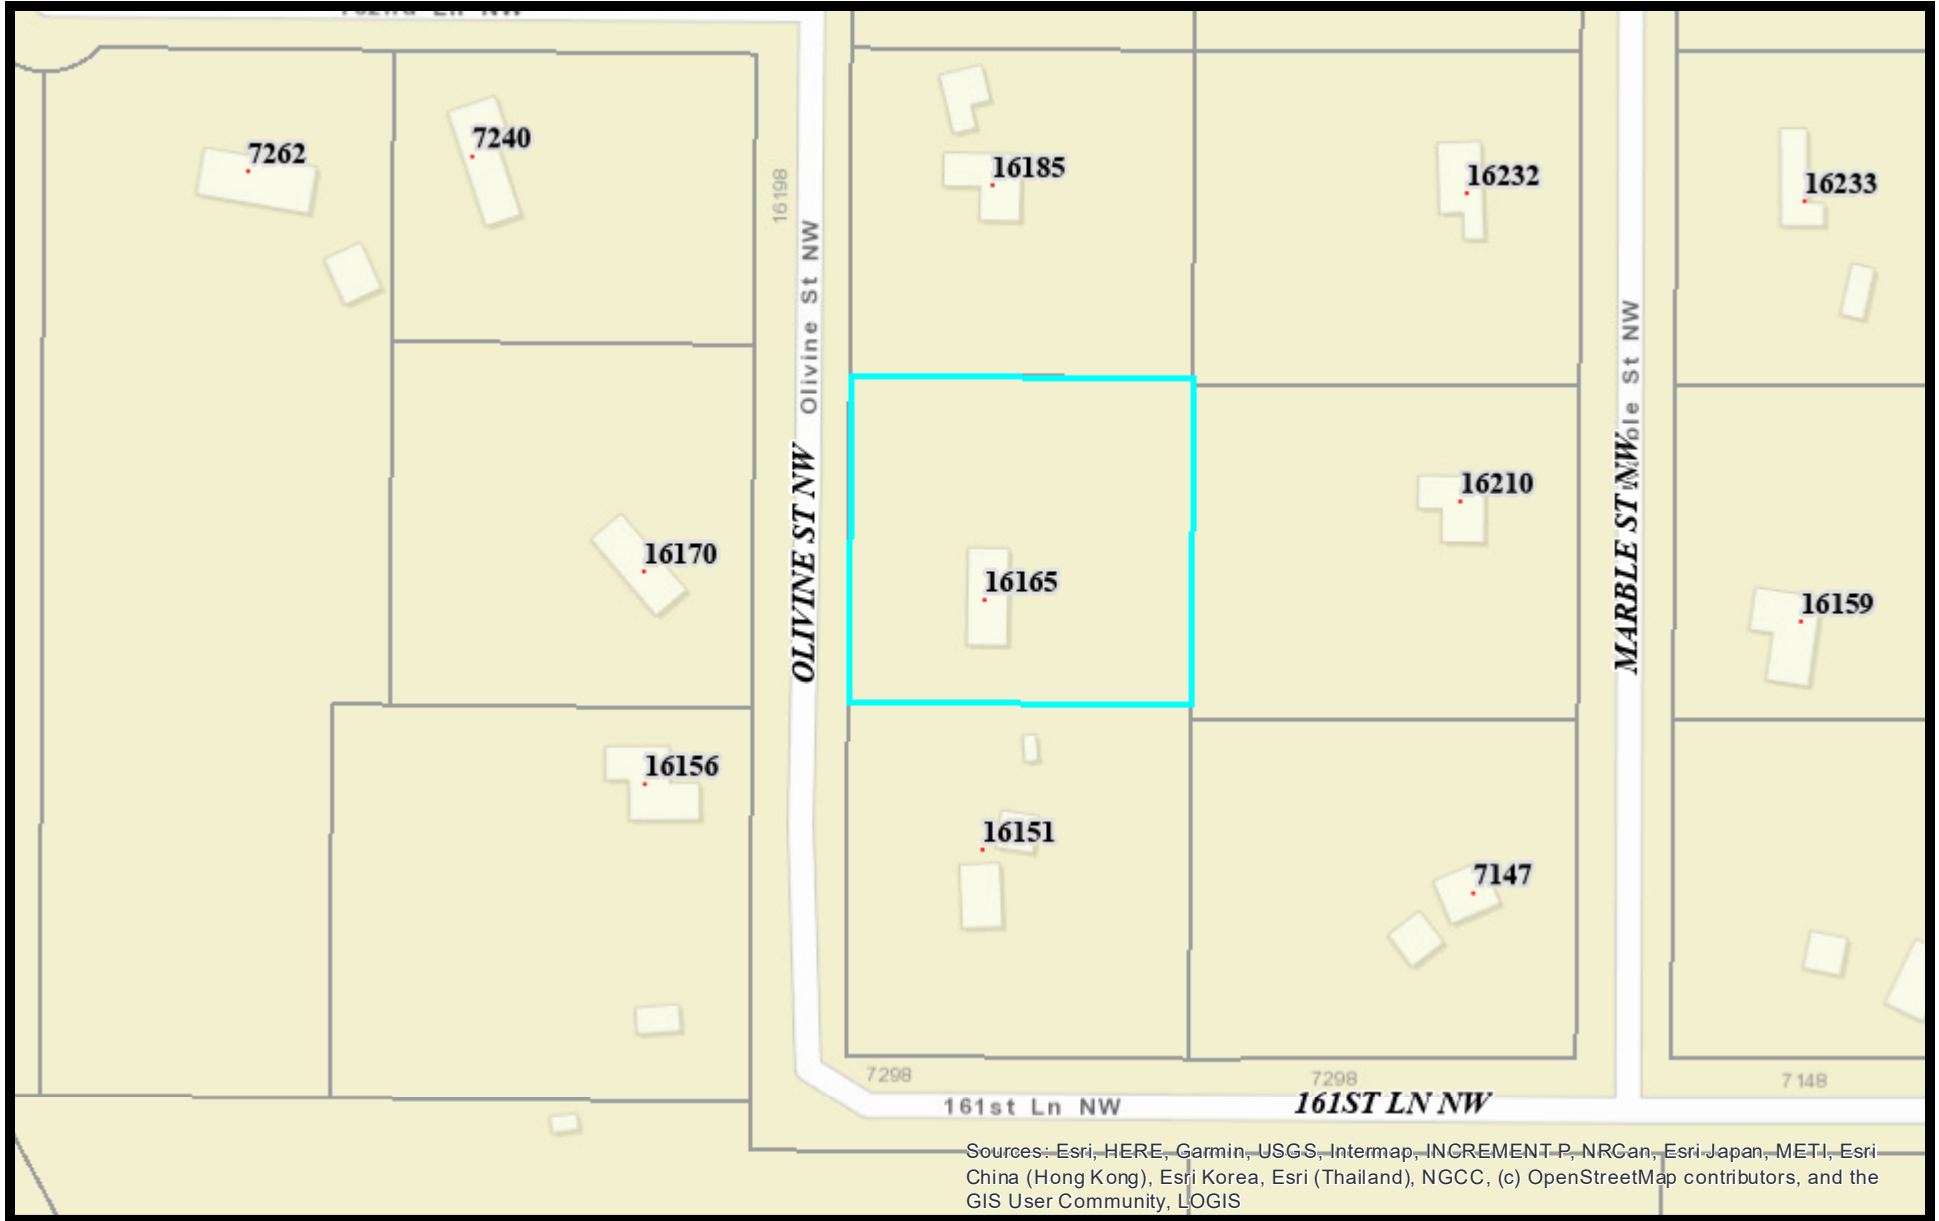

Hansen Variance

16165 Olivine St NW

Sources: Esri, HERE, Garmin, USGS, Intermap, INCREMENT-P, NRCAn, Esri-Japan, METI, Esri China (Hong Kong), Esri Korea, Esri (Thailand), NGCC, (c) OpenStreetMap contributors, and the GIS User Community, LOGIS