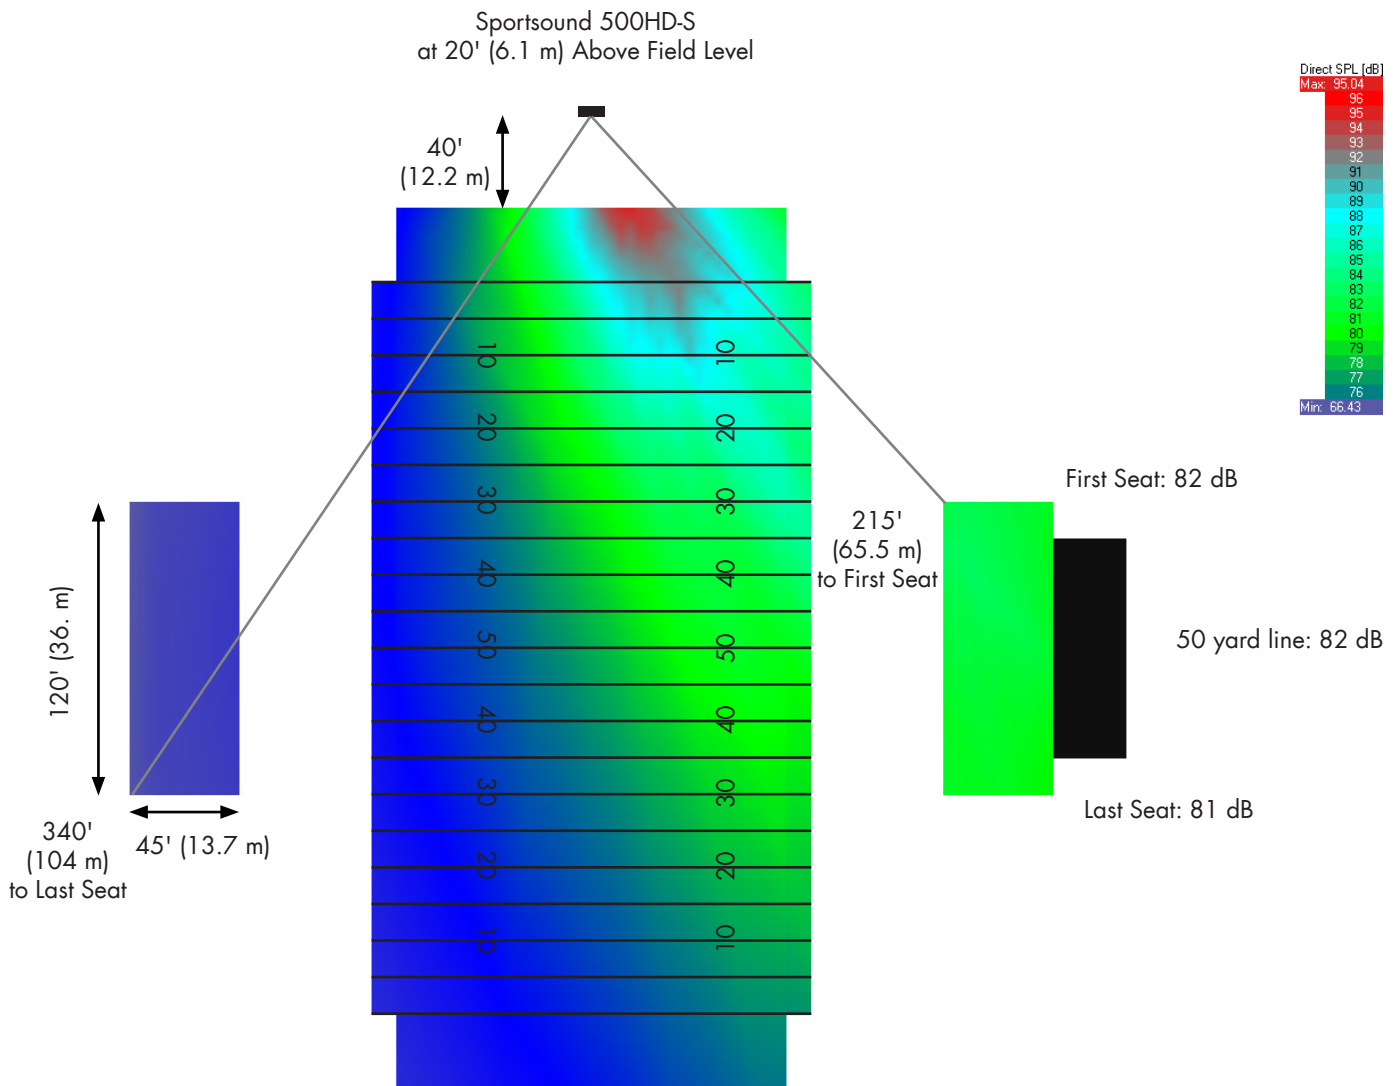

SPORTSOUND 500HD APPLICATION GUIDE

TYPICAL FOOTBALL/SOCCER – 500HD DUAL

- SPL Coverage for a Sportsound® 500HD-D in a typical small football/soccer stadium
- Performance: 82 dBA +/- 1 dB Max SPL
- Frequency Shown: Broadband A-Weighted

SPORTSOUND 500HD APPLICATION GUIDE

TYPICAL FOOTBALL/SOCCER – 500HD SINGLE

- SPL Coverage for a Sportsound® 500HD-S in a typical small football/soccer stadium
- Performance: 82 dBA +/- 1 dB Max SPL
- Frequency Shown: Broadband A-Weighted