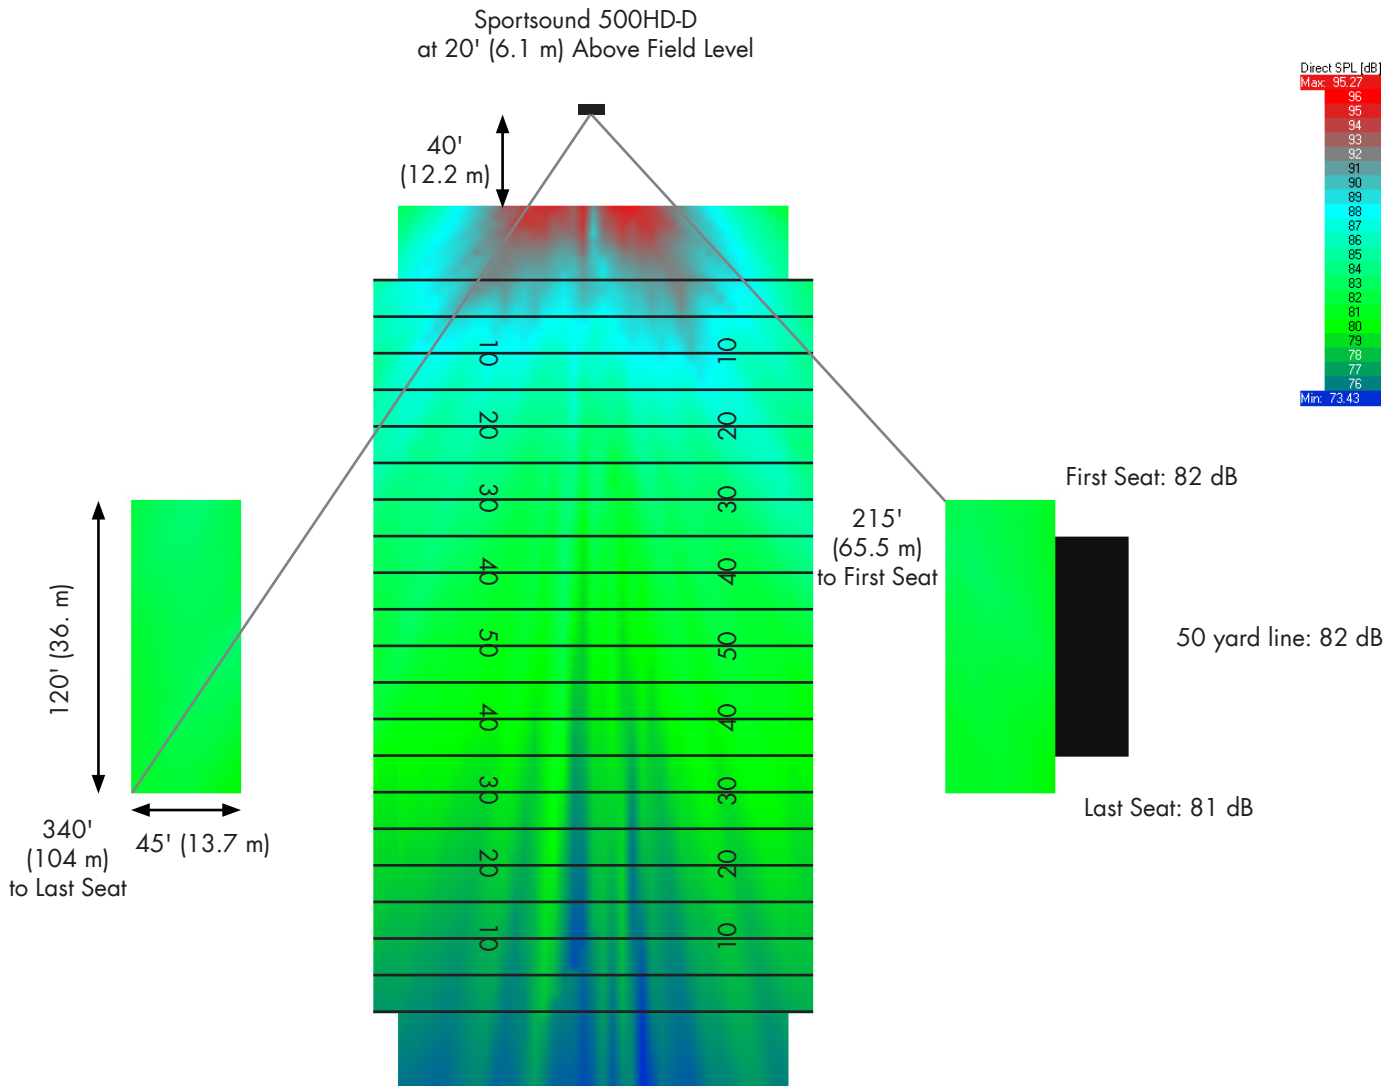

SPORTSOUND 500HD APPLICATION GUIDE

TYPICAL FOOTBALL/SOCCER – 500HD DUAL

- SPL Coverage for a Sportsound® 500HD-D in a typical small football/soccer stadium
- Performance: 82 dBA +/- 1 dB Max SPL
- Frequency Shown: Broadband A-Weighted

SPORTSOUND 500HD APPLICATION GUIDE

TYPICAL FOOTBALL/SOCCER – 500HD SINGLE

- SPL Coverage for a Sportsound® 500HD-S in a typical small football/soccer stadium
- Performance: 82 dBA +/- 1 dB Max SPL
- Frequency Shown: Broadband A-Weighted