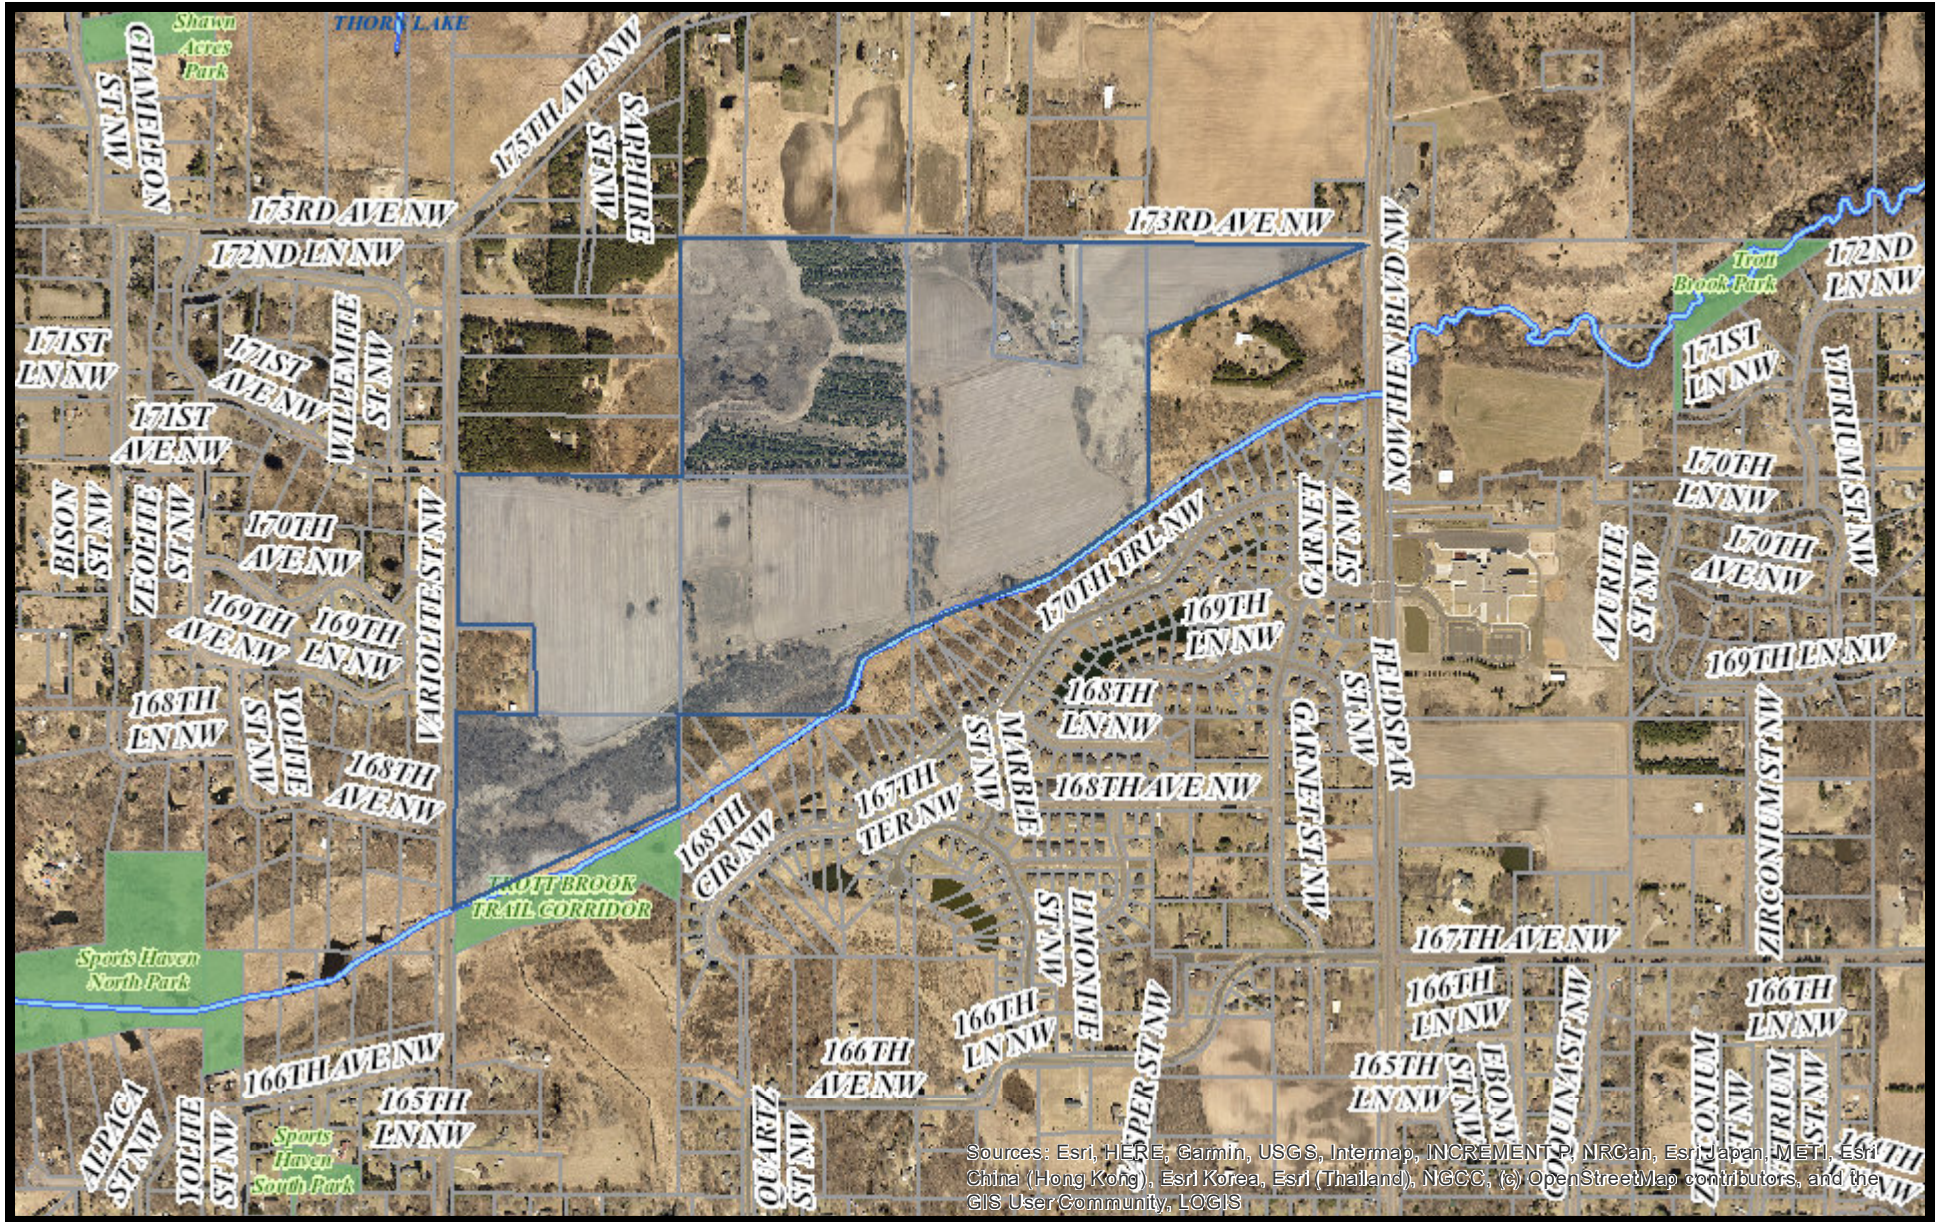

Site Location Map

Trott Brook North

Sources: Esri, HERE, Garmin, USGS, Intermap, INCREMENT P, NRCan, Esri Japan, METI, Esri China (Hong Kong), Esri Korea, Esri (Thailand), NCCO, (c) OpenStreetMap contributors, and the GIS User Community, LOGIS