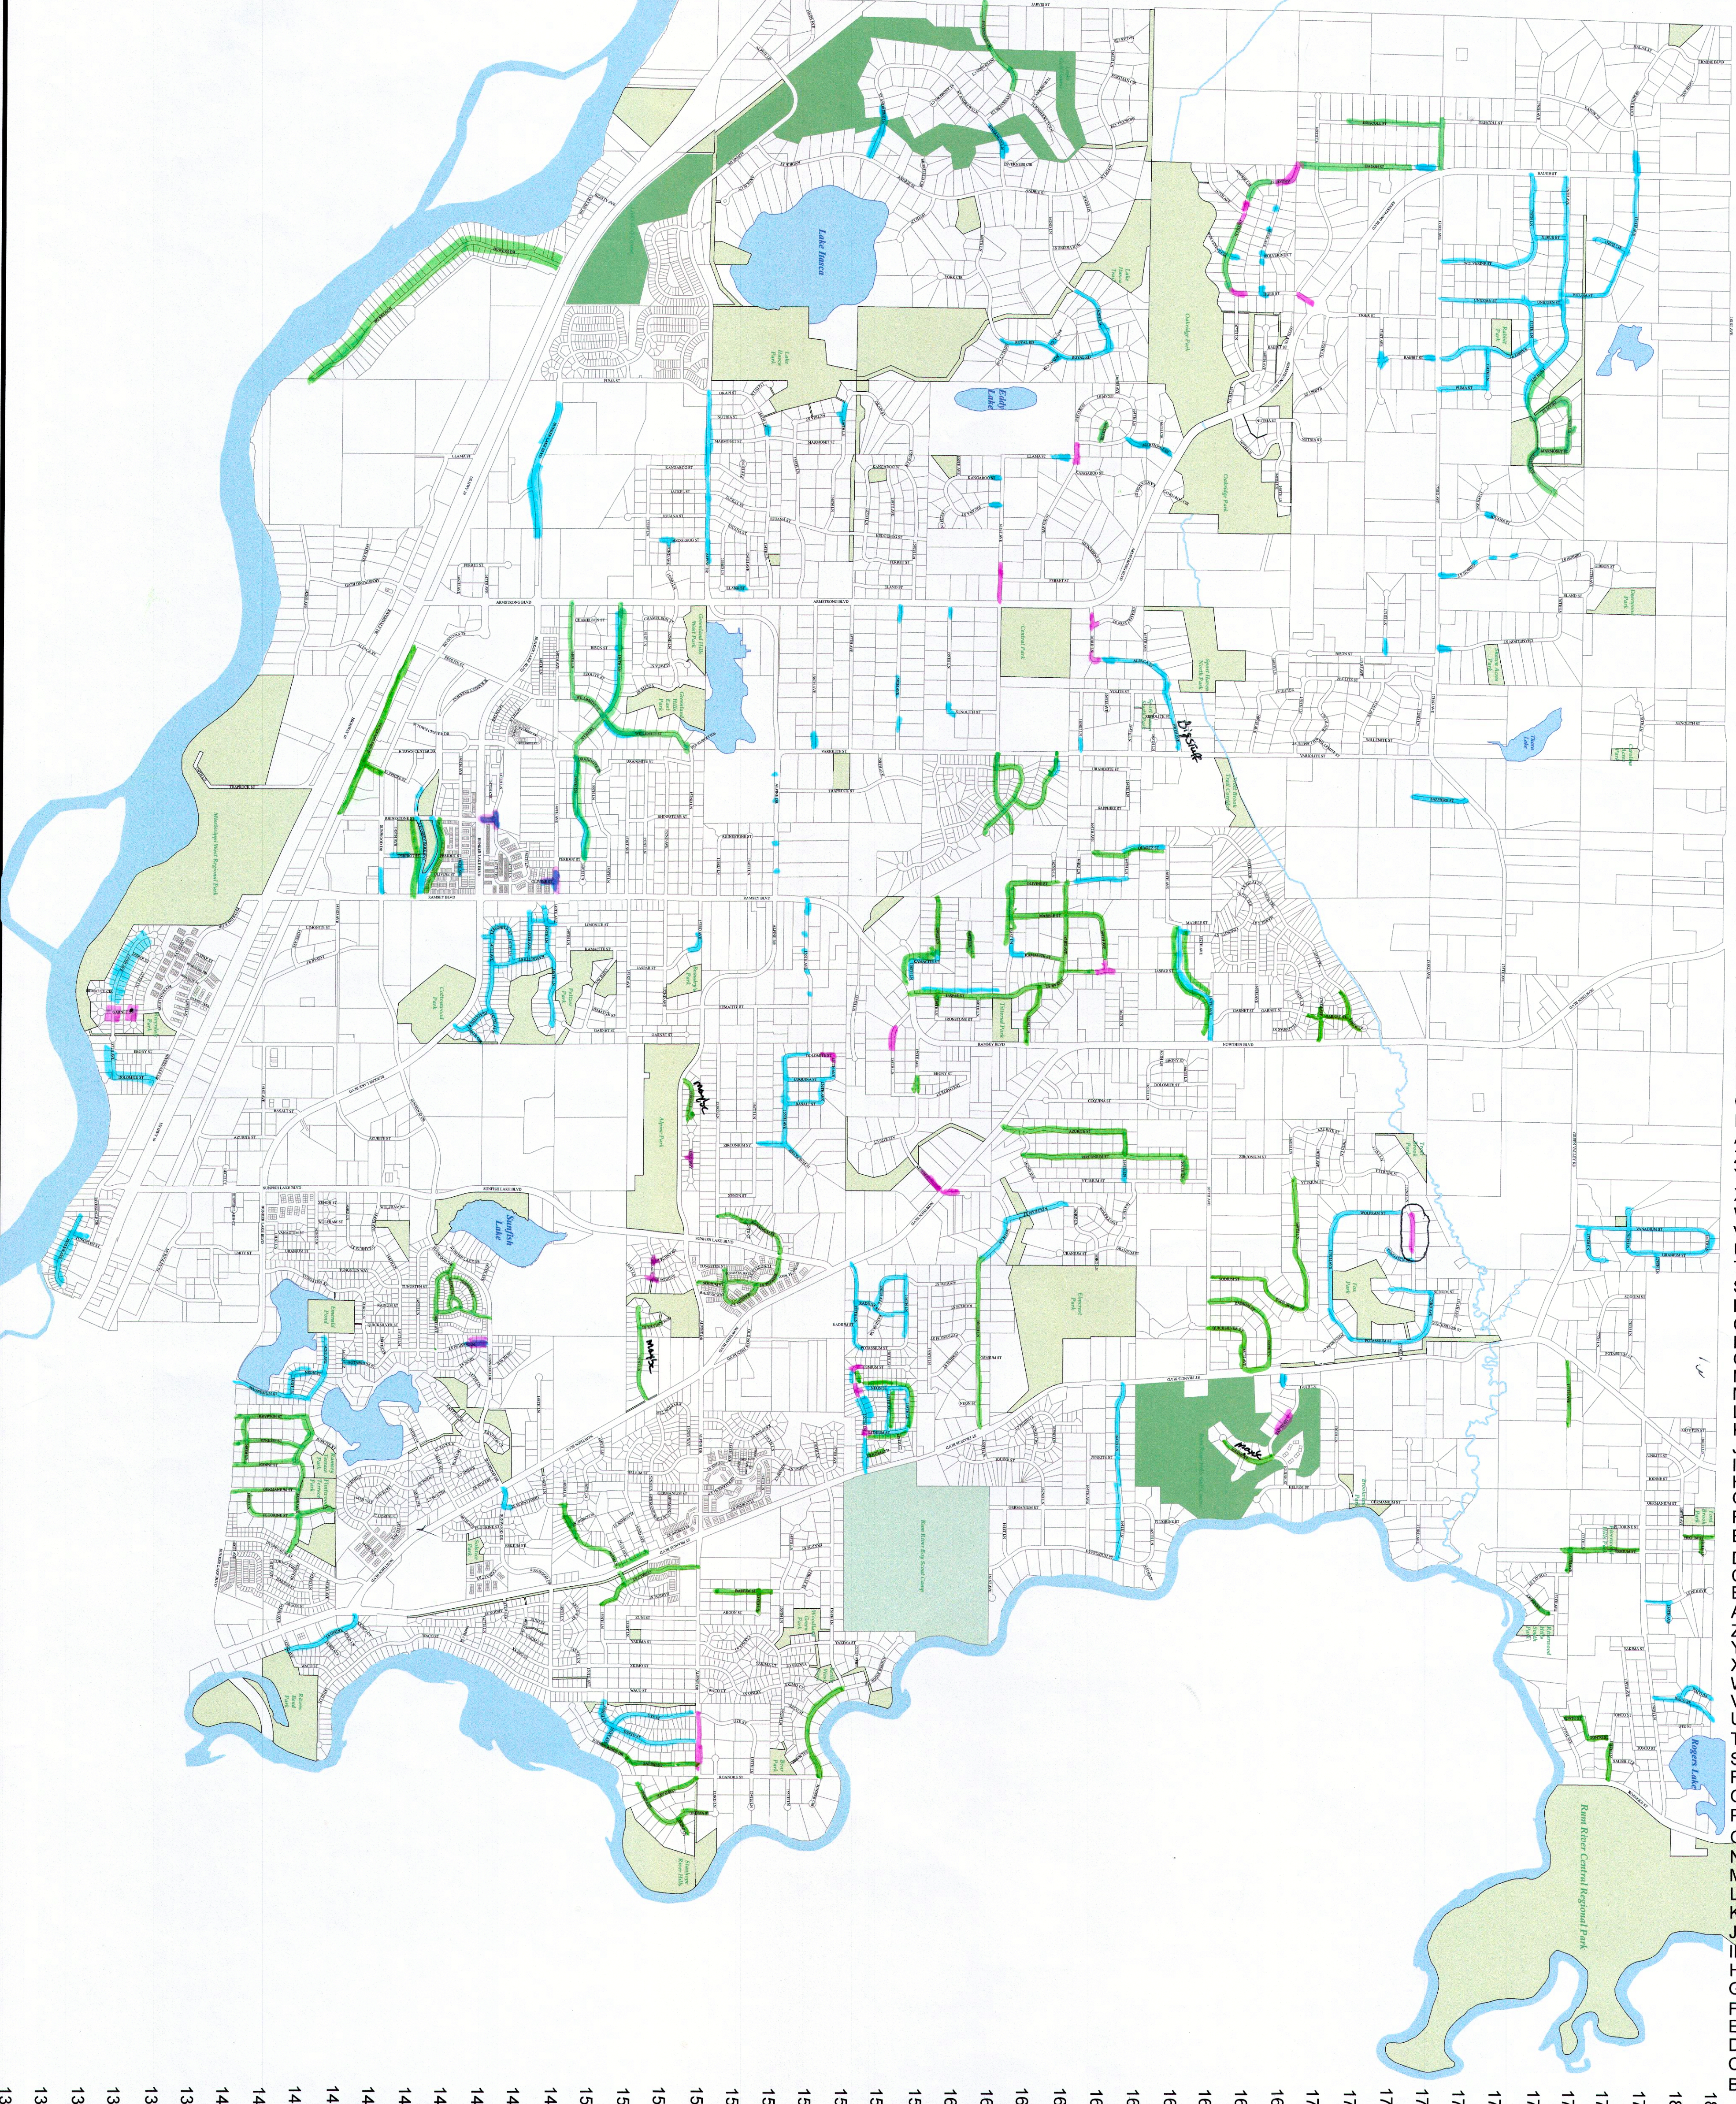

2021 Streets Map

JARVIS ST
 IMAN ST
 HALAS ST
 FORTMANN ST
 EATON ST
 DRISCOLL ST
 CARR ST
 BAUGH ST
 ANDRIE ST
 ZEBRA ST
 YAK ST
 XERUS ST
 WOLVERINE ST
 VICUNA ST
 UNICORN ST
 TIGER ST
 SLOTH ST
 RABBIT ST
 QUAGGA ST
 PUMA ST
 OKAPI ST
 NUTRIA ST
 MARMOSET ST
 LLAMA ST
 KANGAROO ST
 JACKAL ST
 IGUANA ST
 HEDGEHOG ST
 GIBBON ST
 FERRET ST
 ELAND ST
 DOLPHIN ST
 CHAMELEON S
 BISON ST
 ALPACA ST
 ZEOLITE ST
 YOLITE ST
 XENOLITE ST
 WILLEMITE ST
 VARIOLITE ST
 URANIMITE ST
 TRAPROCK ST
 SAPPHIRE ST
 RHINESTONE S
 QUARTZ ST
 PERIDOT ST
 OLIVINE ST
 NACRE ST
 MARBLE ST
 LIMONITE ST
 KAMACITE ST
 JASPAR ST
 IRONSTONE ST
 HEMATITE ST
 GARNET ST
 FELDSPAR ST
 EBONY ST
 DOLOMITE ST
 COQUINA ST
 BASALT ST
 AZURITE ST
 ZIRCONIUM ST
 YTTRIUM ST
 XENON ST
 WOLFRAM ST
 VANADIUM ST
 URANIUM ST
 TUNGSTEN ST
 SODIUM ST
 RADIUM ST
 QUICKSILVER S
 POTASSIUM ST
 OSMIUM ST
 NEON ST
 MAGNESIUM ST
 LITHIUM ST
 KRYPTON ST
 JUNKITE ST
 IODINE ST
 HELIUM ST
 GERMANIUM S
 FLOURINE ST
 ERKIUM ST
 DYSPROSIUM S
 COBALT ST
 BARIUM ST
 ARGON ST
 ZUNI ST
 YAKIMA ST
 XKIMO ST
 WACO ST
 VENTRE ST
 UTE ST
 TONTO ST
 SALISH ST
 ROANOKE ST
 QUAPAW ST
 POTAWATOMI S
 ONEIDA ST
 NAVAJO ST
 MAKAH ST
 LIPAN ST
 KIOWA ST
 JIVARO ST
 INCA ST
 HOPI ST
 GUARANI ST
 FOX ST
 ELDORADO ST
 DAKOTAH ST
 CREE ST
 BLACKFOOT ST

181ST AVE
 180TH AVE
 179TH AVE
 178TH AVE
 177TH AVE
 176TH AVE
 175TH AVE
 174TH AVE
 173RD AVE
 172ND AVE
 171ST AVE
 170TH AVE
 169TH AVE
 168TH AVE
 167TH AVE
 166TH AVE
 165TH AVE
 164TH AVE
 163RD AVE
 162ND AVE
 161ST AVE
 160TH AVE
 159TH AVE
 158TH AVE
 157TH AVE
 156TH AVE
 155TH AVE
 154TH AVE
 153RD AVE
 152ND AVE
 151ST AVE
 150TH AVE
 149TH AVE