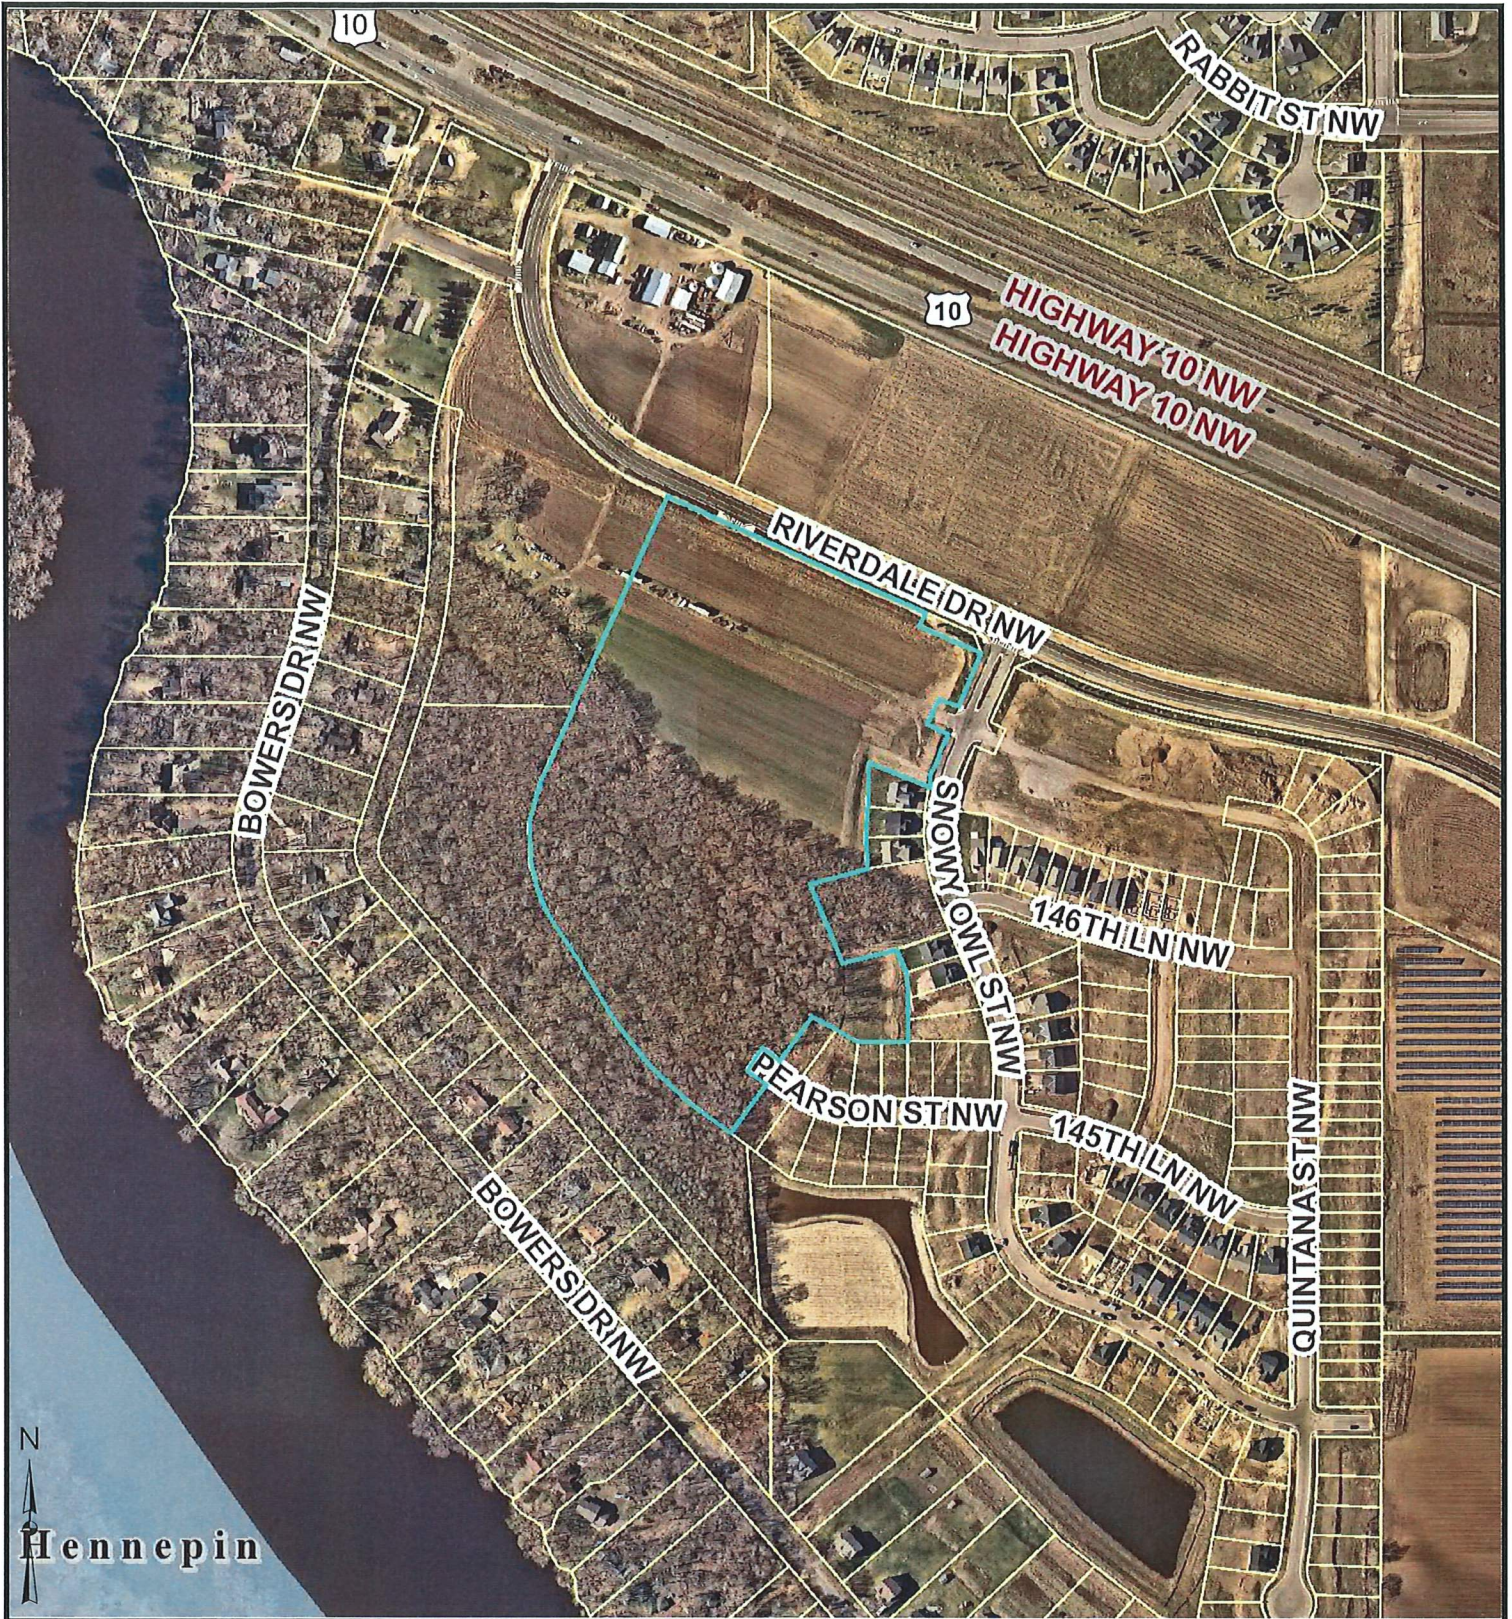

Anoka County Parcel Viewer

Parcel Information: Approx. Acres: 17.97367784
30-32-25-14-0038 Commissioner: MATT LOOK

Owner Information:
PEARSON PROPERTIES OF RAMSEY LLC
14821 BOWERS DR
RAMSEY
MN
55303

RAMSEY
MN 55303
Plat: RIVERSTONE SOUTH

Anoka County GIS

1:4,800

Date: 8/8/2023

Disclaimer: Map and parcel data are believed to be accurate, but accuracy is not guaranteed. This is not a legal document and should not be substituted for a title search, appraisal, survey, or for zoning verification.