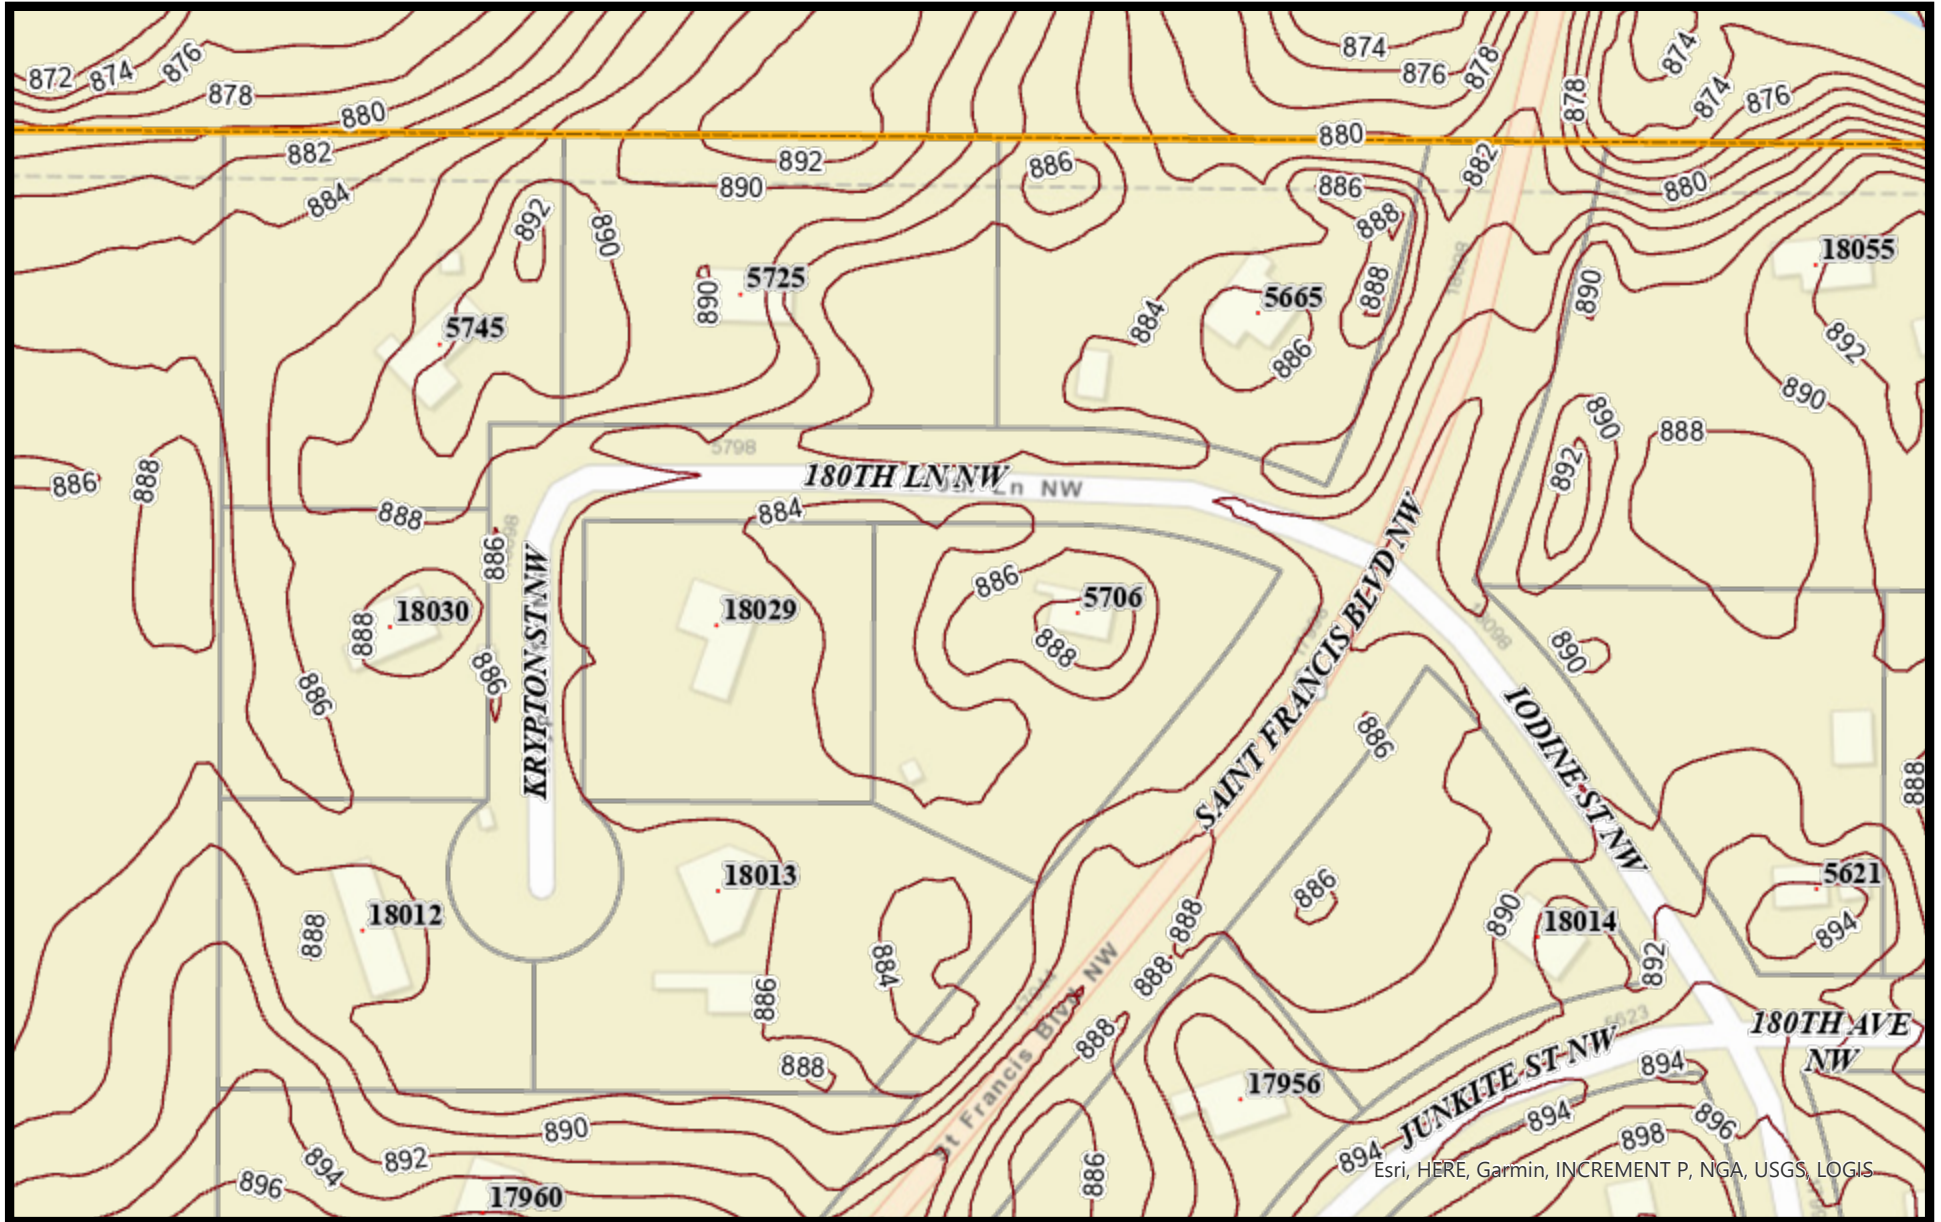

Ford Brook Estates 2-Ft Contours

Esri, HERE, Garmin, INCREMENT P, NGA, USGS, LOGIS

Print Date: October 12, 2023