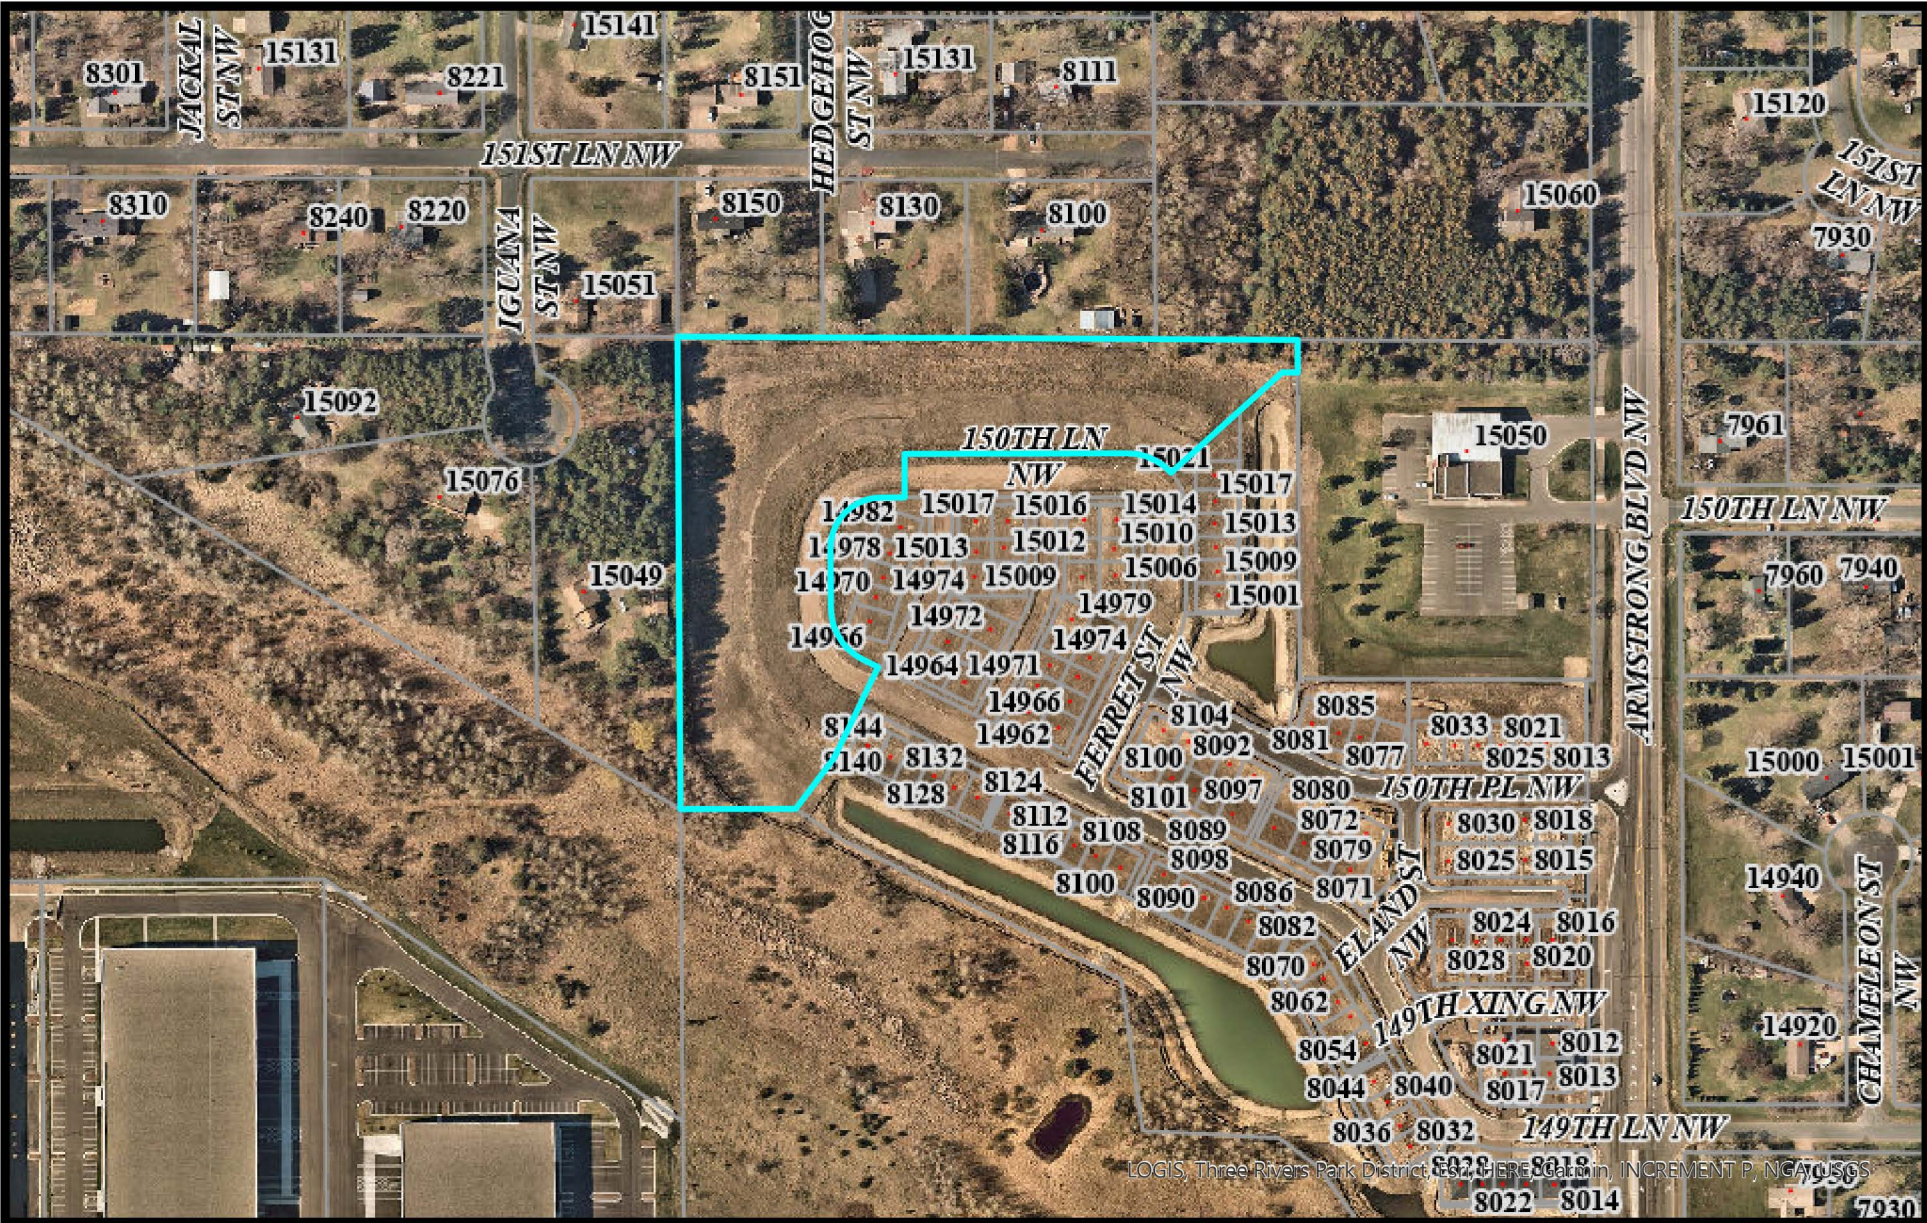

Site Location Map: Lynwood Third Addition

LOGIS, Three Rivers Park District, 6320 HERE ROAD, INCREMENT P, NC 27056