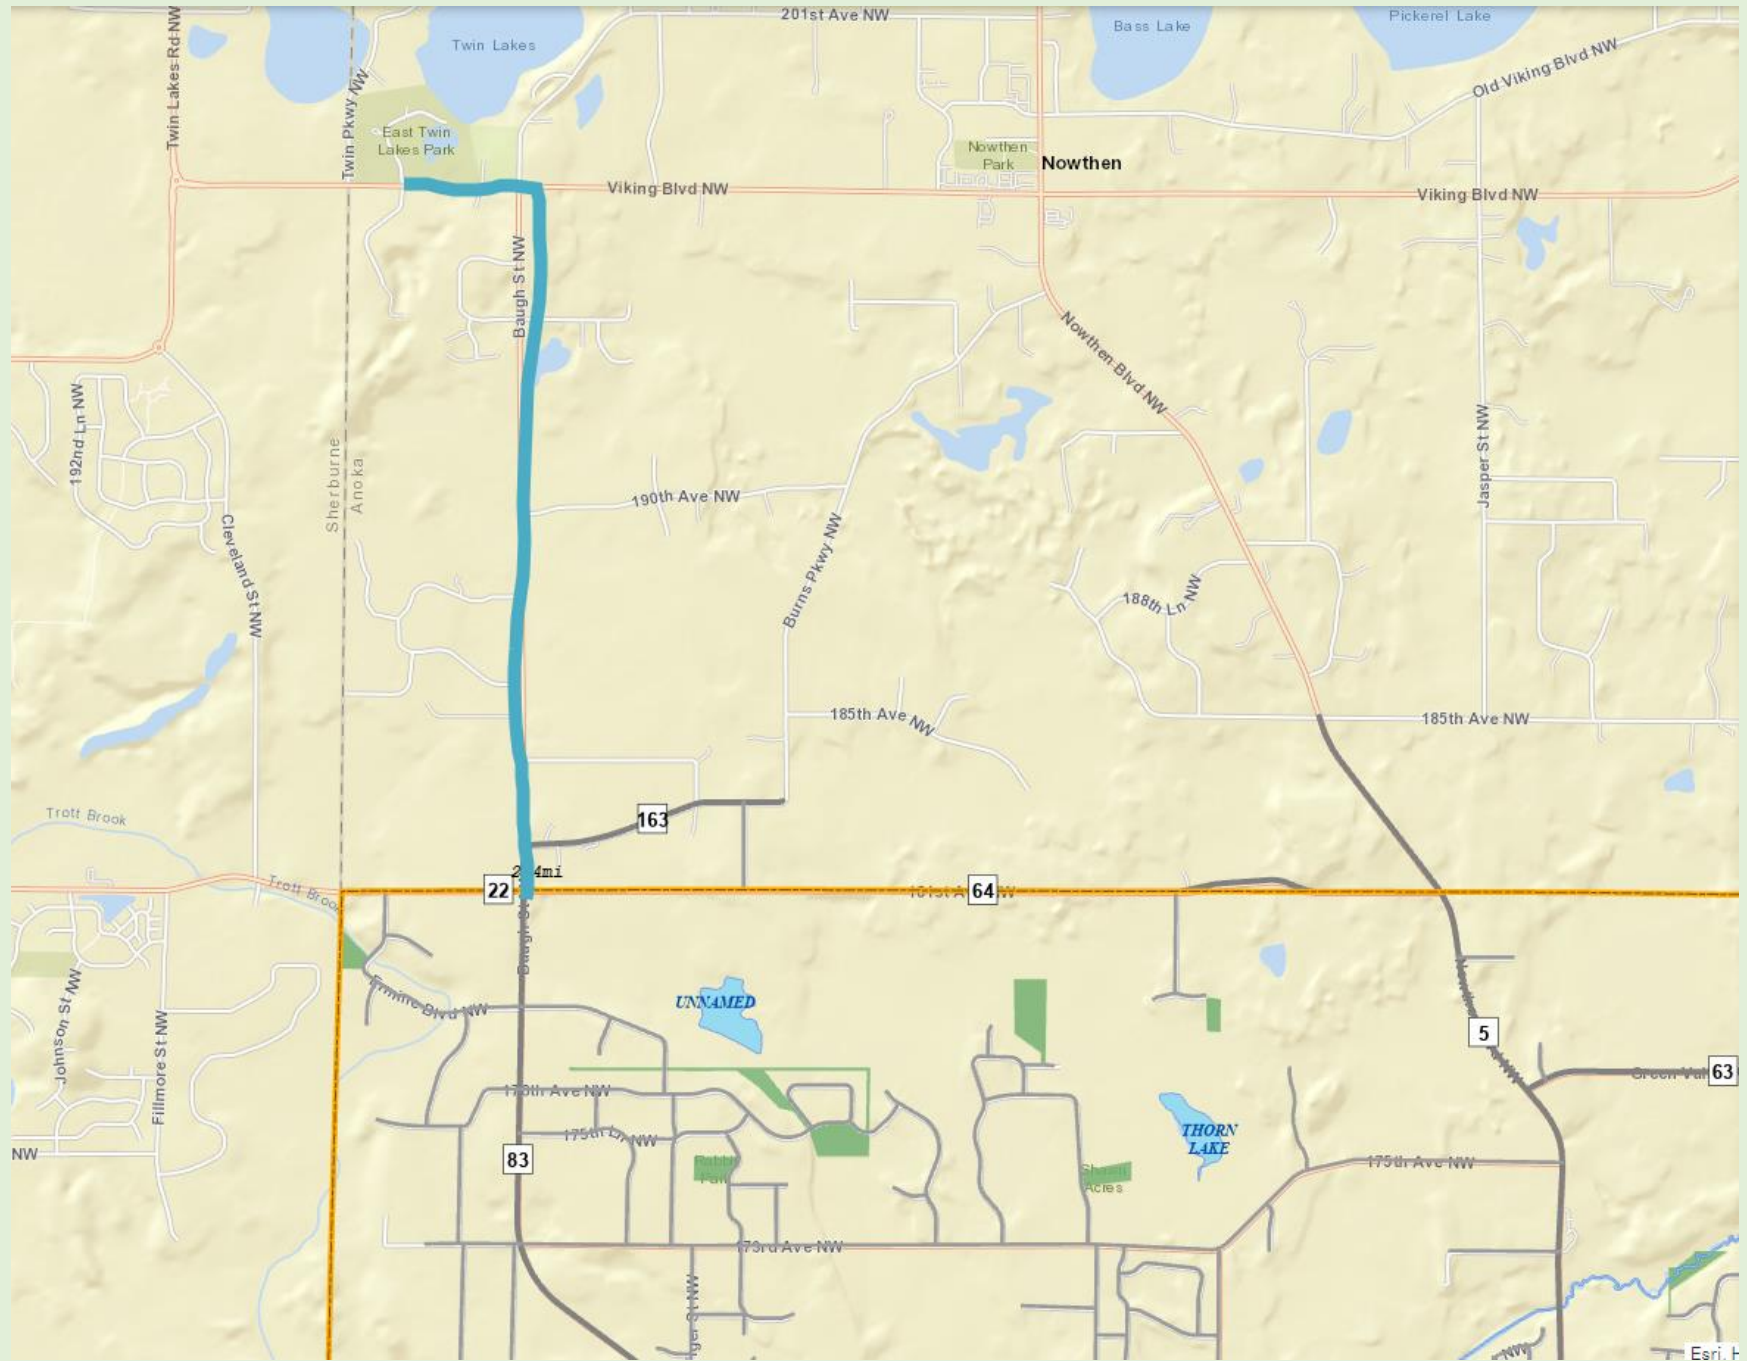

Show Disc Shops

Hole Legend: ■ < 9 ■ 9 ■ 10-17 ■ 18 ■ 18+

[https://www.dgcourseview.com/browse\\_map.php](https://www.dgcourseview.com/browse_map.php)

9 Hole Disc Golf Course at Nowthen's Twin Lakes Park — 2.4 miles from Ramsey's NW border

18 Hole Disc Golf Course at Anoka's Greenhaven Golf Course — 1.3 miles from Ramsey's SE border