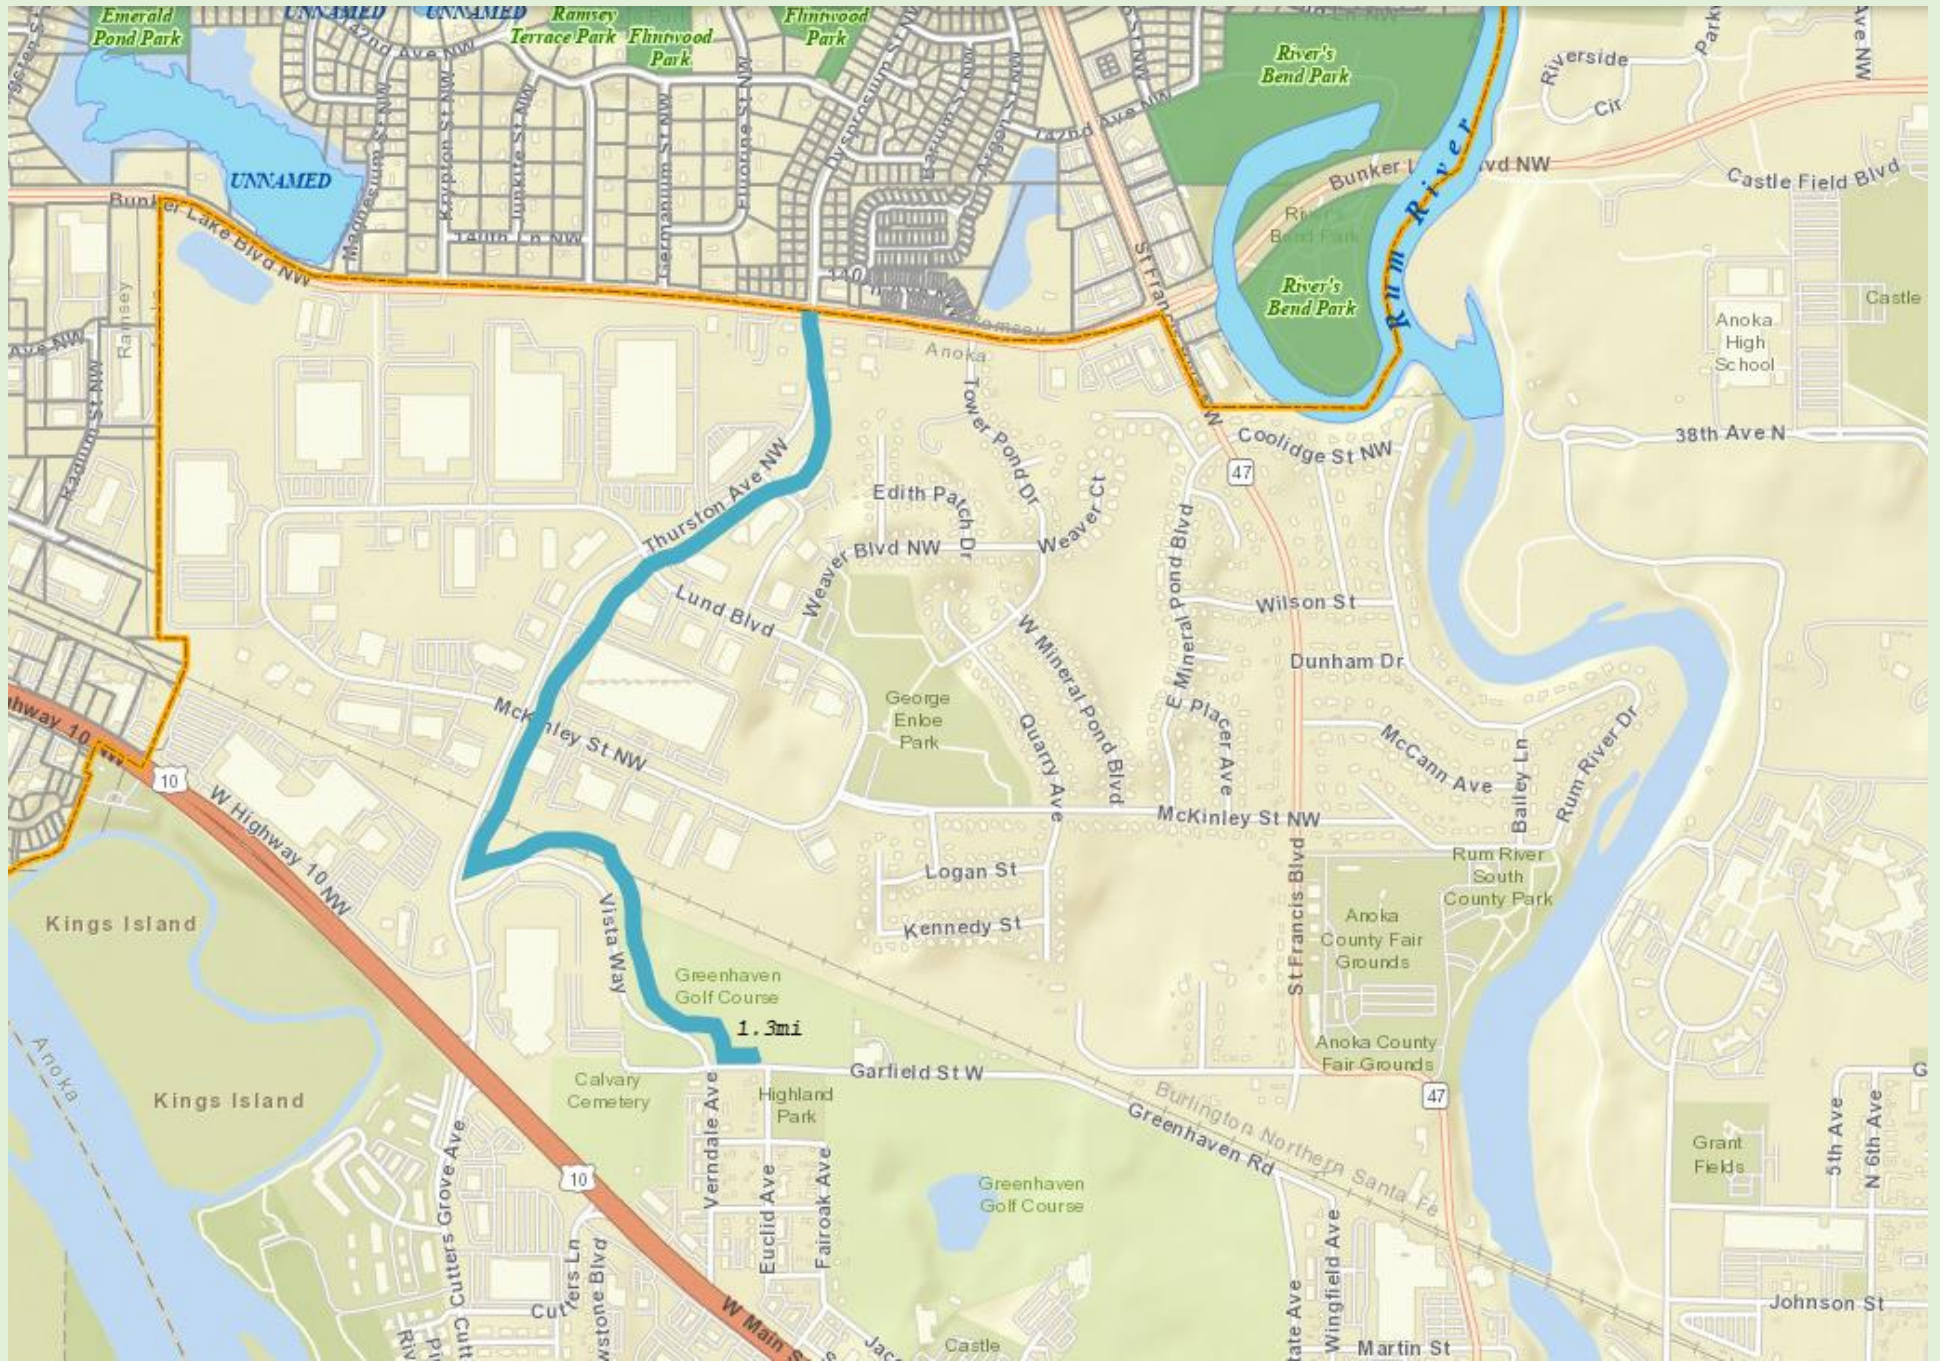

Show Disc Shops

Hole Legend: ■ < 9 ■ 9 ■ 10-17 ■ 18 ■ 18+

[https://www.dgcourseview.com/browse\\_map.php](https://www.dgcourseview.com/browse_map.php)

9 Hole Disc Golf Course at Nowthen's Twin Lakes Park — 2.4 miles from Ramsey's NW border

18 Hole Disc Golf Course at Anoka's Greenhaven Golf Course — 1.3 miles from Ramsey's SE border