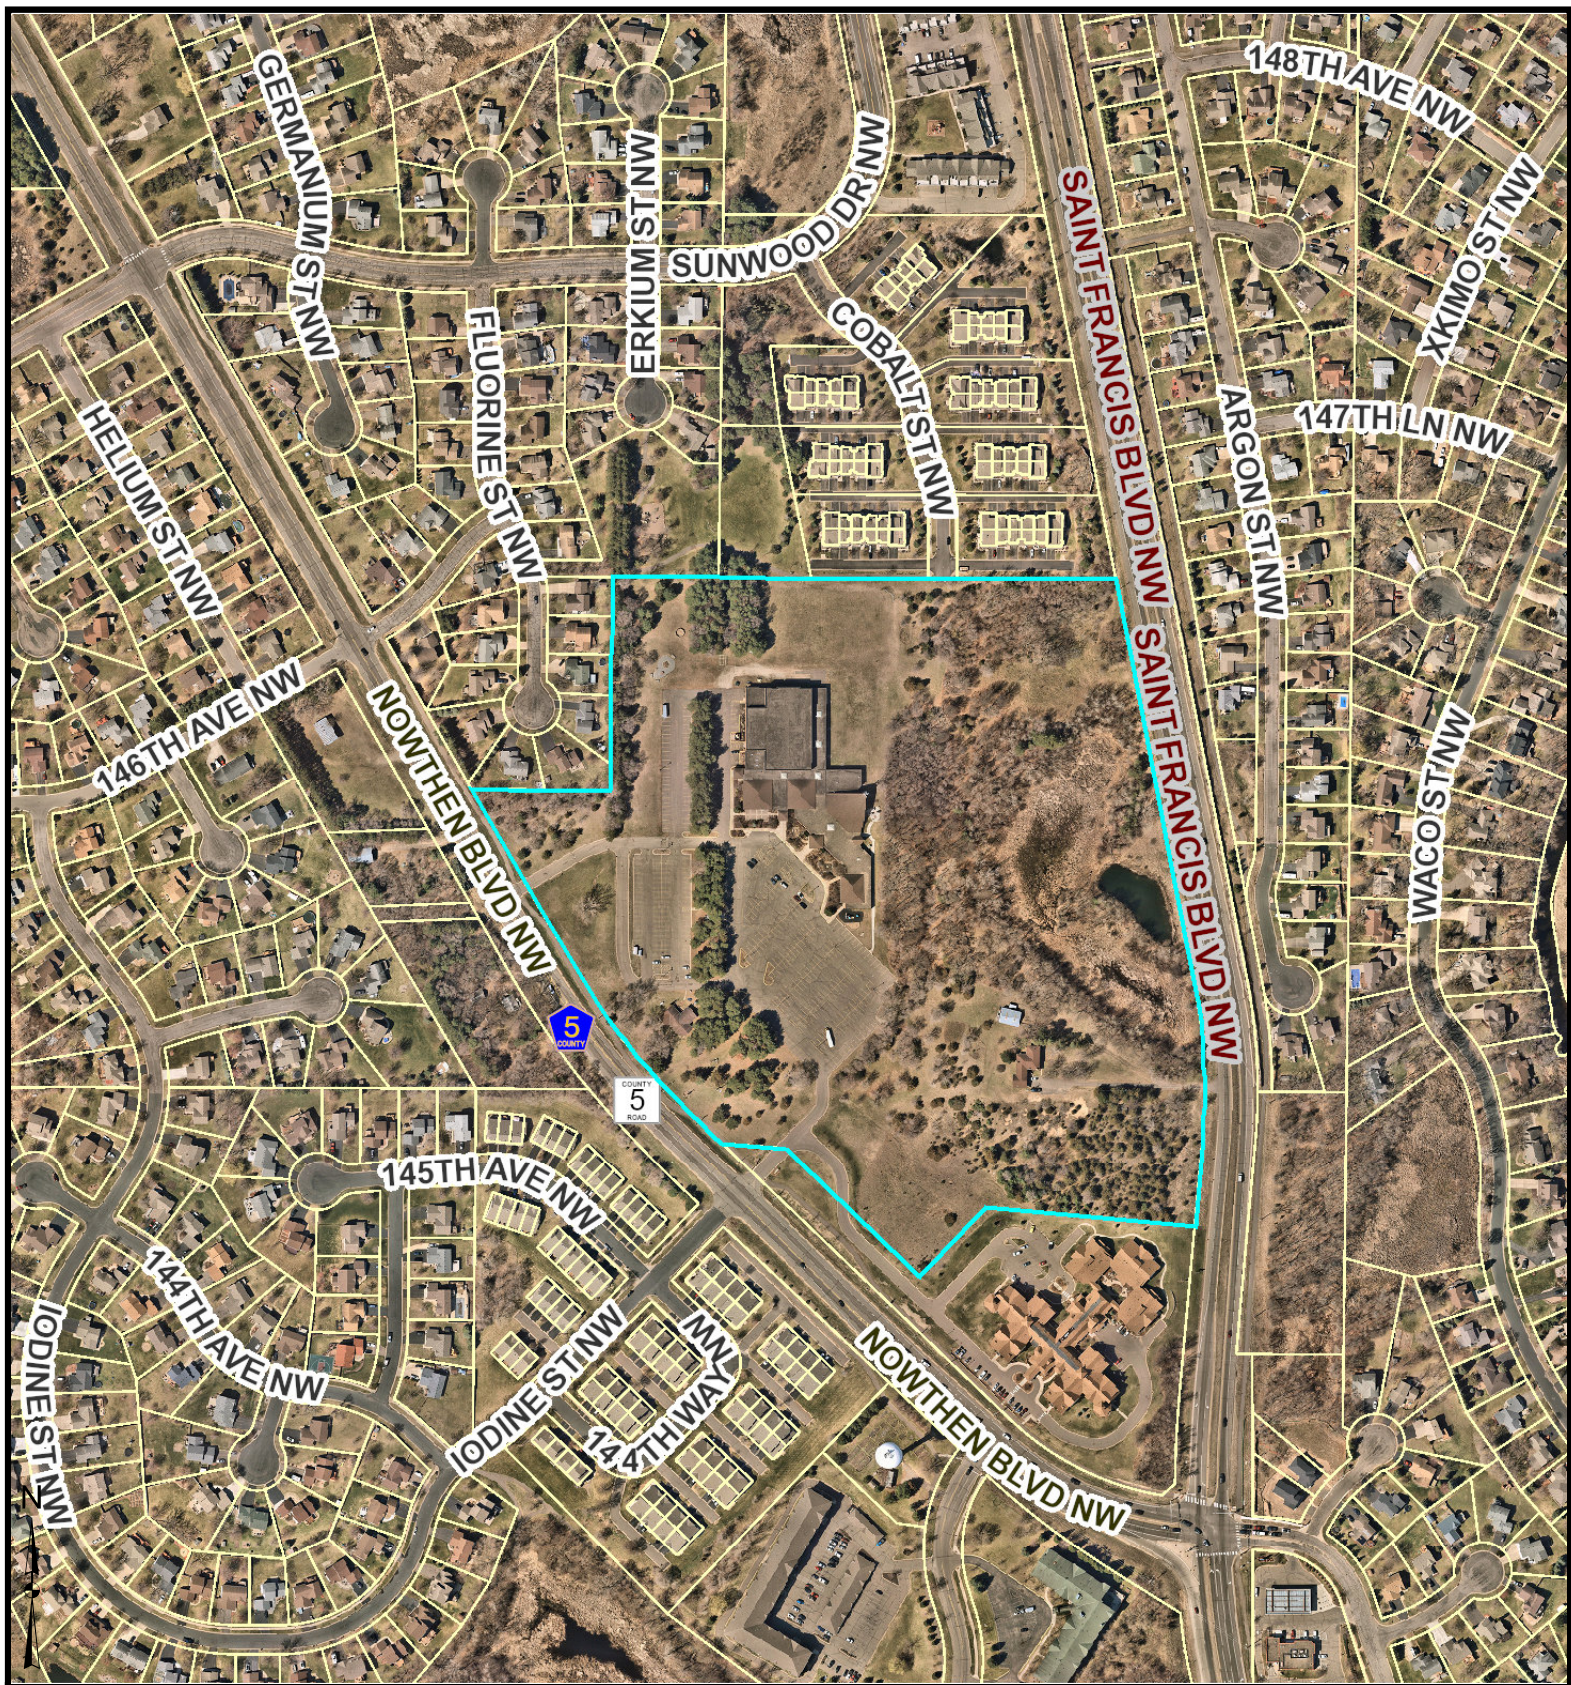

Site Location Map - Presbyterian Homes

Parcel Information: Approx. Acres: 35.52863455
 25-32-25-24-0059 Commissioner: MATT LOOK
 14501 NOWTHEN BLVD NW
 RAMSEY
 MN 55303
 Plat: STONEY RIVER ADDITION

Owner Information:
 LORD OF LIFE LUTHERAN CHURCH
 14501 NOWTHEN BLVD NW
 RAMSEY
 MN
 55303