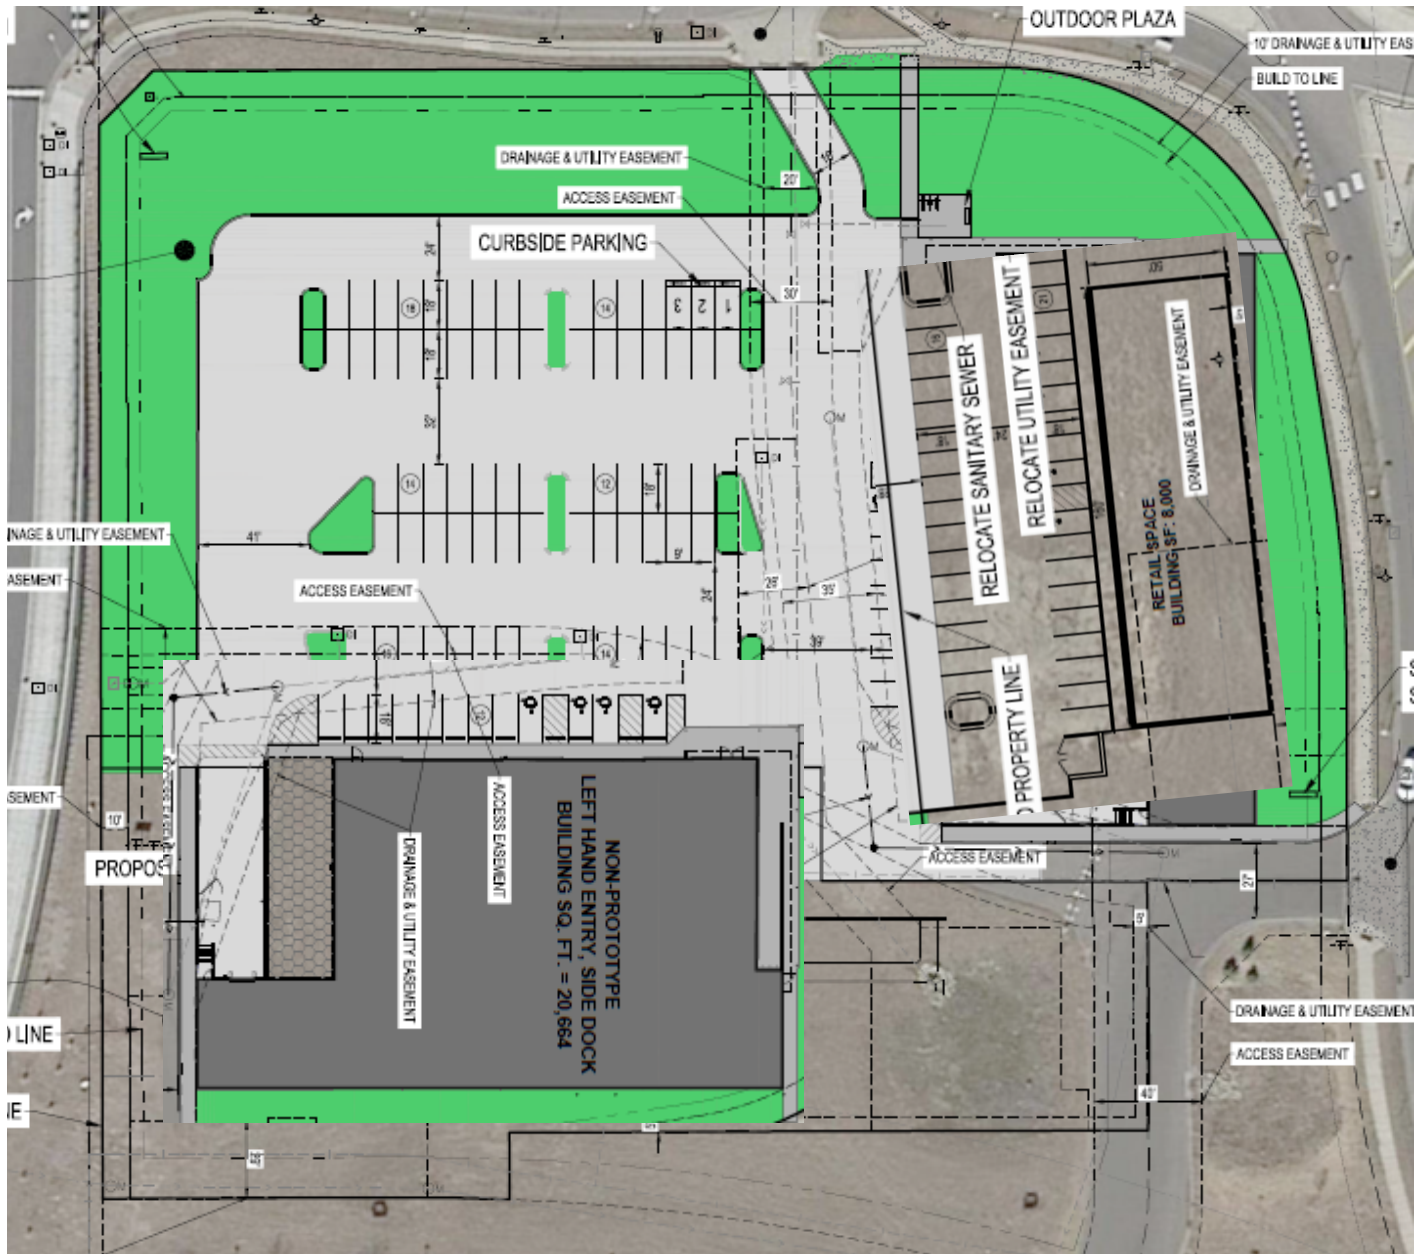

Champlin Aldi – 11620 Theatre Dr. N

Google Street View

Some spandrel windows with small awnings.

Brooklyn Park Aldi – 7600 Brooklyn Blvd. N.

Google Street View

Several spandrel windows with larger awnings and decorative lighting.

Chanhasen Aldi – 551 W. 78th St.

Google Street View

Several spandrel windows.

St. Louis Park (West End) Cub – 5370 W. 16th St.

Google Street View

Historical photo displays with awnings mimicking windows.

Exile Brewing Company – 1514 Walnut St., Des Moines, IA

Locally-relevant mural for visual interest.

Rotated Site Plan with Aldi on the south side and a concept strip retail building along Sunwood.