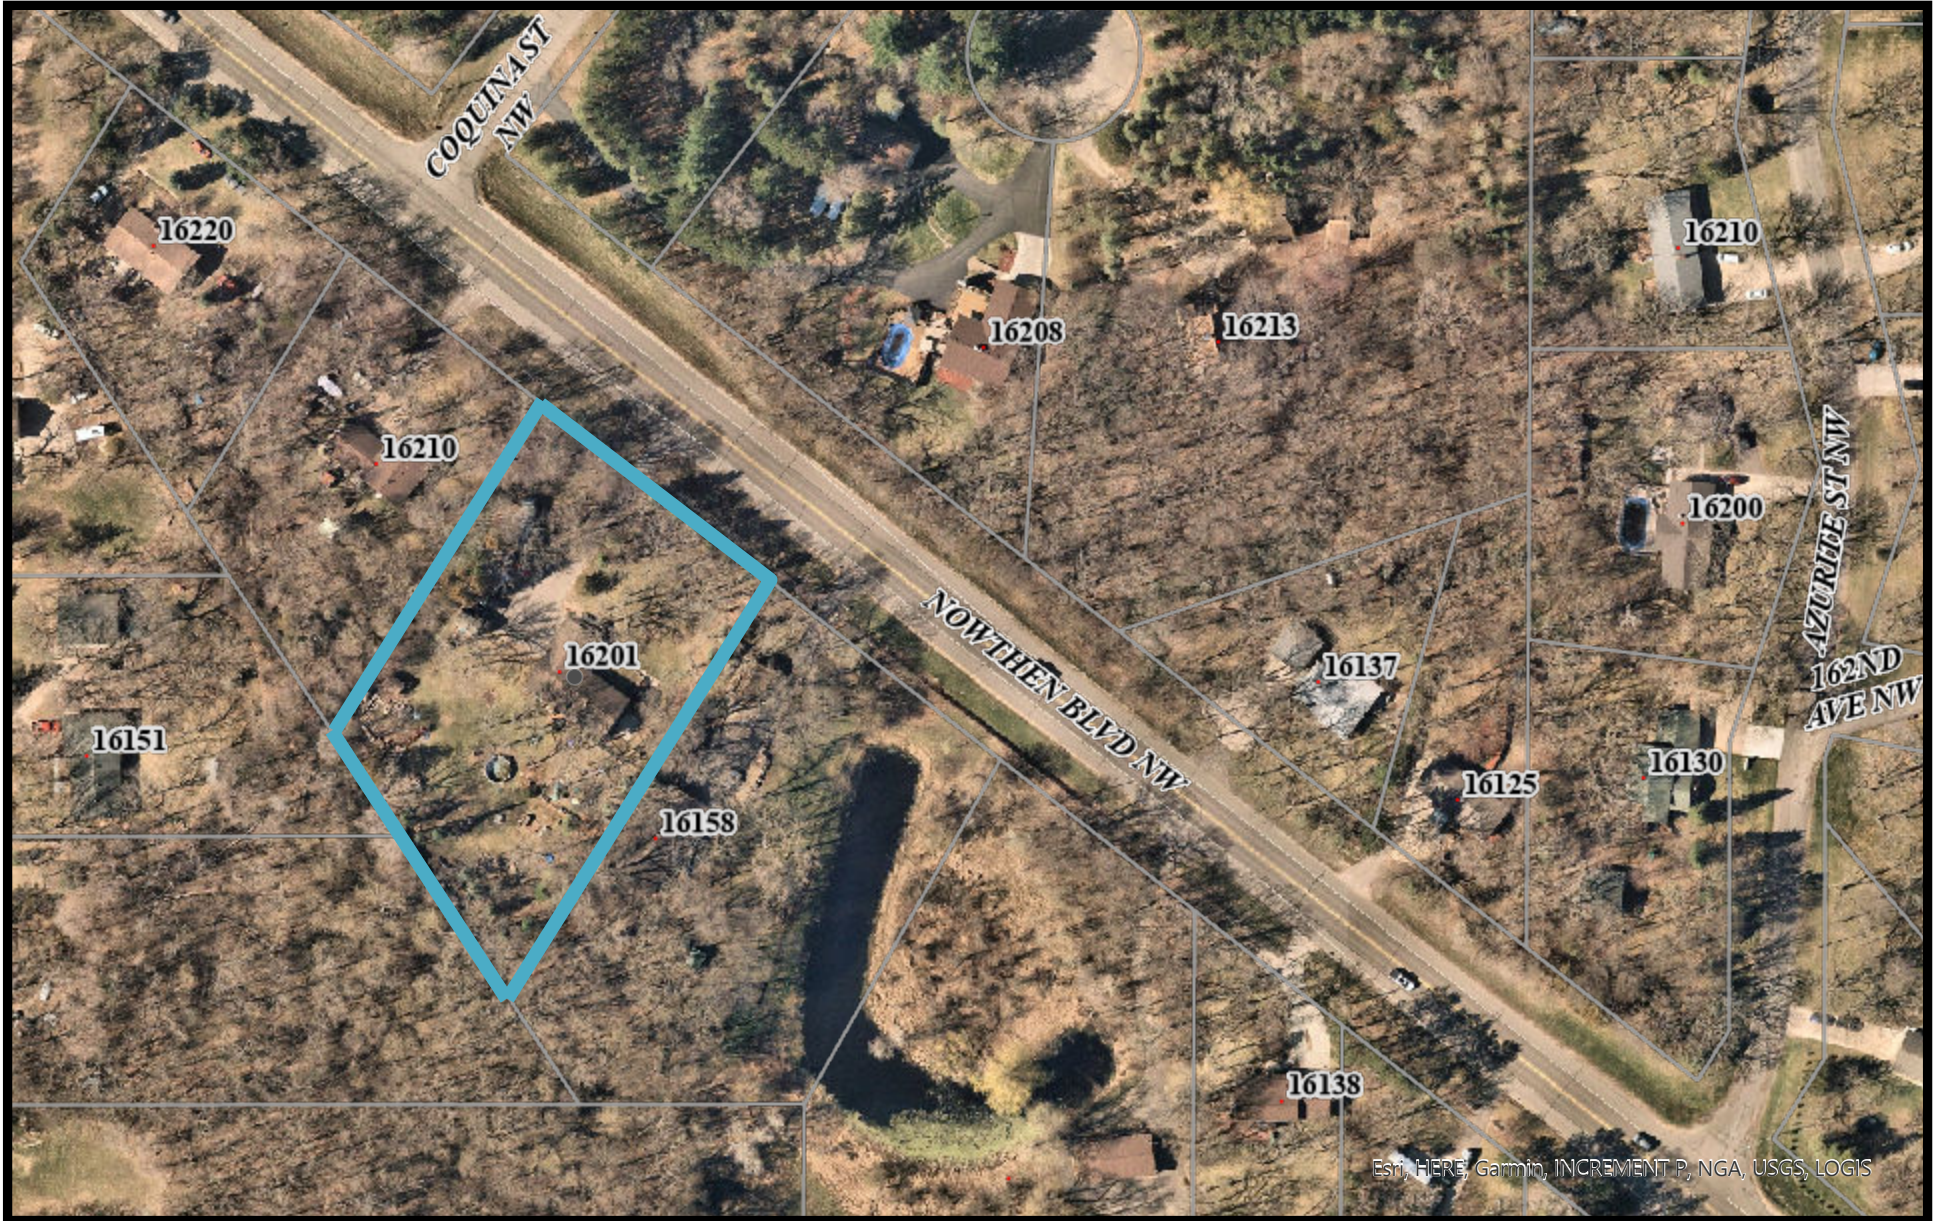

15-32-25-13-0007
16201 Nowthen Blvd NW

Calabrese Tree Care LLC

Est. HERE, Garmin, INCREMENT P, NGA, USGS, LOGIS

Print Date: September 22, 2023