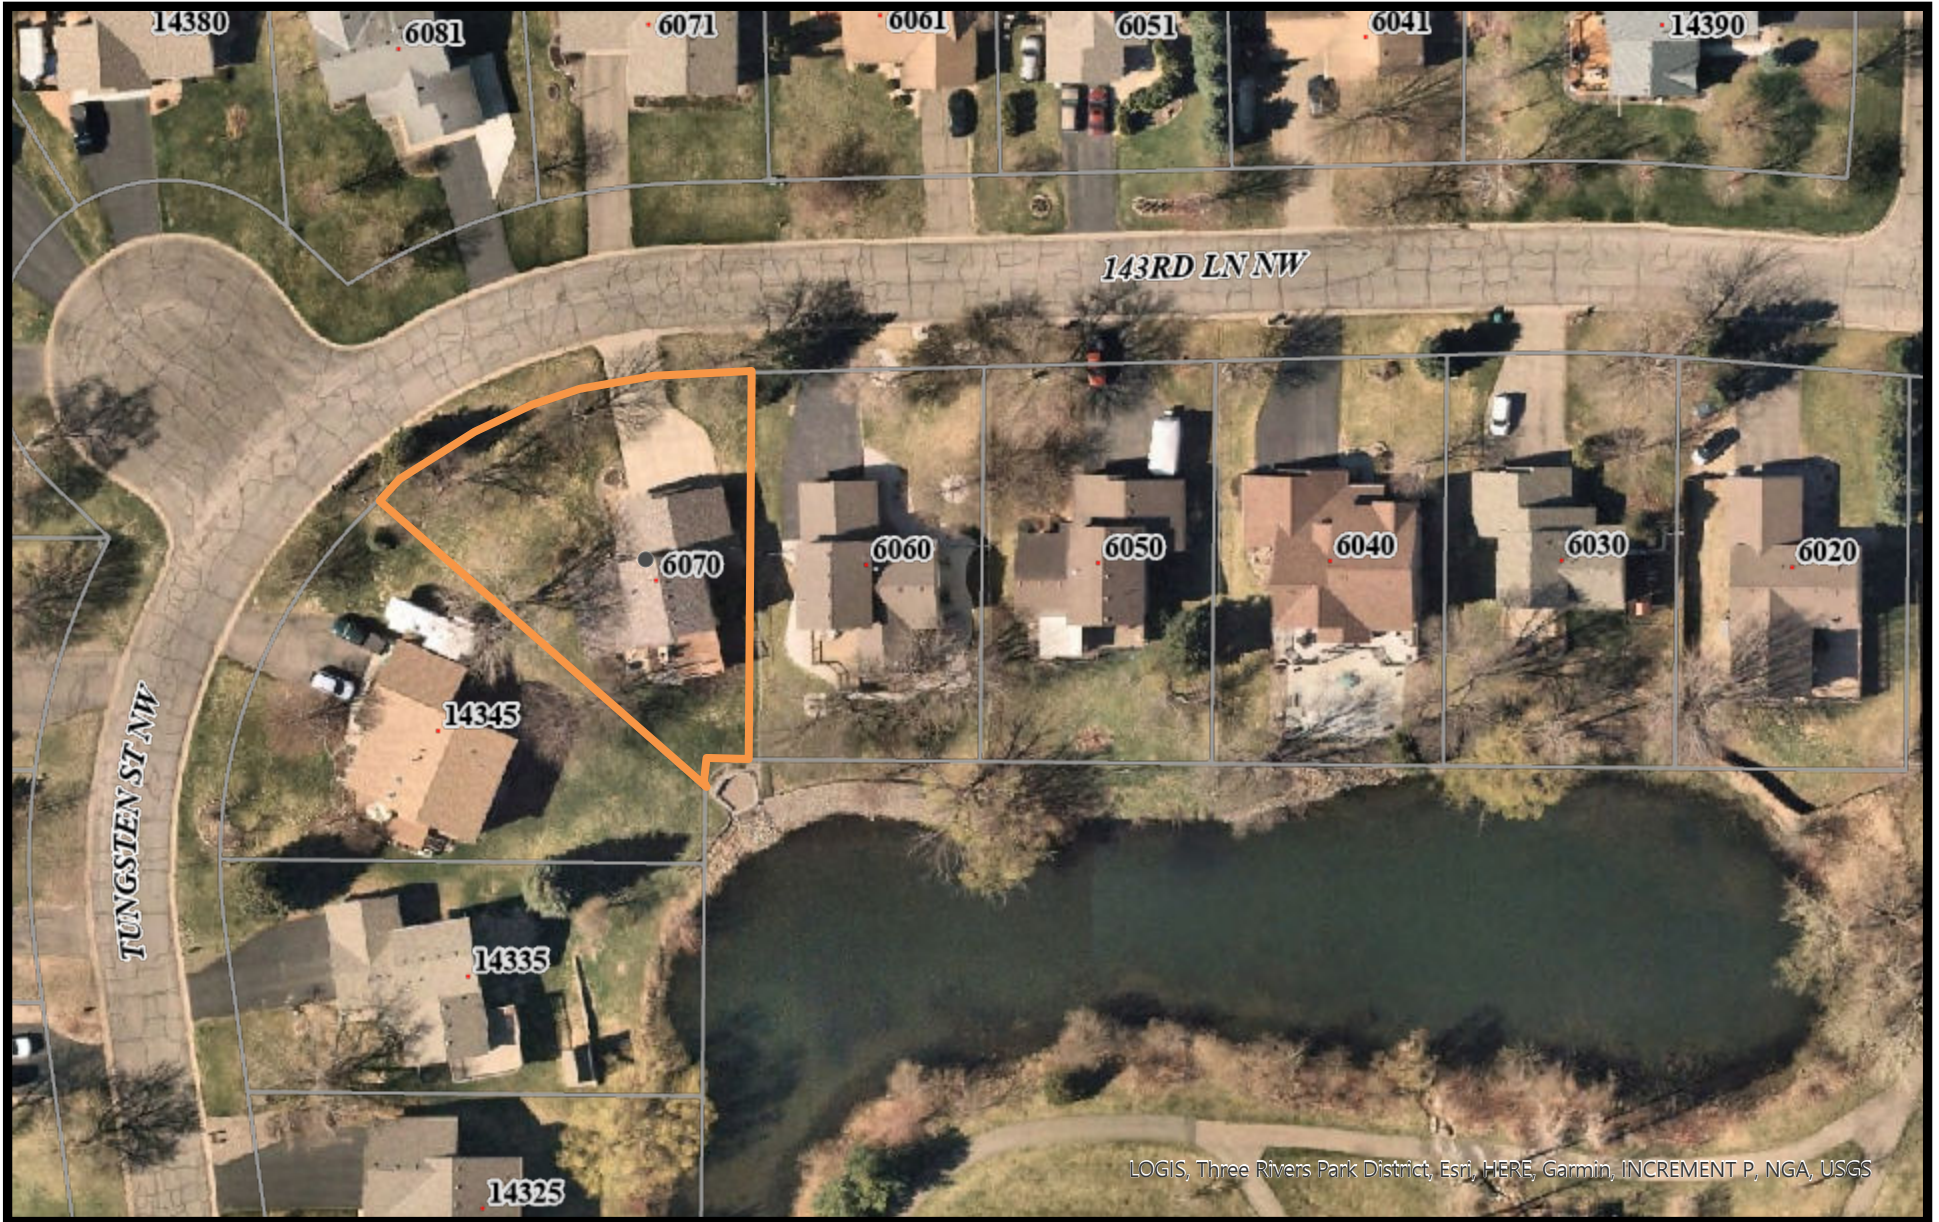

6070 143rd Lane NW
26-32-25-31-0007

Larson Variance

LOGIS, Three Rivers Park District, Esri, HERE, Garmin, INCREMENT P, NGA, USGS

Print Date: October 30, 2023