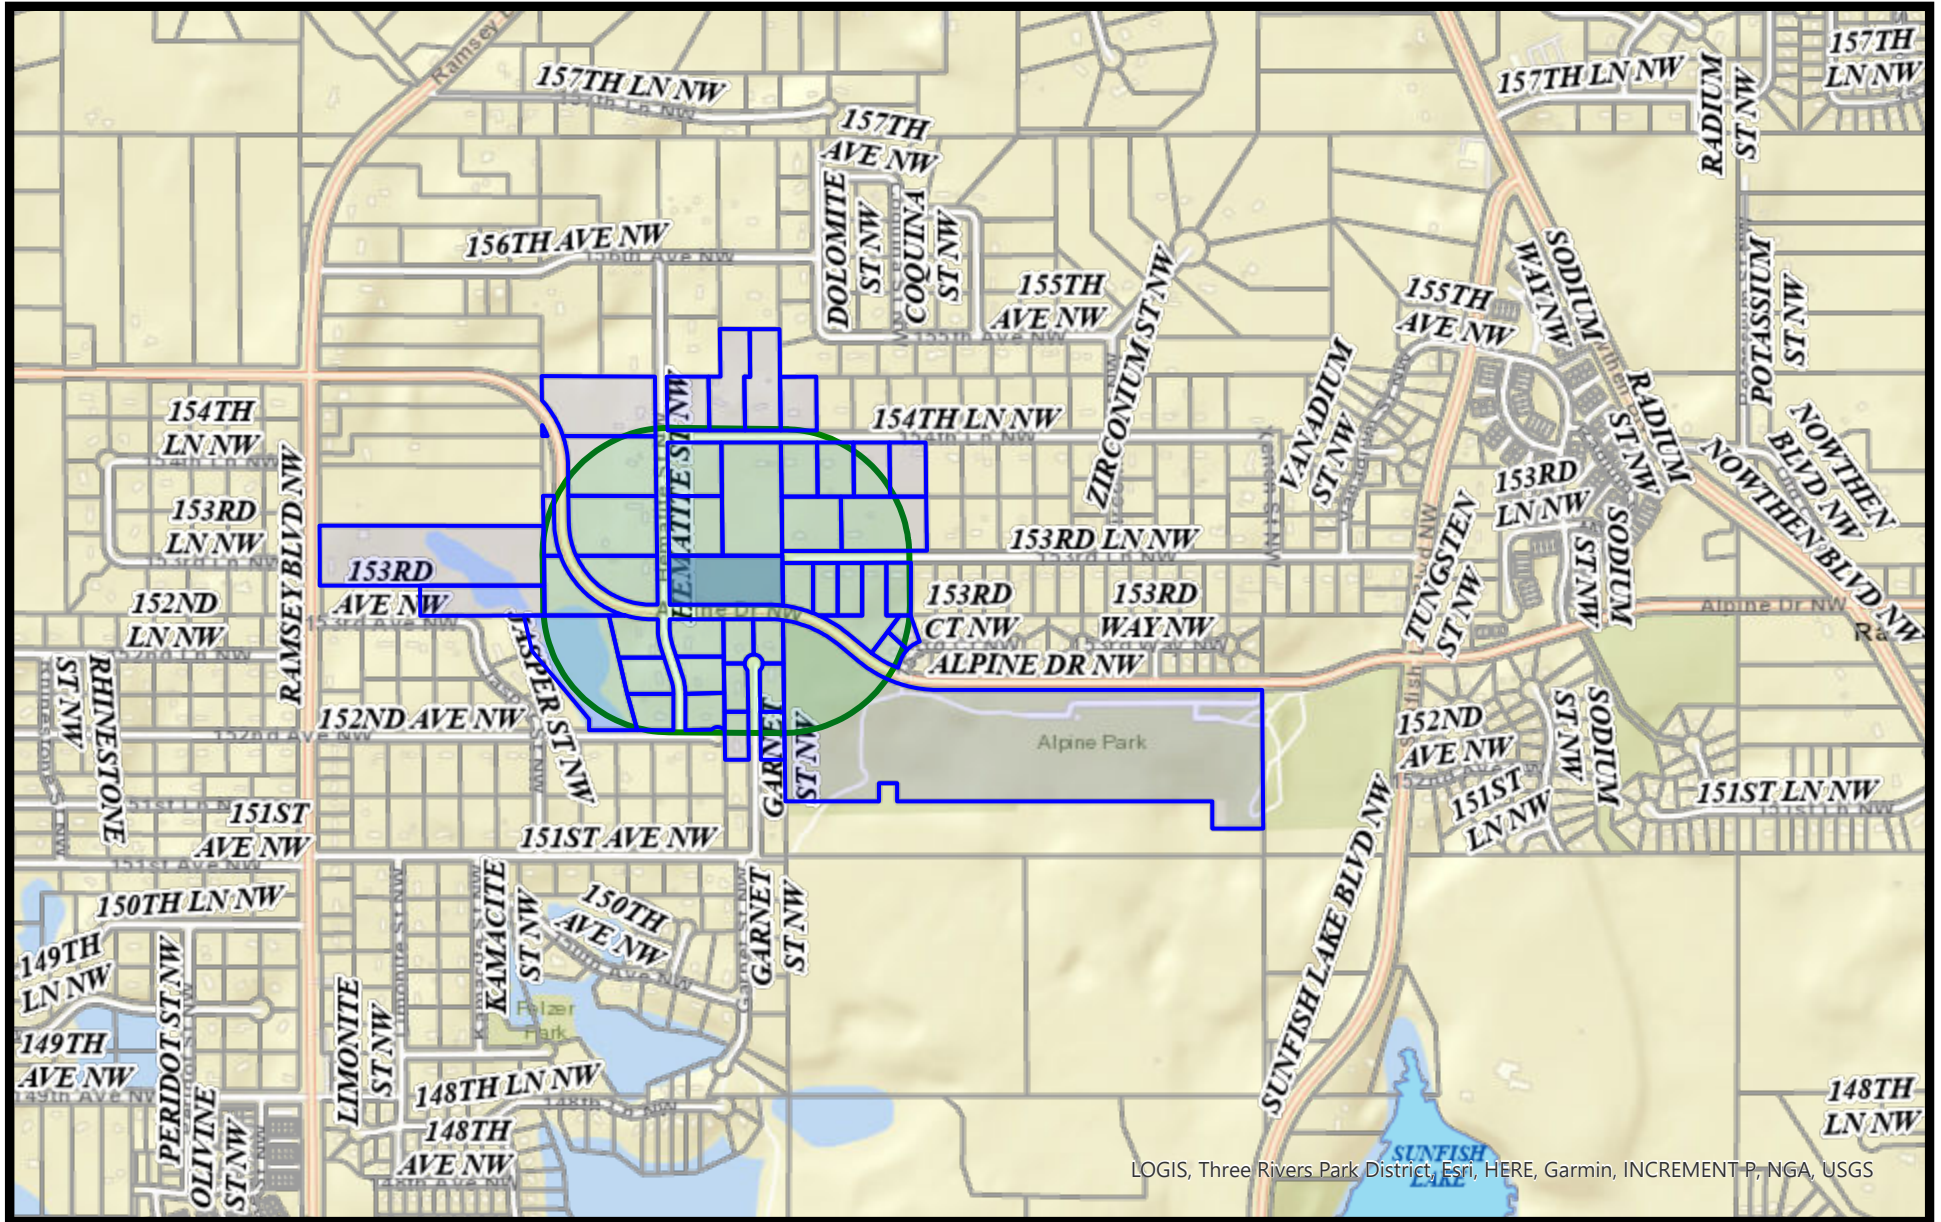

700FT Mailing Map

LOGIS, Three Rivers Park District, Esri, HERE, Garmin, INCREMENT P, NGA, USGS

Print Date: December 28, 2023