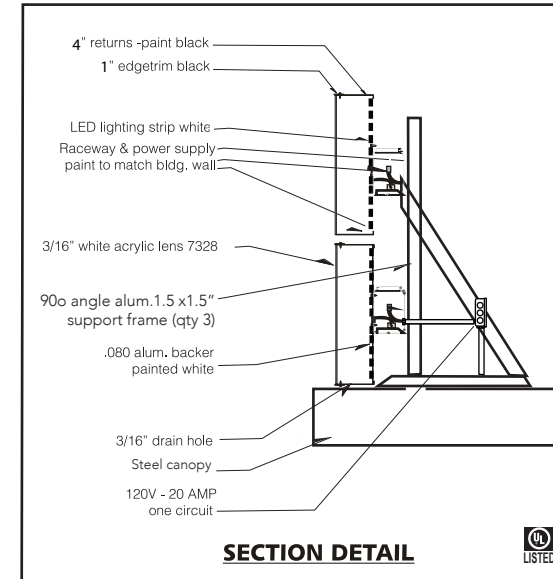

Heat transfer vinyl logo & letters on awning

SPECIFICATIONS

- 4" Deep channel letters
- White acrylic face
- vinyl graphic overlay on logo
- White LEDs
- Black 1" edgetrim
- Black 4" returns
- Mounted to raceways
- Raceway painted to match background
- Scale 1/4" = 1'-0"

Quality Sign Solutions

IDENTITY • INFORM • IMPACT

Channel LED letters on raceways

ChantiClear Pizza Grill

SPECIFICATIONS

- 16" Chanticlear letters
 - 11" PIZZA GRILL
 - White acrylic face
 - White LEDs
 - Black 1" edgetrim
 - Black 4" returns
 - All units mounted to raceways
- Raceway painted black
Scale 3/16" = 1'-0"