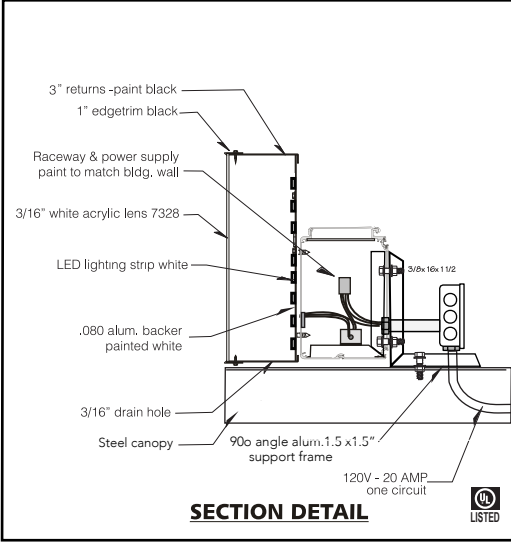

Heat transfer vinyl logo & letters on awning

SPECIFICATIONS

- 4" Deep channel letters
- White acrylic face
- vinyl graphic overlay on logo
- White LEDs
- Black 1" edgetrim
- Black 4" returns
- Mounted to raceways
- Raceway painted to match background
- Scale 1/4" = 1'-0"

Quality Sign Solutions

IDENTITY • INFORM • IMPACT

Channel LED letters on raceways

ChantiClear Pizza Grill

SPECIFICATIONS

- 16" Chanticlear letters
 - 11" PIZZA GRILL
 - White acrylic face
 - White LEDs
 - Black 1" edgetrim
 - Black 4" returns
 - All units mounted to raceways
- Raceway painted black
Scale 3/16" = 1'-0"