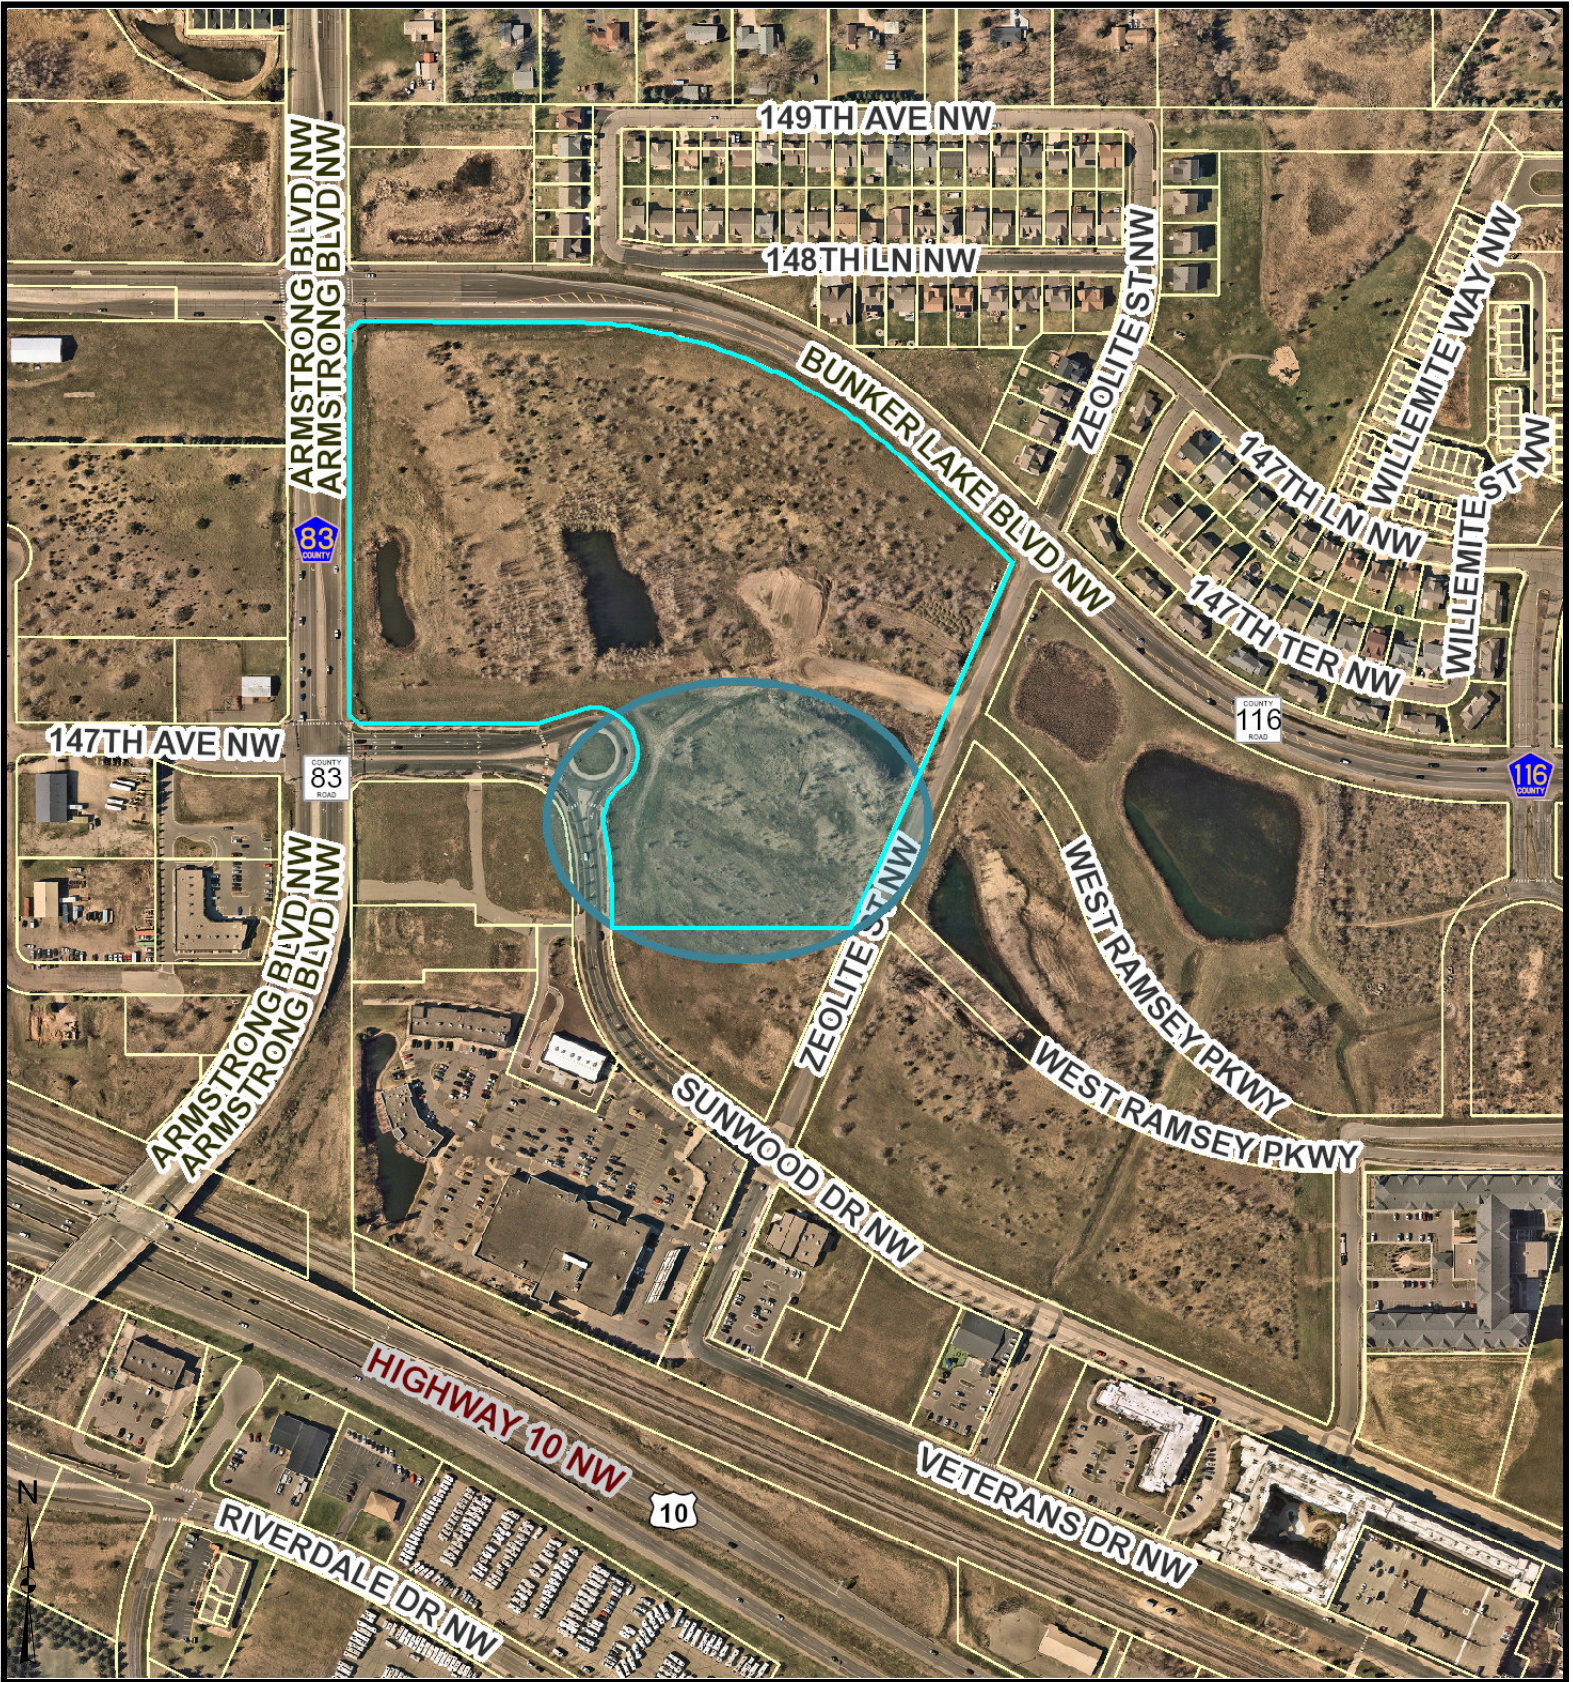

Site Location Map - Norhart

Parcel Information:

283225220076

RAMSEY
MN 55303

Plat: RAMSEY PROPERTIES ADDITION

Approx. Acres: 3.875

Commissioner: MATT LOOK

Owner Information:

RAMSEY CITY OF
7550 SUNWOOD DRIVE
RAMSEY
MN
55303

Sean Sullivan

1:4,800

Date: 3/18/2024

Disclaimer: Map and parcel data are believed to be accurate, but accuracy is not guaranteed. This is not a legal document and should not be substituted for a title search, appraisal, survey, or for zoning verification.