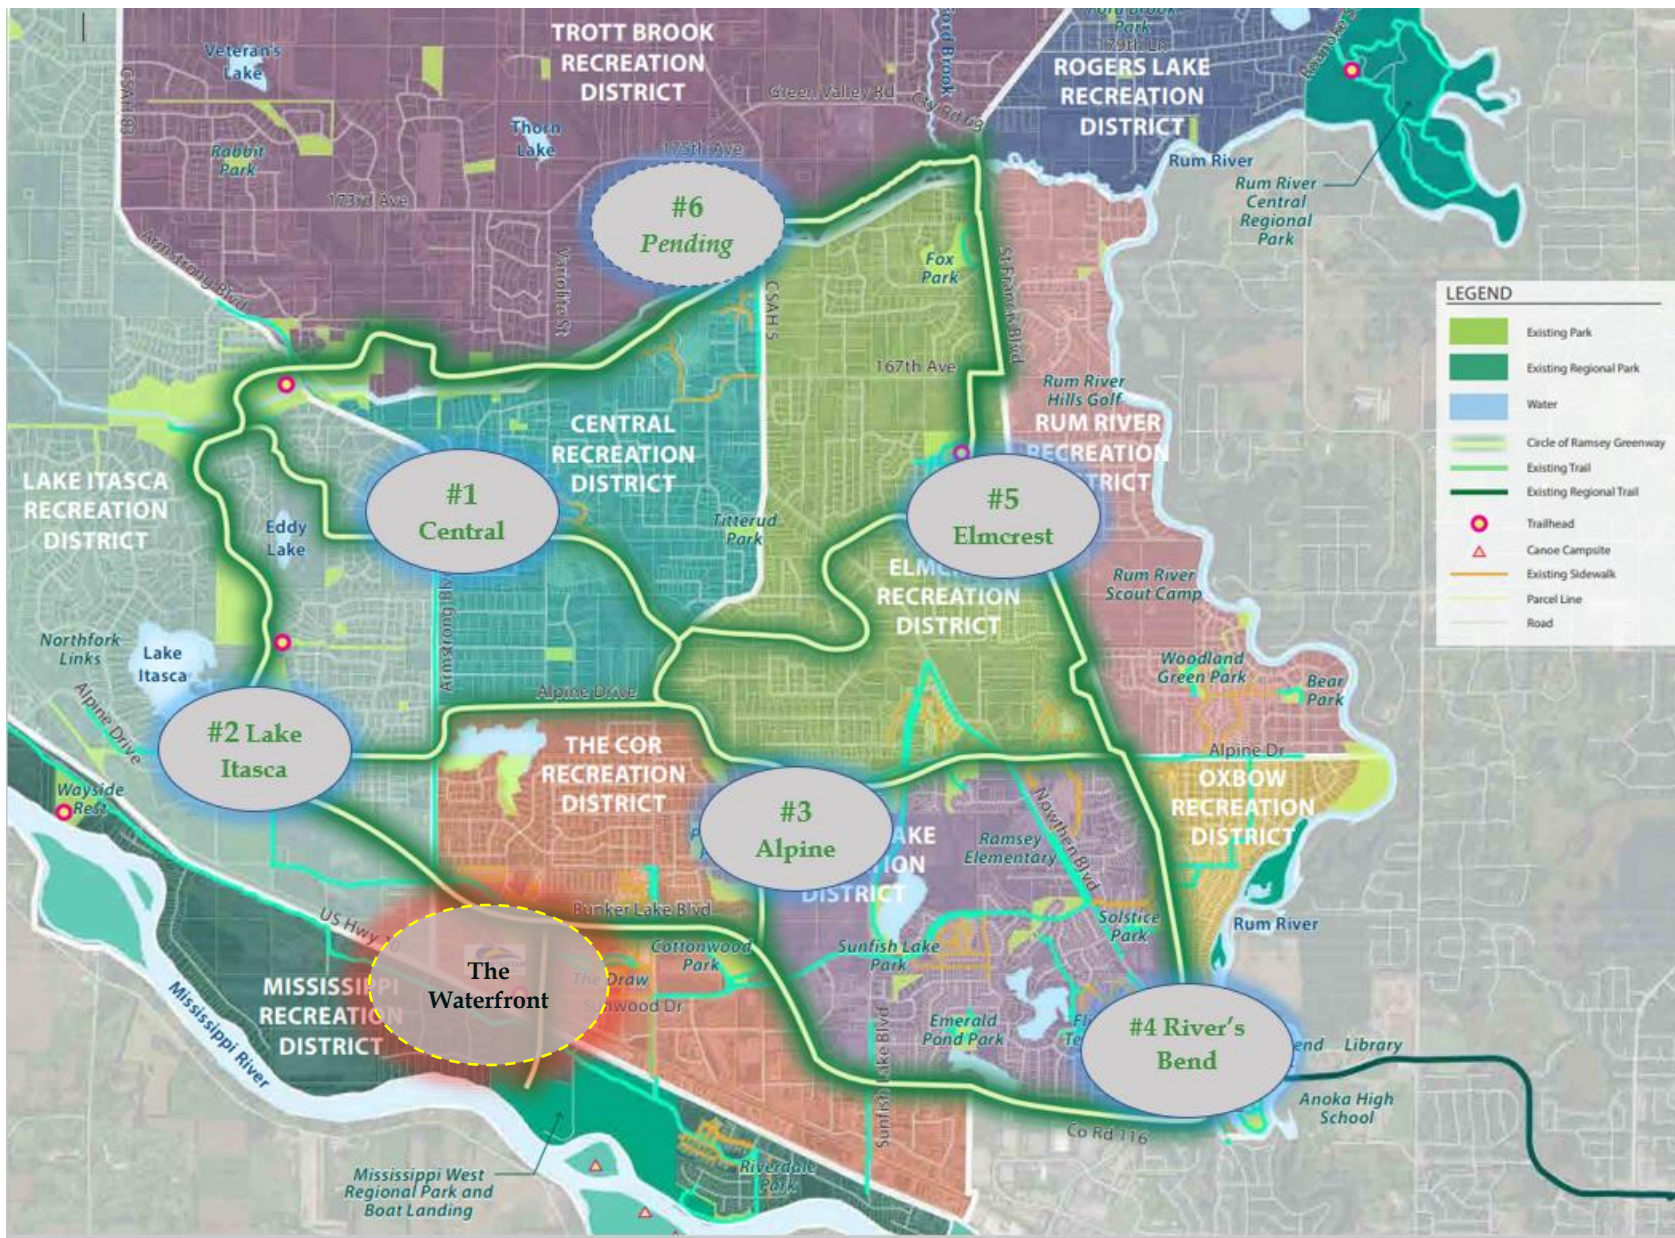

THE WATERFRONT - STATUS OF COMMUNITY BUILDING/SPLASH PAD PLANNING

PRELIMINARY PLANNING BY:
CUNINGHAM GROUP ARCHITECTURE
JACOBSON LANDSCAPE ARCHITECTURE

Ramsey Waterfront Community Building
Community Park Distribution Map

Ramsey Waterfront Community Building
Community Park Distribution Map

Ramsey Waterfront Community Building
Community Park Distribution Map

Ramsey Waterfront Community Building
Landscape

GRADING FOR AESTHETICS

GRADING FOR STORMWATER

LIGHTING EFFECTS

SHORELINE TREATMENT

OPEN SAVANA CHARACTER

MULTI-TRUNK UNDERSTORY

BEE-FRIENDLY LAWN

SHORT-GRASS PRAIRIE

BOARDWALK

Ramsey Waterfront Community Building

A large, stylized letter 'C' logo on the left side of the image. The 'C' is filled with a teal color and features a white grid pattern of thin lines. The background of the entire image is a dark teal color.