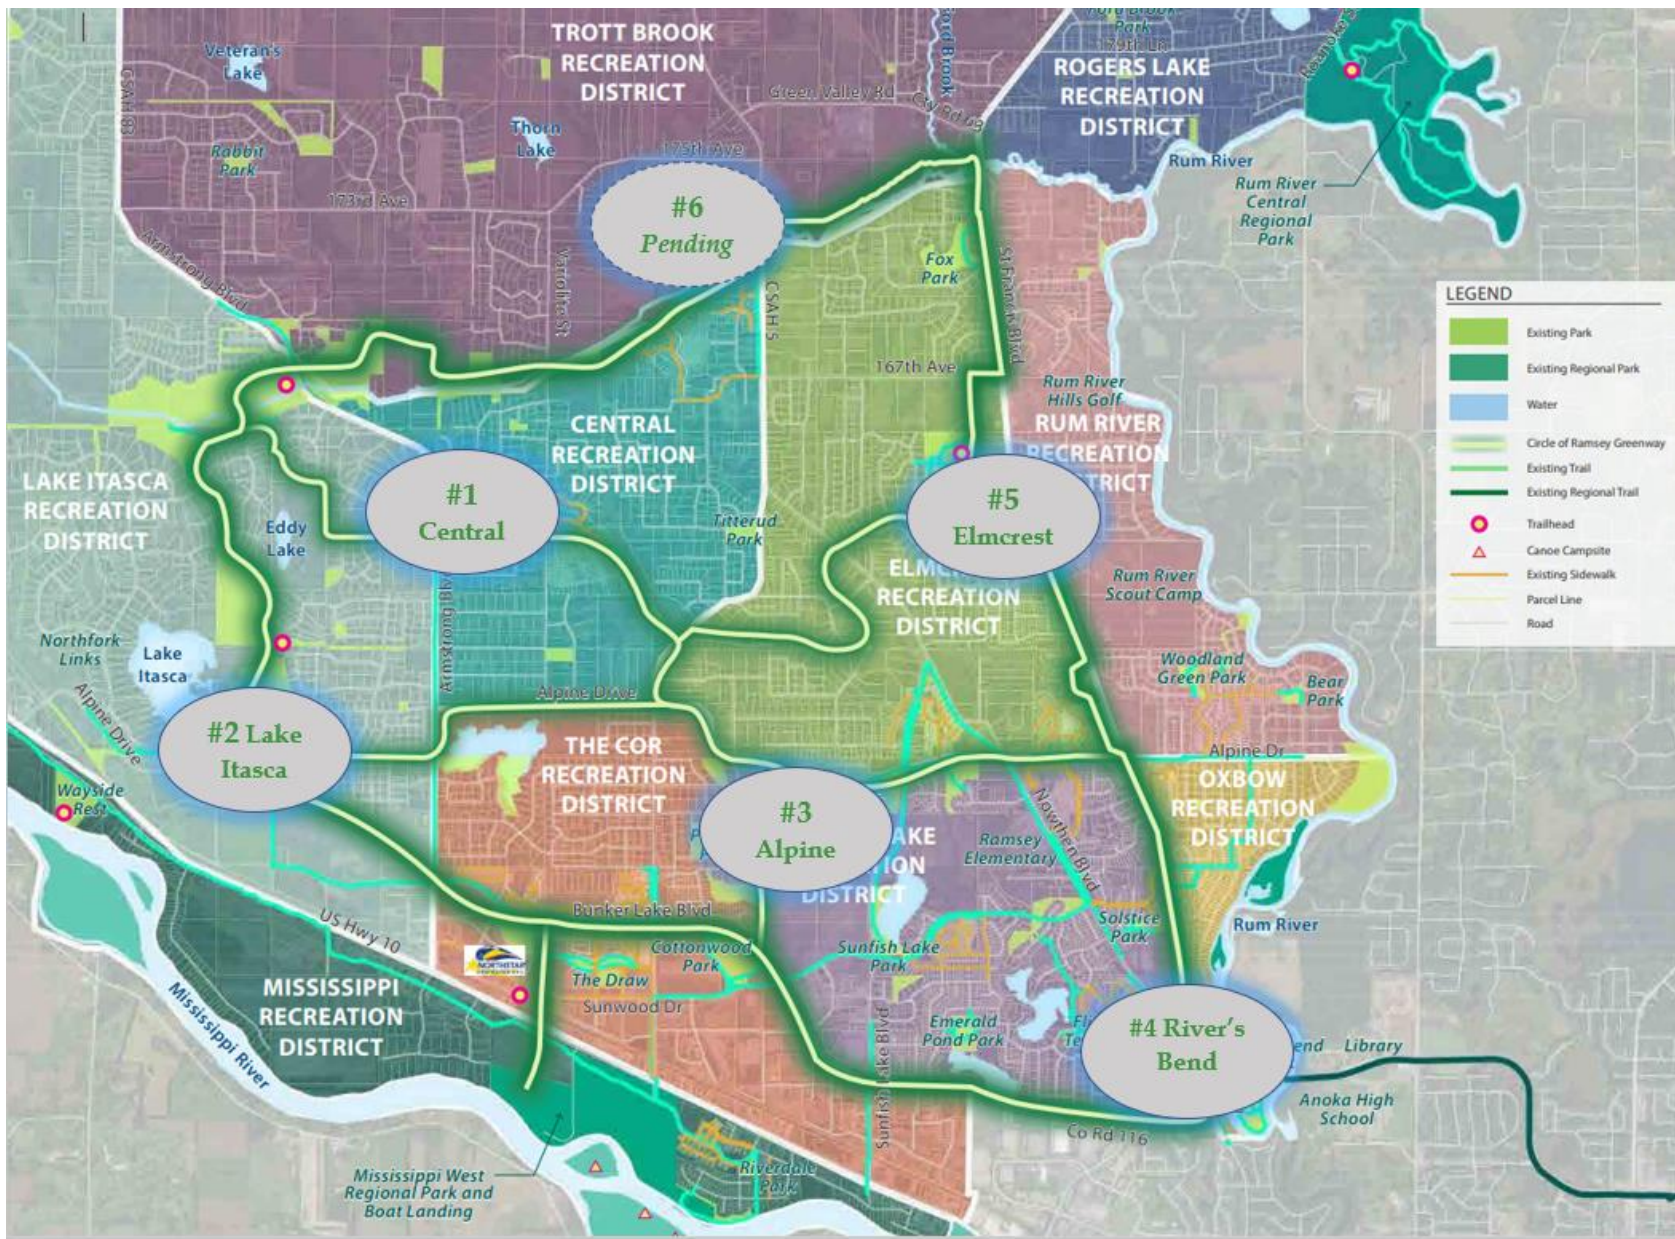

THE WATERFRONT - STATUS OF COMMUNITY BUILDING/SPLASH PAD PLANNING

PRELIMINARY PLANNING BY:
CUNINGHAM GROUP ARCHITECTURE
JACOBSON LANDSCAPE ARCHITECTURE

Ramsey Waterfront Community Building
Community Park Distribution Map

Ramsey Waterfront Community Building
Community Park Distribution Map

Ramsey Waterfront Community Building
Community Park Distribution Map

Ramsey Waterfront Community Building
Landscape

GRADING FOR AESTHETICS

GRADING FOR STORMWATER

LIGHTING EFFECTS

SHORELINE TREATMENT

OPEN SAVANA CHARACTER

MULTI-TRUNK UNDERSTORY

BEE-FRIENDLY LAWN

SHORT-GRASS PRAIRIE

BOARDWALK

Ramsey Waterfront Community Building

A large, stylized letter 'C' logo on the left side of the image. The 'C' is filled with a teal color and features a white grid pattern of thin lines. The background of the entire image is a dark teal color.