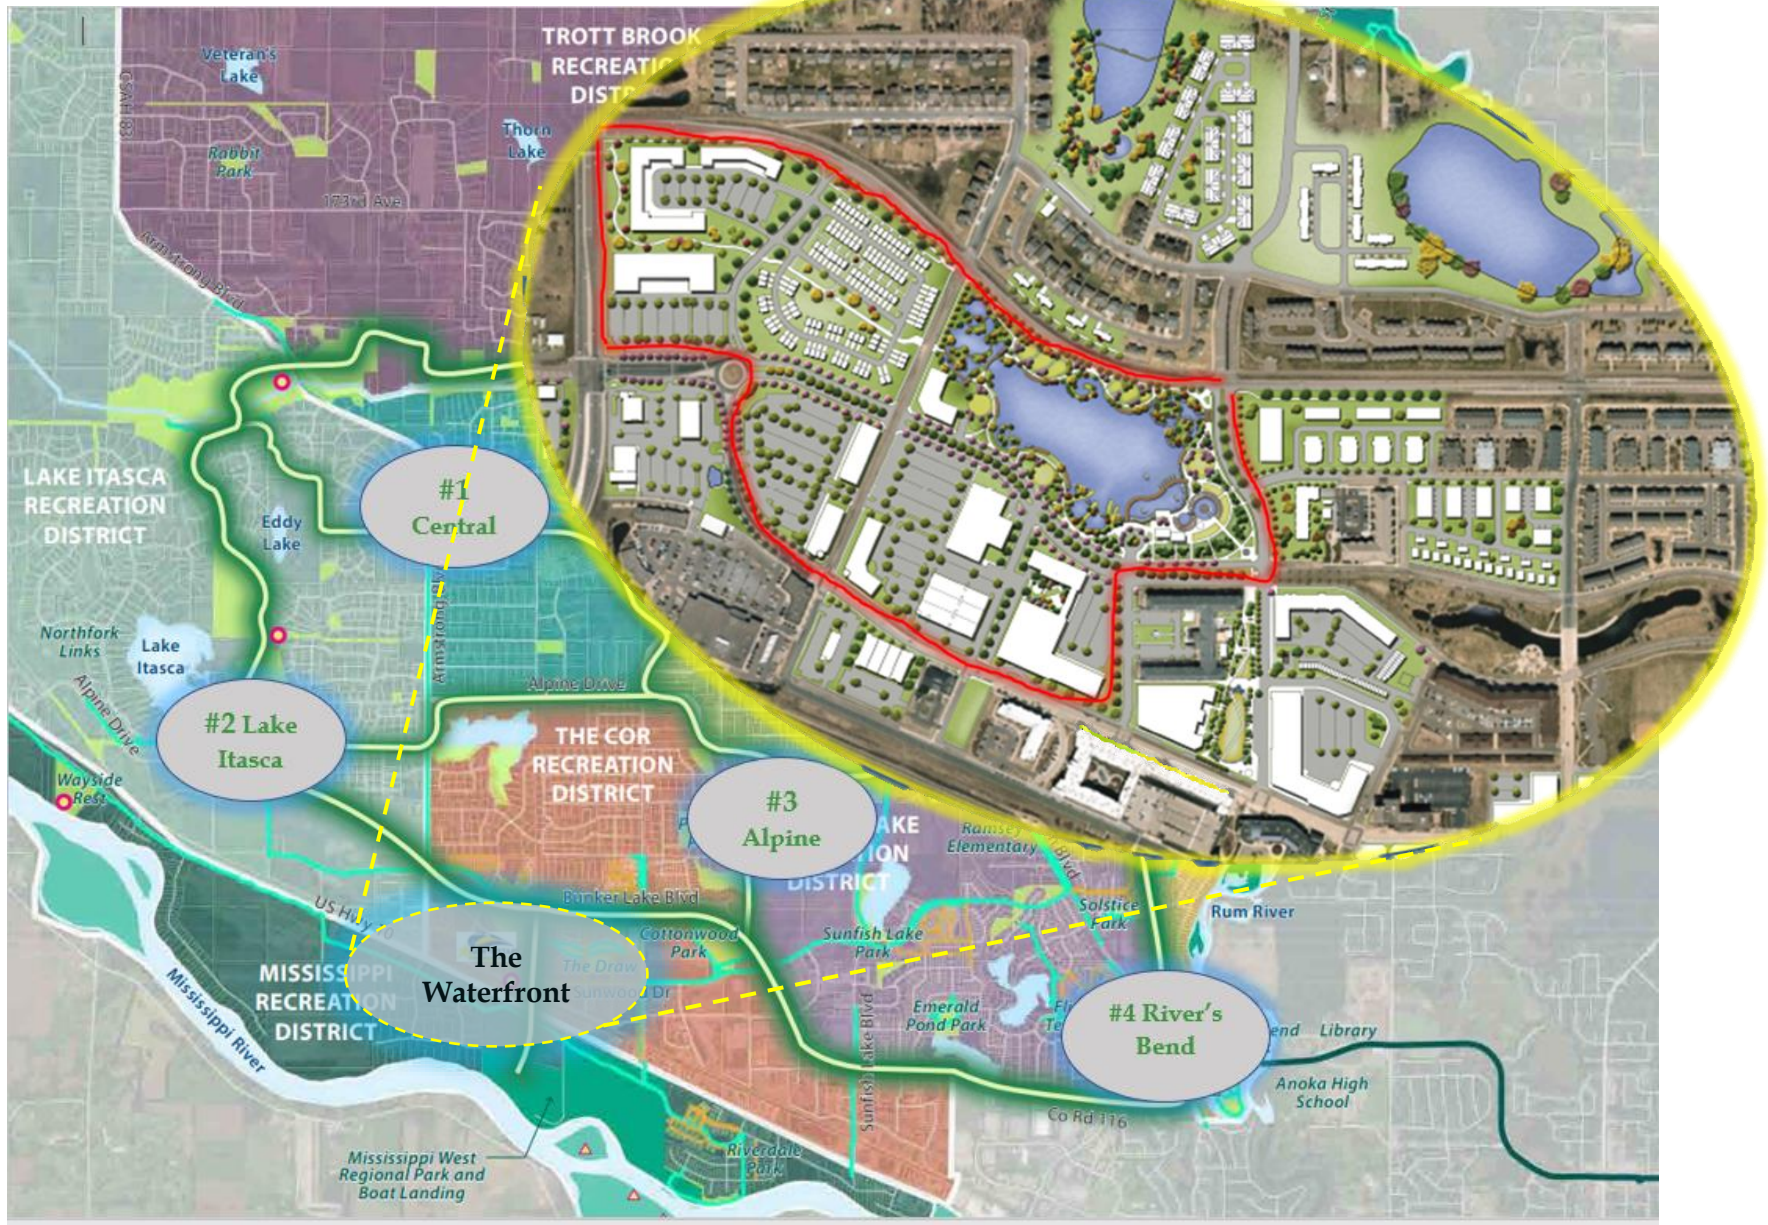

THE WATERFRONT - STATUS OF COMMUNITY BUILDING/SPLASH PAD PLANNING

PRELIMINARY PLANNING BY:
CUNINGHAM GROUP ARCHITECTURE
JACOBSON LANDSCAPE ARCHITECTURE

Ramsey Waterfront Community Building
Community Park Distribution Map

Ramsey Waterfront Community Building
Community Park Distribution Map

Ramsey Waterfront Community Building
Community Park Distribution Map

Ramsey Waterfront Community Building
Landscape

GRADING FOR AESTHETICS

GRADING FOR STORMWATER

LIGHTING EFFECTS

SHORELINE TREATMENT

OPEN SAVANA CHARACTER

MULTI-TRUNK UNDERSTORY

BEE-FRIENDLY LAWN

SHORT-GRASS PRAIRIE

BOARDWALK

Ramsey Waterfront Community Building

A large, stylized letter 'C' logo on the left side of the image. The 'C' is filled with a teal color and features a white grid pattern of thin lines. The background of the entire image is a dark teal color.