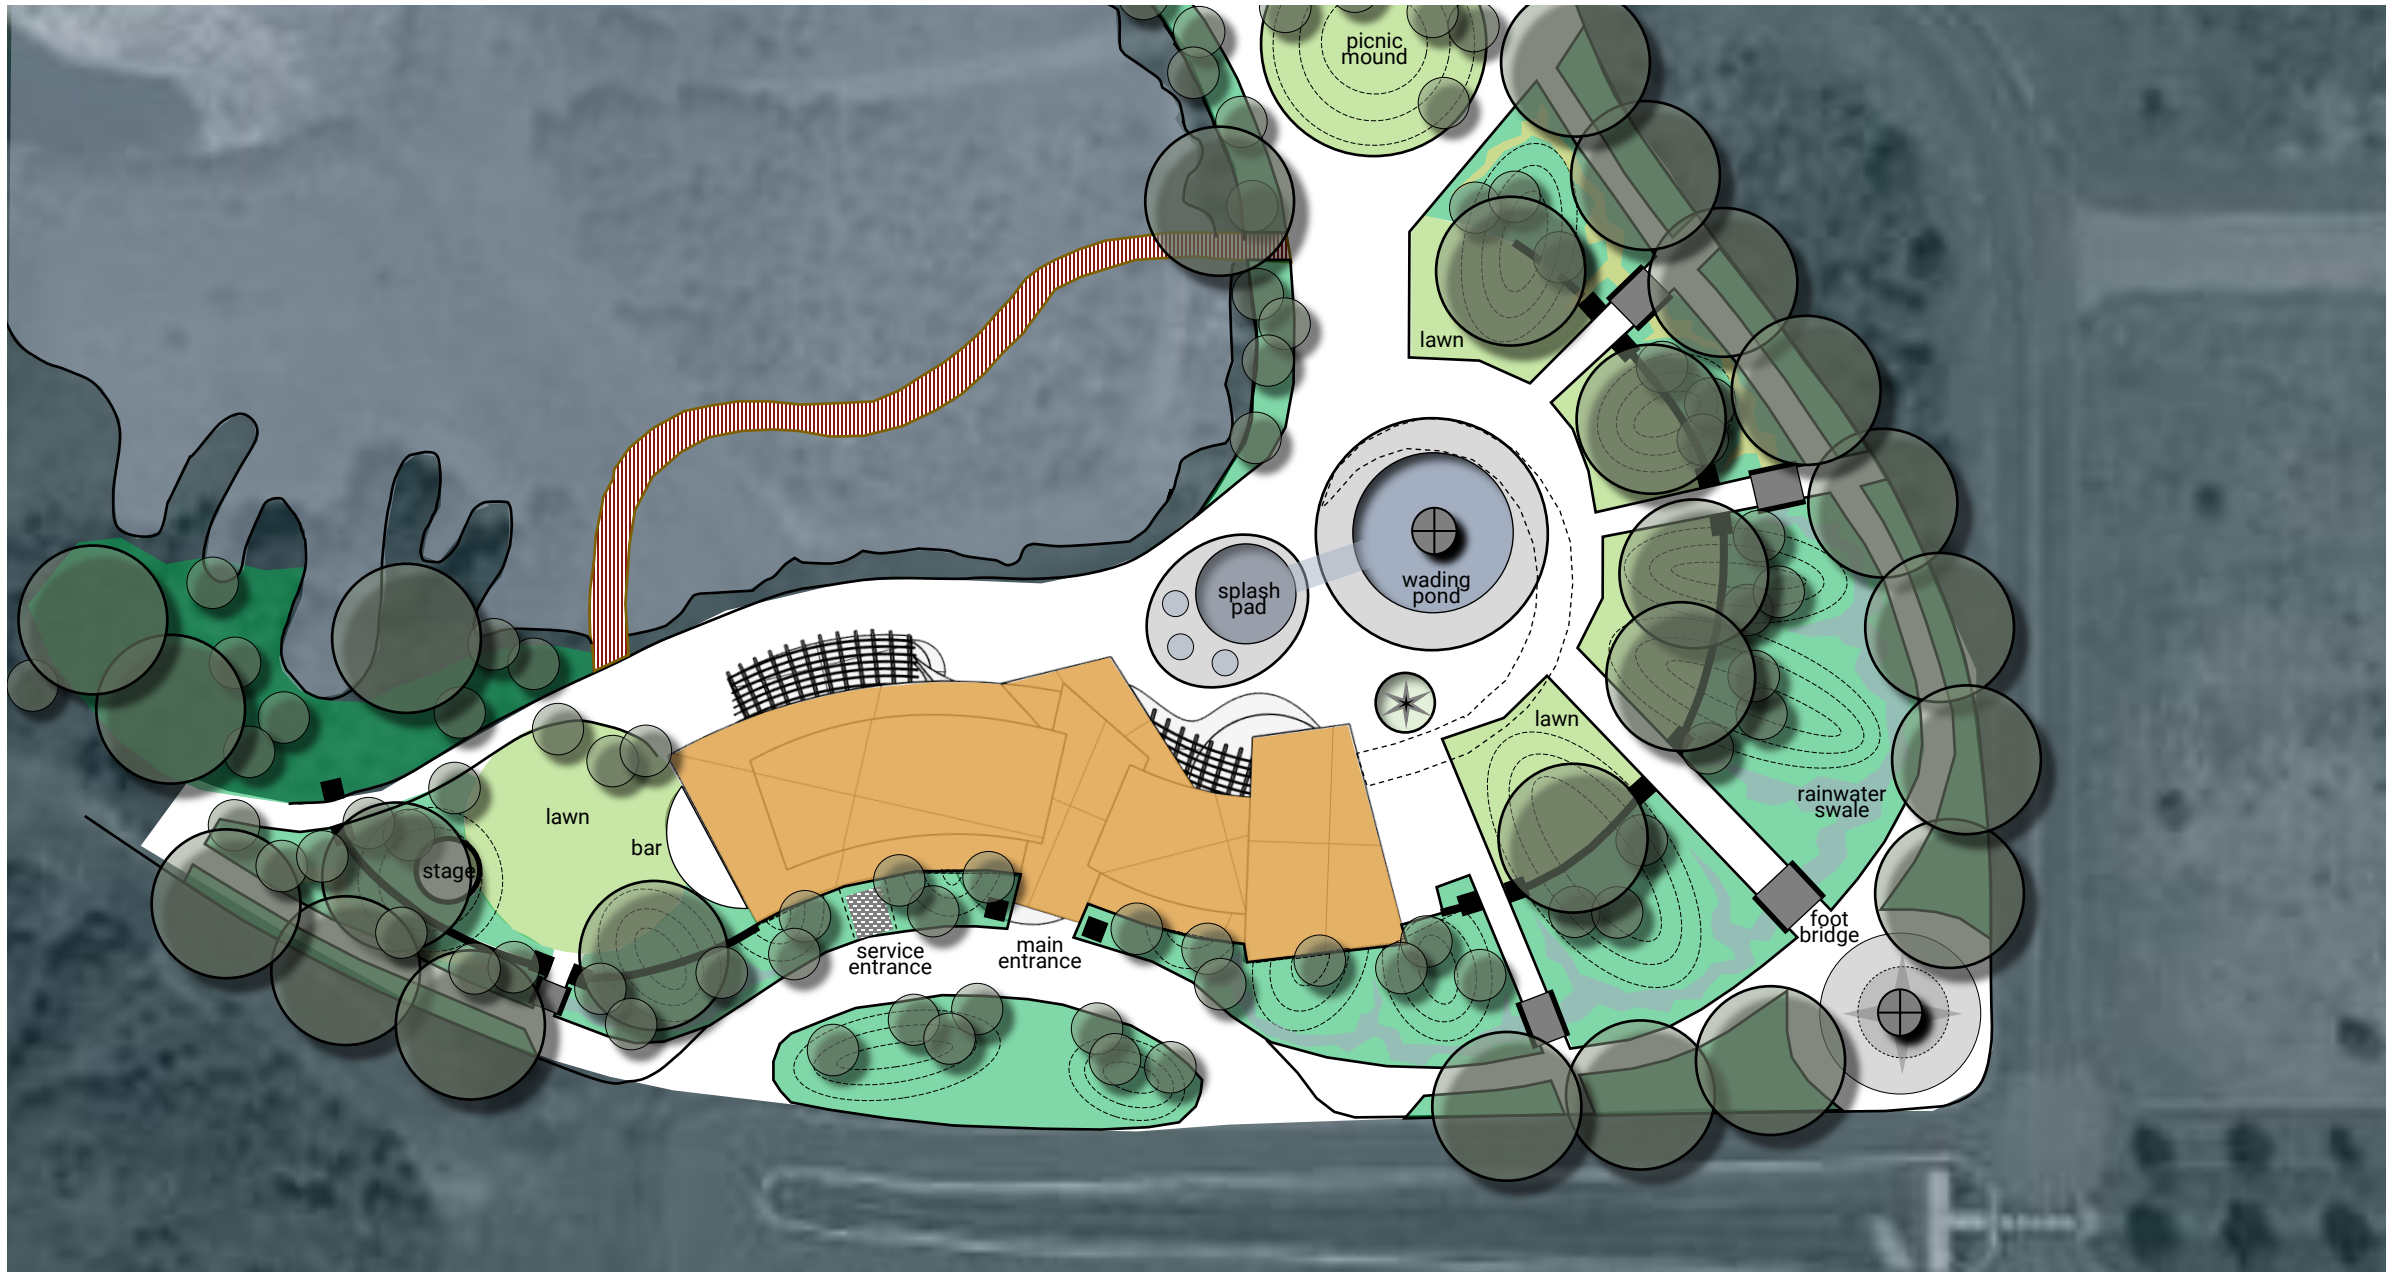

Ramsey Waterfront Community Building
Landscape