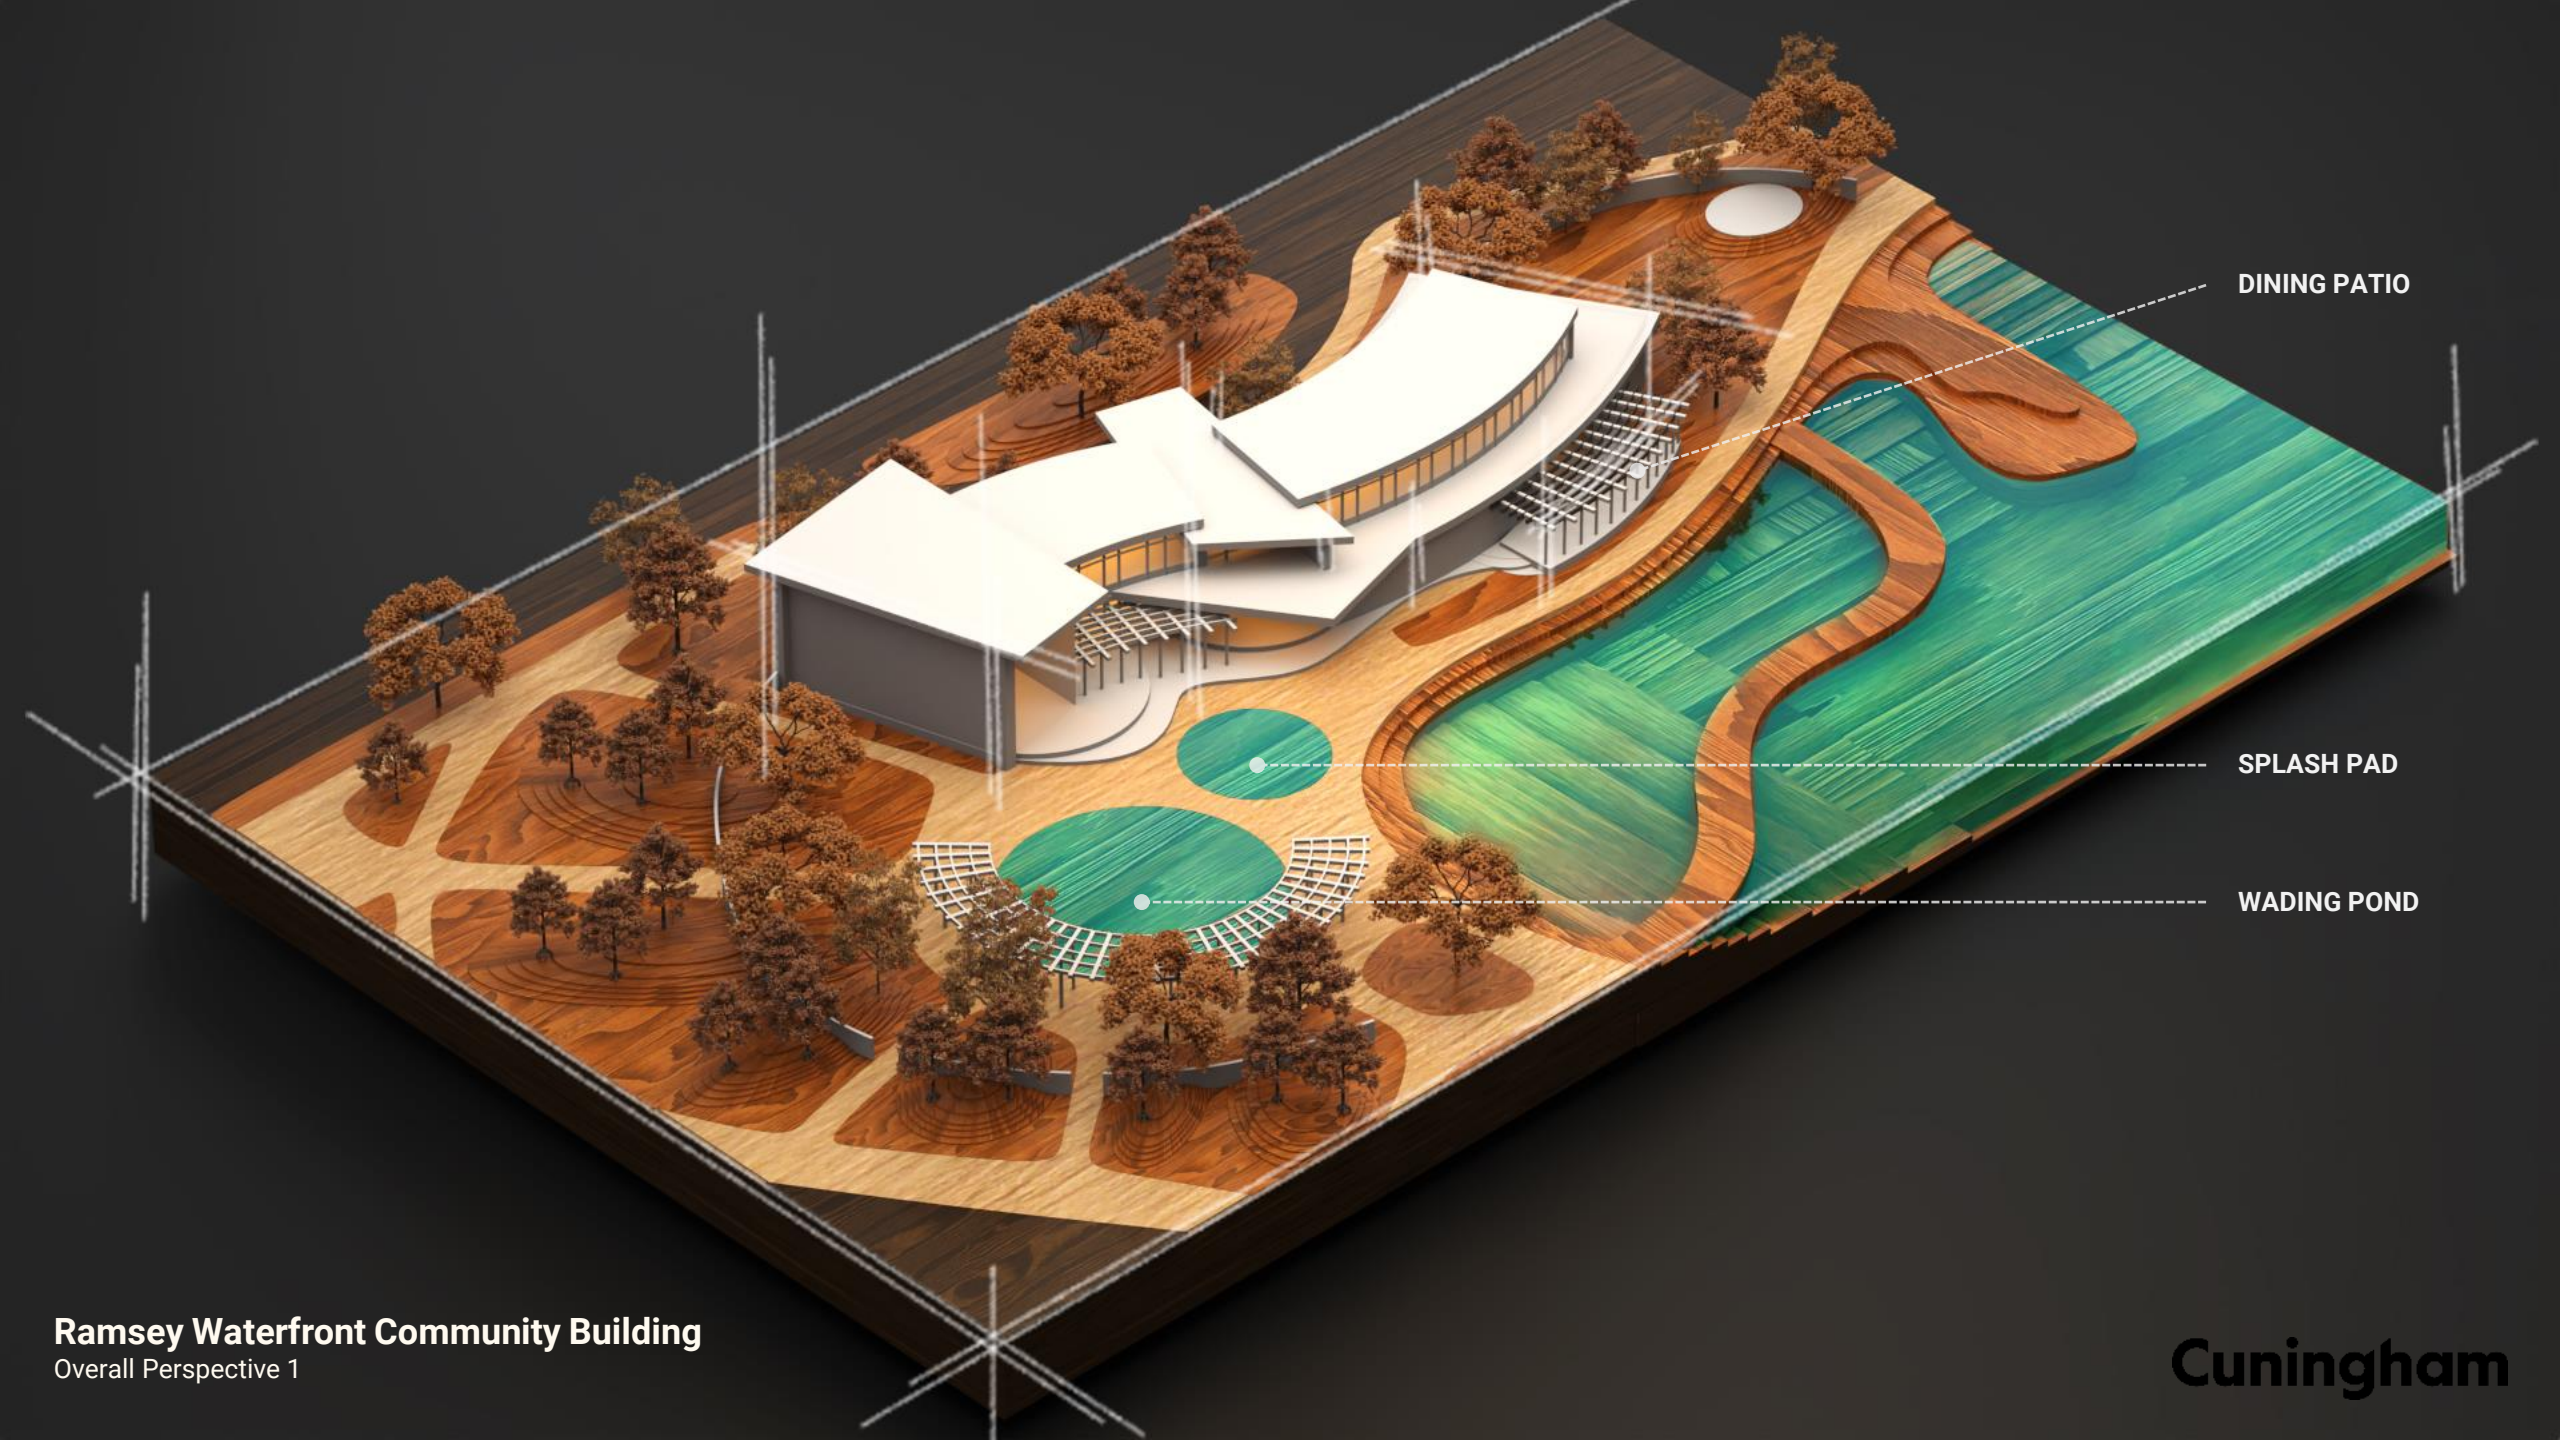

GRADING FOR STORMWATER

LIGHTING EFFECTS

SHORELINE TREATMENT

OPEN SAVANA CHARACTER

MULTI-TRUNK UNDERSTORY

BEE-FRIENDLY LAWN

SHORT-GRASS PRAIRIE

BOARDWALK

WADING POND

OUTDOOR HEARTH

OUTDOOR GAME AREA

OUTDOOR GAME AREA

DINING PATIO

SPLASH PAD

WADING POND

Ramsey Waterfront Community Building
Overall Perspective 1

WADING POND

SPLASH PAD

BAR PATIO

Ramsey Waterfront Community Building
Overall Perspective 2

Ramsey Waterfront Community Building
Floor Plan – Ground Floor

Ramsey Waterfront Community Building
Floor Plan - Second Level

Ramsey Waterfront Community Building

A large, stylized letter 'C' logo on the left side of the image. The 'C' is filled with a teal color and features a white grid pattern of thin lines. The background of the entire image is a dark teal color.