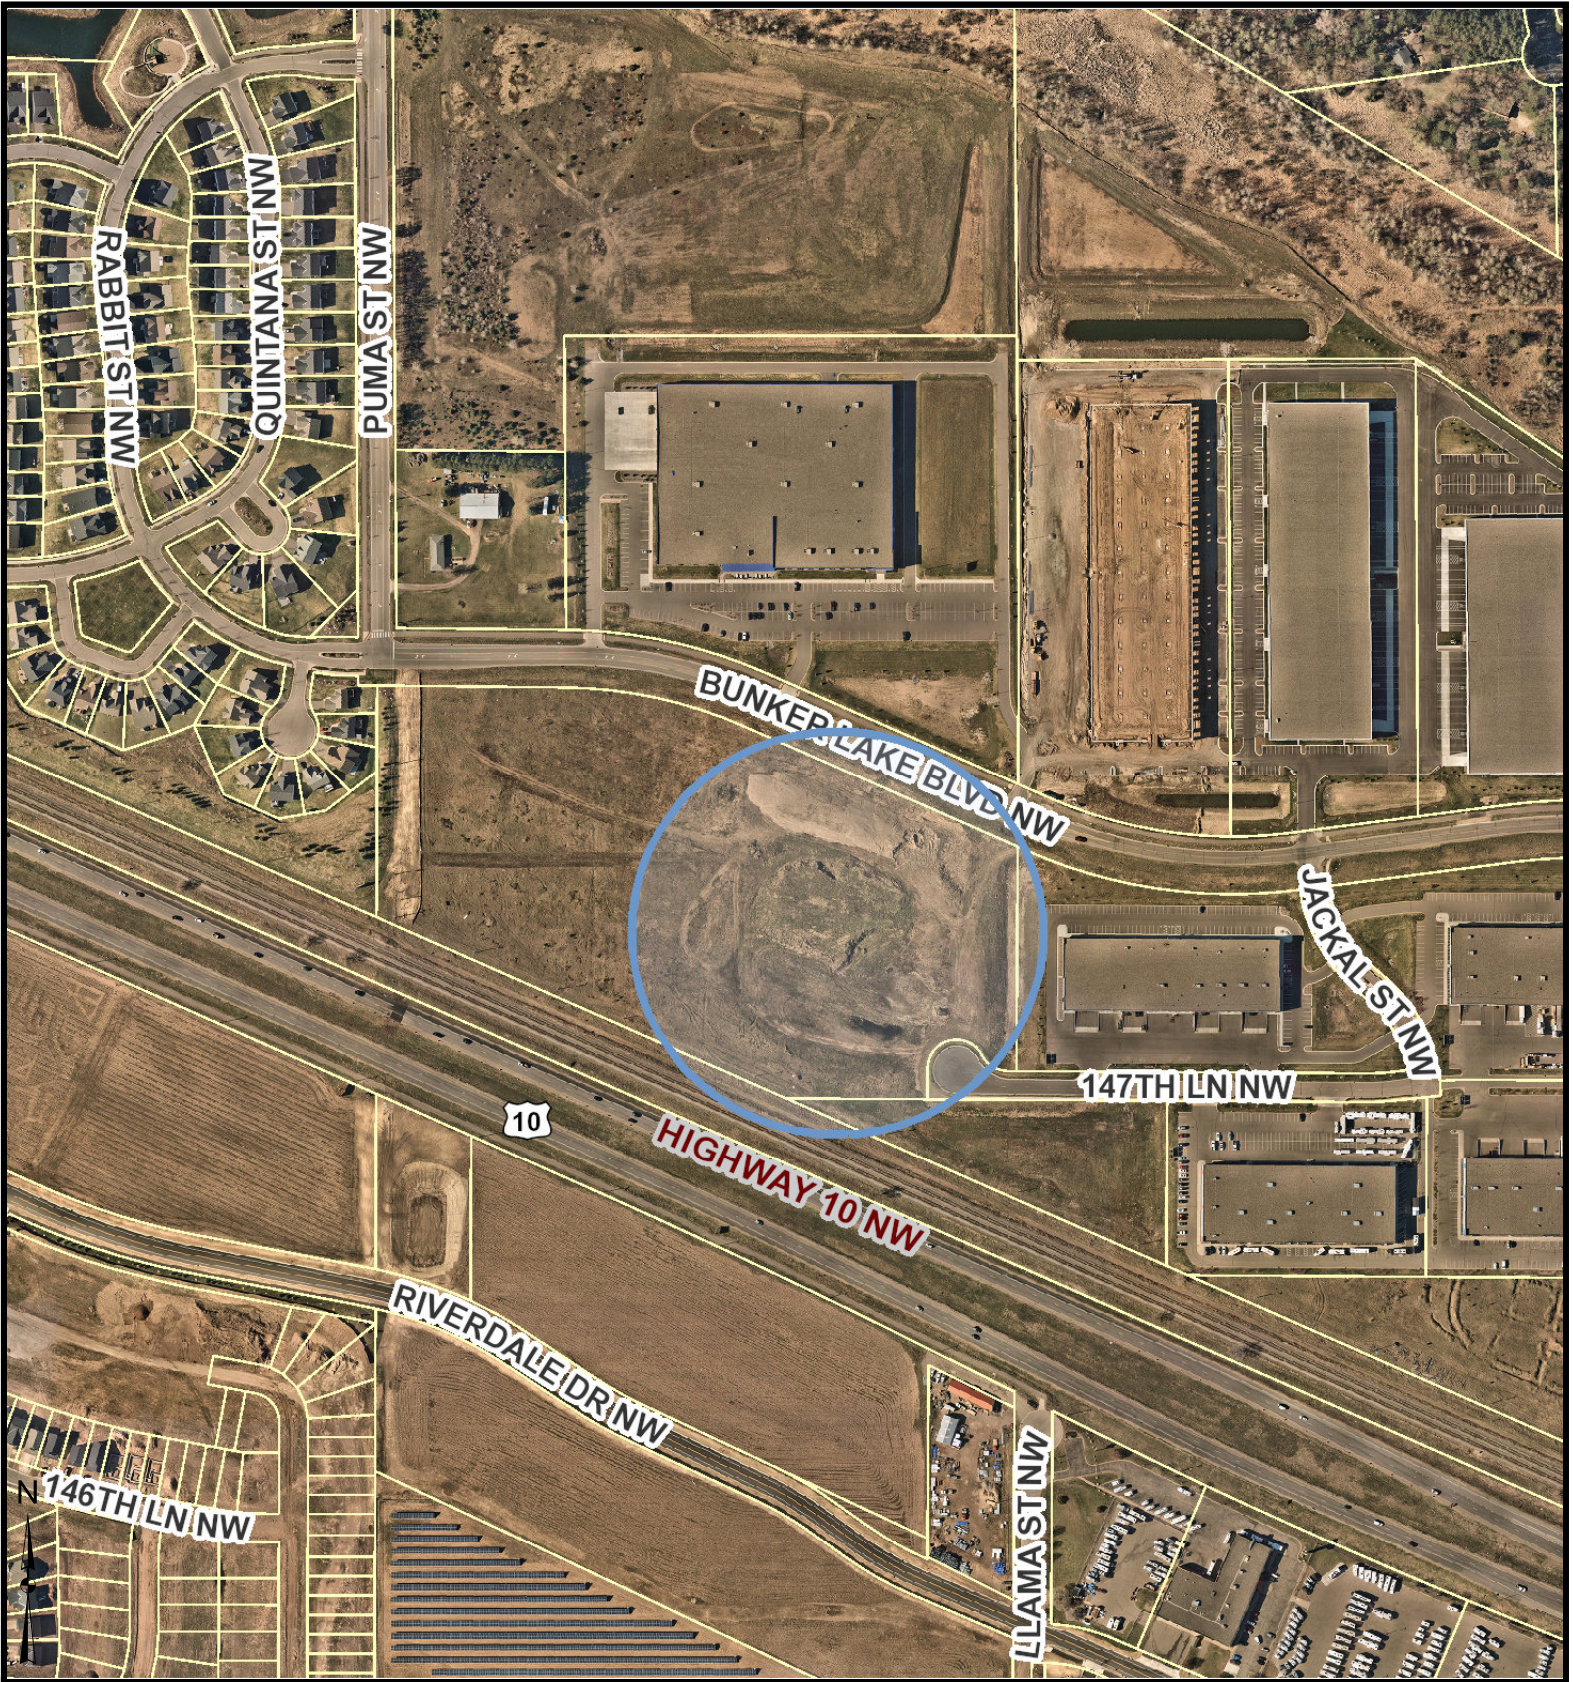

Medart, Inc. Site Location Map

Parcel Information: Approx. Acres: 11.13
Commissioner:

Owner Information:
PSD, LLC

Plat:

Sean Sullivan

1:4,800

Date: 12/7/2023

Disclaimer: Map and parcel data are believed to be accurate, but accuracy is not guaranteed. This is not a legal document and should not be substituted for a title search, appraisal, survey, or for zoning verification.