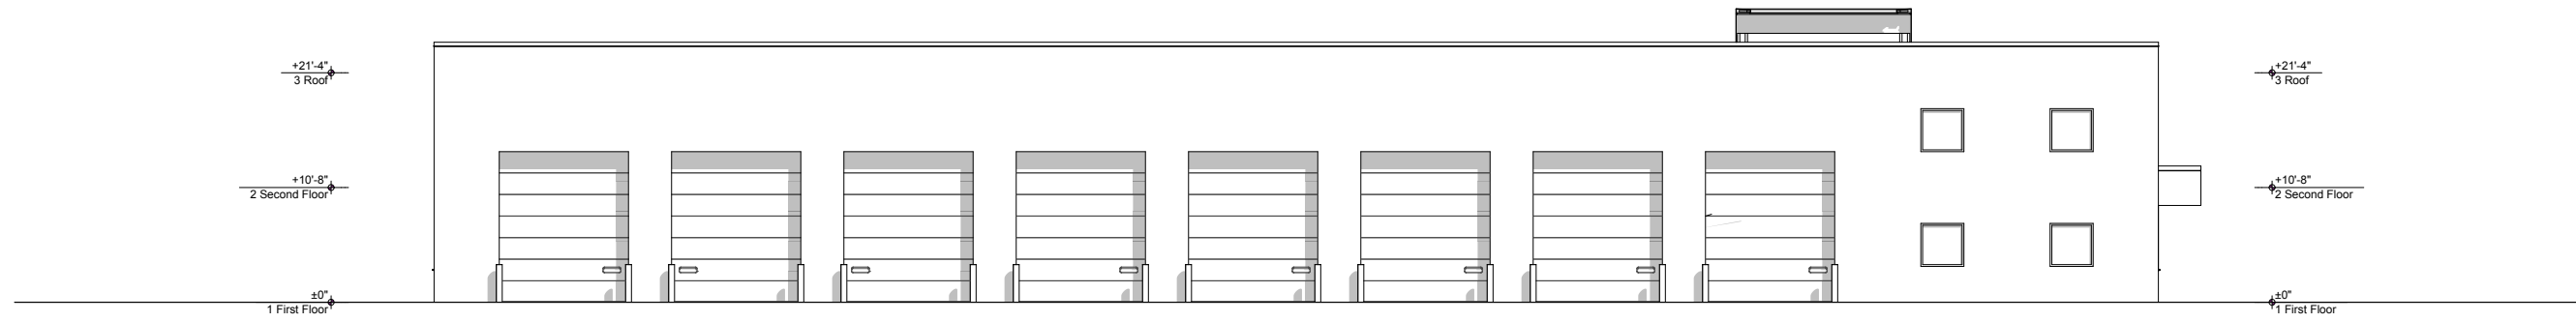

SCALE: 1/8" = 1'-0"

AUTO REPAIR SHOP

Second Floor Plan

6590 141st Avenue NW, Ramsey, MN, 55303
7/20/24

NEGEN
ASSOCIATES
Architecture | Interior Design | Planning

STUDIO: 700 4th Avenue North
St. Cloud, Minnesota USA 56303
TELEPHONE: 800.251.3304
WWW: www.negenassociates.com

1
SD4 **South Elevation**
SCALE: 1/8" = 1'-0"

2
SD4 **West Elevation**
SCALE: 1/8" = 1'-0"

1
SD5 **North Elevation**
SCALE: 1/8" = 1'-0"

2
SD5 **East Elevation**
SCALE: 1/8" = 1'-0"