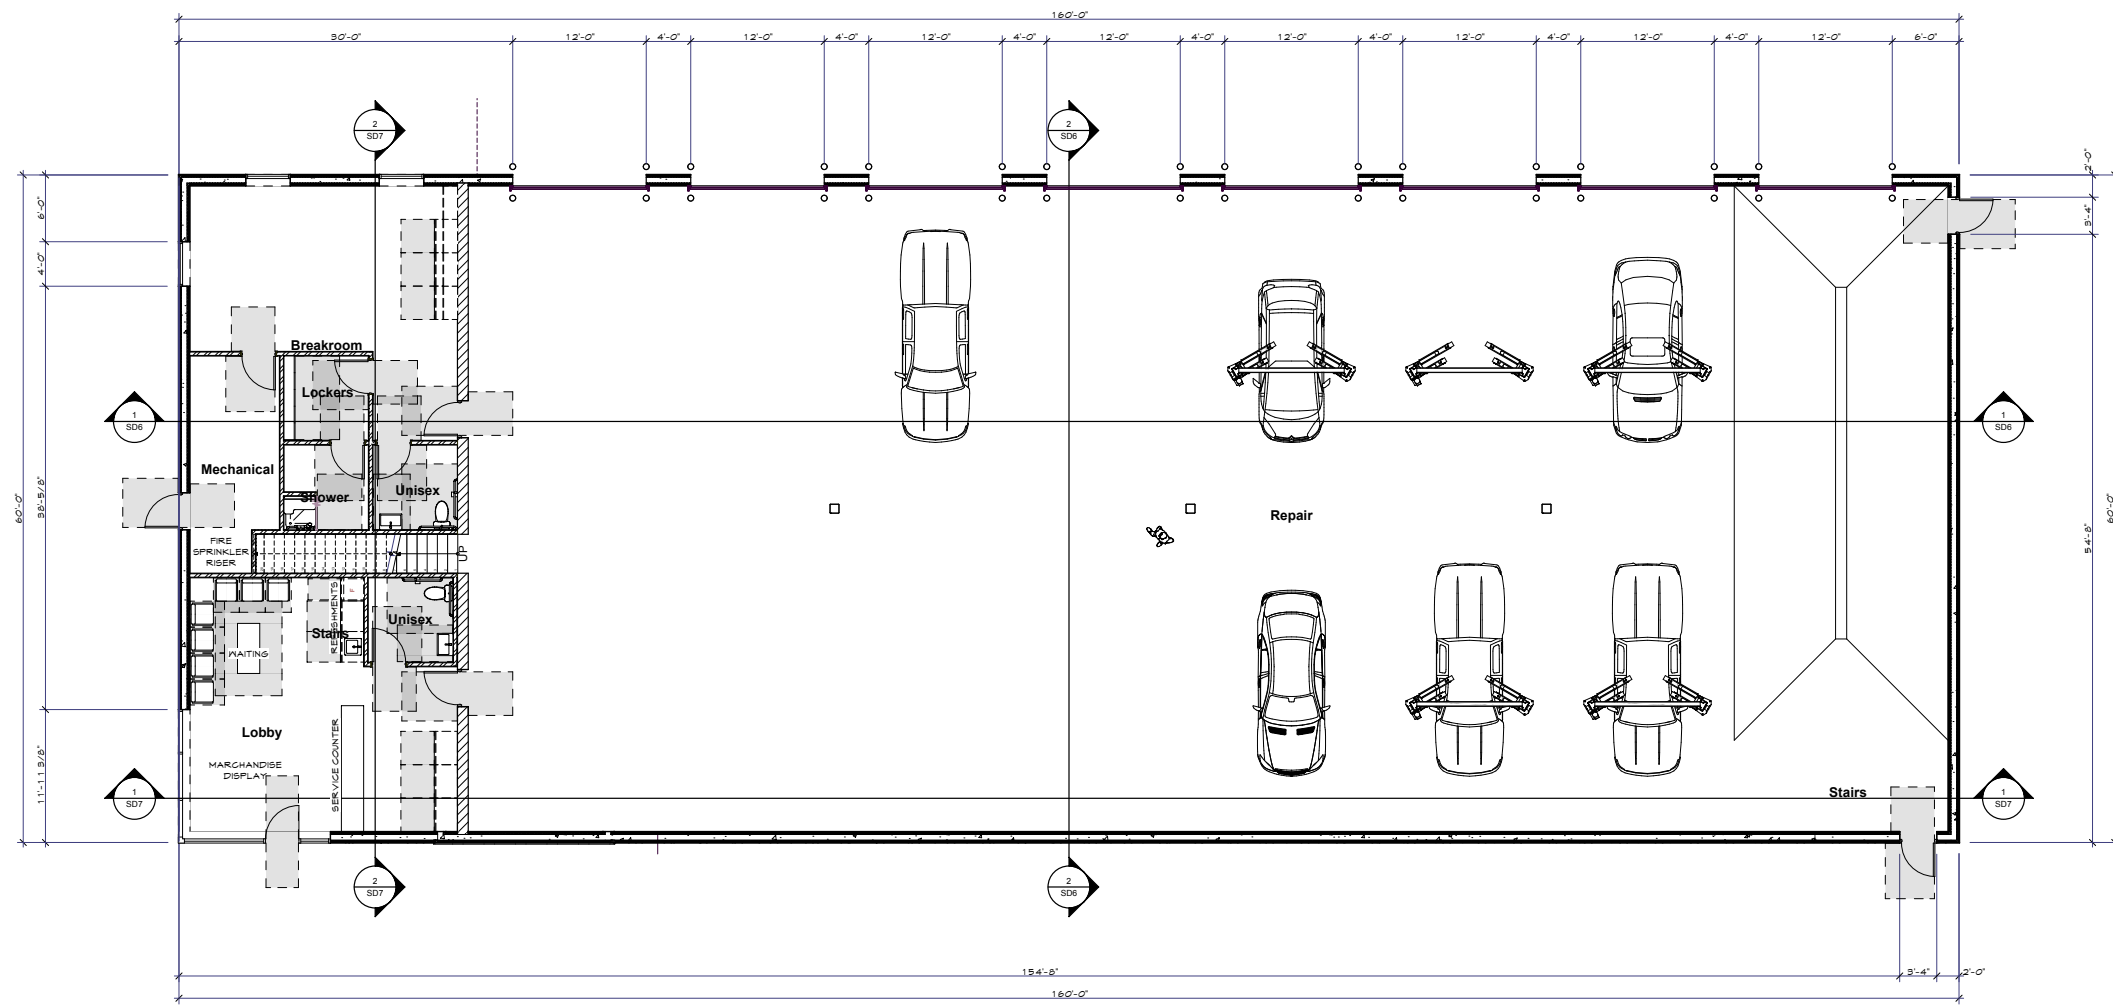

SCALE: 1/8" = 1'-0"

AUTO REPAIR SHOP

First Floor Plan

6590 141st Avenue NW, Ramsey, MN, 55303
7/20/24

NEGEN
ASSOCIATES
Architecture | Interior Design | Planning