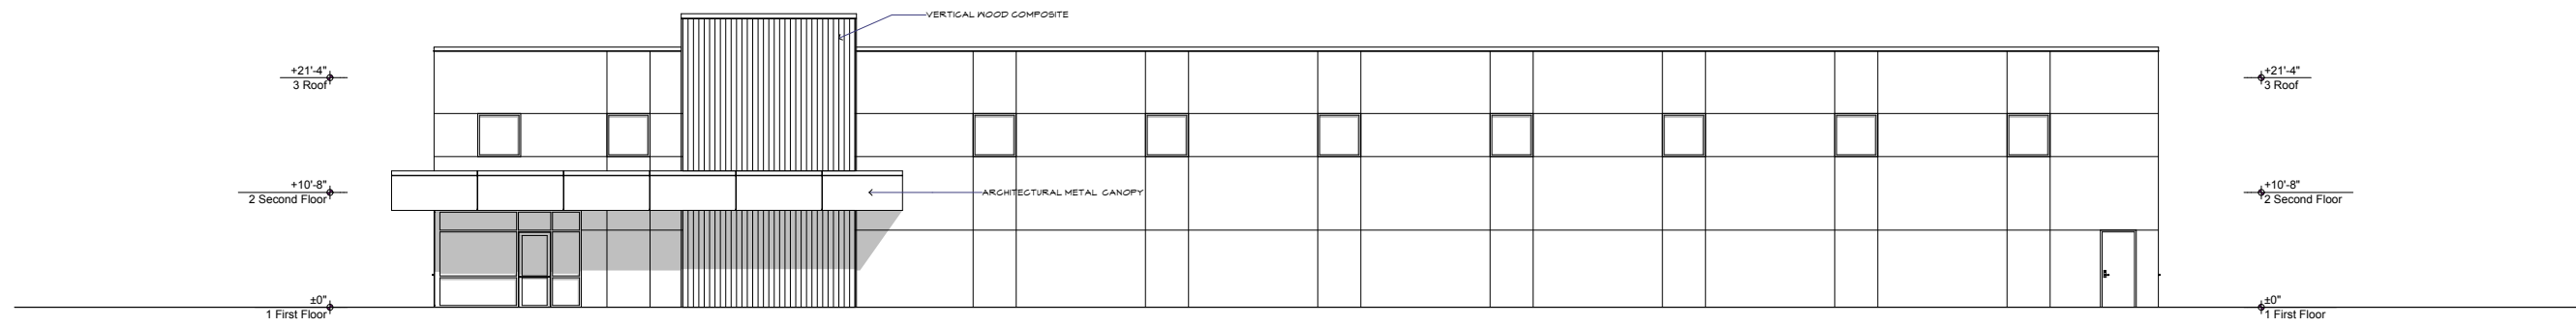

SCALE: 1/8" = 1'-0"

AUTO REPAIR SHOP

Second Floor Plan

6590 141st Avenue NW, Ramsey, MN, 55303
7/20/24

NEGEN
ASSOCIATES
Architecture | Interior Design | Planning

STUDIO: 700 4th Avenue North
St. Cloud, Minnesota USA 56303
TELEPHONE: 800.251.3304
WWW: www.negenassociates.com

1
SD4 **South Elevation**
SCALE: 1/8" = 1'-0"

2
SD4 **West Elevation**
SCALE: 1/8" = 1'-0"

1
SD5 **North Elevation**
SCALE: 1/8" = 1'-0"

2
SD5 **East Elevation**
SCALE: 1/8" = 1'-0"