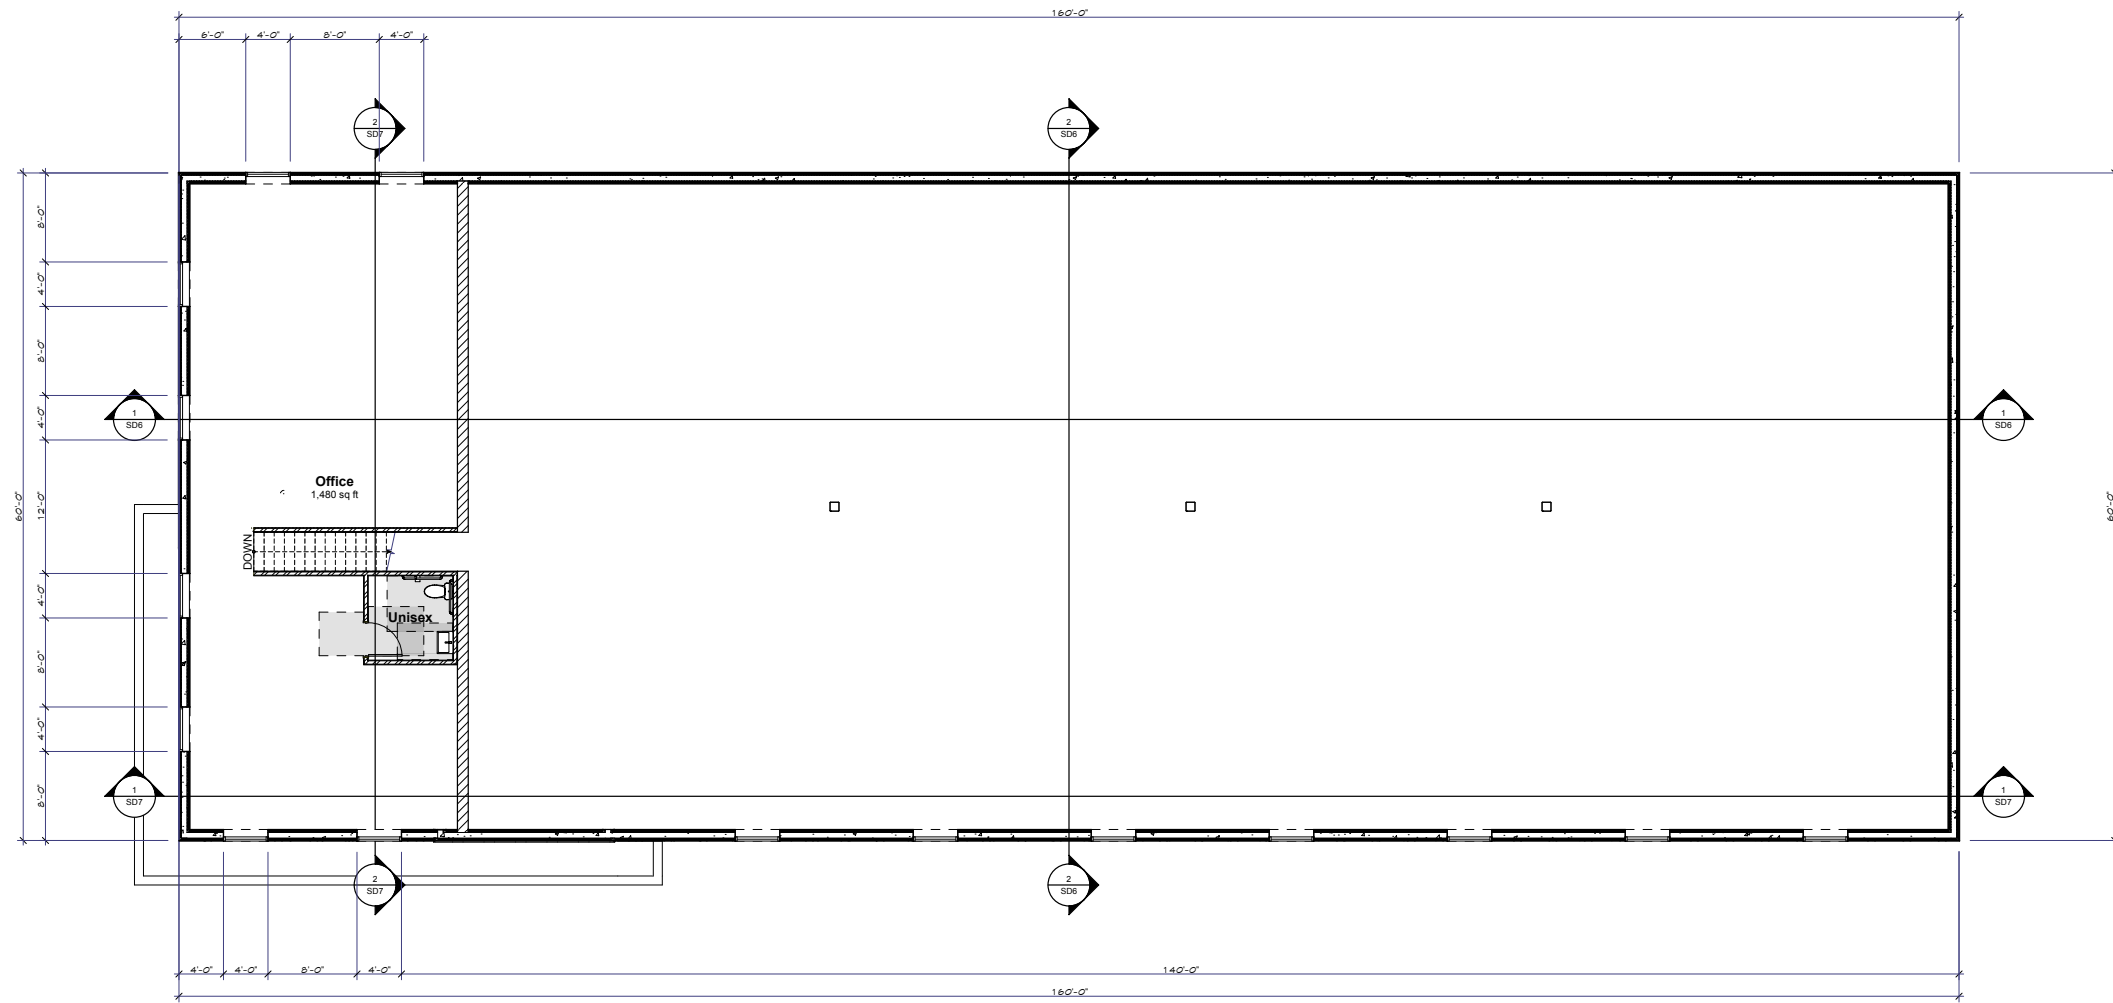

SCALE: 1/8" = 1'-0"

AUTO REPAIR SHOP

Second Floor Plan

6590 141st Avenue NW, Ramsey, MN, 55303
7/20/24

NEGEN
ASSOCIATES
Architecture | Interior Design | Planning