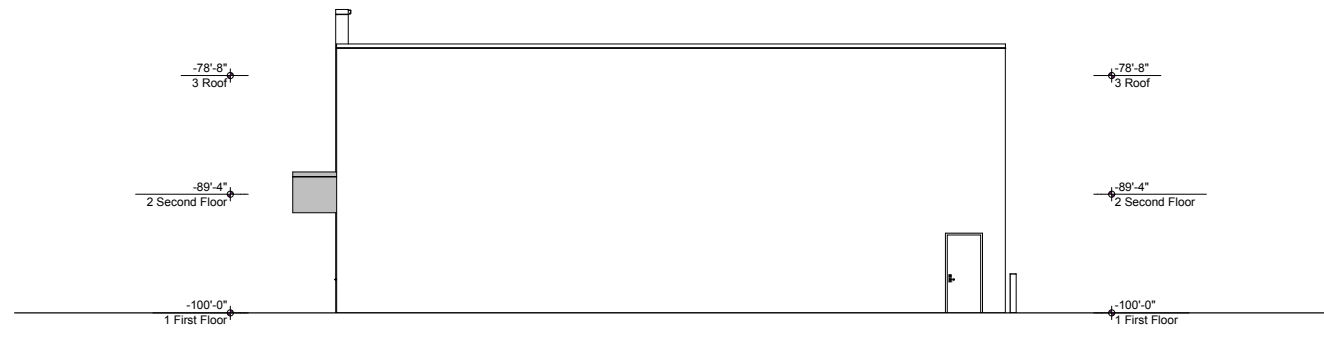

SCALE: 1/8" = 1'-0"

AUTO REPAIR SHOP

Second Floor Plan

6590 141st Avenue NW, Ramsey, MN, 55303
7/20/24

NEGEN
ASSOCIATES
Architecture | Interior Design | Planning

STUDIO: 700 4th Avenue North
St. Cloud, Minnesota USA 56303
TELEPHONE: 800.251.3304
WWW: www.negenassociates.com

1
SD4 **South Elevation**
SCALE: 1/8" = 1'-0"

2
SD4 **West Elevation**
SCALE: 1/8" = 1'-0"

1
SD5 **North Elevation**
SCALE: 1/8" = 1'-0"

2
SD5 **East Elevation**
SCALE: 1/8" = 1'-0"