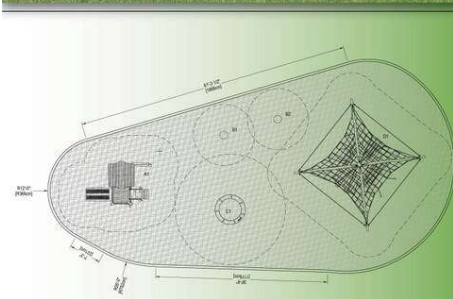

Sales Representative
MIDWEST
 PLAYSCAPES
 8632 EAGLE CREEK CIRCLE
 SAVAGE, MN 55378
 PHONE: 1.800.747.1452
 EMAIL: playscapes@earthlink.net

Equipment Manufacturer
PLAYWORLD
 The world needs play.

POST & COMPONENT	ROTOMOLD PLASTIC	2-COLOR PLASTIC	ECO-ARMOR
Dark Brown	Sky	Forest Green-Sand	Brown
Beige	Brownstone		
Azure			

Top Choice for Option A

Alpine Park
 Scope A
 MW010524-1

Sales Representative
MIDWEST
 PLAYSCAPES
 8632 EAGLE CREEK CIRCLE
 SAVAGE, MN 55378
 PHONE: 1.800.747.1452
 EMAIL: playscapes@earthlink.net

Equipment Manufacturer
PLAYWORLD
 The world needs play.

POST & COMPONENT	ROTOMOLD PLASTIC	2-COLOR PLASTIC	ECO-ARMOR
Dark Brown	Sky	Forest Green-Sand	Brown
Beige	Brownstone		
Azure			

Option B

KOMPAN
Let's play

Alpine Park Option 2

2-12
AGE
RANGE

71
USERS

7
PLAY
ACTIVITIES

Option B

PROPOSAL #: 100-178990-1

RAMSEY ALPINE PARK OPTION 2

Burke
PLAY THAT MOVES YOU.
BCIBURKE.COM • 800.266.1250

ST. CROIX
RECREATION

3D Designer: Kendra

Alpine Park
 Scope B
 MW010524-2

Sales Representative
MIDWEST PLAYSCAPES
 8632 EAGLE CREEK CIRCLE
 SAVAGE, MN 55378
 PHONE: 1.800.747.1452
 EMAIL: playscapes@earthlink.net