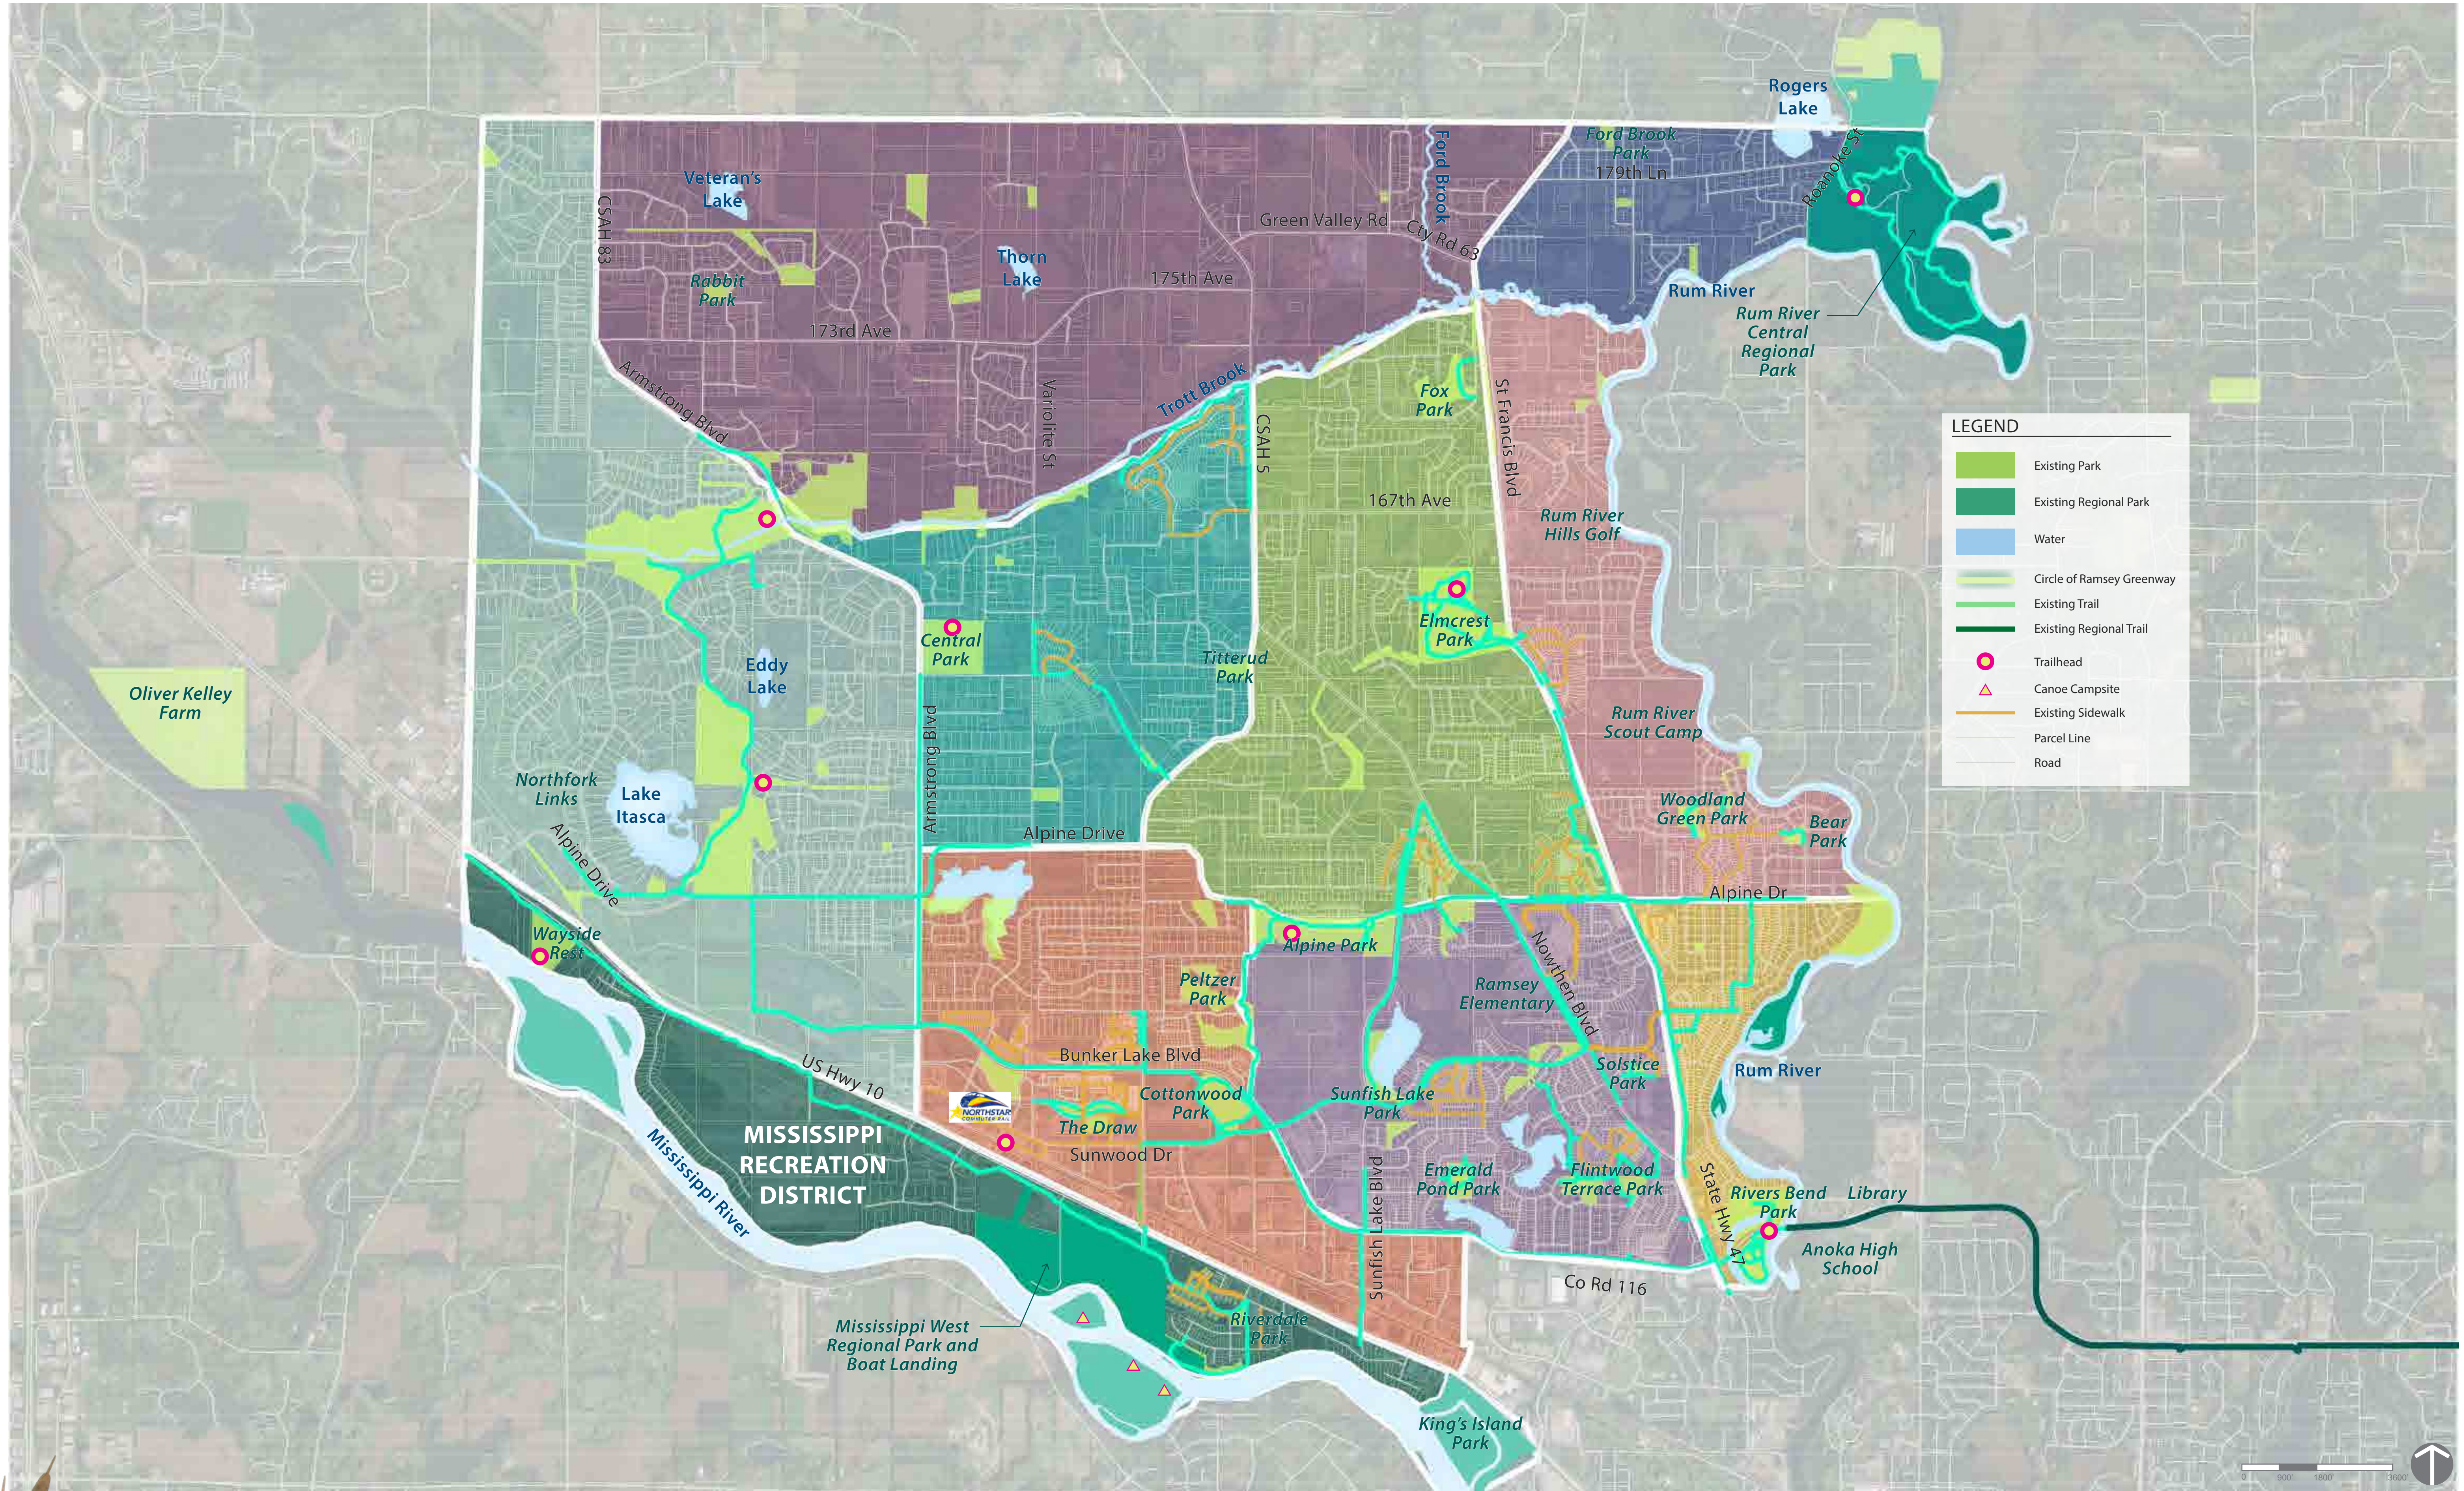

LEGEND

- Existing Park
- Existing Regional Park
- Water
- Circle of Ramsey Greenway
- Existing Trail
- Existing Regional Trail
- Trailhead
- Canoe Campsite
- Existing Sidewalk
- Parcel Line
- Road

LEGEND

- Existing Park
- Existing Regional Park
- Water
- Circle of Ramsey Greenway
- Existing Trail
- Existing Regional Trail
- Trailhead
- Canoe Campsite
- Existing Sidewalk
- Parcel Line
- Road