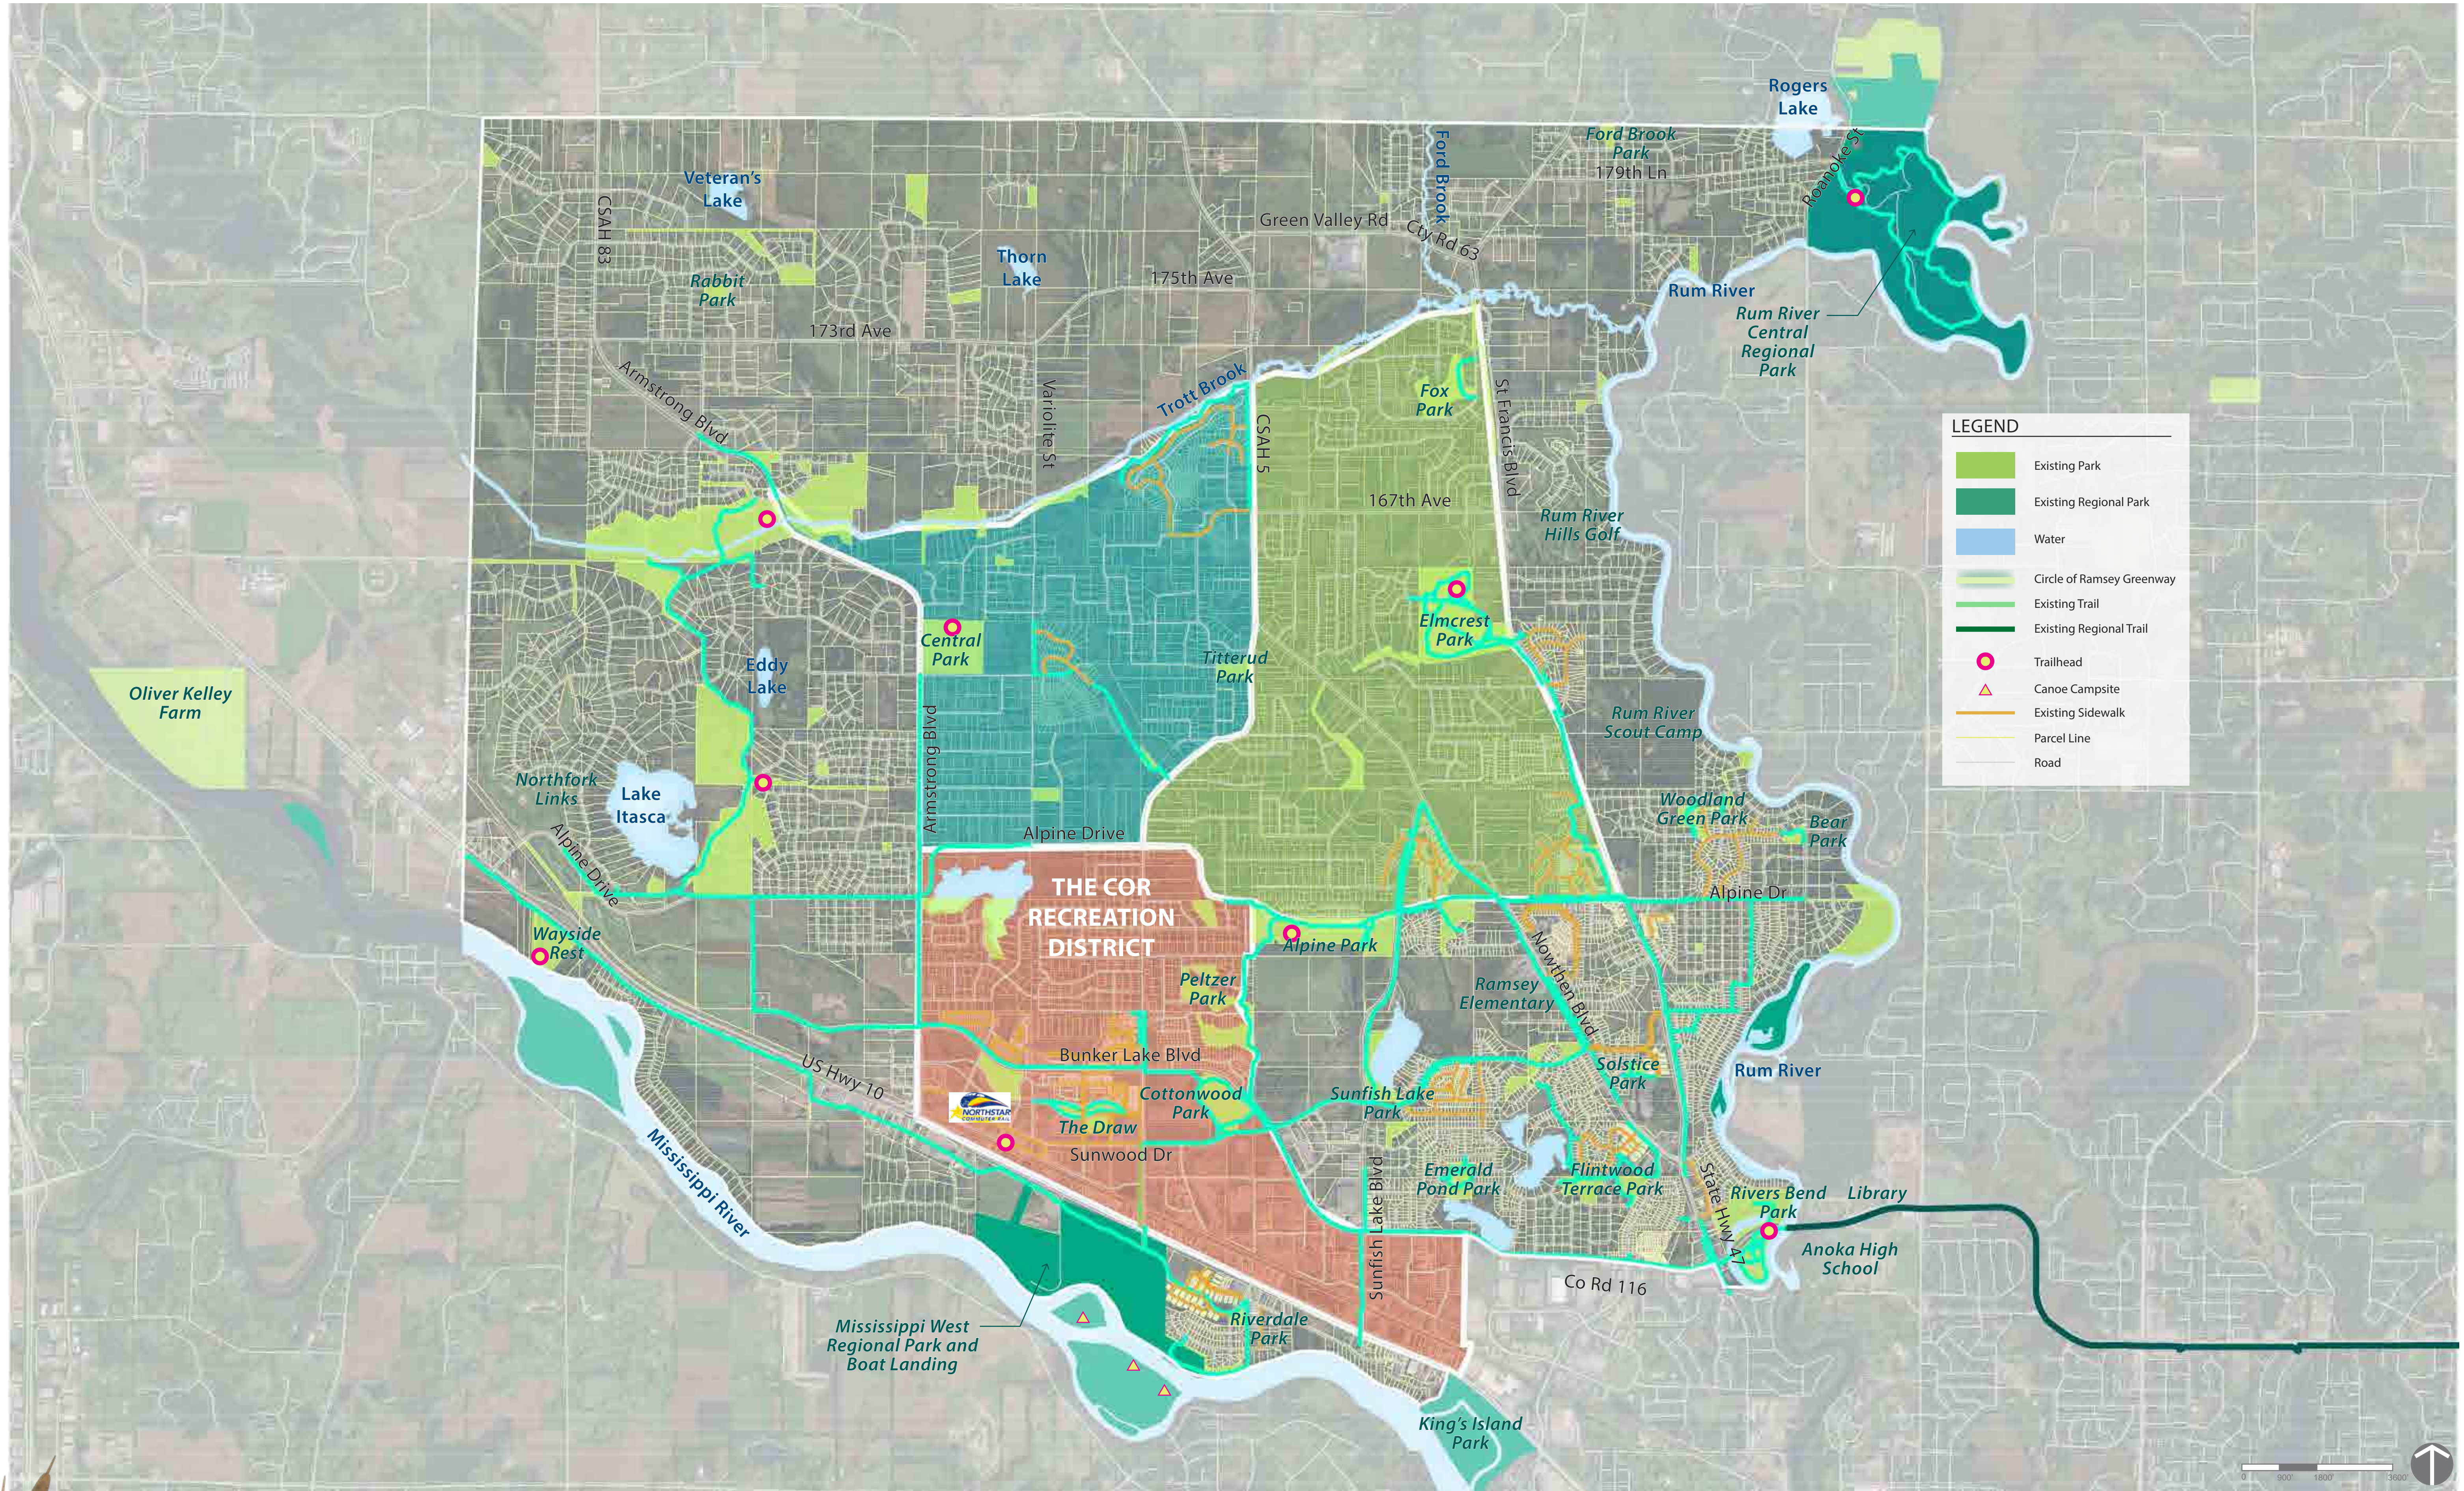

LEGEND

- Existing Park
- Existing Regional Park
- Water
- Circle of Ramsey Greenway
- Existing Trail
- Existing Regional Trail
- Trailhead
- Canoe Campsite
- Existing Sidewalk
- Parcel Line
- Road

LEGEND

- Existing Park
- Existing Regional Park
- Water
- Circle of Ramsey Greenway
- Existing Trail
- Existing Regional Trail
- Trailhead
- Canoe Campsite
- Existing Sidewalk
- Parcel Line
- Road