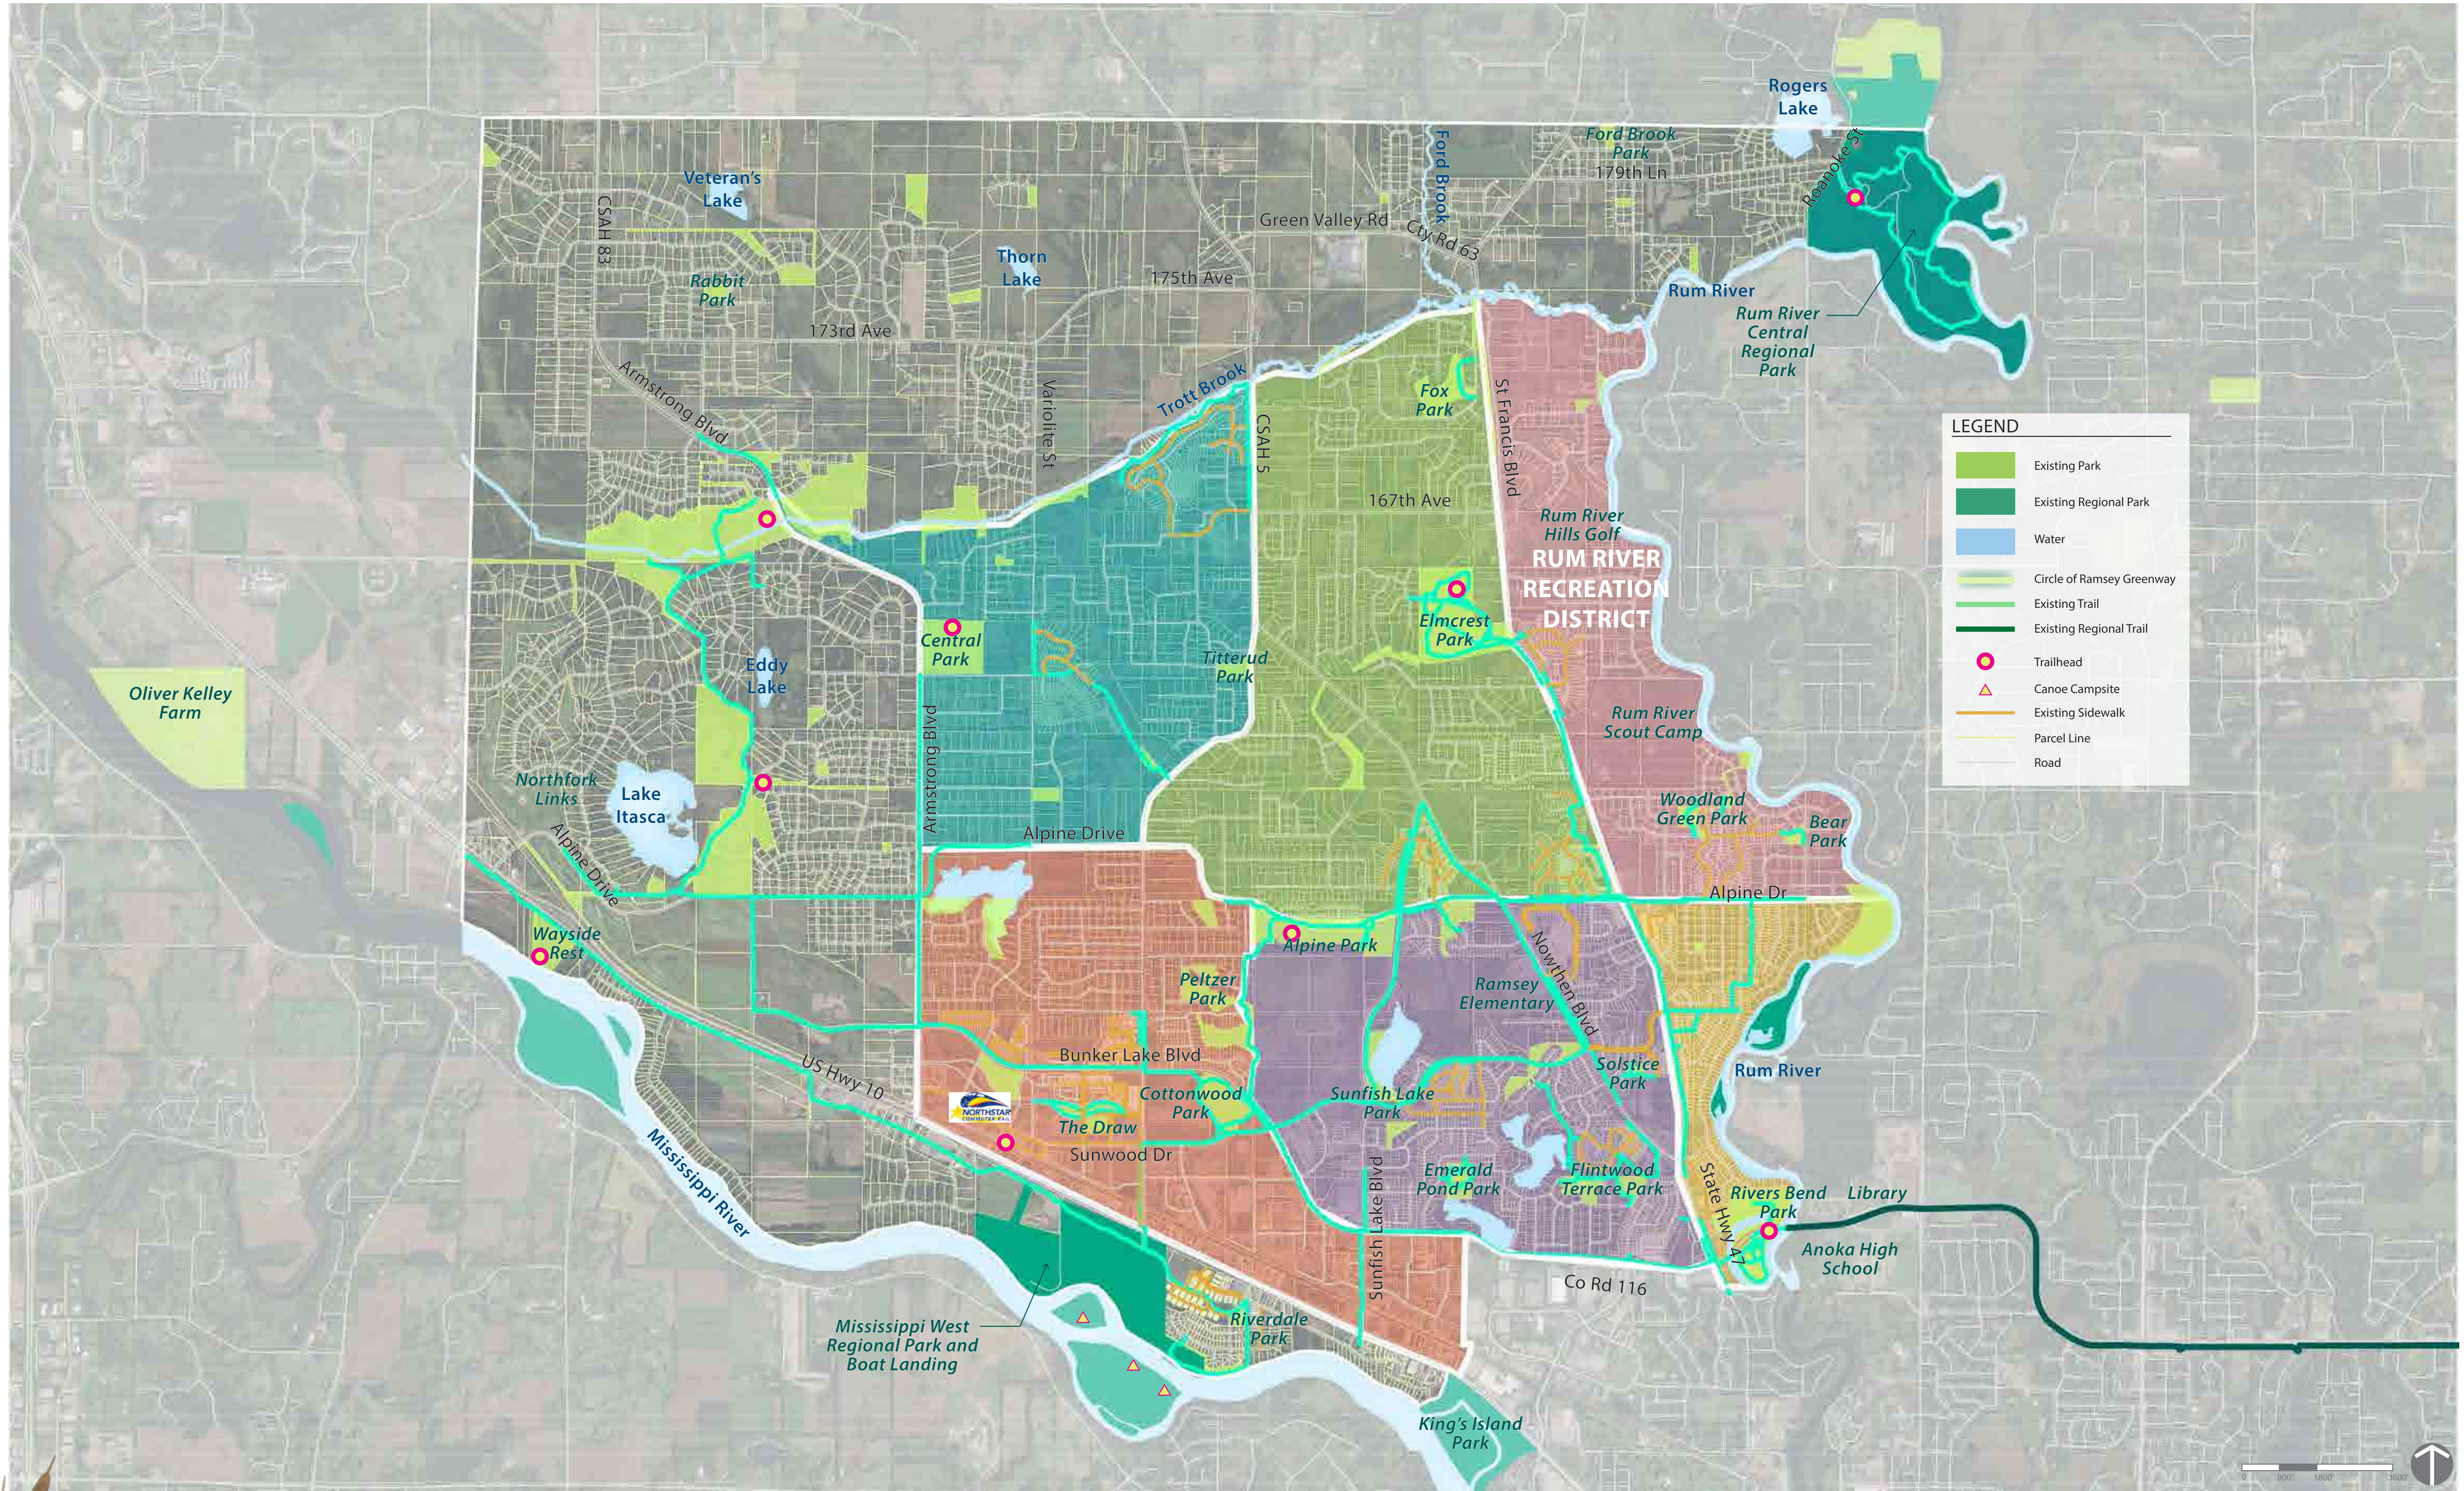

LEGEND

- Existing Park
- Existing Regional Park
- Water
- Circle of Ramsey Greenway
- Existing Trail
- Existing Regional Trail
- Trailhead
- Canoe Campsite
- Existing Sidewalk
- Parcel Line
- Road

LEGEND

- Existing Park
- Existing Regional Park
- Water
- Circle of Ramsey Greenway
- Existing Trail
- Existing Regional Trail
- Trailhead
- Canoe Campsite
- Existing Sidewalk
- Parcel Line
- Road