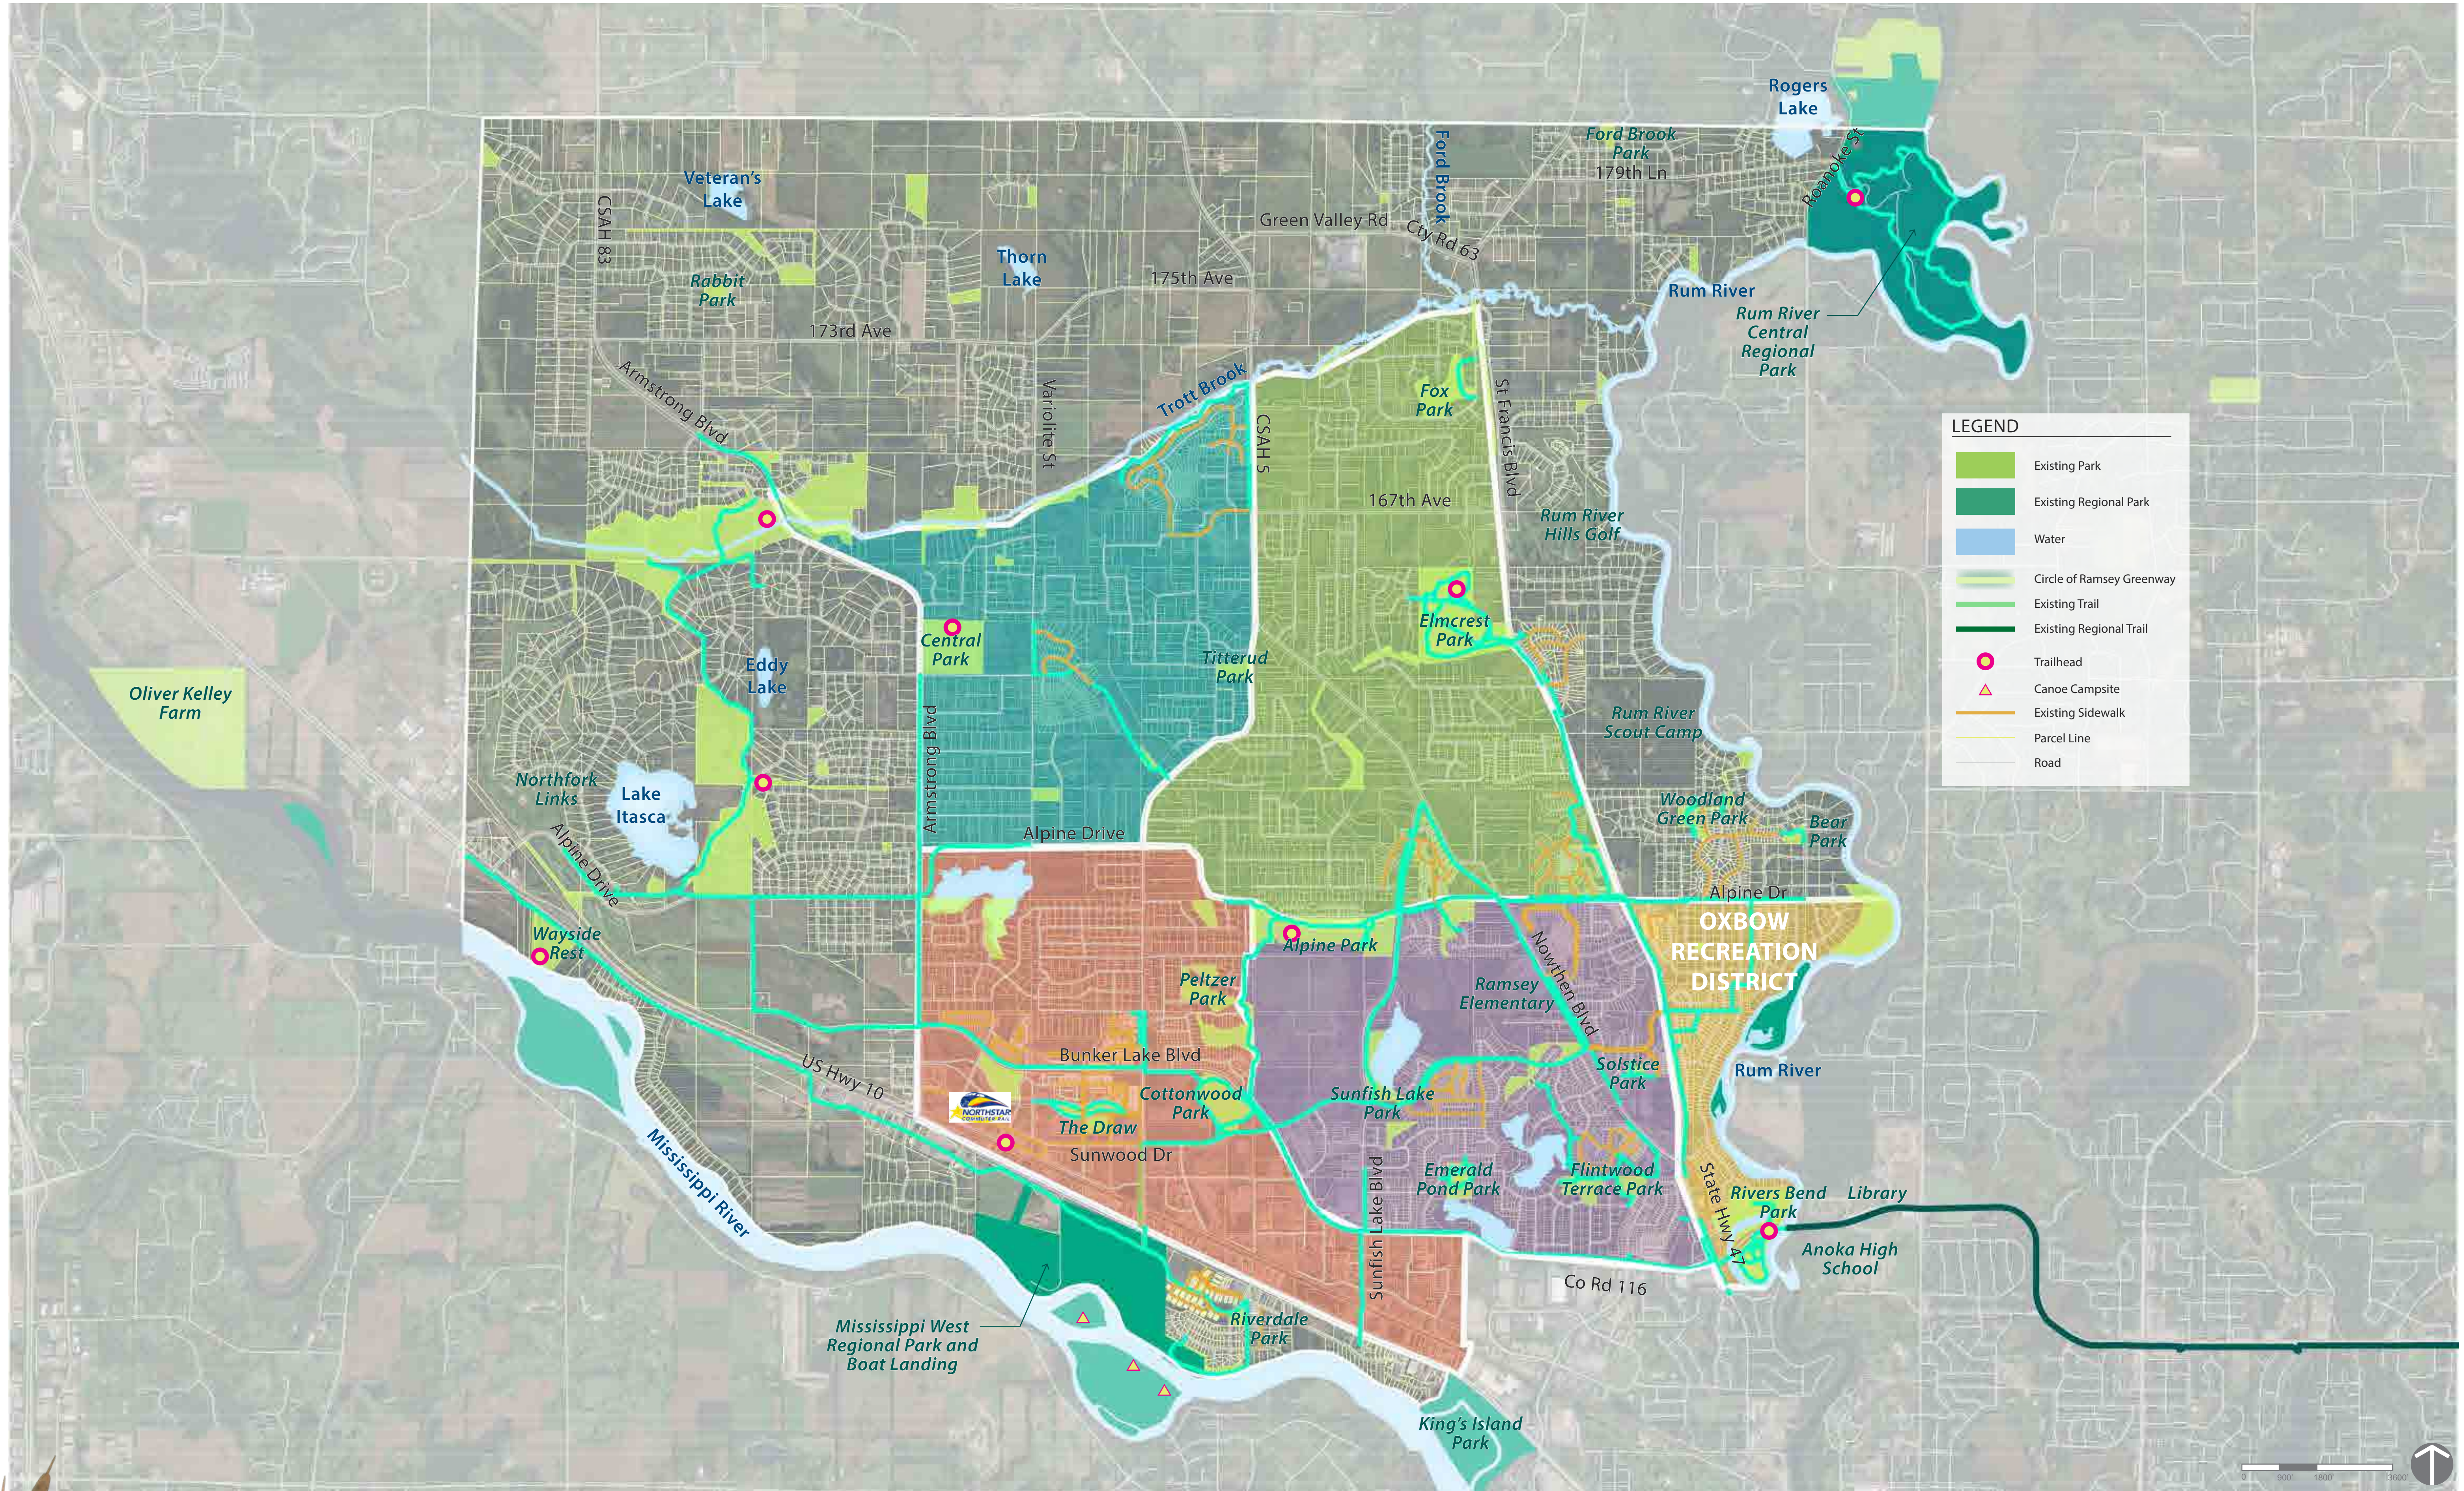

LEGEND

- Existing Park
- Existing Regional Park
- Water
- Circle of Ramsey Greenway
- Existing Trail
- Existing Regional Trail
- Trailhead
- Canoe Campsite
- Existing Sidewalk
- Parcel Line
- Road

LEGEND

- Existing Park
- Existing Regional Park
- Water
- Circle of Ramsey Greenway
- Existing Trail
- Existing Regional Trail
- Trailhead
- Canoe Campsite
- Existing Sidewalk
- Parcel Line
- Road