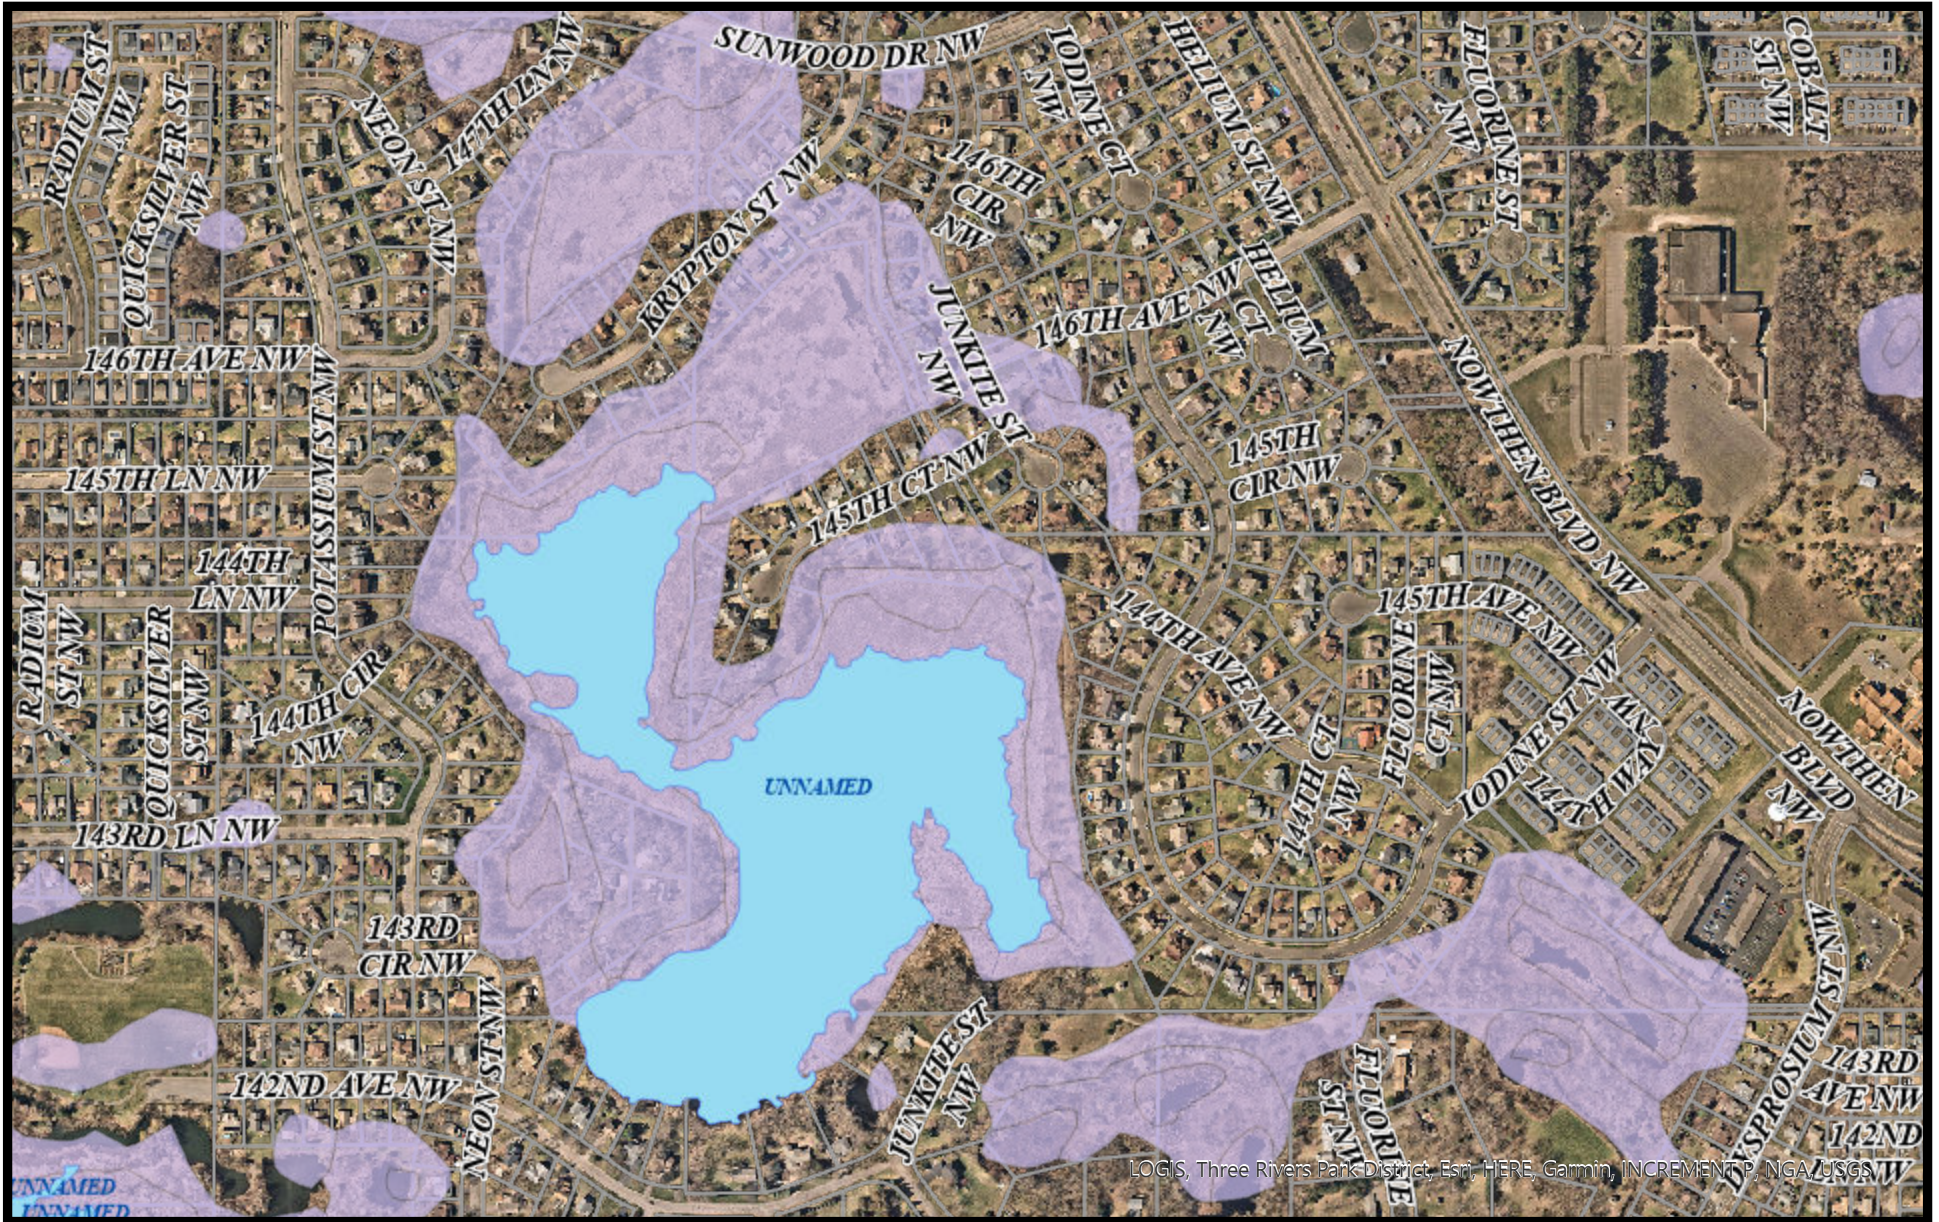

Wetland 114P

LOGIS, Three Rivers Park District, Esri, HERE, Garmin, INCREMENT P, NGA, USGS

Print Date: June 18, 2024