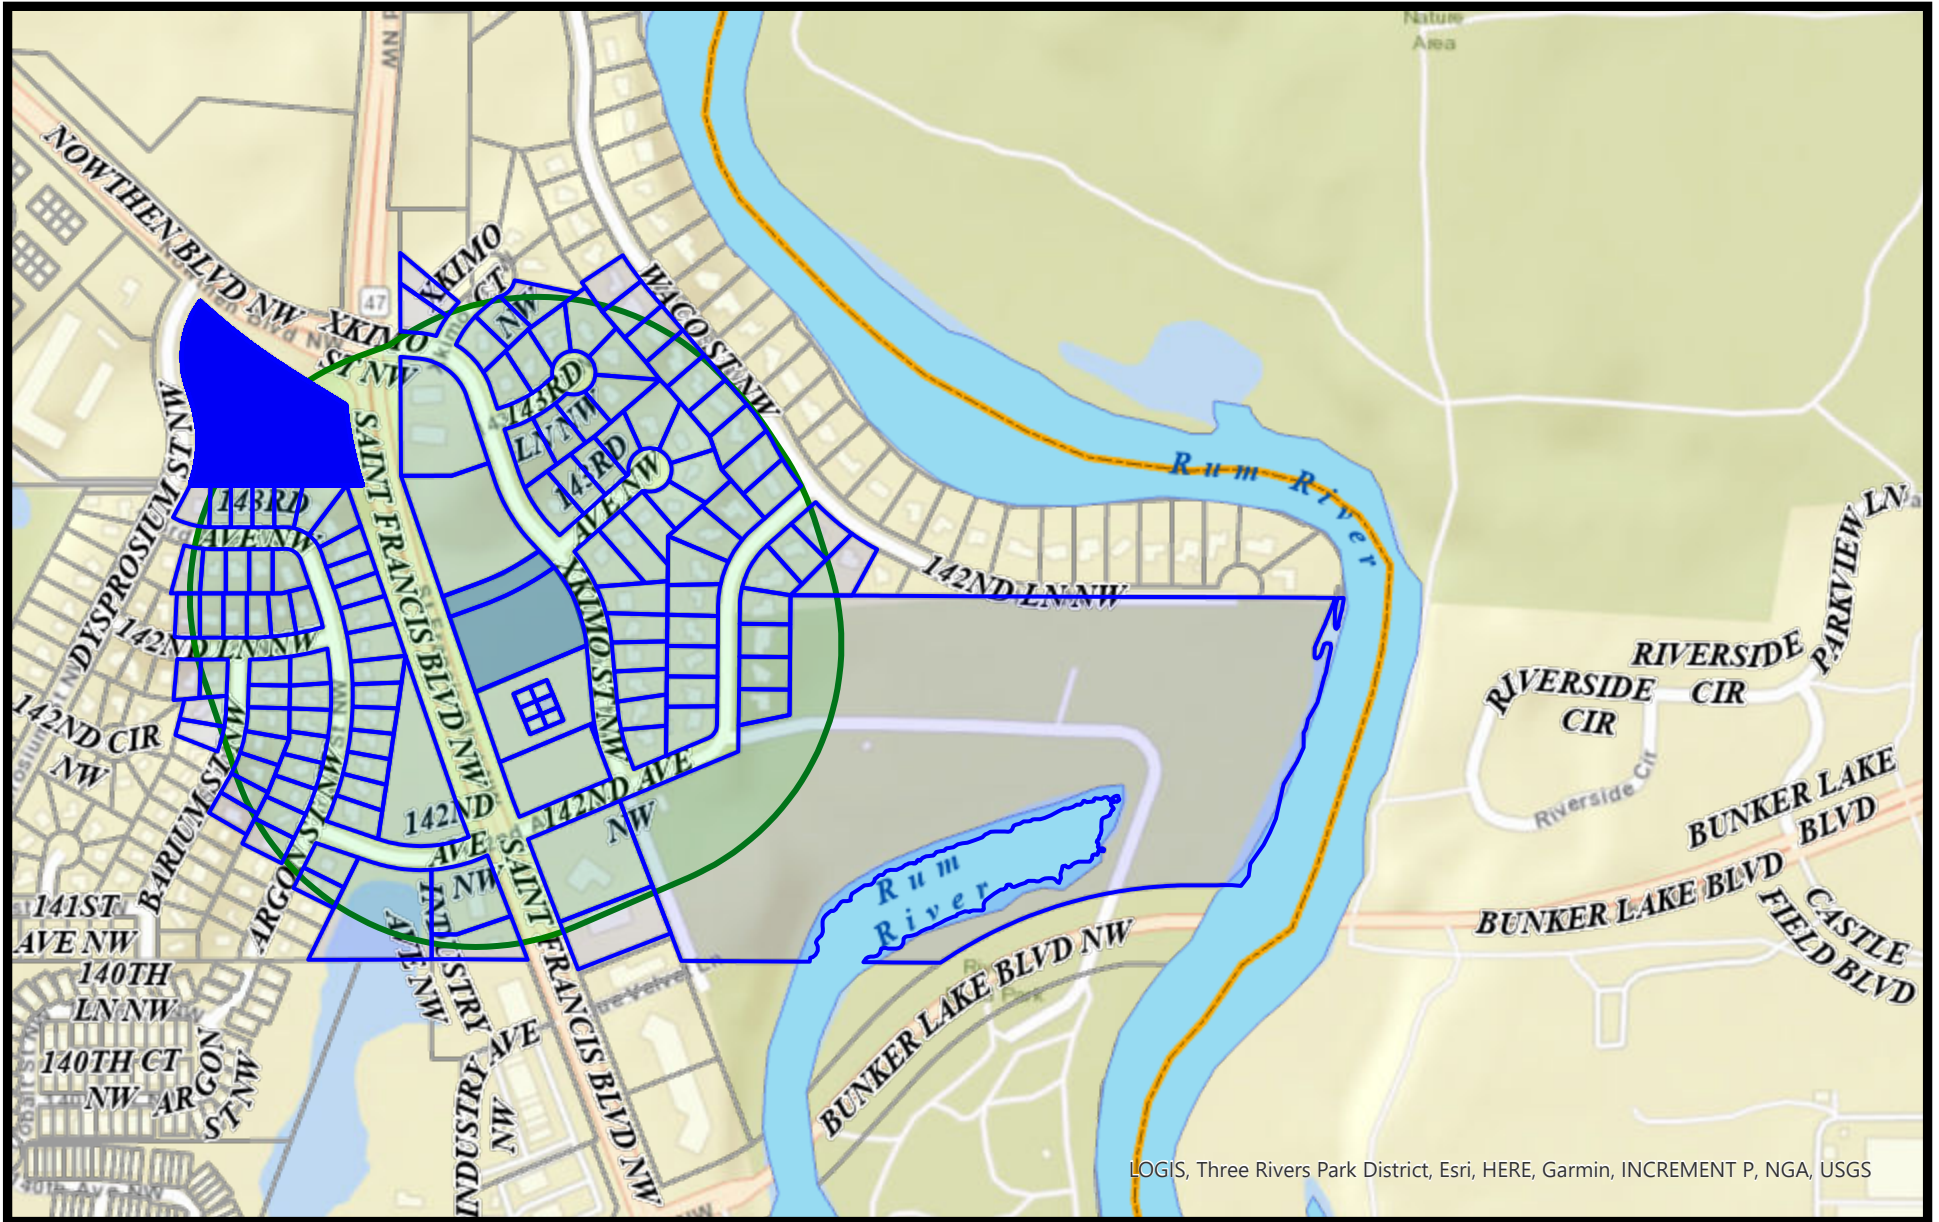

700 FT Mailing Map

LOGIS, Three Rivers Park District, Esri, HERE, Garmin, INCREMENT P, NGA, USGS

Print Date: December 28, 2023