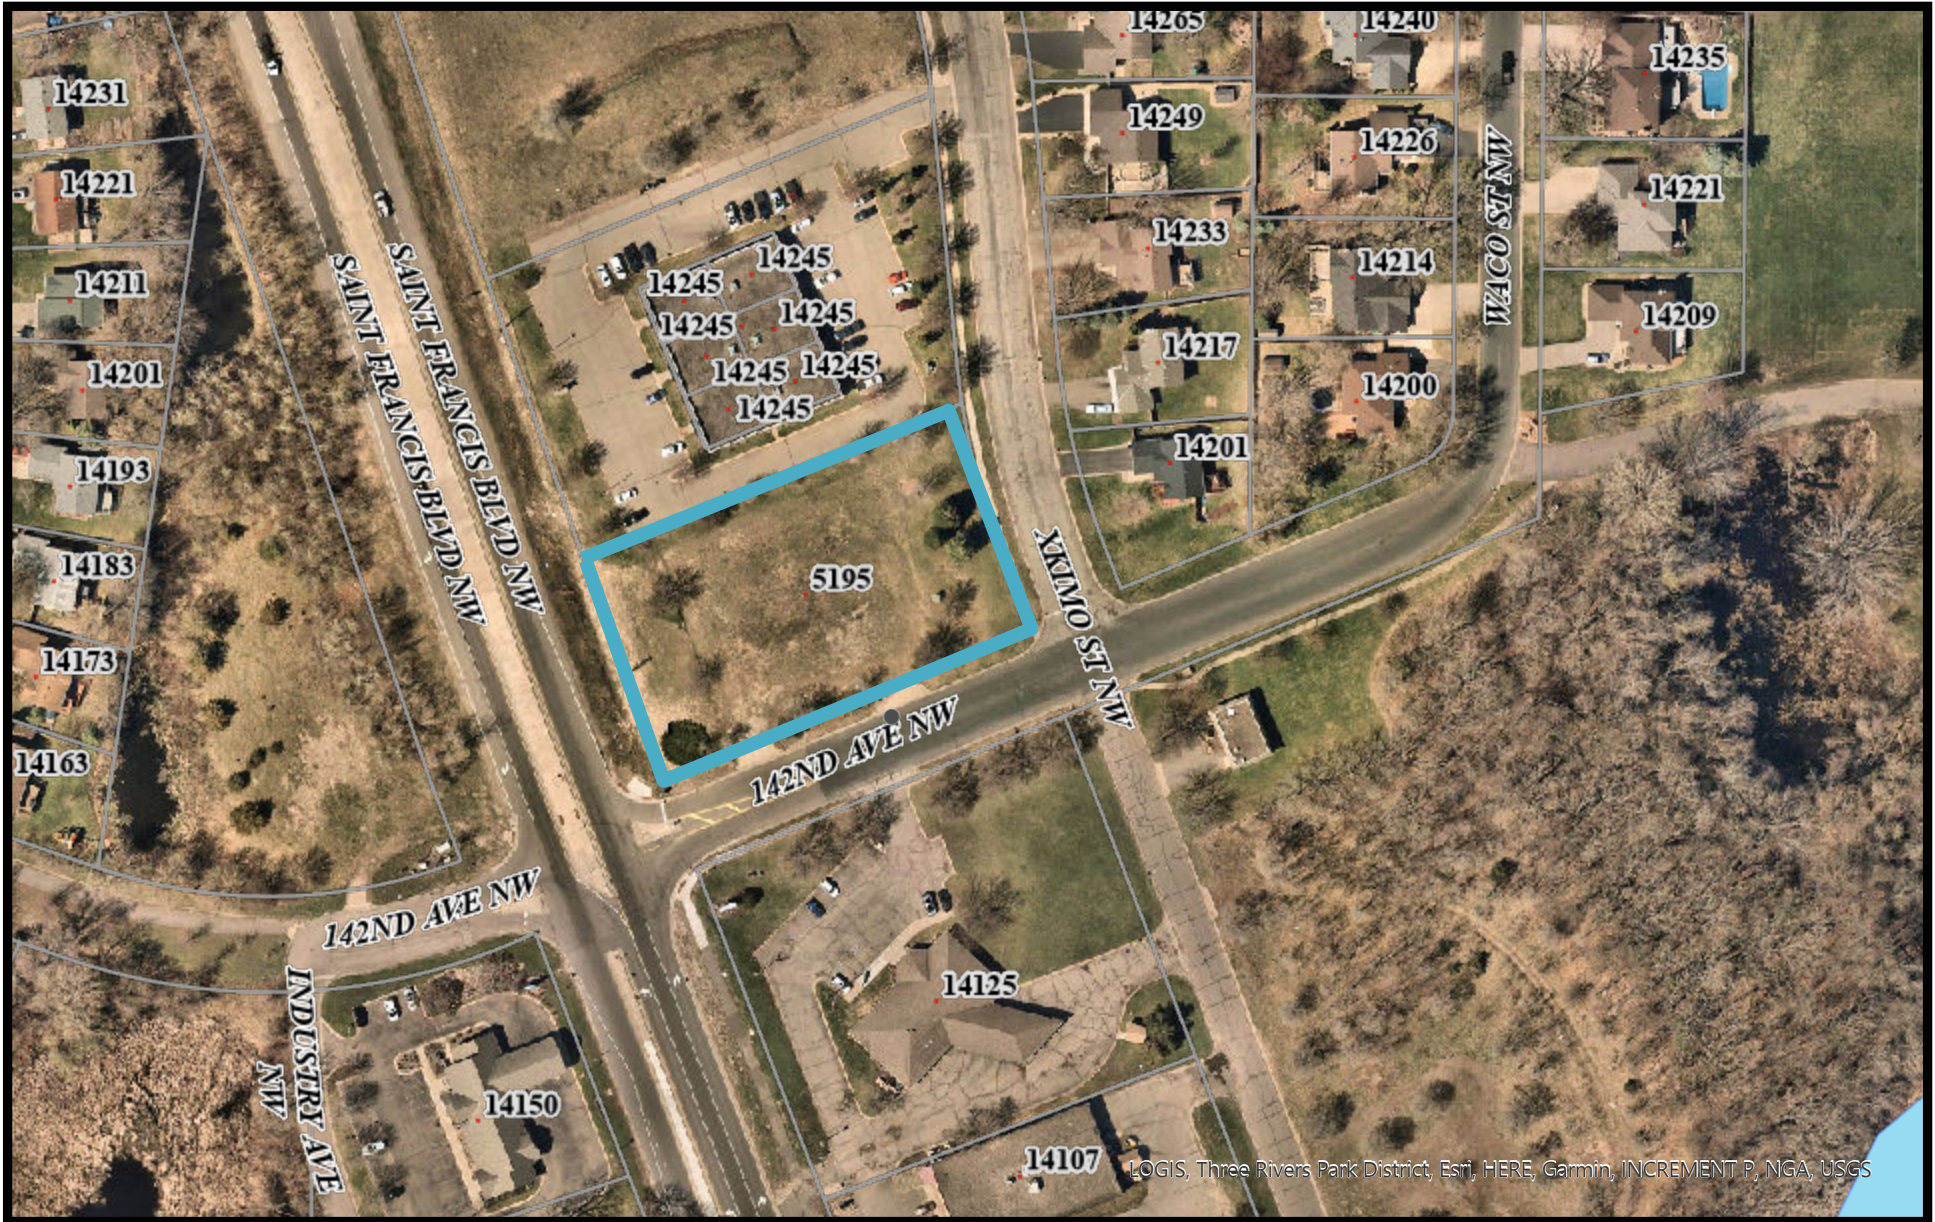

25-32-25-43-0043
25-32-25-43-0061
5195 142nd Ave NW

Complete Auto Service

LOGIS, Three Rivers Park District, Esri, HERE, Garmin, INCREMENT P, NGA, USGS

Print Date: February 14, 2024