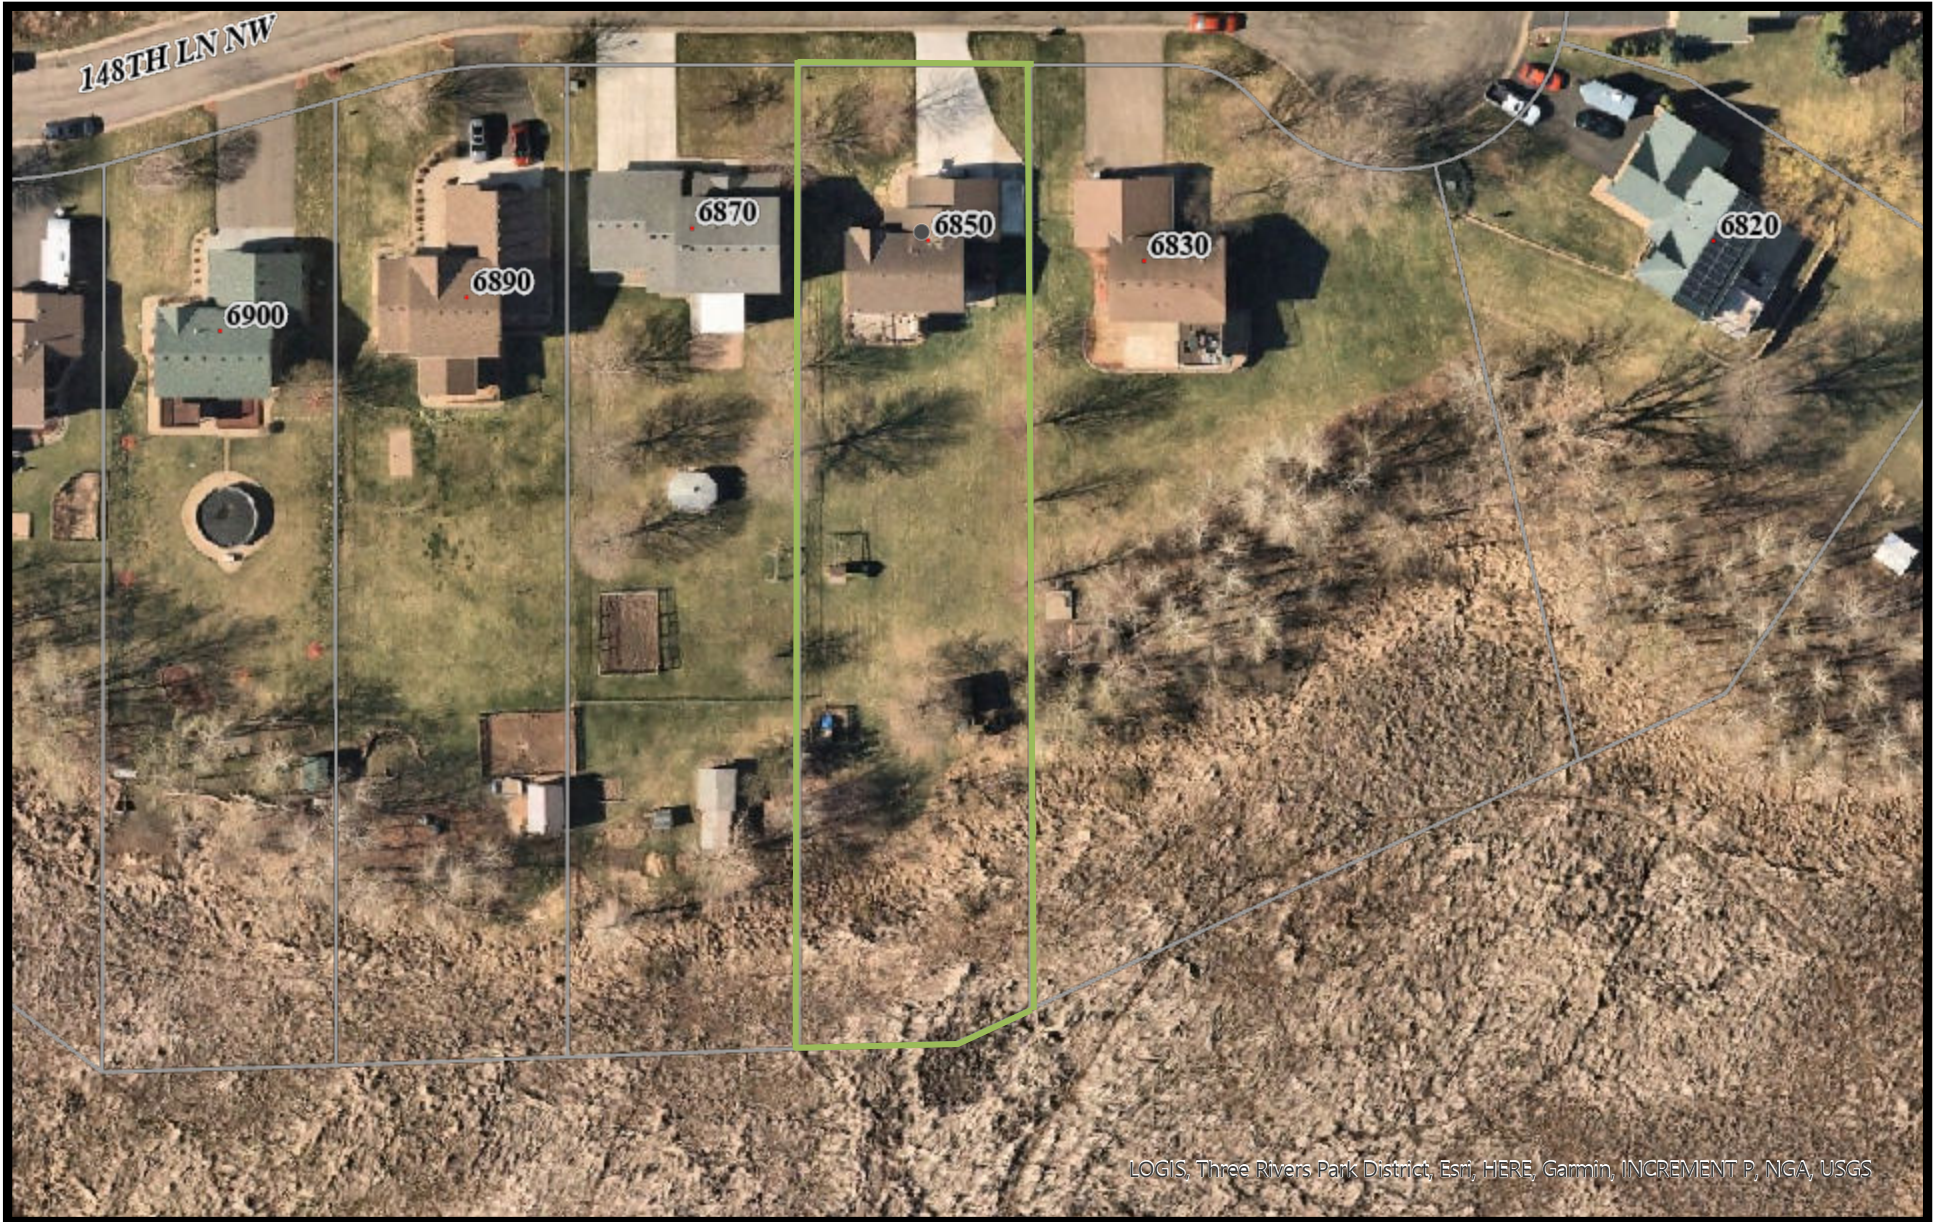

27-32-25-21-0041  
6850 148th Lane NW

# MIKE PLOUMEN

Variance

LOGIS, Three Rivers Park District, Esri, HERE, Garmin, INCREMENT P, NGA, USGS

Print Date: June 21, 2024