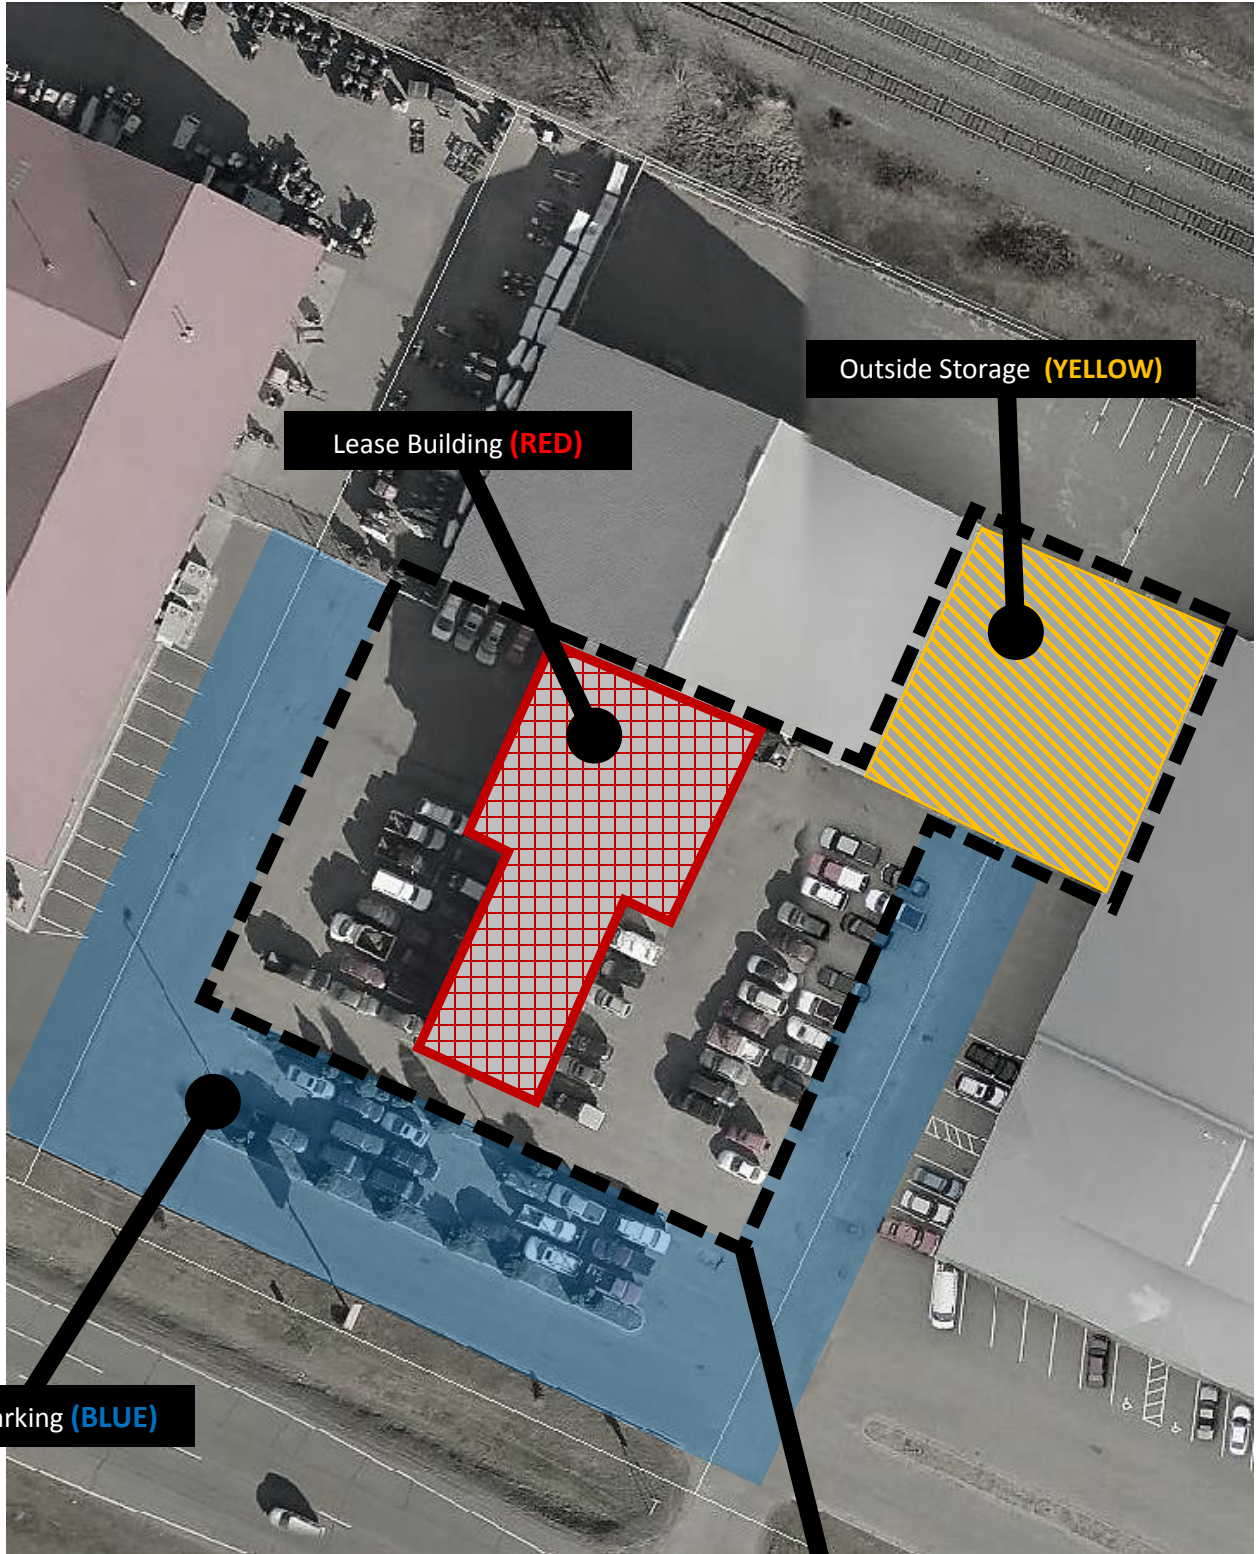

EXHIBIT A
Lease Premises

Outside Storage (YELLOW)

Lease Building (RED)

No Parking (BLUE)

Lease Premises (BLACK DASHED LINE)