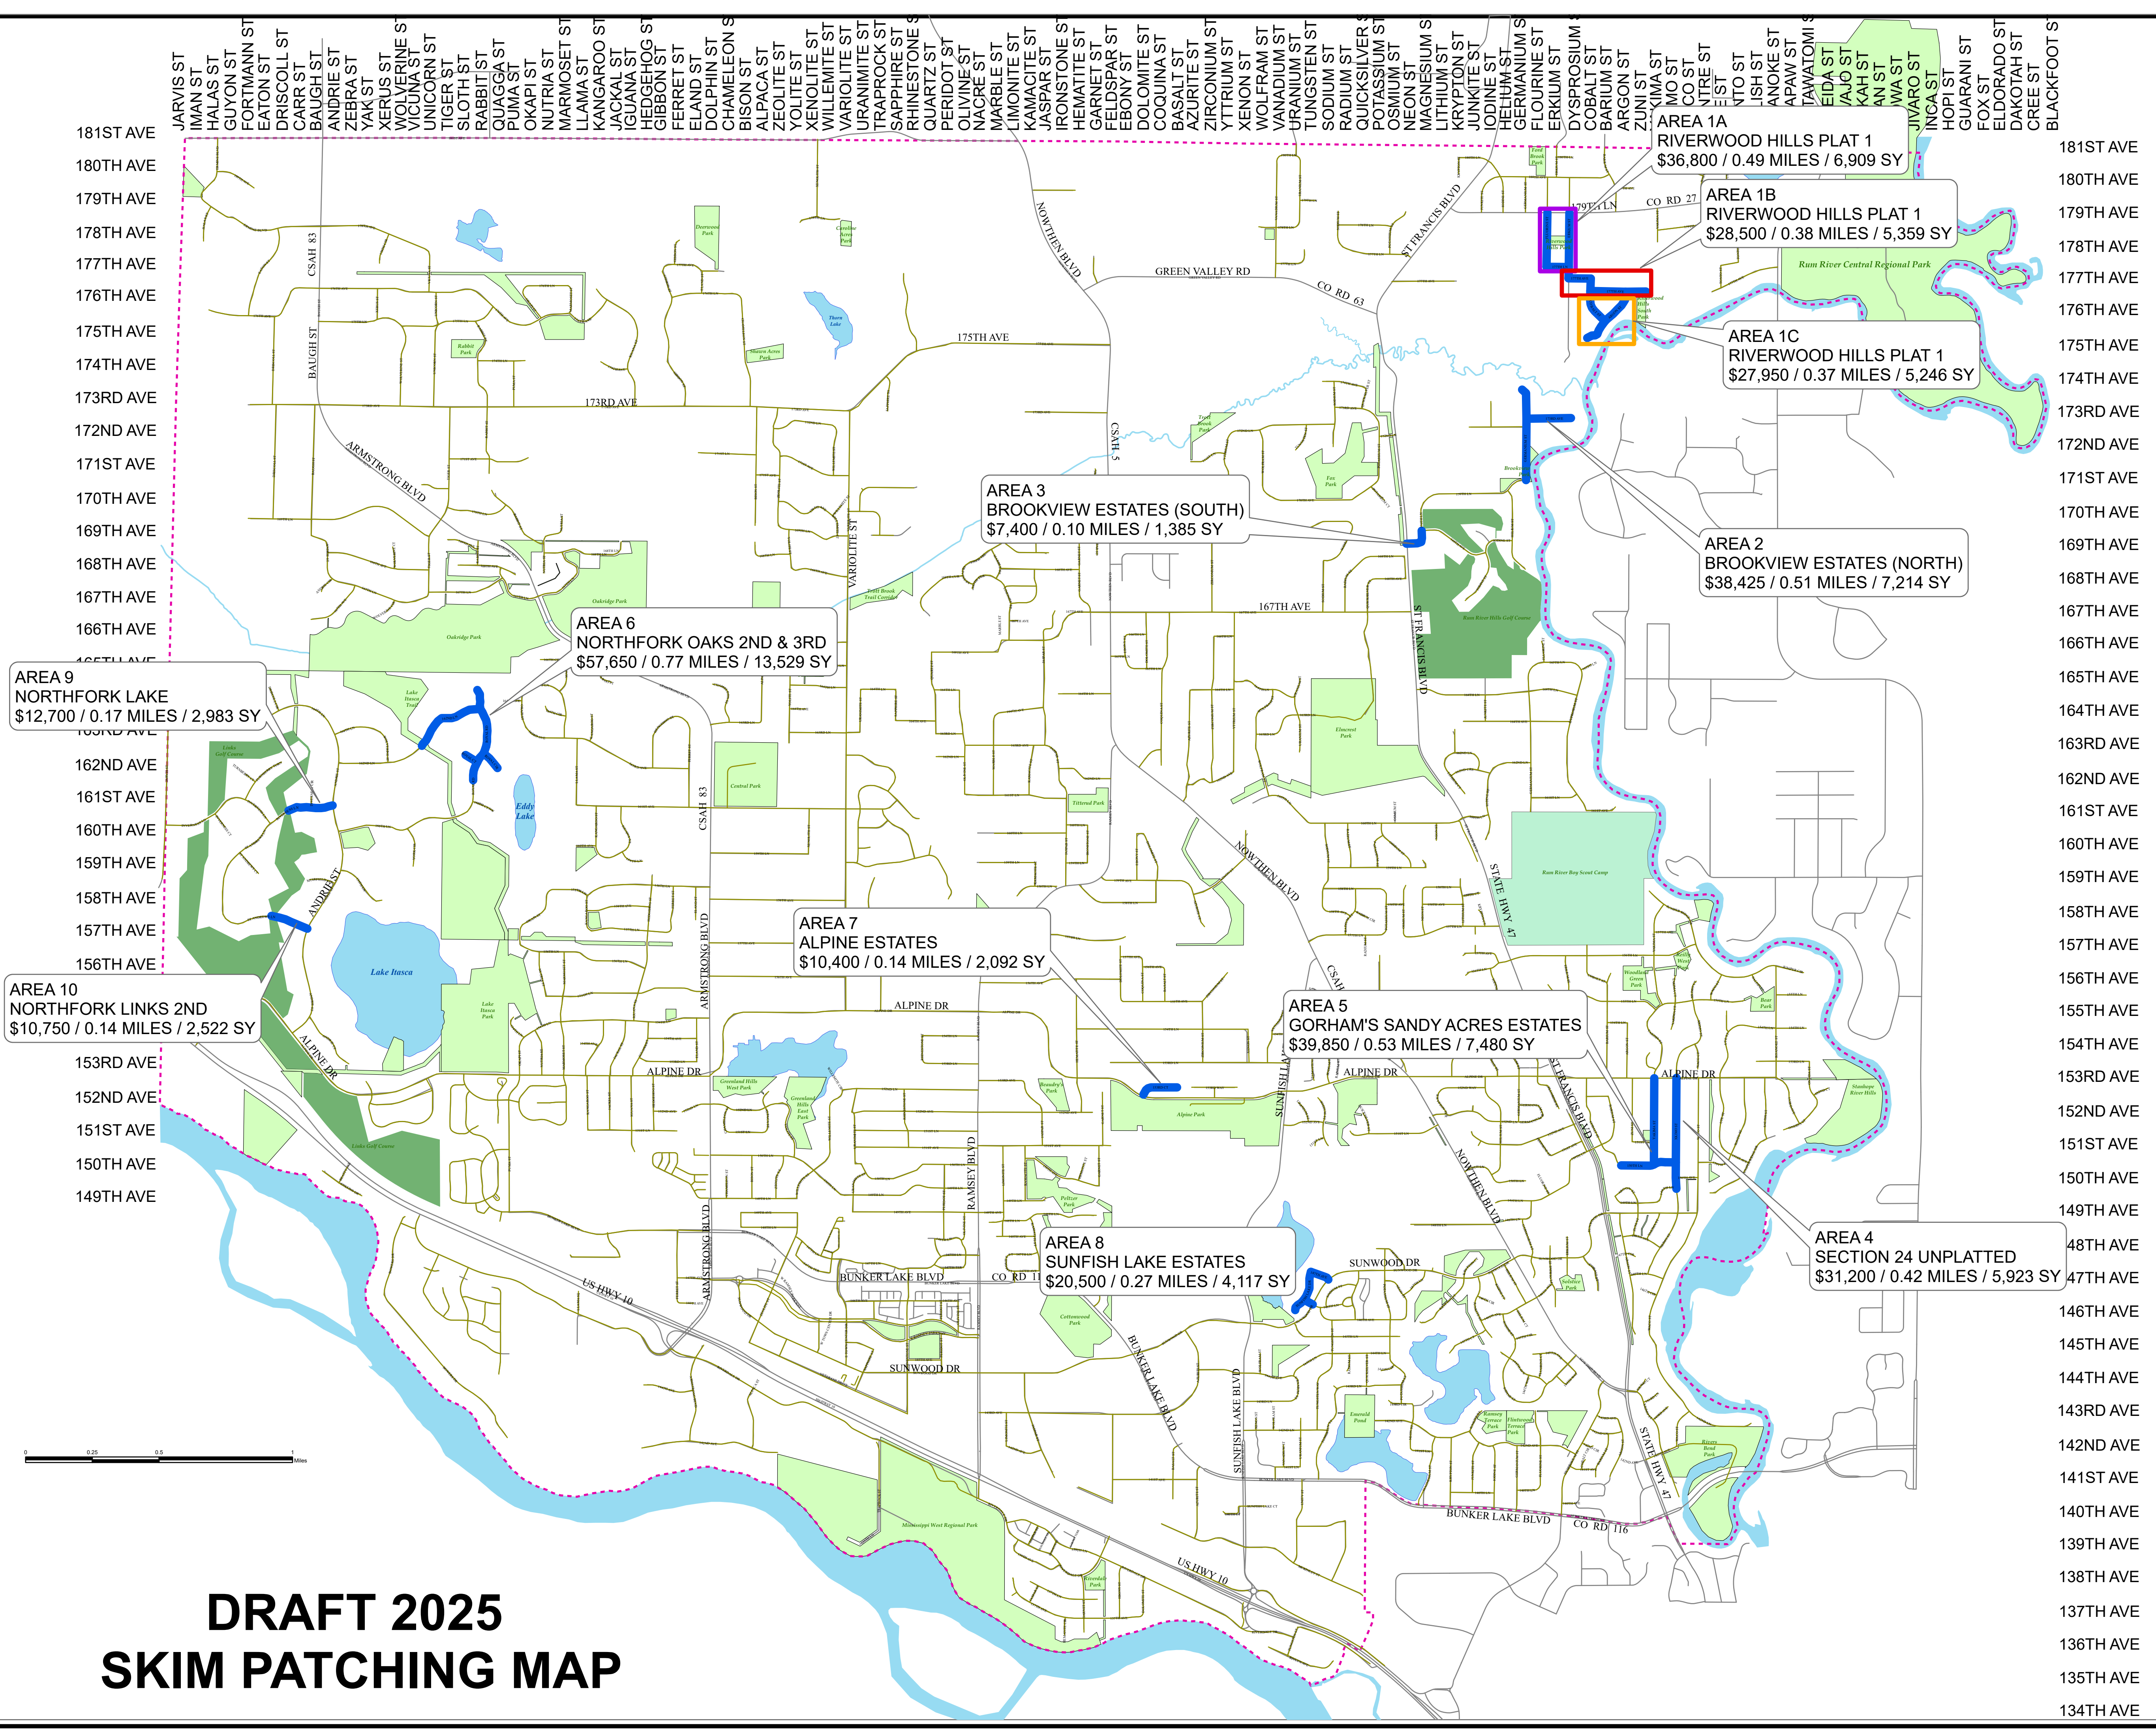

DRAFT 2025 SKIM PATCHING MAP

Legend

-  2025 SKIM PATCH
-  Streets2016
-  Streets
-  MuniBndry
-  ScoutCamp
-  Golf_Courses
-  Parks
-  Rivers
-  Lakes_Ponds
-  Creeks

181ST AVE
180TH AVE
179TH AVE
178TH AVE
177TH AVE
176TH AVE
175TH AVE
174TH AVE
173RD AVE
172ND AVE
171ST AVE
170TH AVE
169TH AVE
168TH AVE
167TH AVE
166TH AVE
165TH AVE
164TH AVE
163RD AVE
162ND AVE
161ST AVE
160TH AVE
159TH AVE
158TH AVE
157TH AVE
156TH AVE
155TH AVE
154TH AVE
153RD AVE
152ND AVE
151ST AVE
150TH AVE
149TH AVE
48TH AVE
47TH AVE
146TH AVE
145TH AVE
144TH AVE
143RD AVE
142ND AVE
141ST AVE
140TH AVE
139TH AVE
138TH AVE
137TH AVE
136TH AVE
135TH AVE
134TH AVE

JARVIS ST
IMAN ST
HALAS ST
GUYON ST
FORTMANN ST
EATON ST
DRISCOLL ST
CARR ST
BAUGH ST
ANDRIE ST
ZEBRA ST
YAK ST
XERUS ST
WOLVERINE S
VICUNA ST
UNICORN ST
TIGER ST
SLOTH ST
RABBIT ST
QUAGGA ST
PUMA ST
OKAPI ST
NUTRIA ST
MARMOSSET ST
LLAMA ST
KANGAROO ST
JACKAL ST
IGUANA ST
HEDGEHOG ST
GIBBON ST
FERRET ST
ELAND ST
DOLPHIN ST
CHAMELEON S
BISON ST
ALPACA ST
ZEOLITE ST
YOLITE ST
XENOLITE ST
WILLEMITE ST
URANIMITE ST
TRAPROCK ST
SAPPHIRE ST
RHINESTONE S
QUARTZ ST
PERIDOT ST
OLIVINE ST
NACRE ST
LIMONITE ST
KAMACITE ST
JASPAR ST
IRONSTONE S
HEMATITE ST
GARNET ST
FELDSPAR ST
EBONY ST
DOLomite ST
COQUINA ST
BASALT ST
AZURITE ST
ZIRCONIUM ST
YTRIUM ST
XENON ST
WOLFRAM ST
VANADIUM ST
VANADIUM ST
TUNGSTEN ST
SODIUM ST
RADIUM ST
QUICKSILVER S
POTASSIUM ST
OSMIUM ST
NEON ST
MAGNESIUM S
LITHIUM ST
KRYPTON ST
JODINE ST
HELIUM ST
GERMANIUM S
FLOURINE ST
ERKLIUM ST
DYSPROSIUM S
COBALT ST
BARIUM ST
ARGON ST
ZUNI ST
KIMA ST
MO ST
CO ST
NITRE ST
FIST ST
NTO ST
ISH ST
LISH ST
APAW ST
TAWALOMI S
EIDA ST
IAJO ST
KAH ST
AN ST
WA ST
JIVARO ST
HOPI ST
GUARANI ST
FOX ST
ELDORADO ST
DAKOTAH ST
CREE ST
BLACKFOOT S