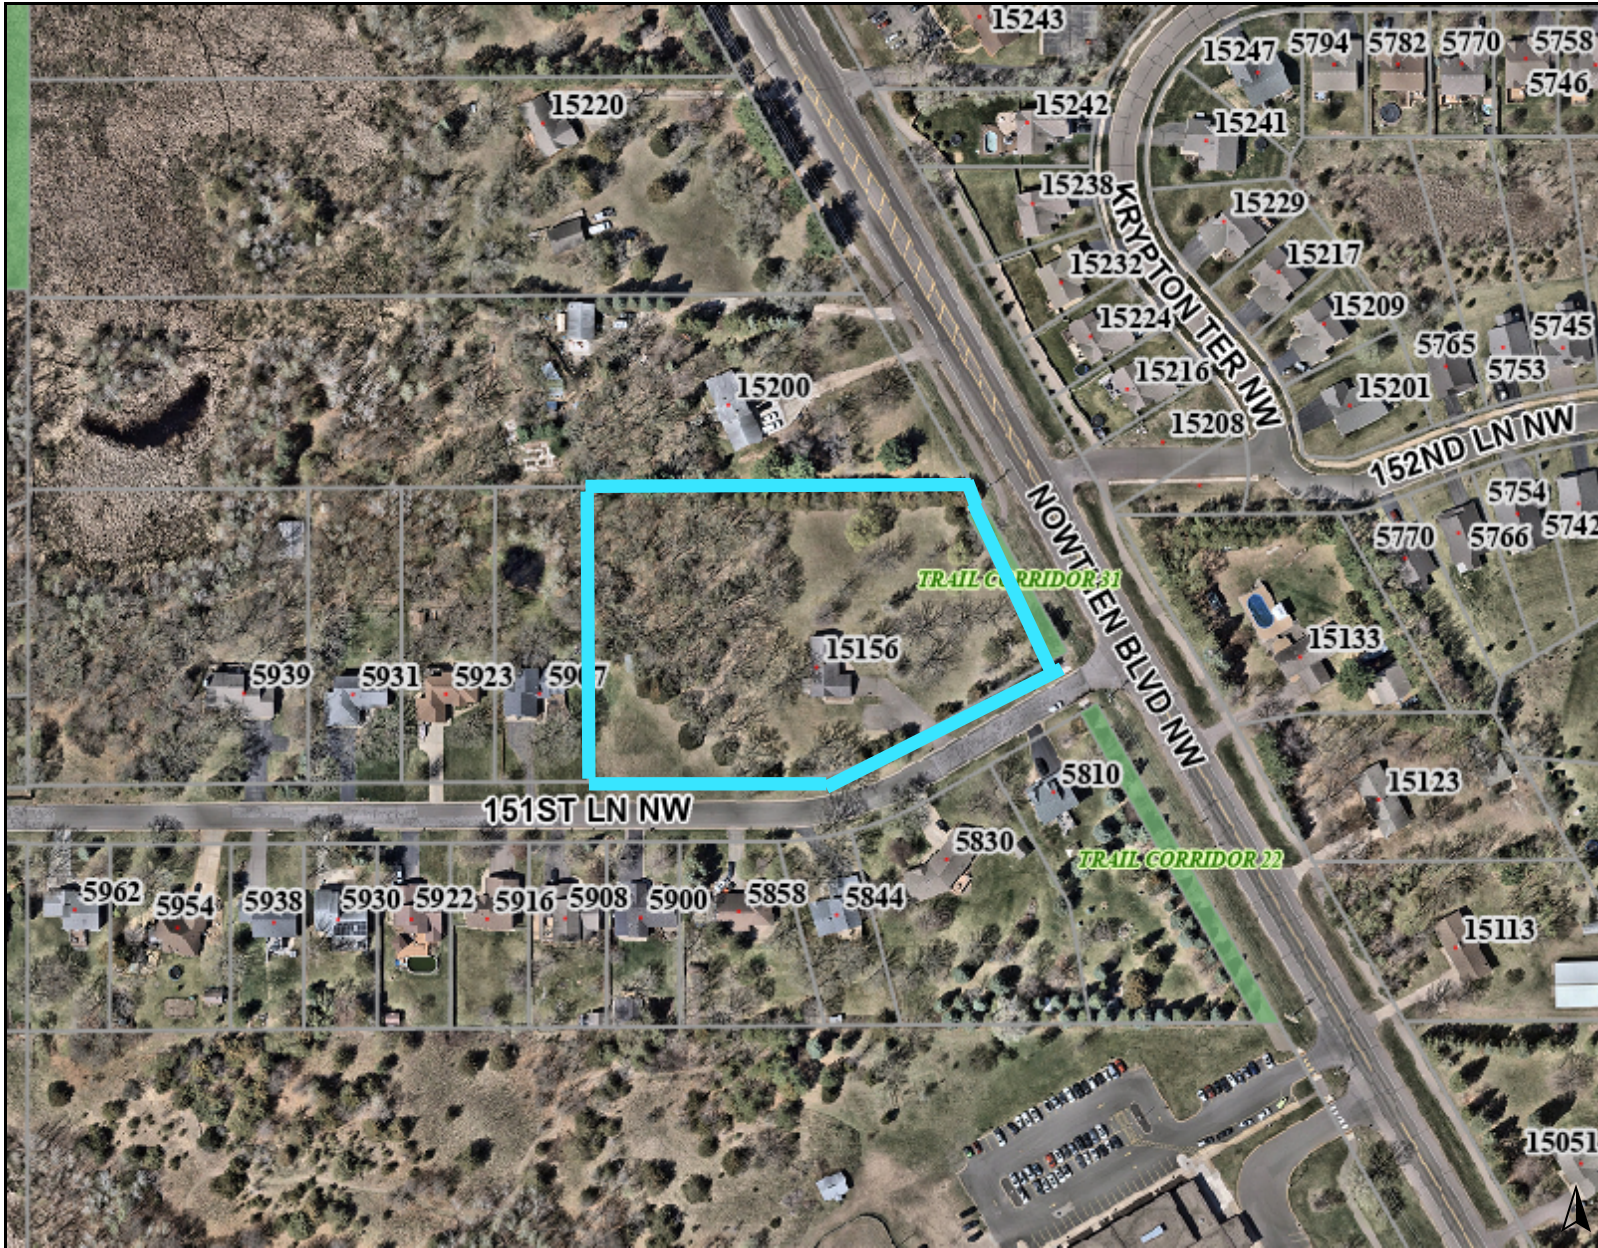

Brookside Terrace Preliminary Plat

Address:

15156 Nowthen Blvd NW

PID: 23-32-25-42-0009

This map is a user generated static output from an Internet mapping site and is for reference only. Data layers that appear on this map may or may not be accurate, current, or otherwise reliable.