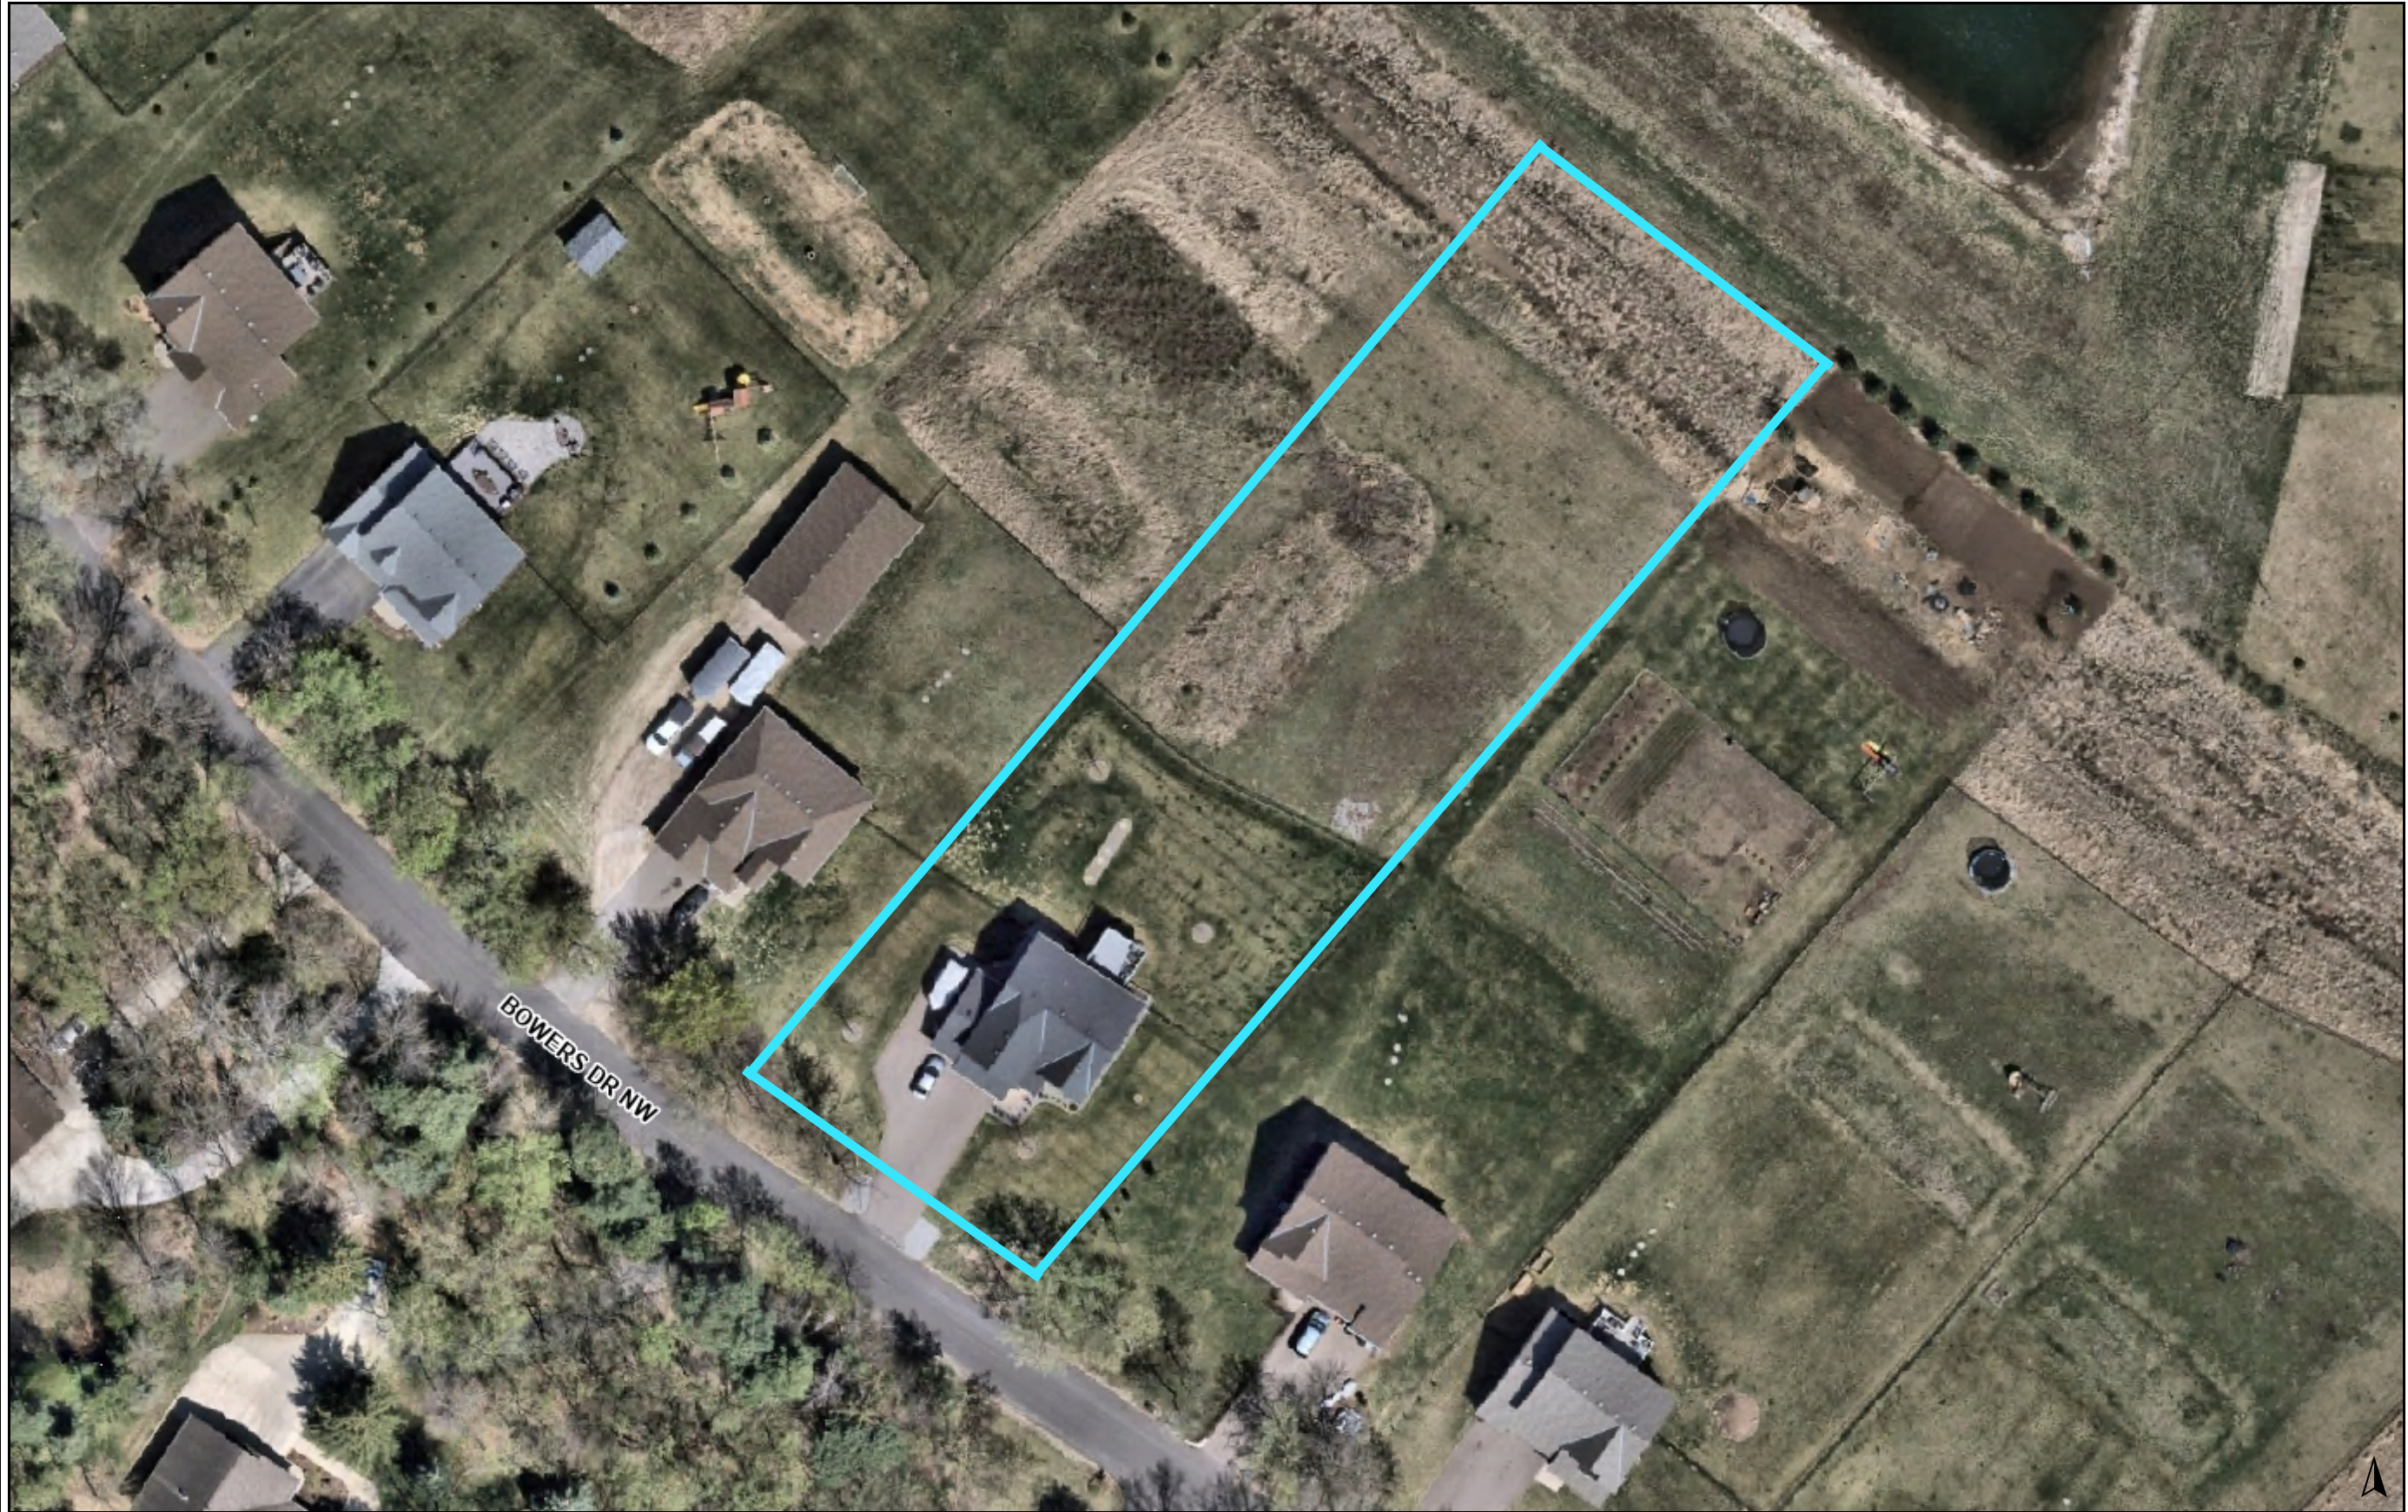

Private Kennel License - 14365 Bowers DR NW

Address:
14365 Bowers Drive NW,
Ramsey, MN 55303

PID:
29-32-25-32-0014

This map is a user generated static output from an Internet mapping site and is for reference only. Data layers that appear on this map may or may not be accurate, current, or otherwise reliable.

THIS MAP IS NOT TO BE USED FOR NAVIGATION