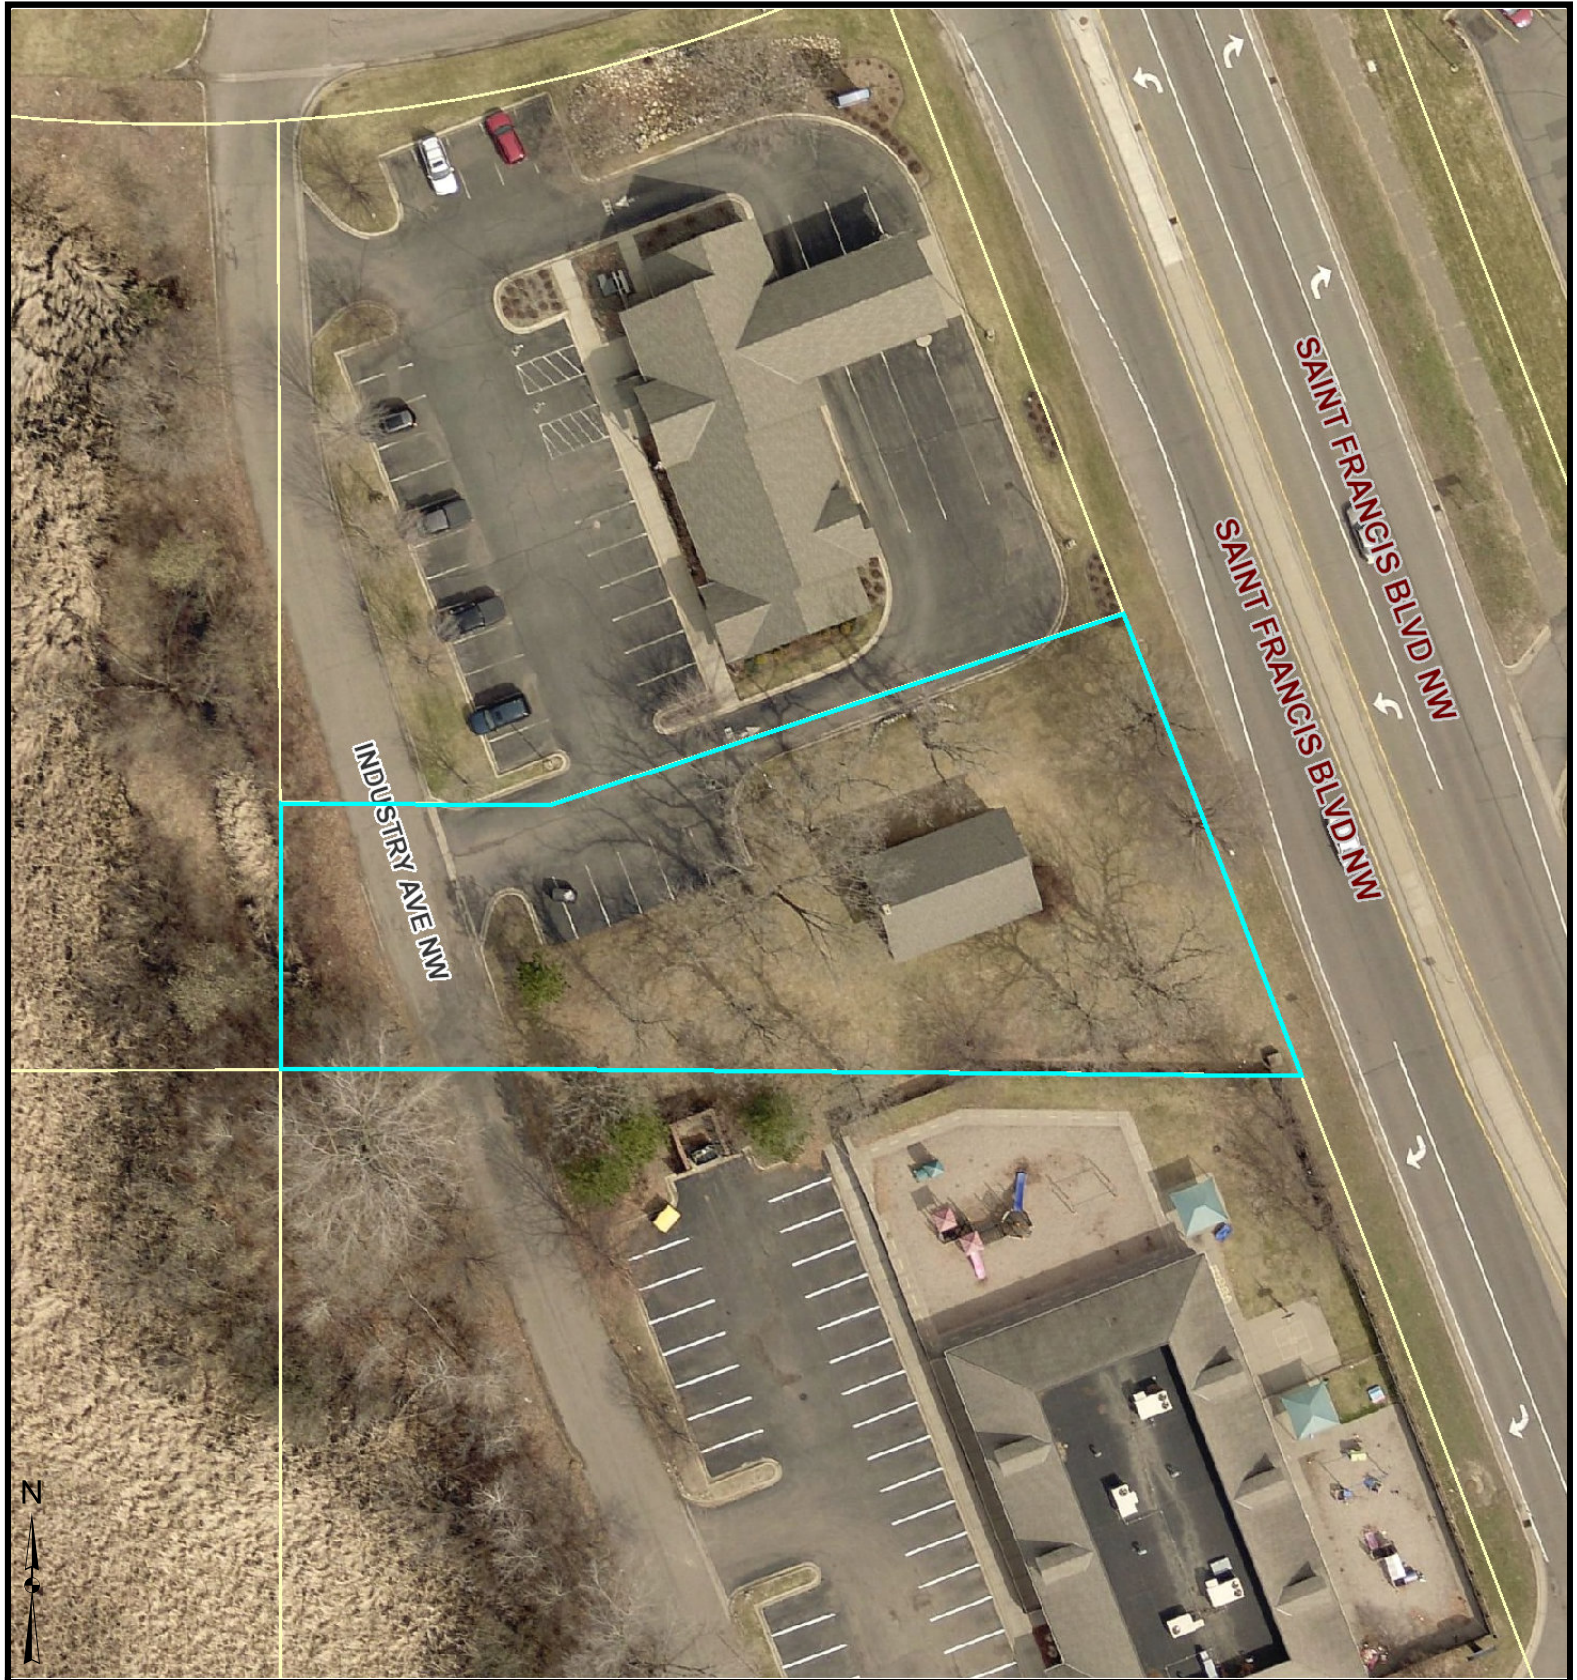

# Anoka County Parcel Viewer

**Parcel Information:**      Approx. Acres: 0.49  
25-32-25-43-0063      Commissioner: MATT LOOK  
14120 SAINT FRANCIS BLVD NW  
RAMSEY  
MN 55303  
Plat: OLD SCHOOL HOUSE NO. 28 ADDITION

**Owner Information:**  
RAMSEY CITY OF  
7550 SUNWOOD DRIVE  
RAMSEY  
MN  
55303