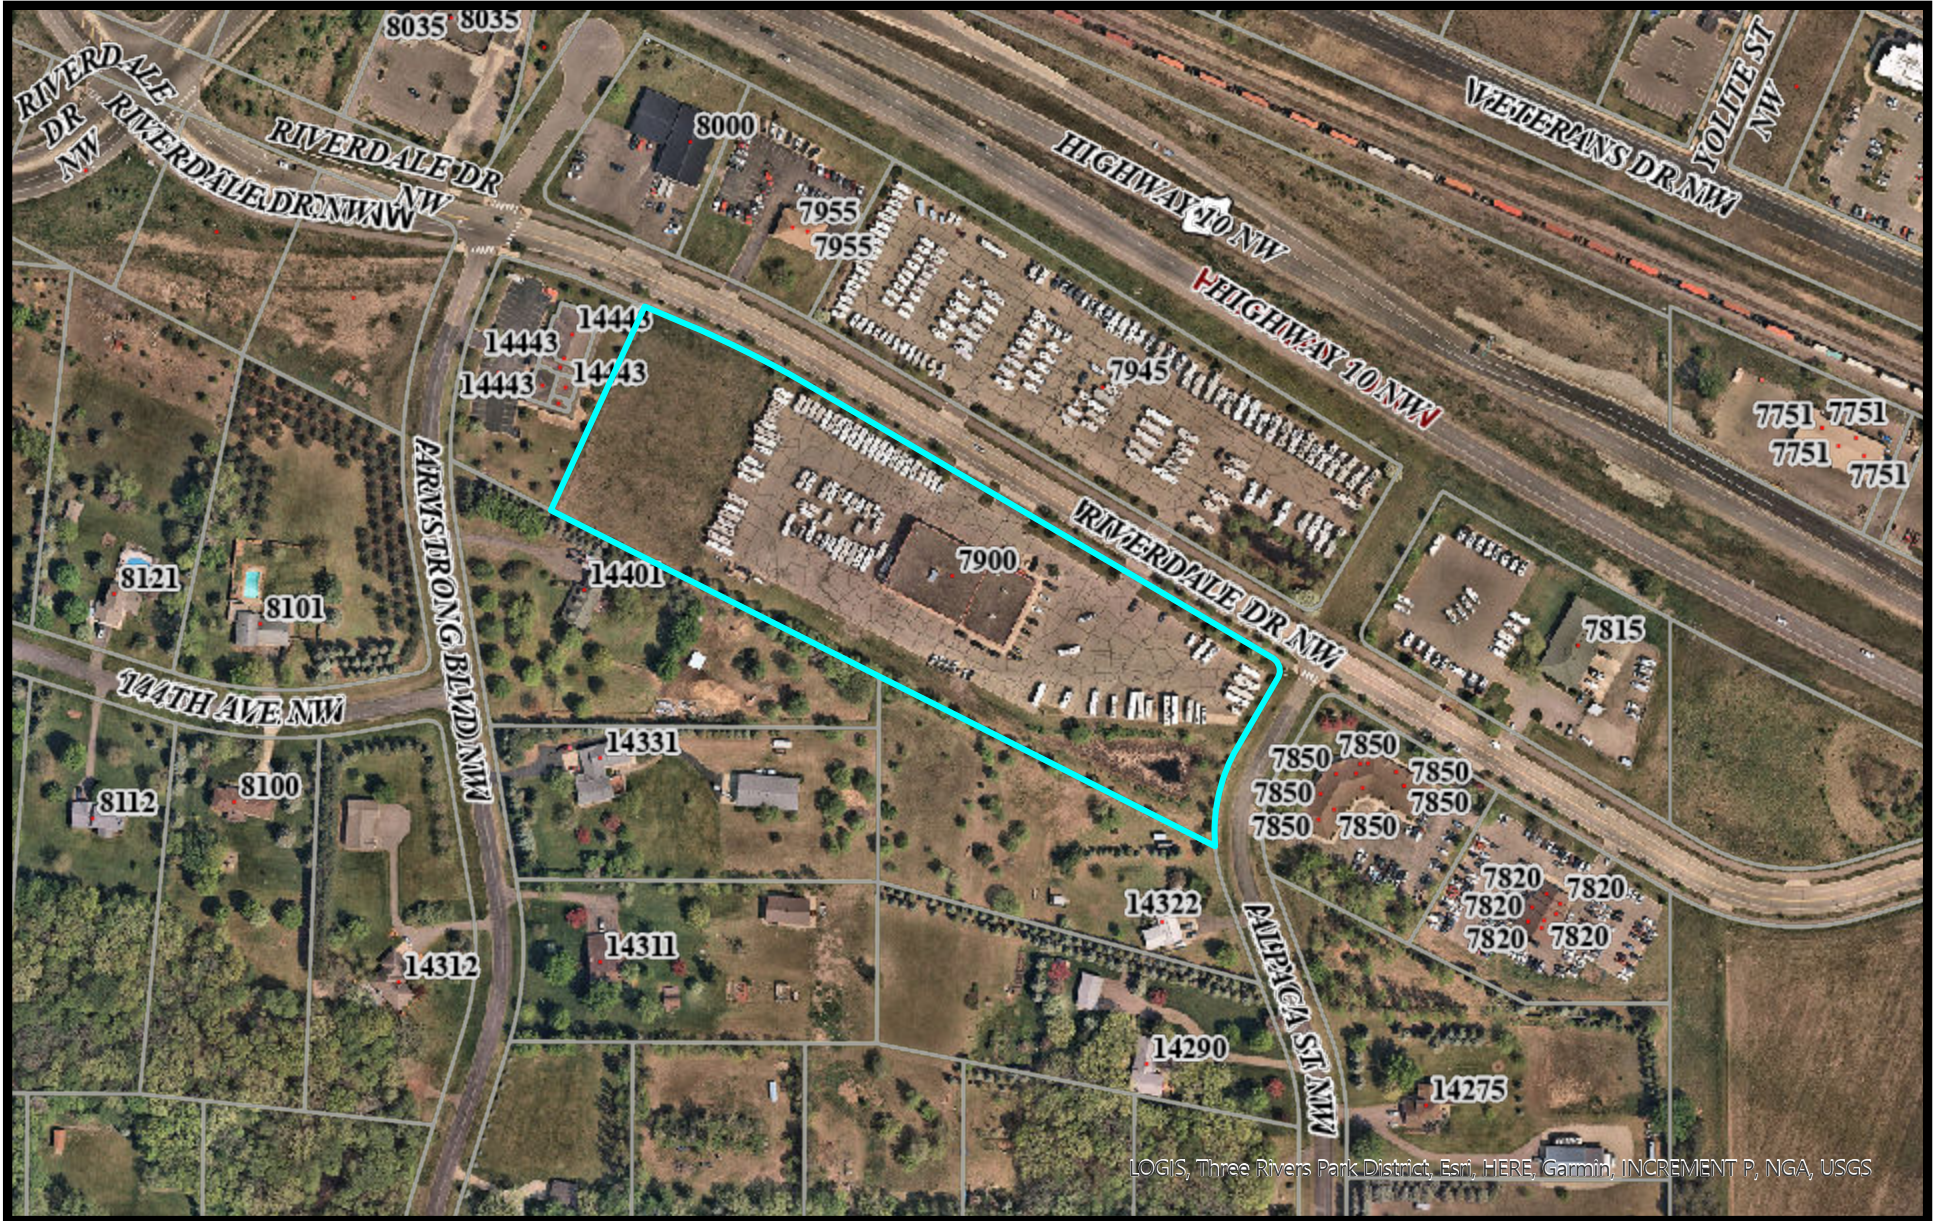

Pleasureland RV

Site Location Map

Print Date: February 19, 2025

0 0.02 0.04 0.07 0.11 0.14 mi