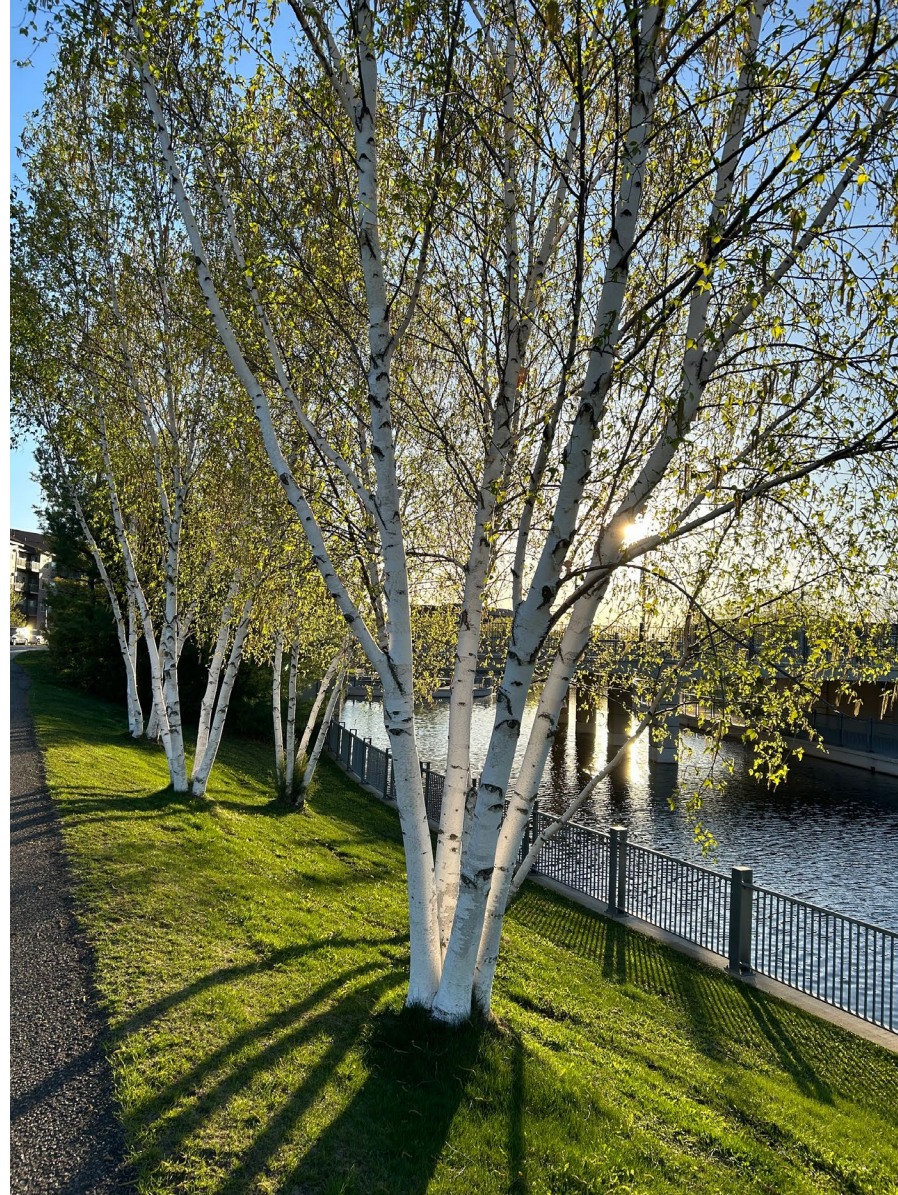

PHOTO CONTEST WINNERS - 2024

The background features a light beige color with faint, stylized silhouettes of reeds or tall grasses on the left side. At the bottom, there is a dark blue wavy graphic element that resembles a horizon or water.

Evening Brilliance
Chad Lindgren

Brookside in the Morning

Jenna Martin

Dancing Lights
Michelle Osterhus

Watch Out!
Michelle Osterhus

The background features a light beige illustration of reeds or tall grasses on the left side, with several long, thin blades and two larger, rounded seed heads. The bottom of the page is decorated with a dark blue wavy shape that resembles a horizon or a body of water.