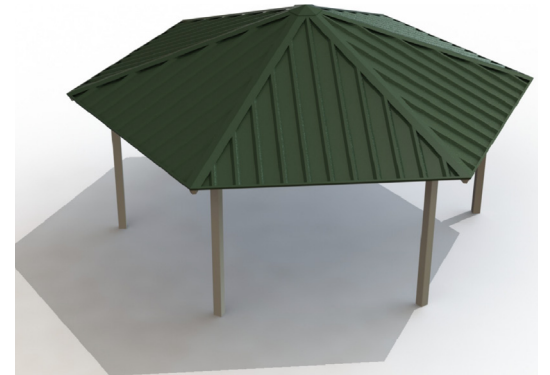

River's Bend Park Pavilion

shown with stone veneer posts

6-sided park pavilion

Roof: Metal top, tongue-and-groove roof interior

Colors: Many options available

Hexagonal Pavilion

River's Bend Park Pavilion

Pizza Oven / Fireplace