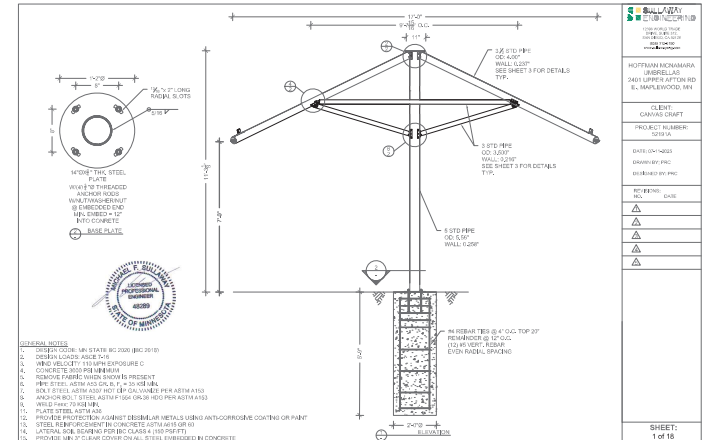

PAVILIONS + UMBRELLA

PAVILIONS

Manufacturer: Polygon
 Product: REK 16 x 24
 Summary: Steel frame shade pavilion with standing seam metal roof over tongue & groove wood cathedral ceiling

FIXED UMBRELLAS

Manufacturer: Canvas Craft
 Product: 12' x 12' Square Marine Grade Umbrella & 8' Dia Hexagon, Freestanding Marine Grade Umbrella