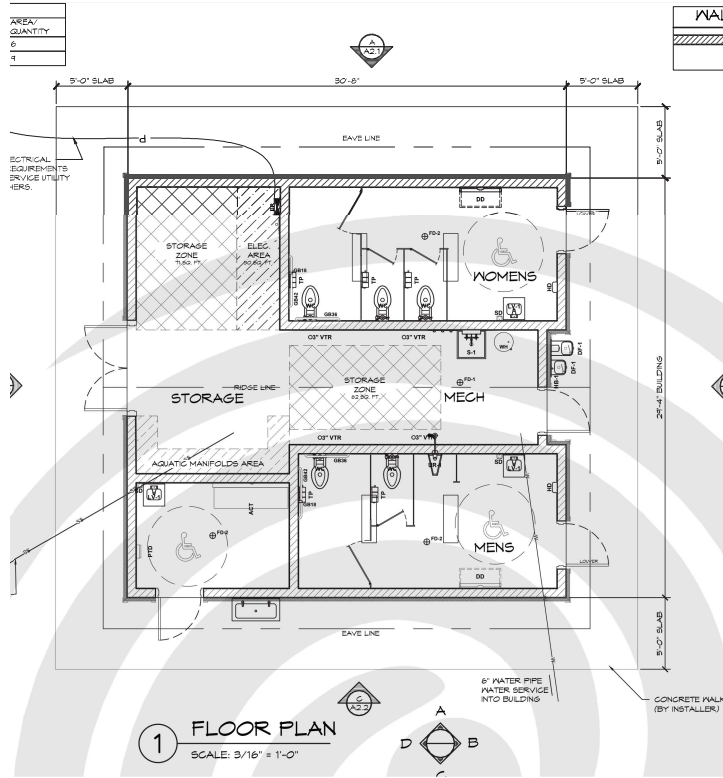

THE WATERFRONT

RAMSEY, MN
SEPTEMBER 09, 2025
DF/ DAMON FA

PARKS COMMISSION

PREFABRICATED RESTROOM FACILITY

Manufacturer: Romtec
 Product: Semi-Custom Structure
 Summary: Restroom and supply building, cedar lap siding over

PAVILIONS + UMBRELLA

PAVILIONS

Manufacturer: Polygon
 Product: REK 16 x 24
 Summary: Steel frame shade pavilion with standing seam metal roof over tongue & groove wood cathedral ceiling

FIXED UMBRELLAS

Manufacturer: Canvas Craft
 Product: 12' x 12' Square Marine Grade Umbrella & 8' Dia Hexagon, Freestanding Marine Grade Umbrella