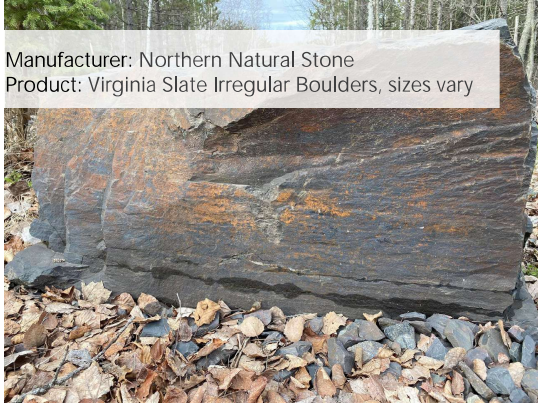

STONE SELECTIONS