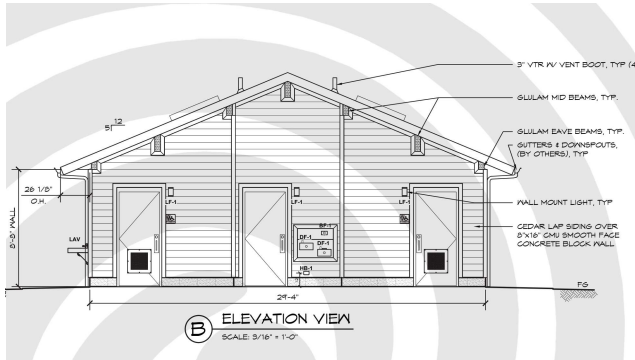

THE WATERFRONT

RAMSEY, MN
SEPTEMBER 09, 2025
DF/ DAMON FA

PARKS COMMISSION

PREFABRICATED RESTROOM FACILITY

Manufacturer: Romtec
 Product: Semi-Custom Structure
 Summary: Restroom and supply building, cedar lap siding over