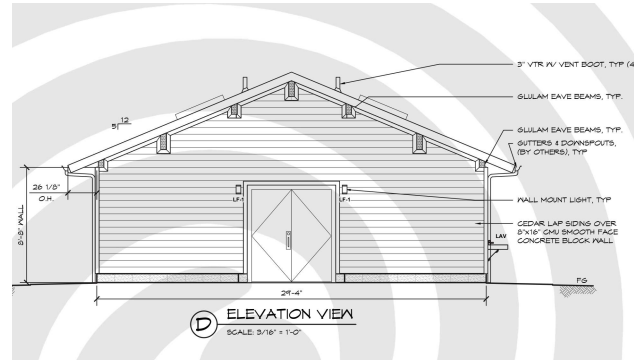

THE WATERFRONT

RAMSEY, MN
SEPTEMBER 09, 2025
DF/ DAMON FA

PARKS COMMISSION

PREFABRICATED RESTROOM FACILITY

Manufacturer: Romtec
 Product: Semi-Custom Structure
 Summary: Restroom and supply building, cedar lap siding over

PAVILIONS + UMBRELLA

PAVILIONS

Manufacturer: Polygon
 Product: REK 16 x 24
 Summary: Steel frame shade pavilion with standing seam metal roof over tongue & groove wood cathedral ceiling

FIXED UMBRELLAS

Manufacturer: Canvas Craft
 Product: 12' x 12' Square Marine Grade Umbrella & 8' Dia Hexagon, Freestanding Marine Grade Umbrella