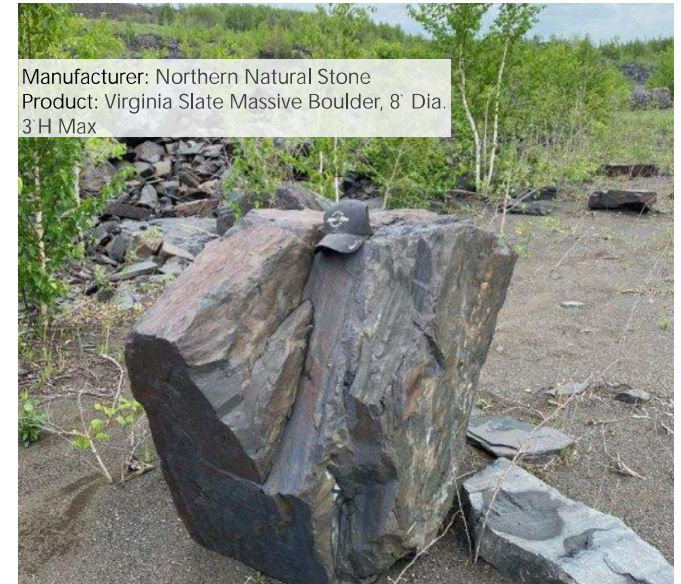

STONE SELECTIONS