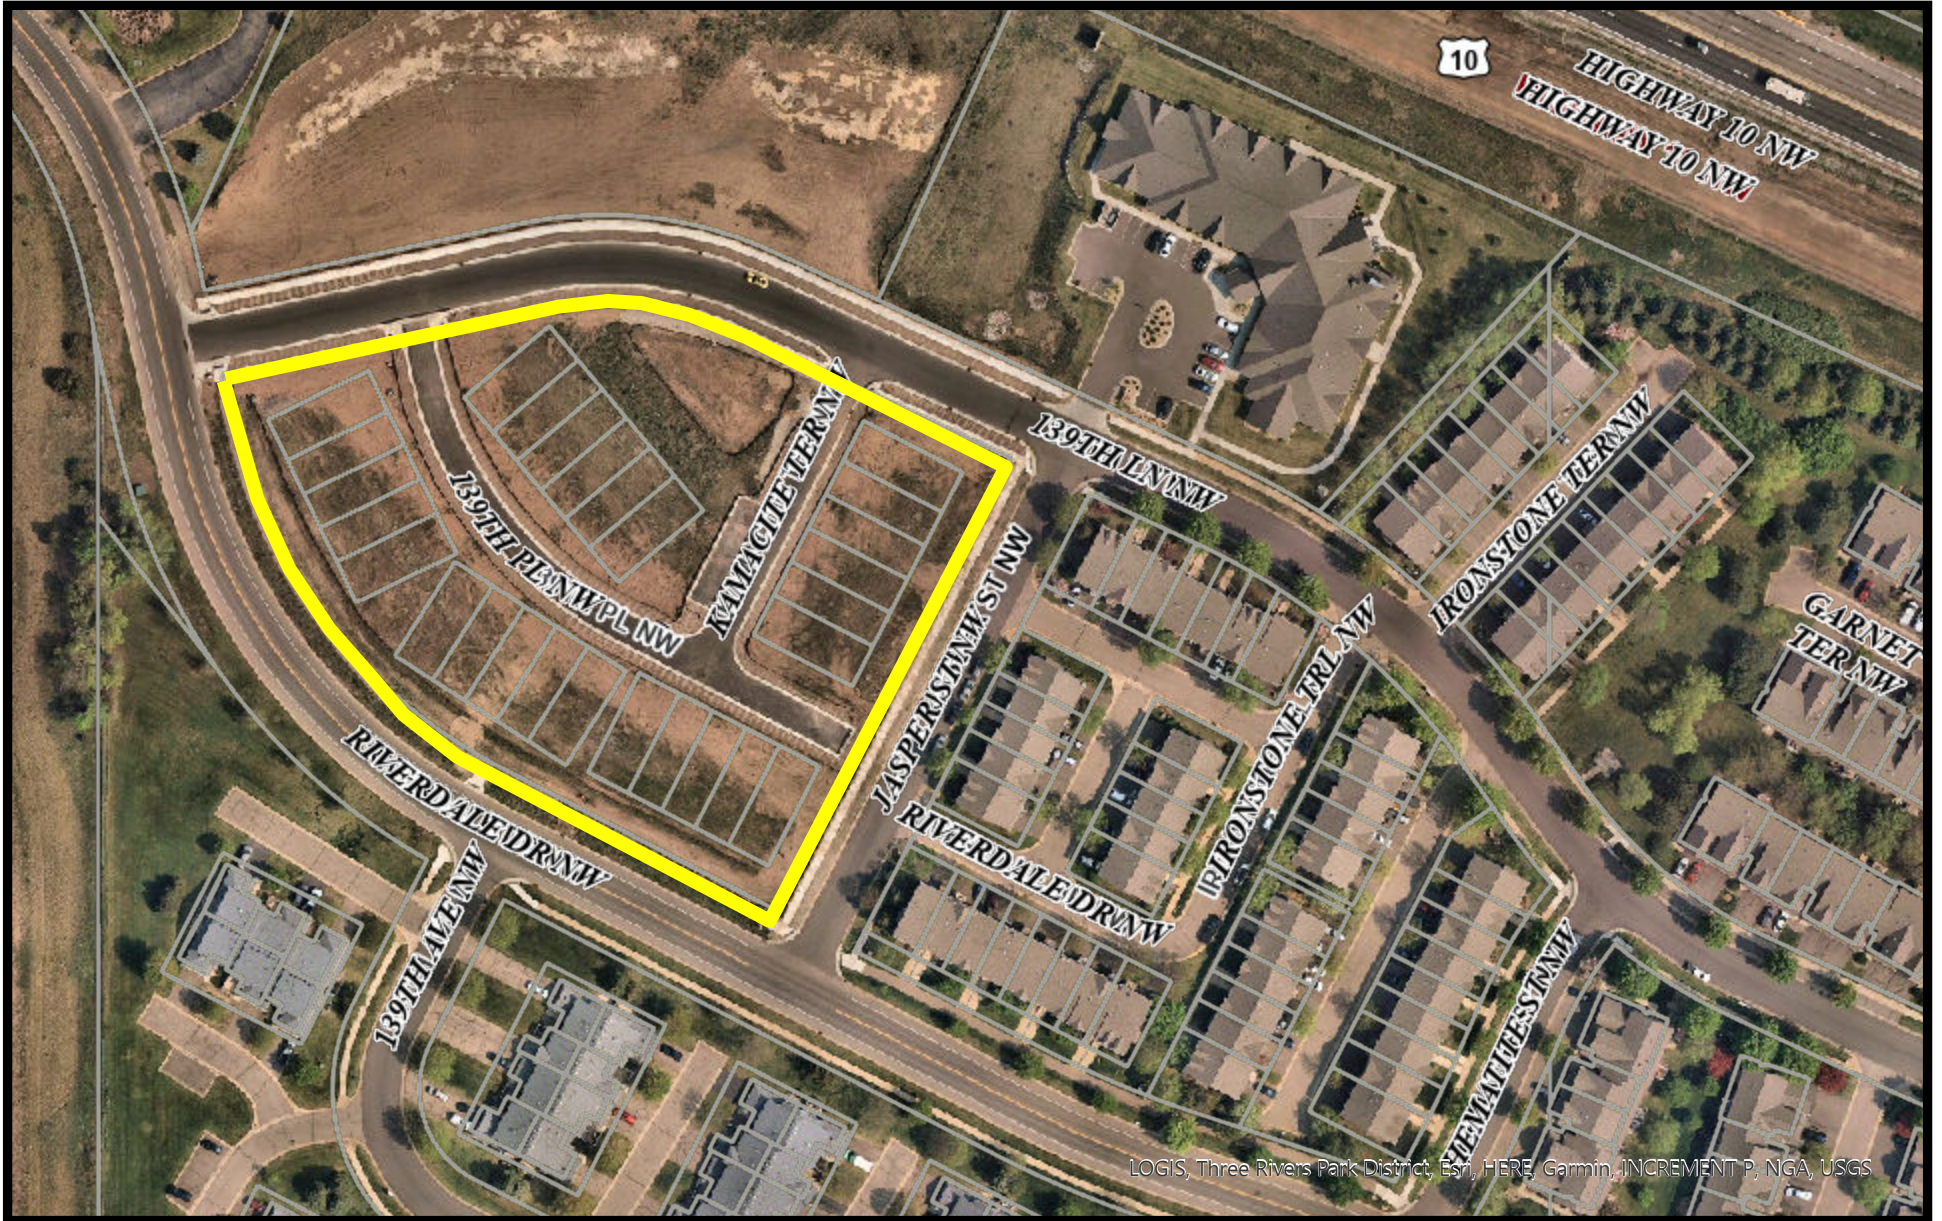

Rivenwick Village 4th Addition

Location Map: 139th Lane NW & Riverdale Drive NW

LOGIS, Three Rivers Park District, Esri, HERE, Garmin, INCREMENT P, NGA, USGS

Print Date: April 14, 2025

0 0.00 0.01 0.03 0.04 0.06
mi