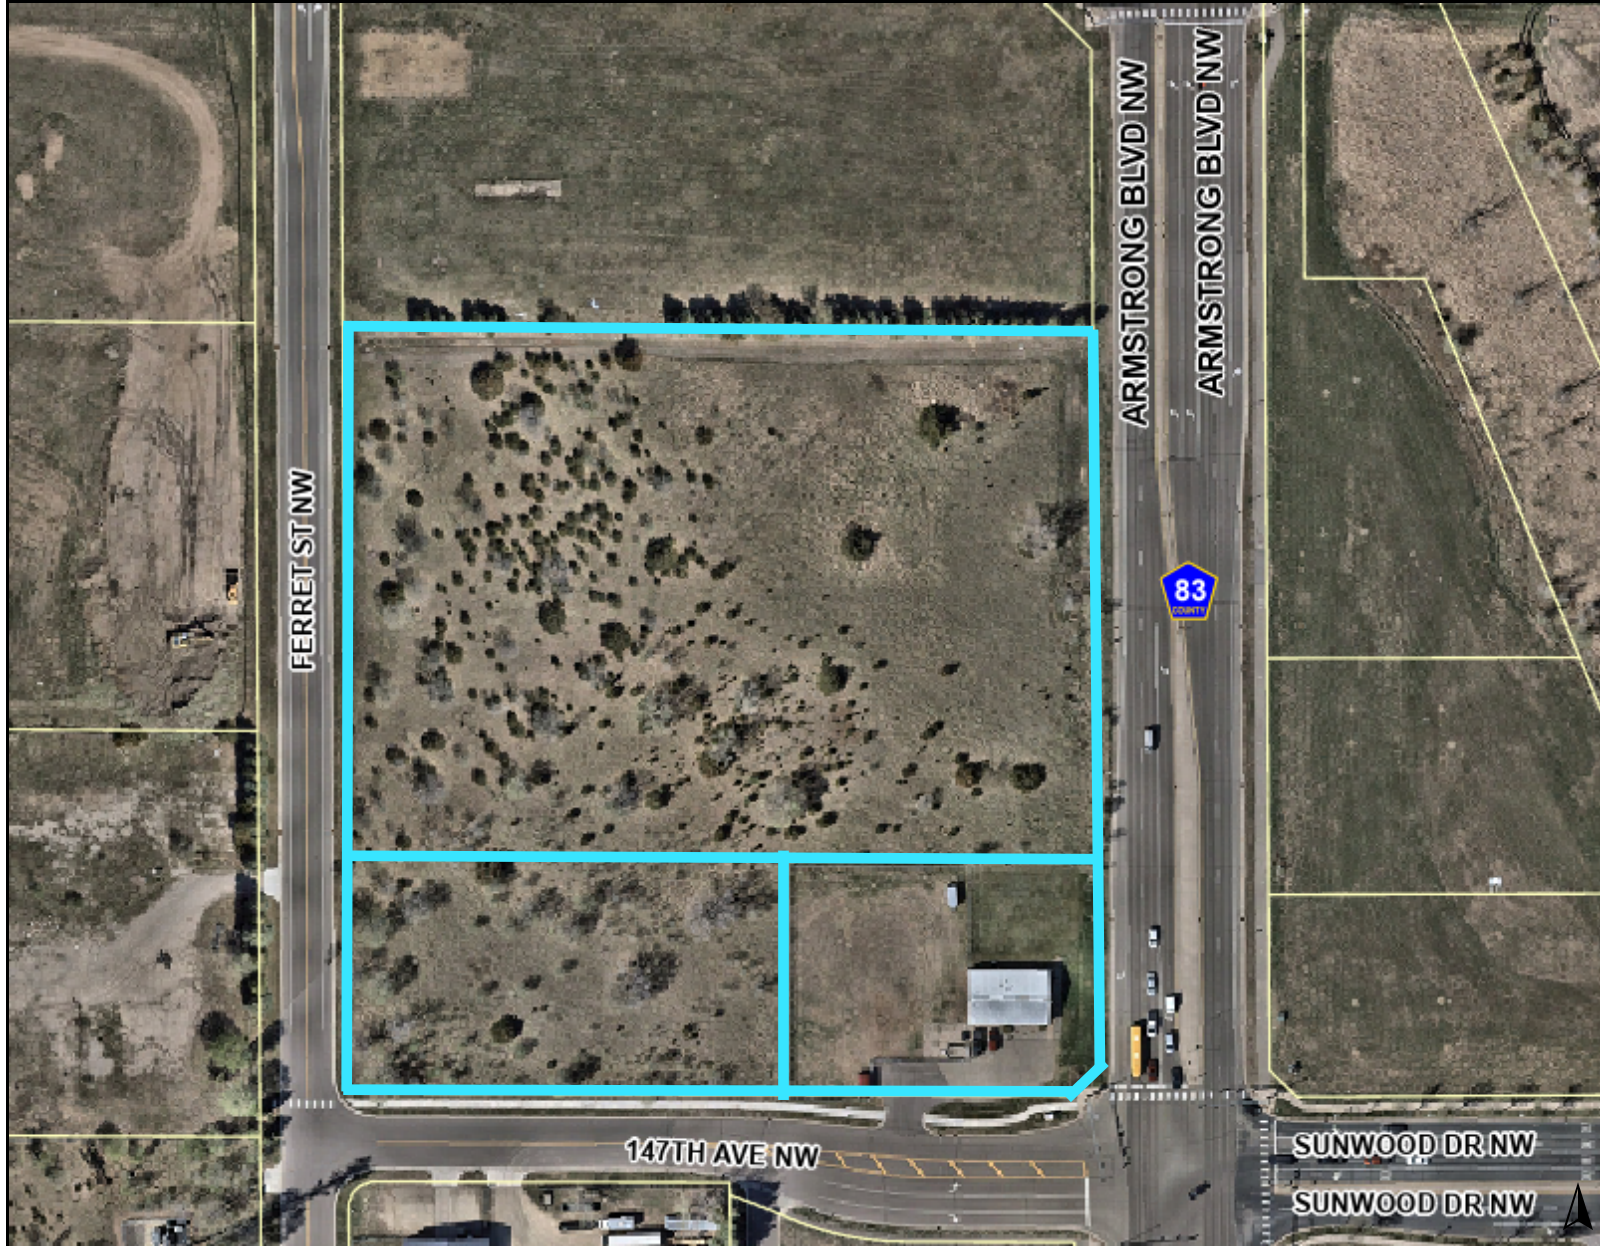

# All Day Retail

Address:

14700 Armstrong Blvd NW

PIDs:

29-32-25-11-0011

29-32-25-11-0007

29-32-25-11-0008