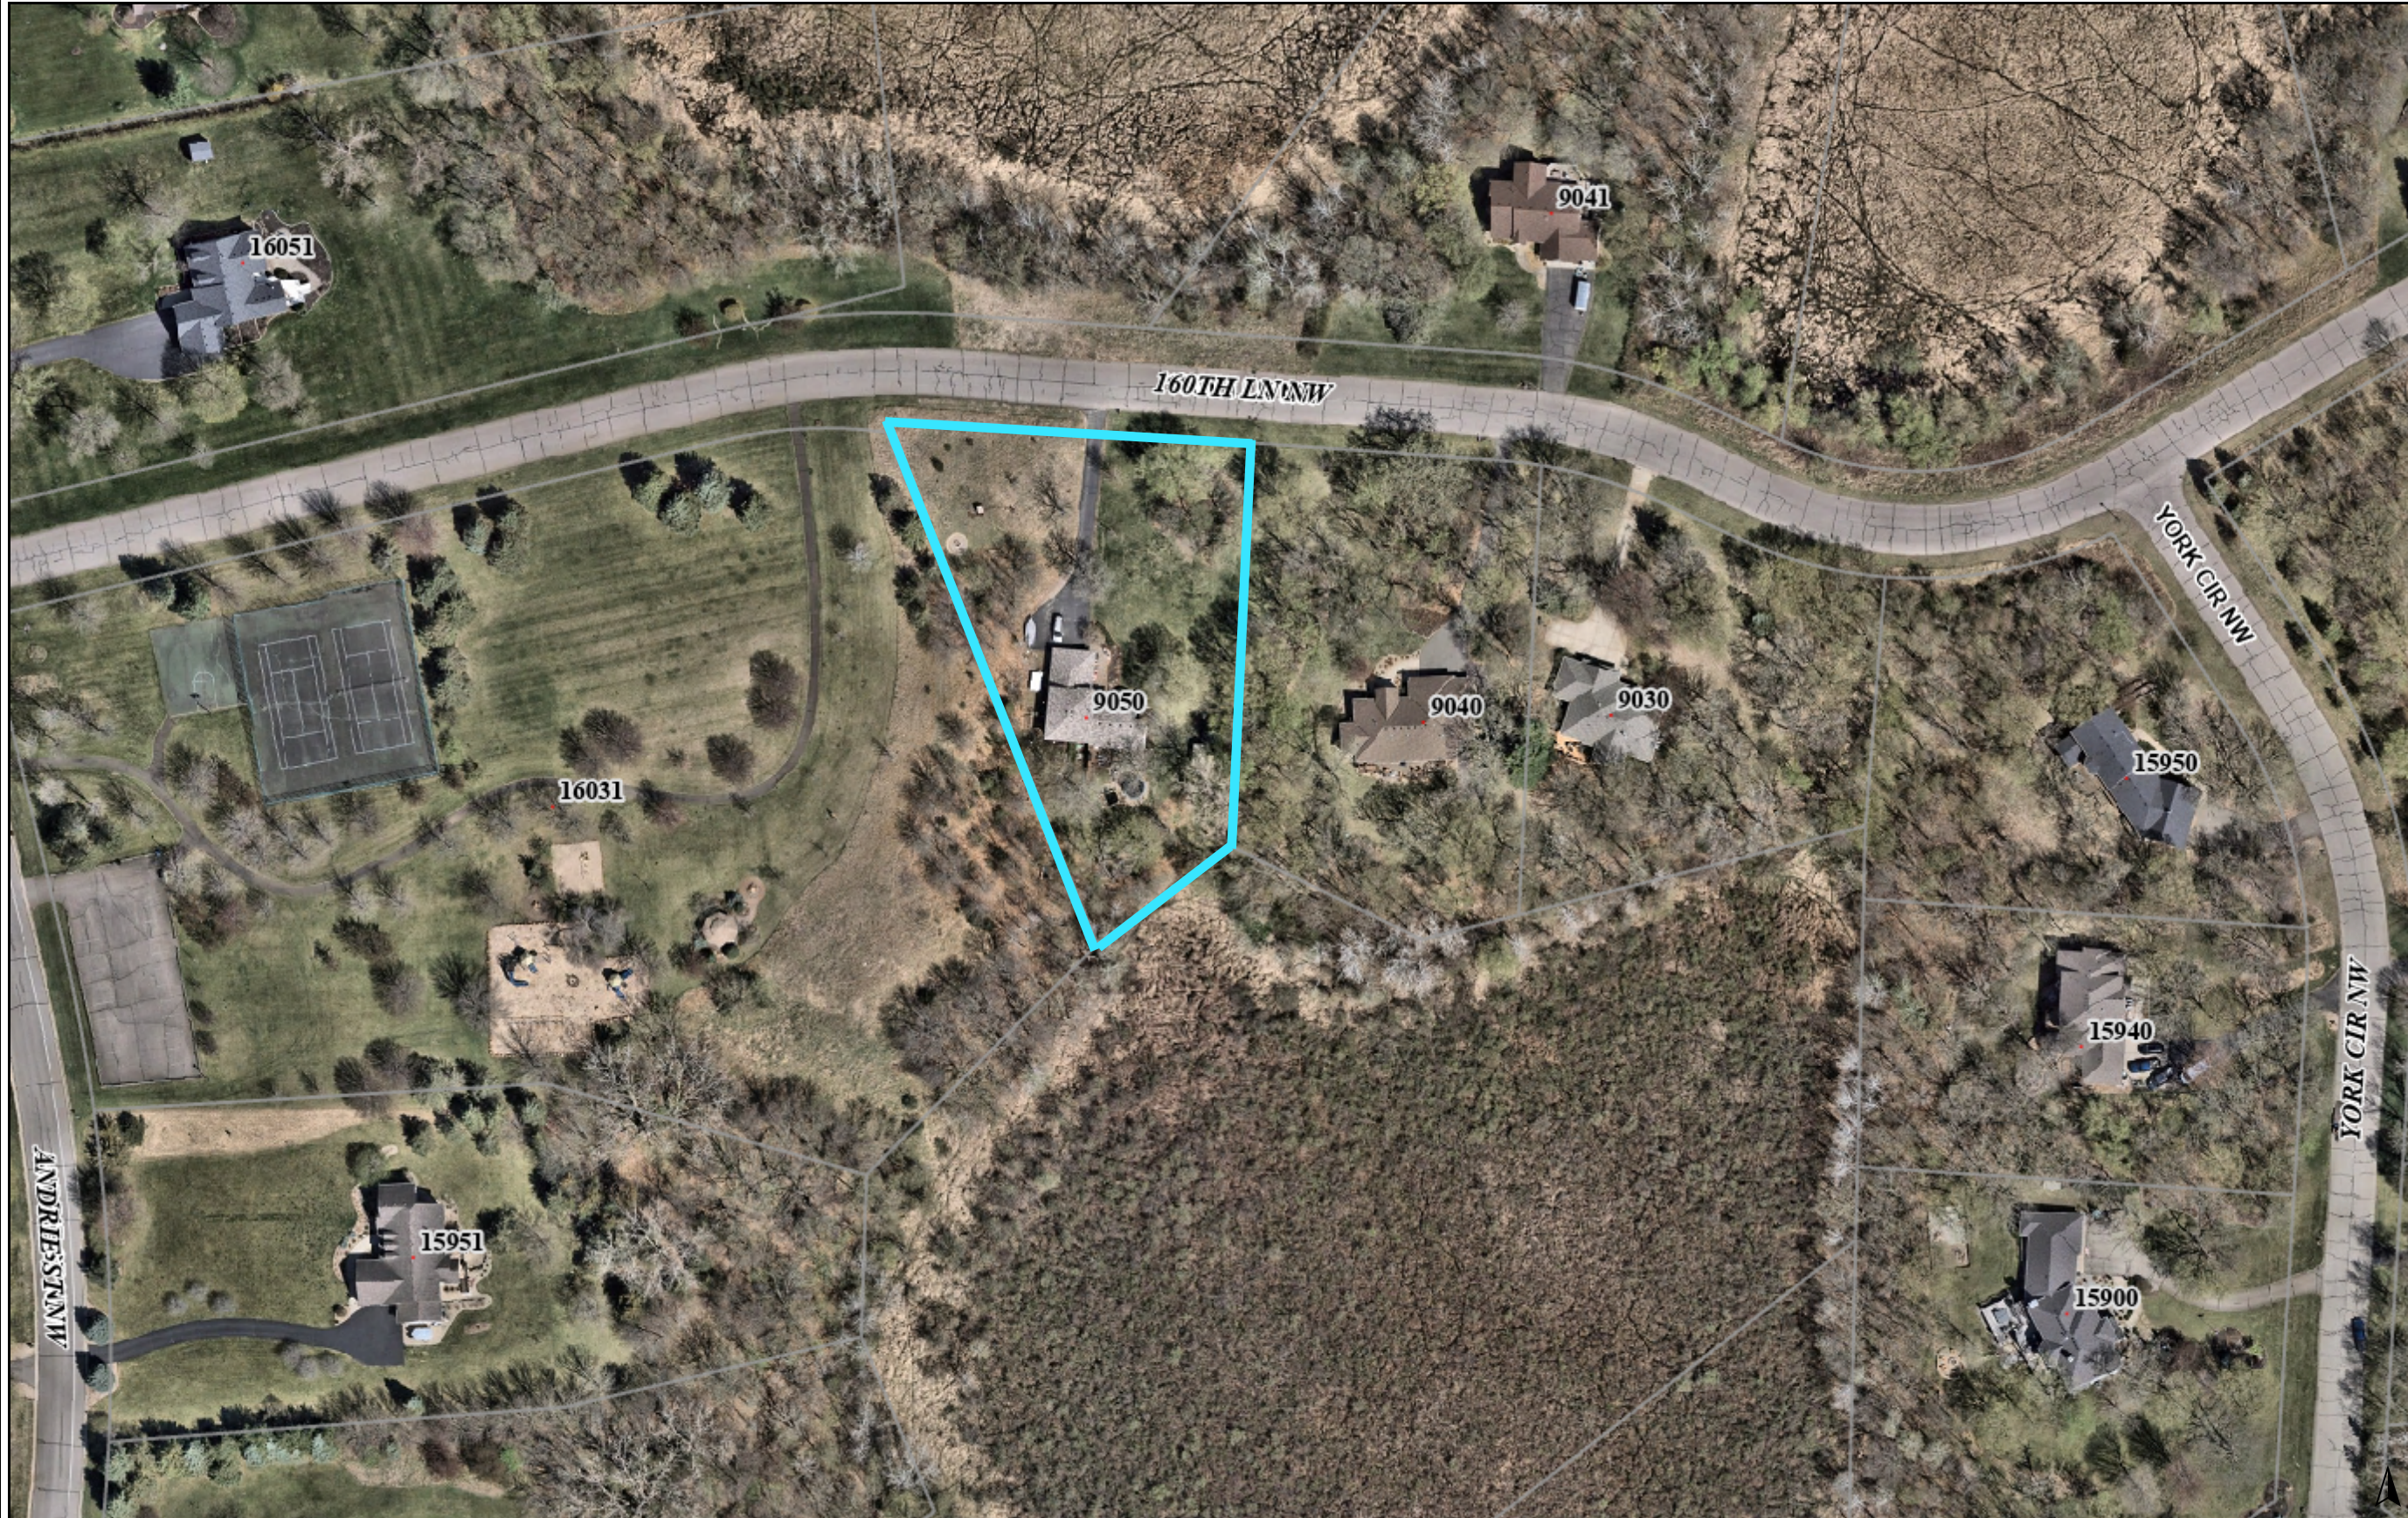

Deluca Variance - 9050 160th Lane NW

Address:
9050 160th Lane NW,
Ramsey MN 55303

PID:
18-32-25-42-0012