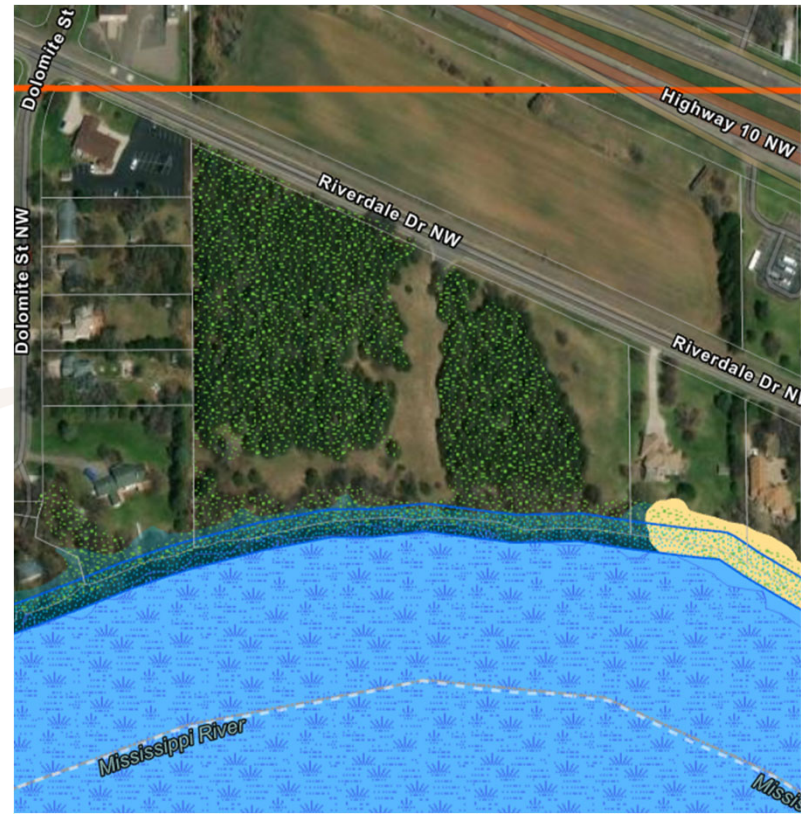

MN DNR's PRIMARY CONSERVATION AREAS (PCAs) MAPPING TOOL

Existing Significant Vegetative Stand

Shore Impact Zone (SIZ)