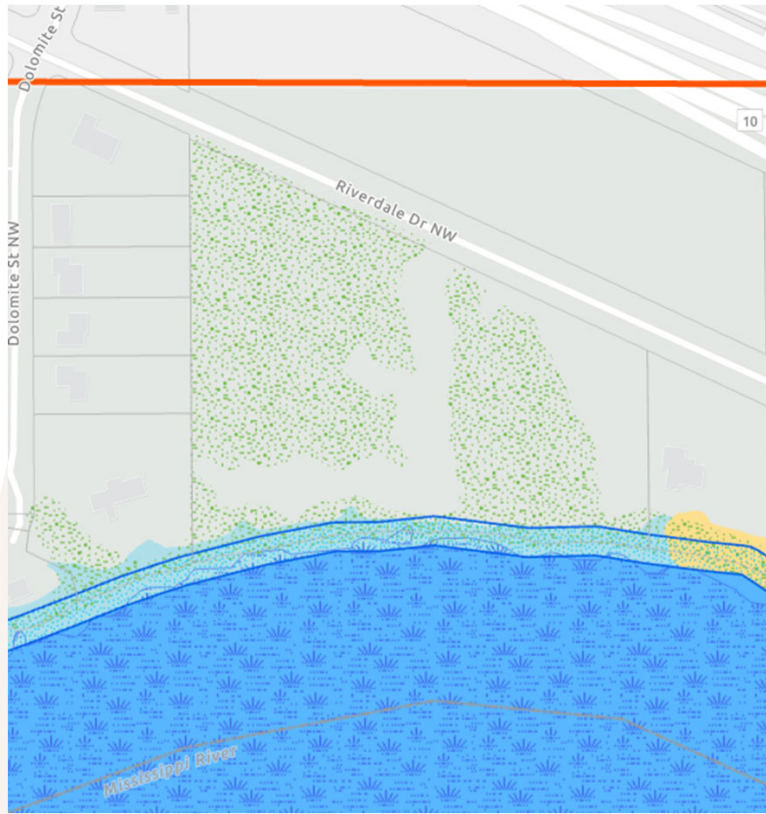

MN DNR's PRIMARY CONSERVATION AREAS (PCAs) MAPPING TOOL

Existing Significant Vegetative Stand

Shore Impact Zone (SIZ)