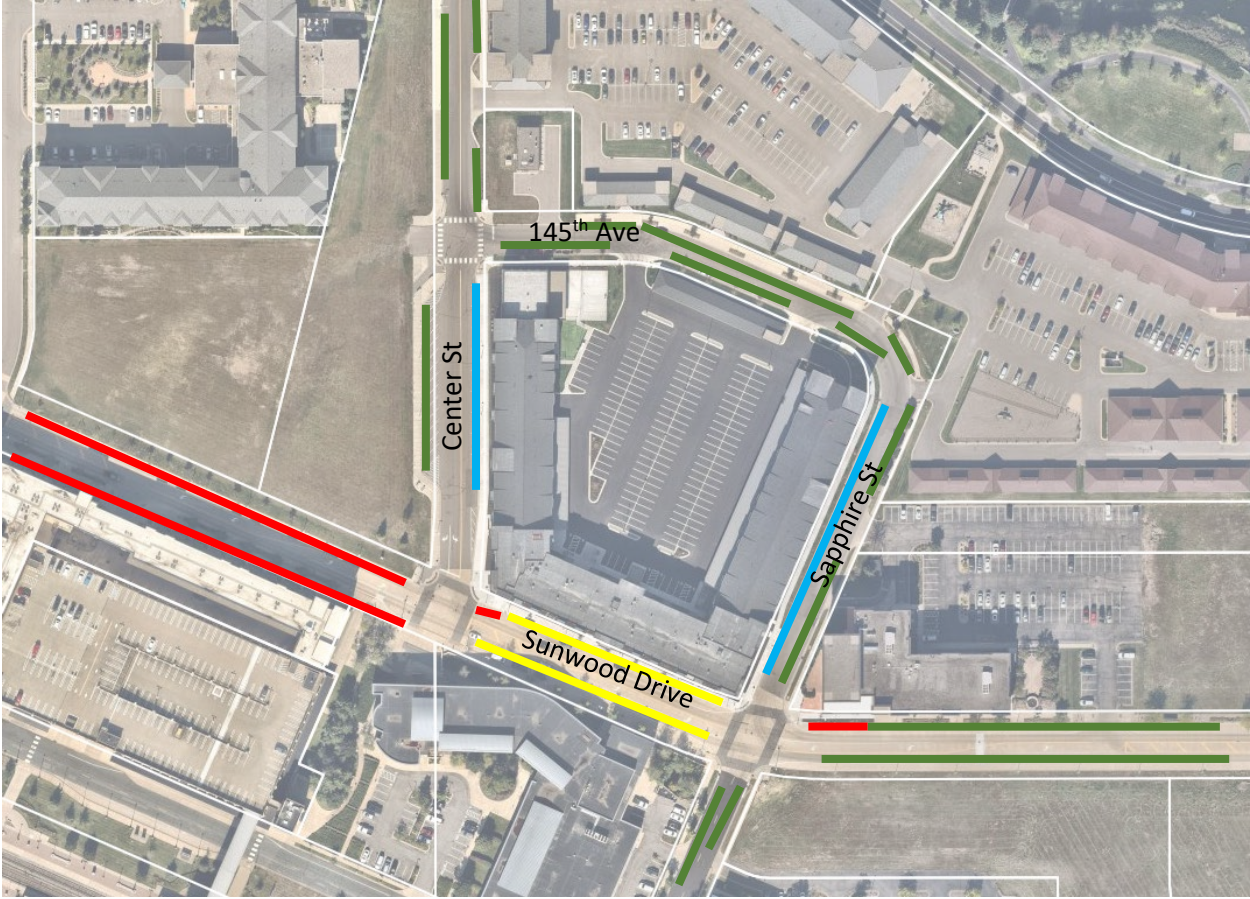

**Proposed Parking Time Limits around Skyline on Sunwood**

- Green** – No Restriction
- Red** – No Parking (already restricted)
- Yellow** – Proposed 1-hour limit
- Blue** – Proposed 2-hour limit