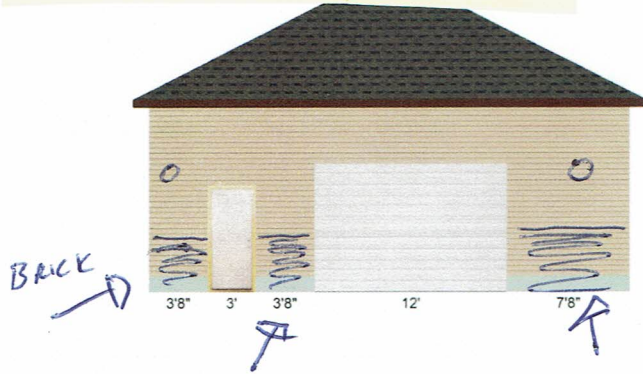

3. Recall your design by entering Design ID: 312551384246
4. Follow the on-screen purchasing instructions

Garage Image

Date: 9/23/2025 - 12:57 PM
Design ID: 312551384246
Estimate ID: 8047

MENARDS

Design & Buy™ GARAGE

labor, and delivery not included.

SIDEWALL C

Mastercraft® 36W x 80H Primed Steel 6-Panel
12X8 White Deep Ribbed Torsion Spring (R-Value 6.5)

ENDWALL A

24"W x 24"H Performax™ Slider Window with Nailing Flange