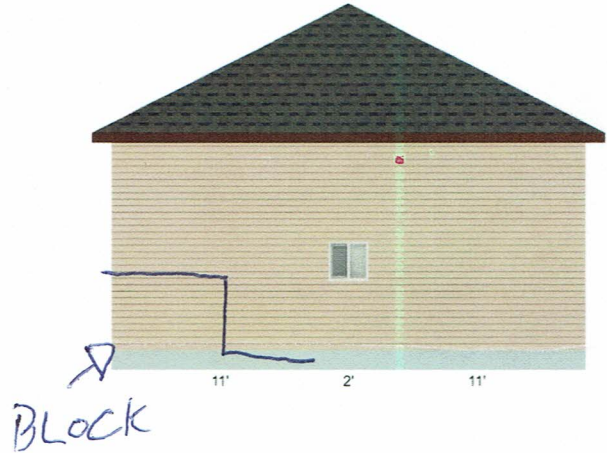

3. Recall your design by entering Design ID: 312551384246
4. Follow the on-screen purchasing instructions

Garage Image

Date: 9/23/2025 - 12:57 PM
Design ID: 312551384246
Estimate ID: 8047

MENARDS

Design & Buy™ GARAGE

labor, and delivery not included.

SIDEWALL C

Mastercraft® 36W x 80H Primed Steel 6-Panel
12X8 White Deep Ribbed Torsion Spring (R-Value 6.5)

ENDWALL A

24"W x 24"H Performax™ Slider Window with Nailing Flange

BRICK 4' & 2 LIGHTS

ALL MATCHING

SIDING & SHINGLES WILL MATCH. THE PROGRAM DIDN'T
HAVE MY COLOR

Design & Buy™ GARAGE

labor, and delivery not included.

Wall Configurations

*Some items like wainscot, gutter, gable accents, are not displayed if selected.