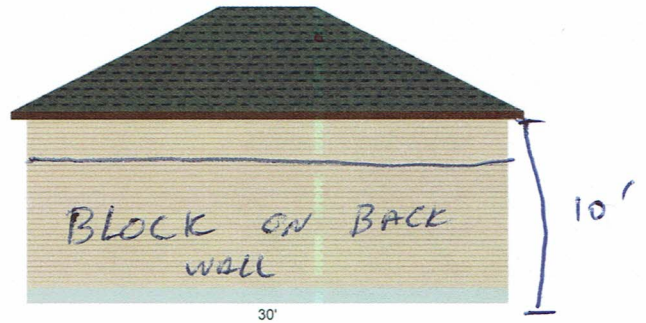

Design & Buy™ GARAGE

labor, and delivery not included.

Wall Configurations

*Some items like wainscot, gutter, gable accents, are not displayed if selected.

SIDEWALL D