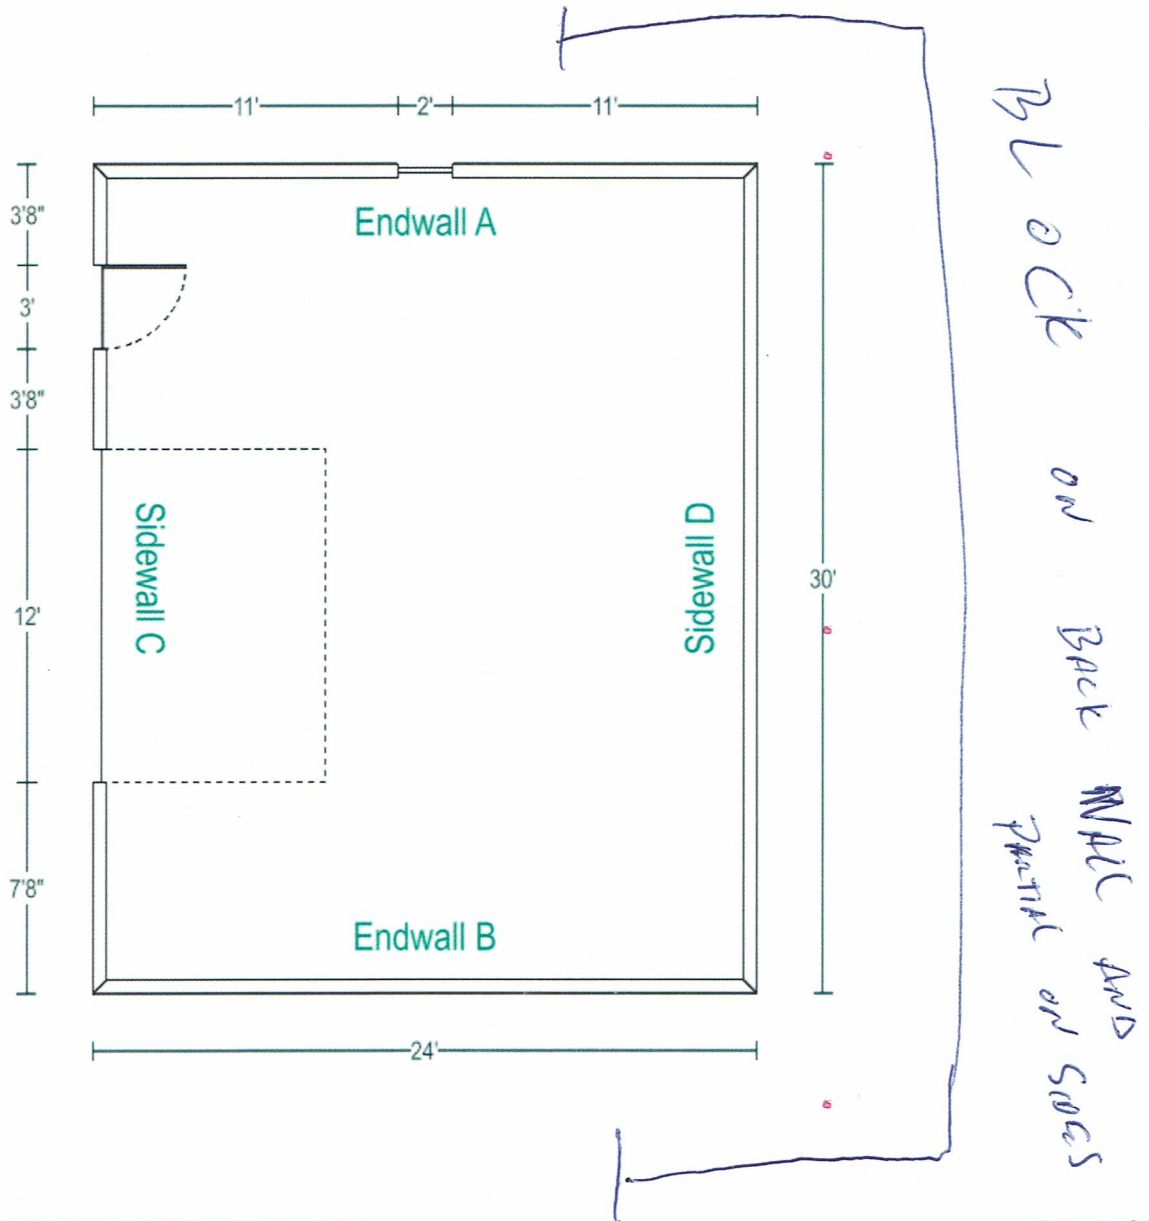

Design & Buy™

GARAGE

...x, labor, and delivery not included.

How to purchase your design at the store:

1. Enter Design ID: 312551384246 at the Design-It Center Kiosk in the Building Materials Department
2. Follow the on-screen purchasing instructions

3. Recall your design by entering Design ID: 312551384246
4. Follow the on-screen purchasing instructions

Garage Image