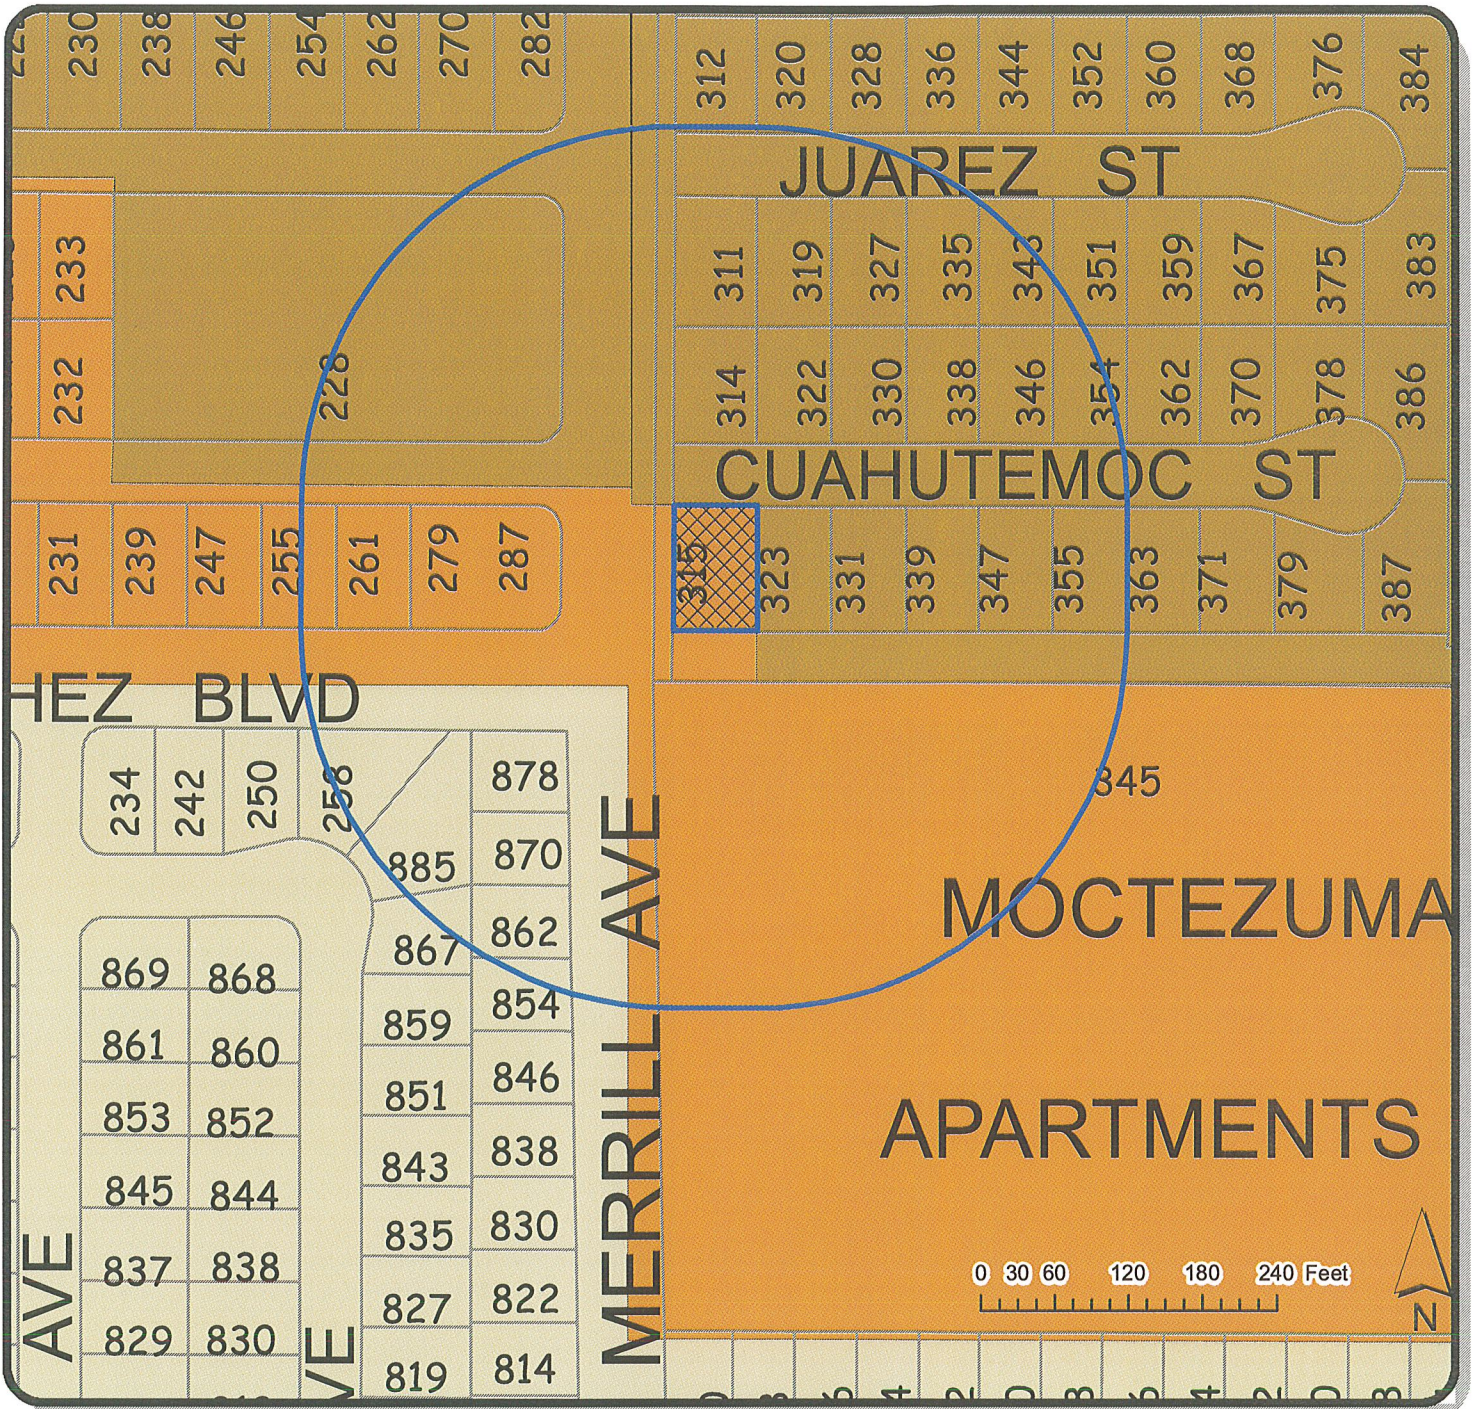

Location Map

PROPOSED LOCATION
PARCEL: 77528050
315 E CUAHUTEMOC ST

300 ft Notification Buffer

Location Map

REZONING

- ZONING LEGEND**
- MANUFACTURED HOME ZONING DISTRICTS
 - MH
 - MULTIPLE RESIDENCE ZONING DISTRICTS
 - R-2
 - R-3