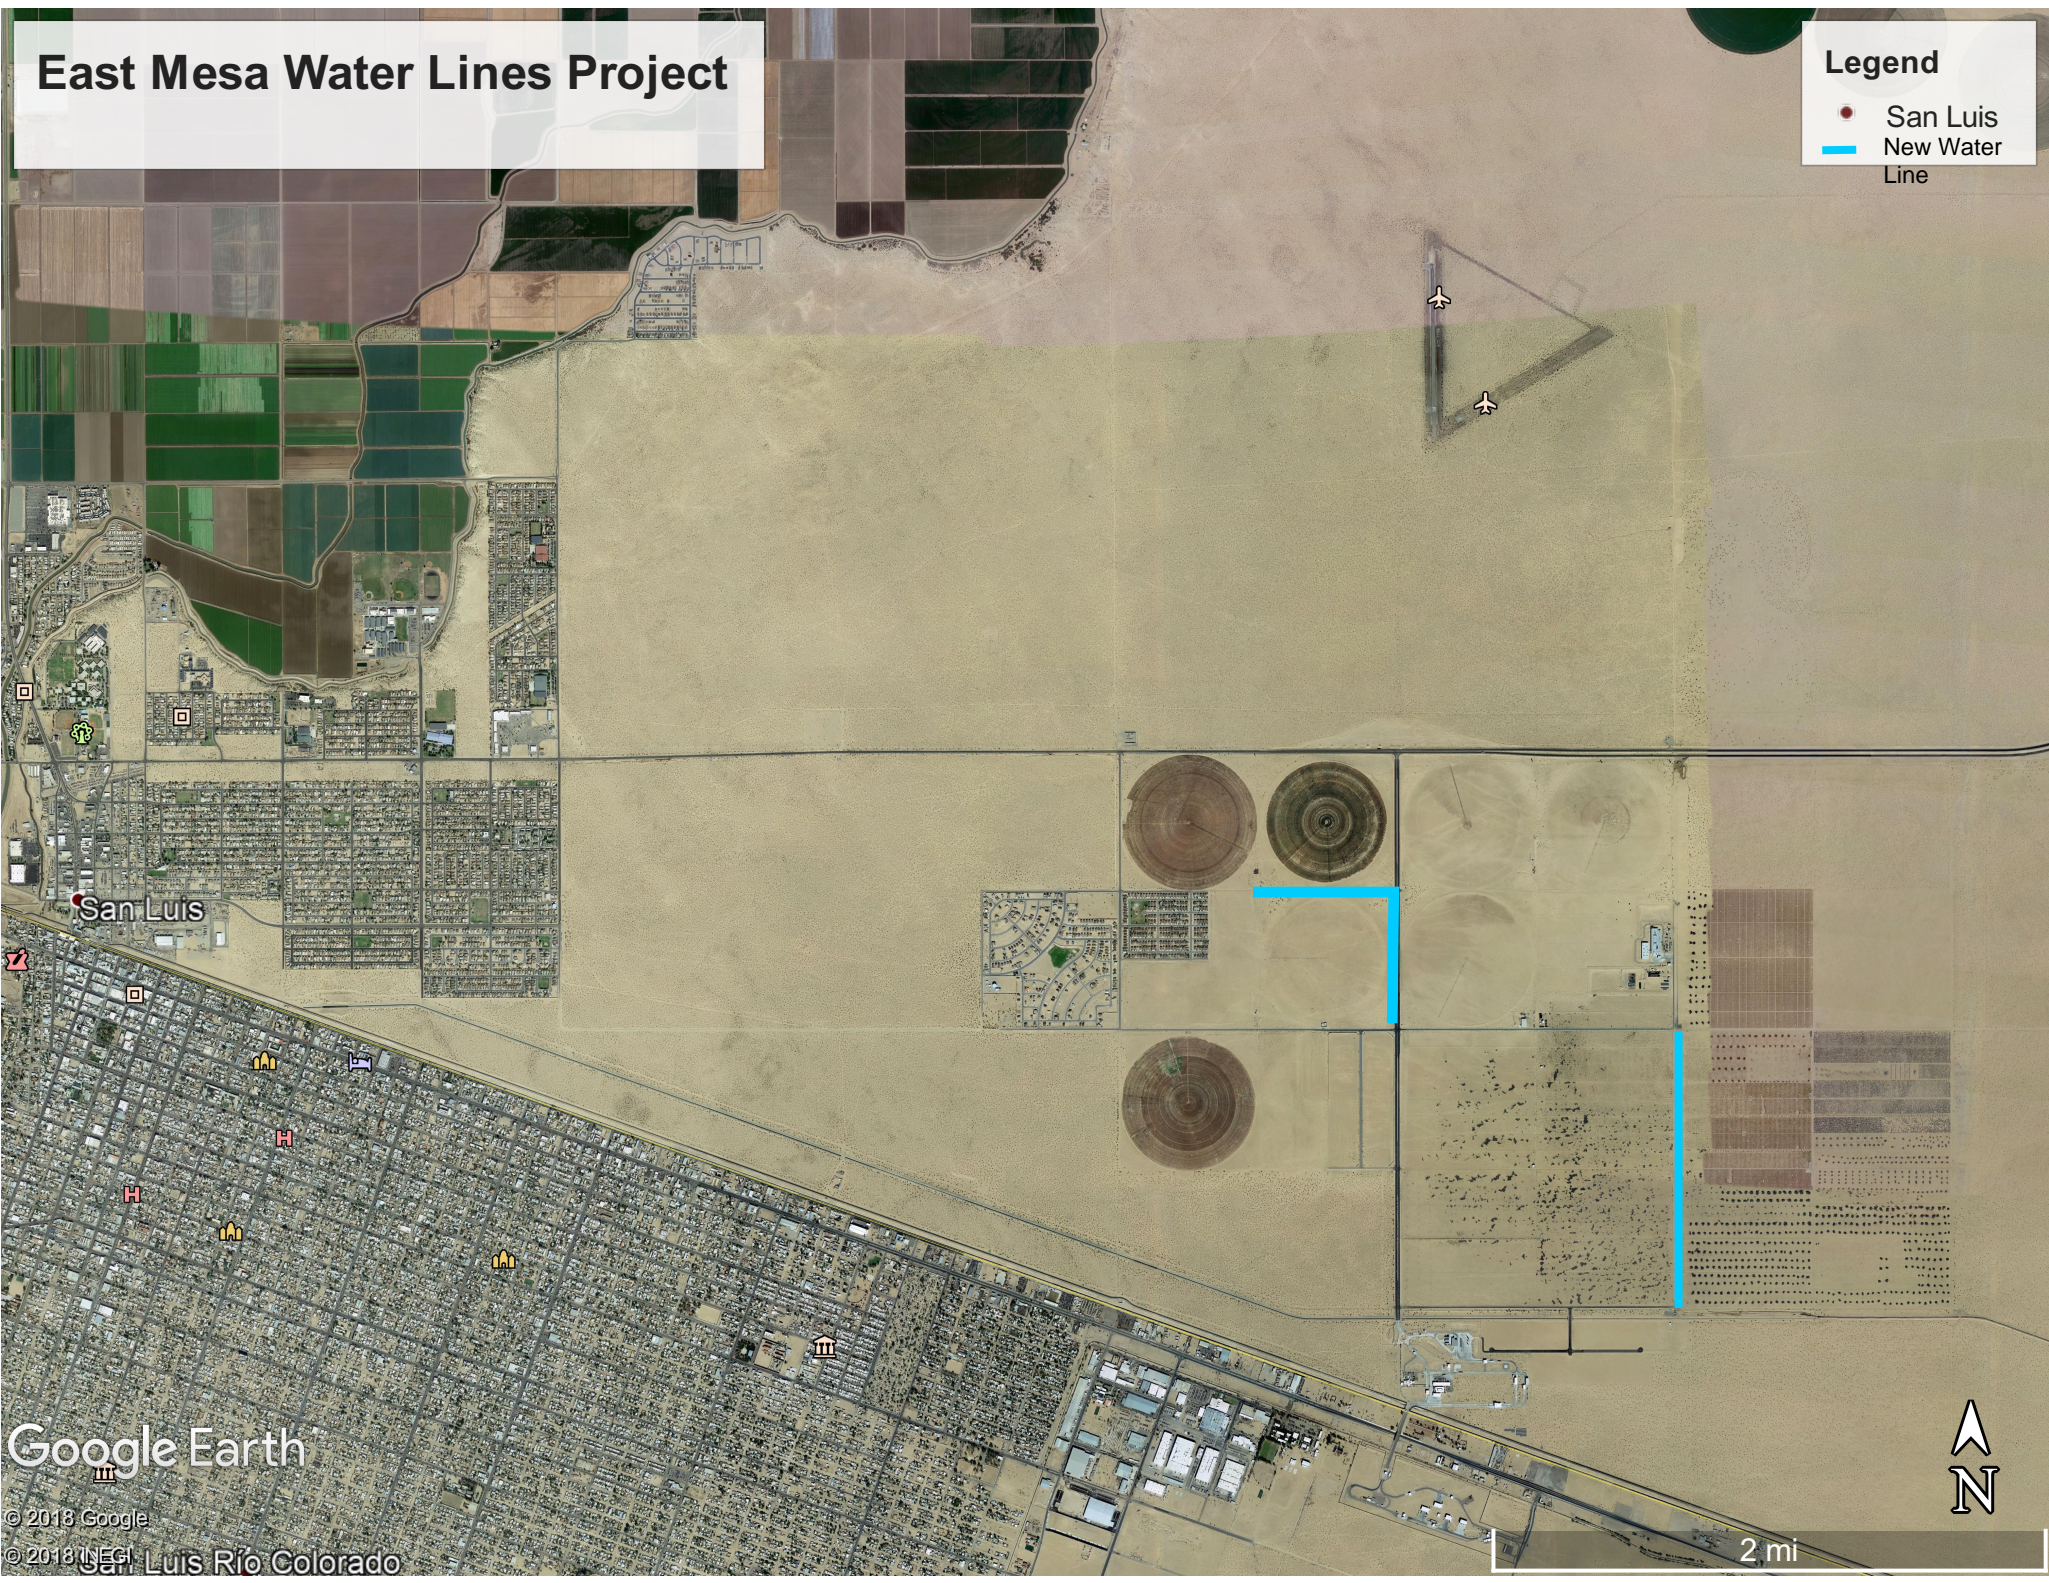

# East Mesa Water Lines Project

## Legend

- San Luis
- New Water Line

Google Earth

© 2013 Google  
© 2013 INEGI San Luis Río Colorado

2 mi