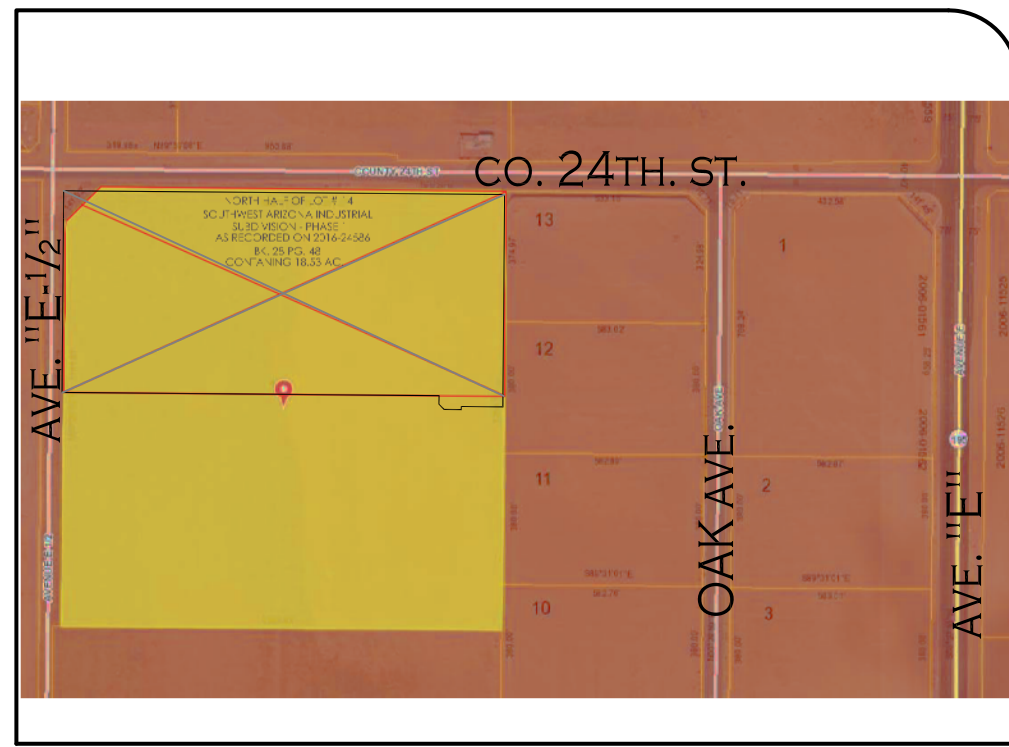

MINOR GENERAL PLAN AMENDMENT & REZONING REQUEST MAP

PROPOSED CONCEPT PLAN FOR BELLEZA DEL DESIERTO- SUBDIVISION-(PHASE 1)

LOCATION MAP

PROPOSED AREA FOR REQUEST = 18.74 AC.

PRELIMINARY