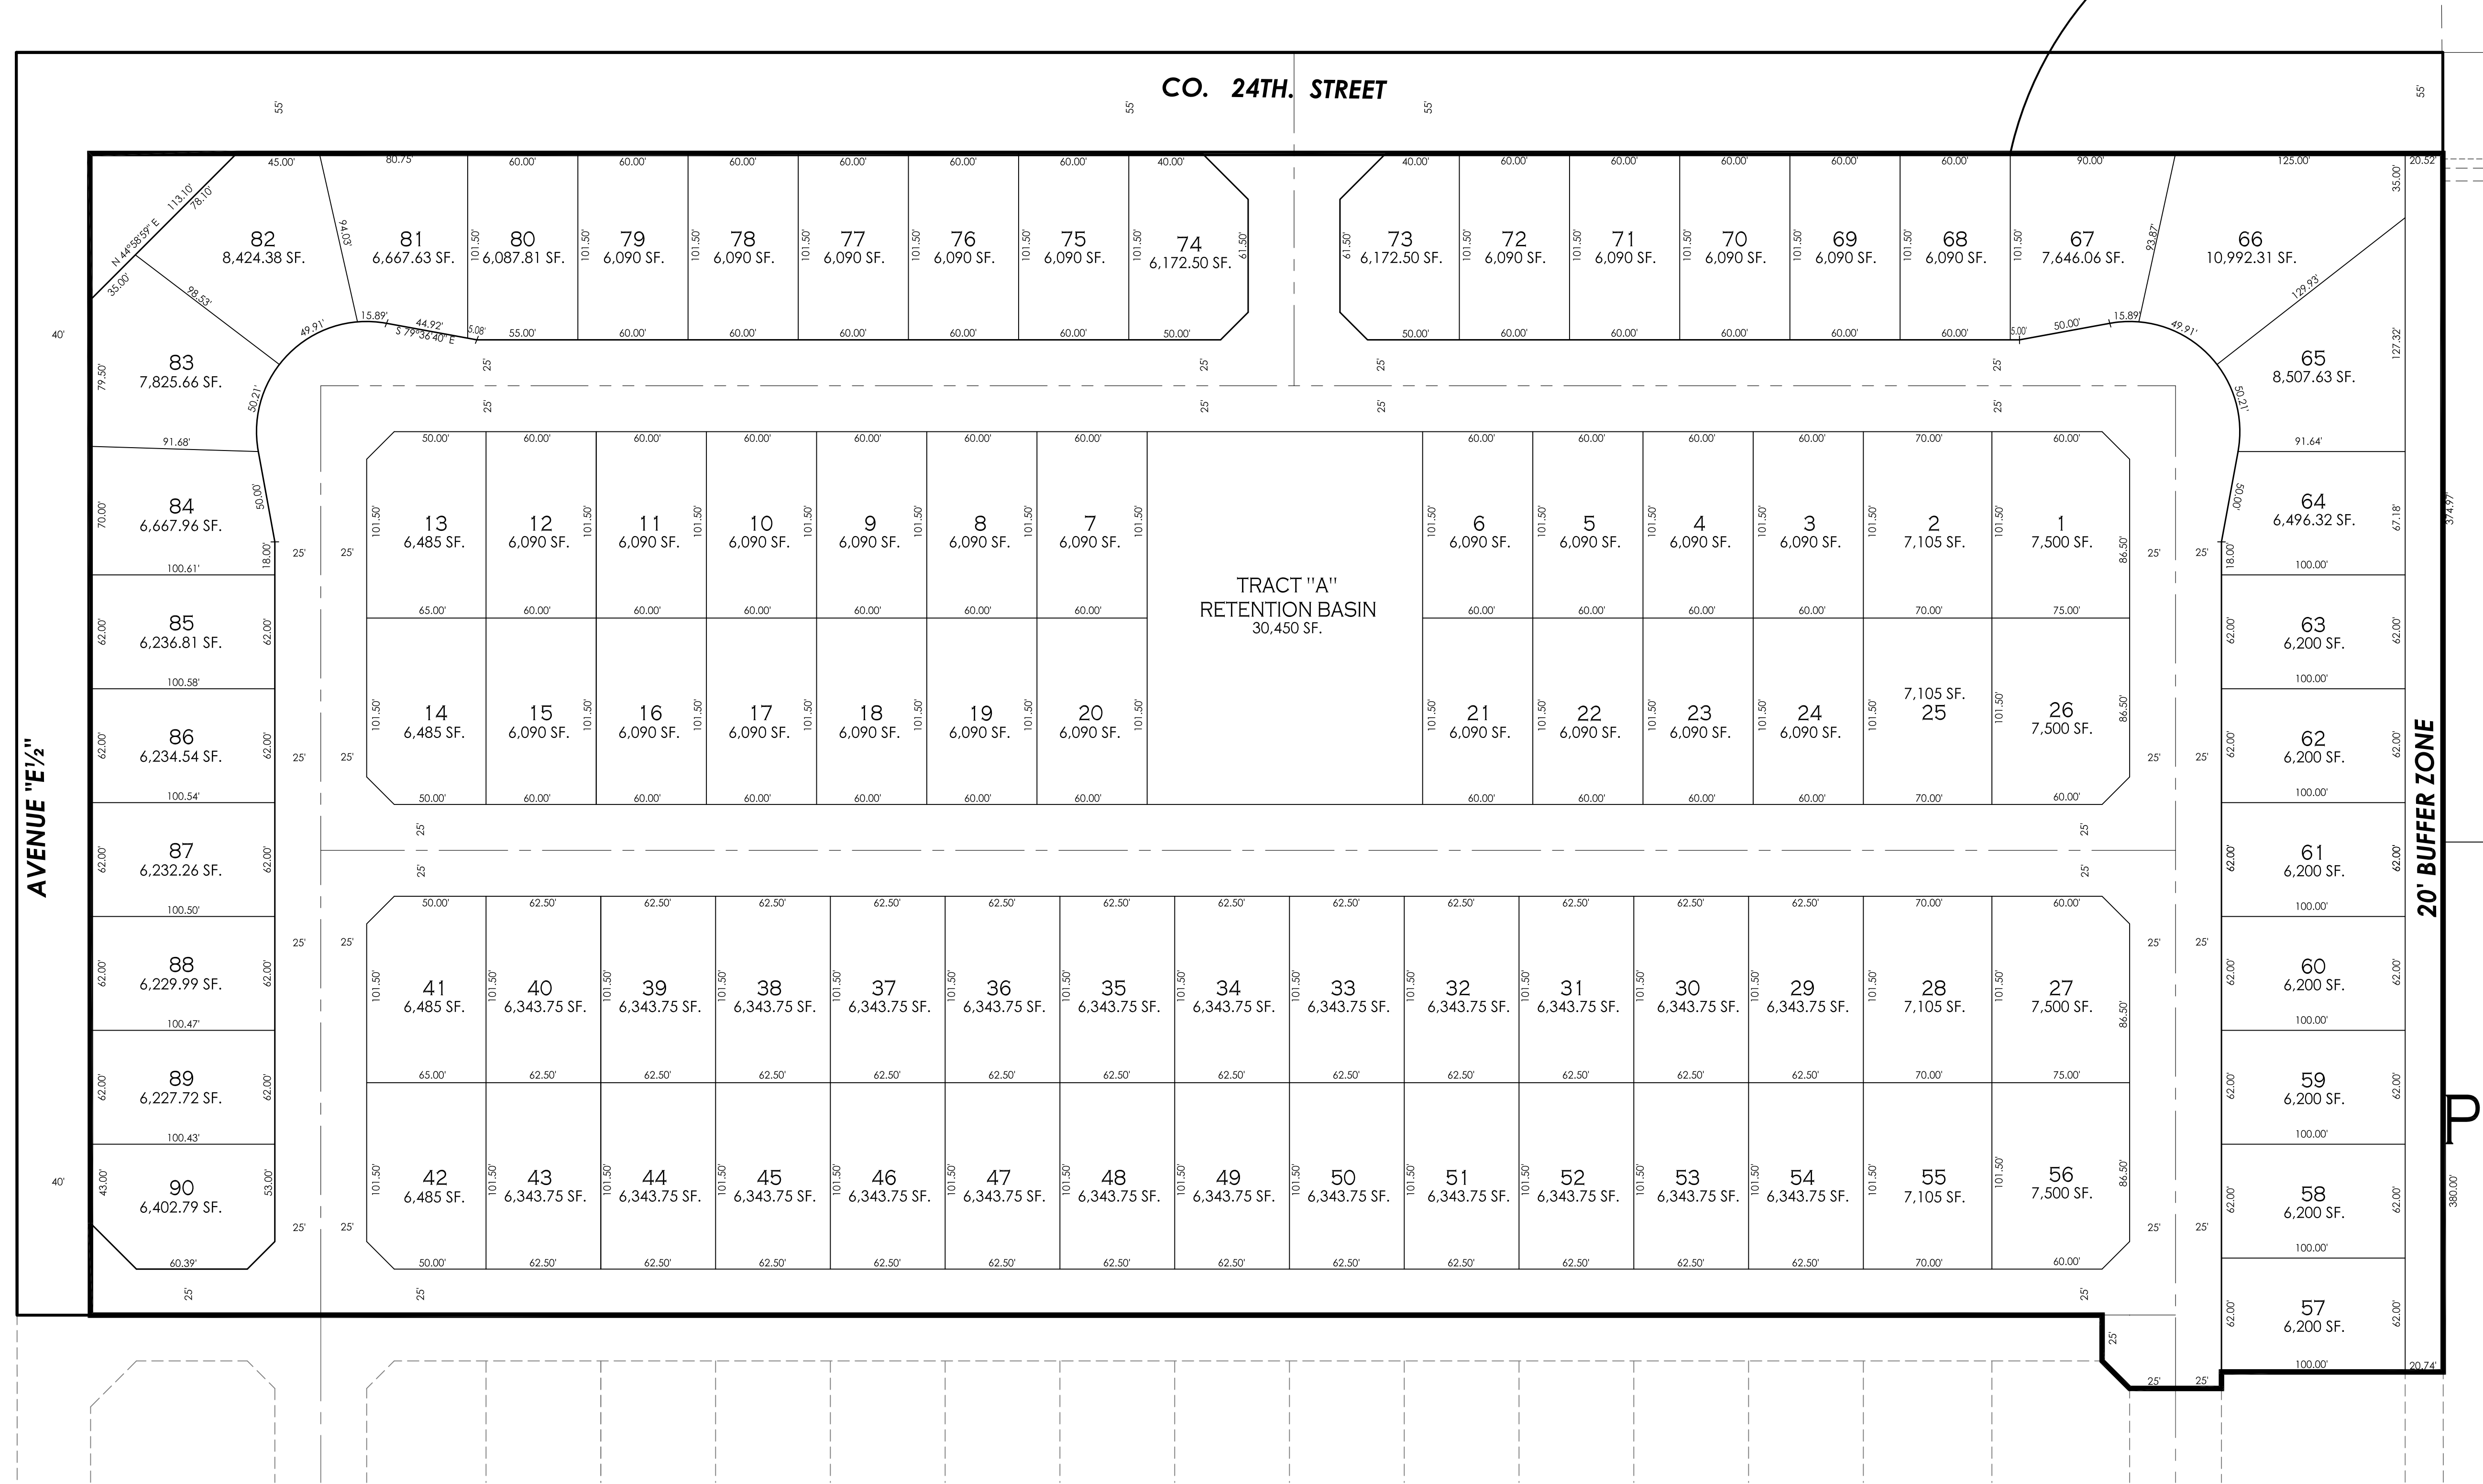

MINOR GENERAL PLAN AMENDMENT & REZONING REQUEST MAP

PROPOSED CONCEPT PLAN FOR BELLEZA DEL DESIERTO- SUBDIVISION-(PHASE 1)

LOCATION MAP

PROPOSED AREA FOR REQUEST = 18.74 AC.

PRELIMINARY