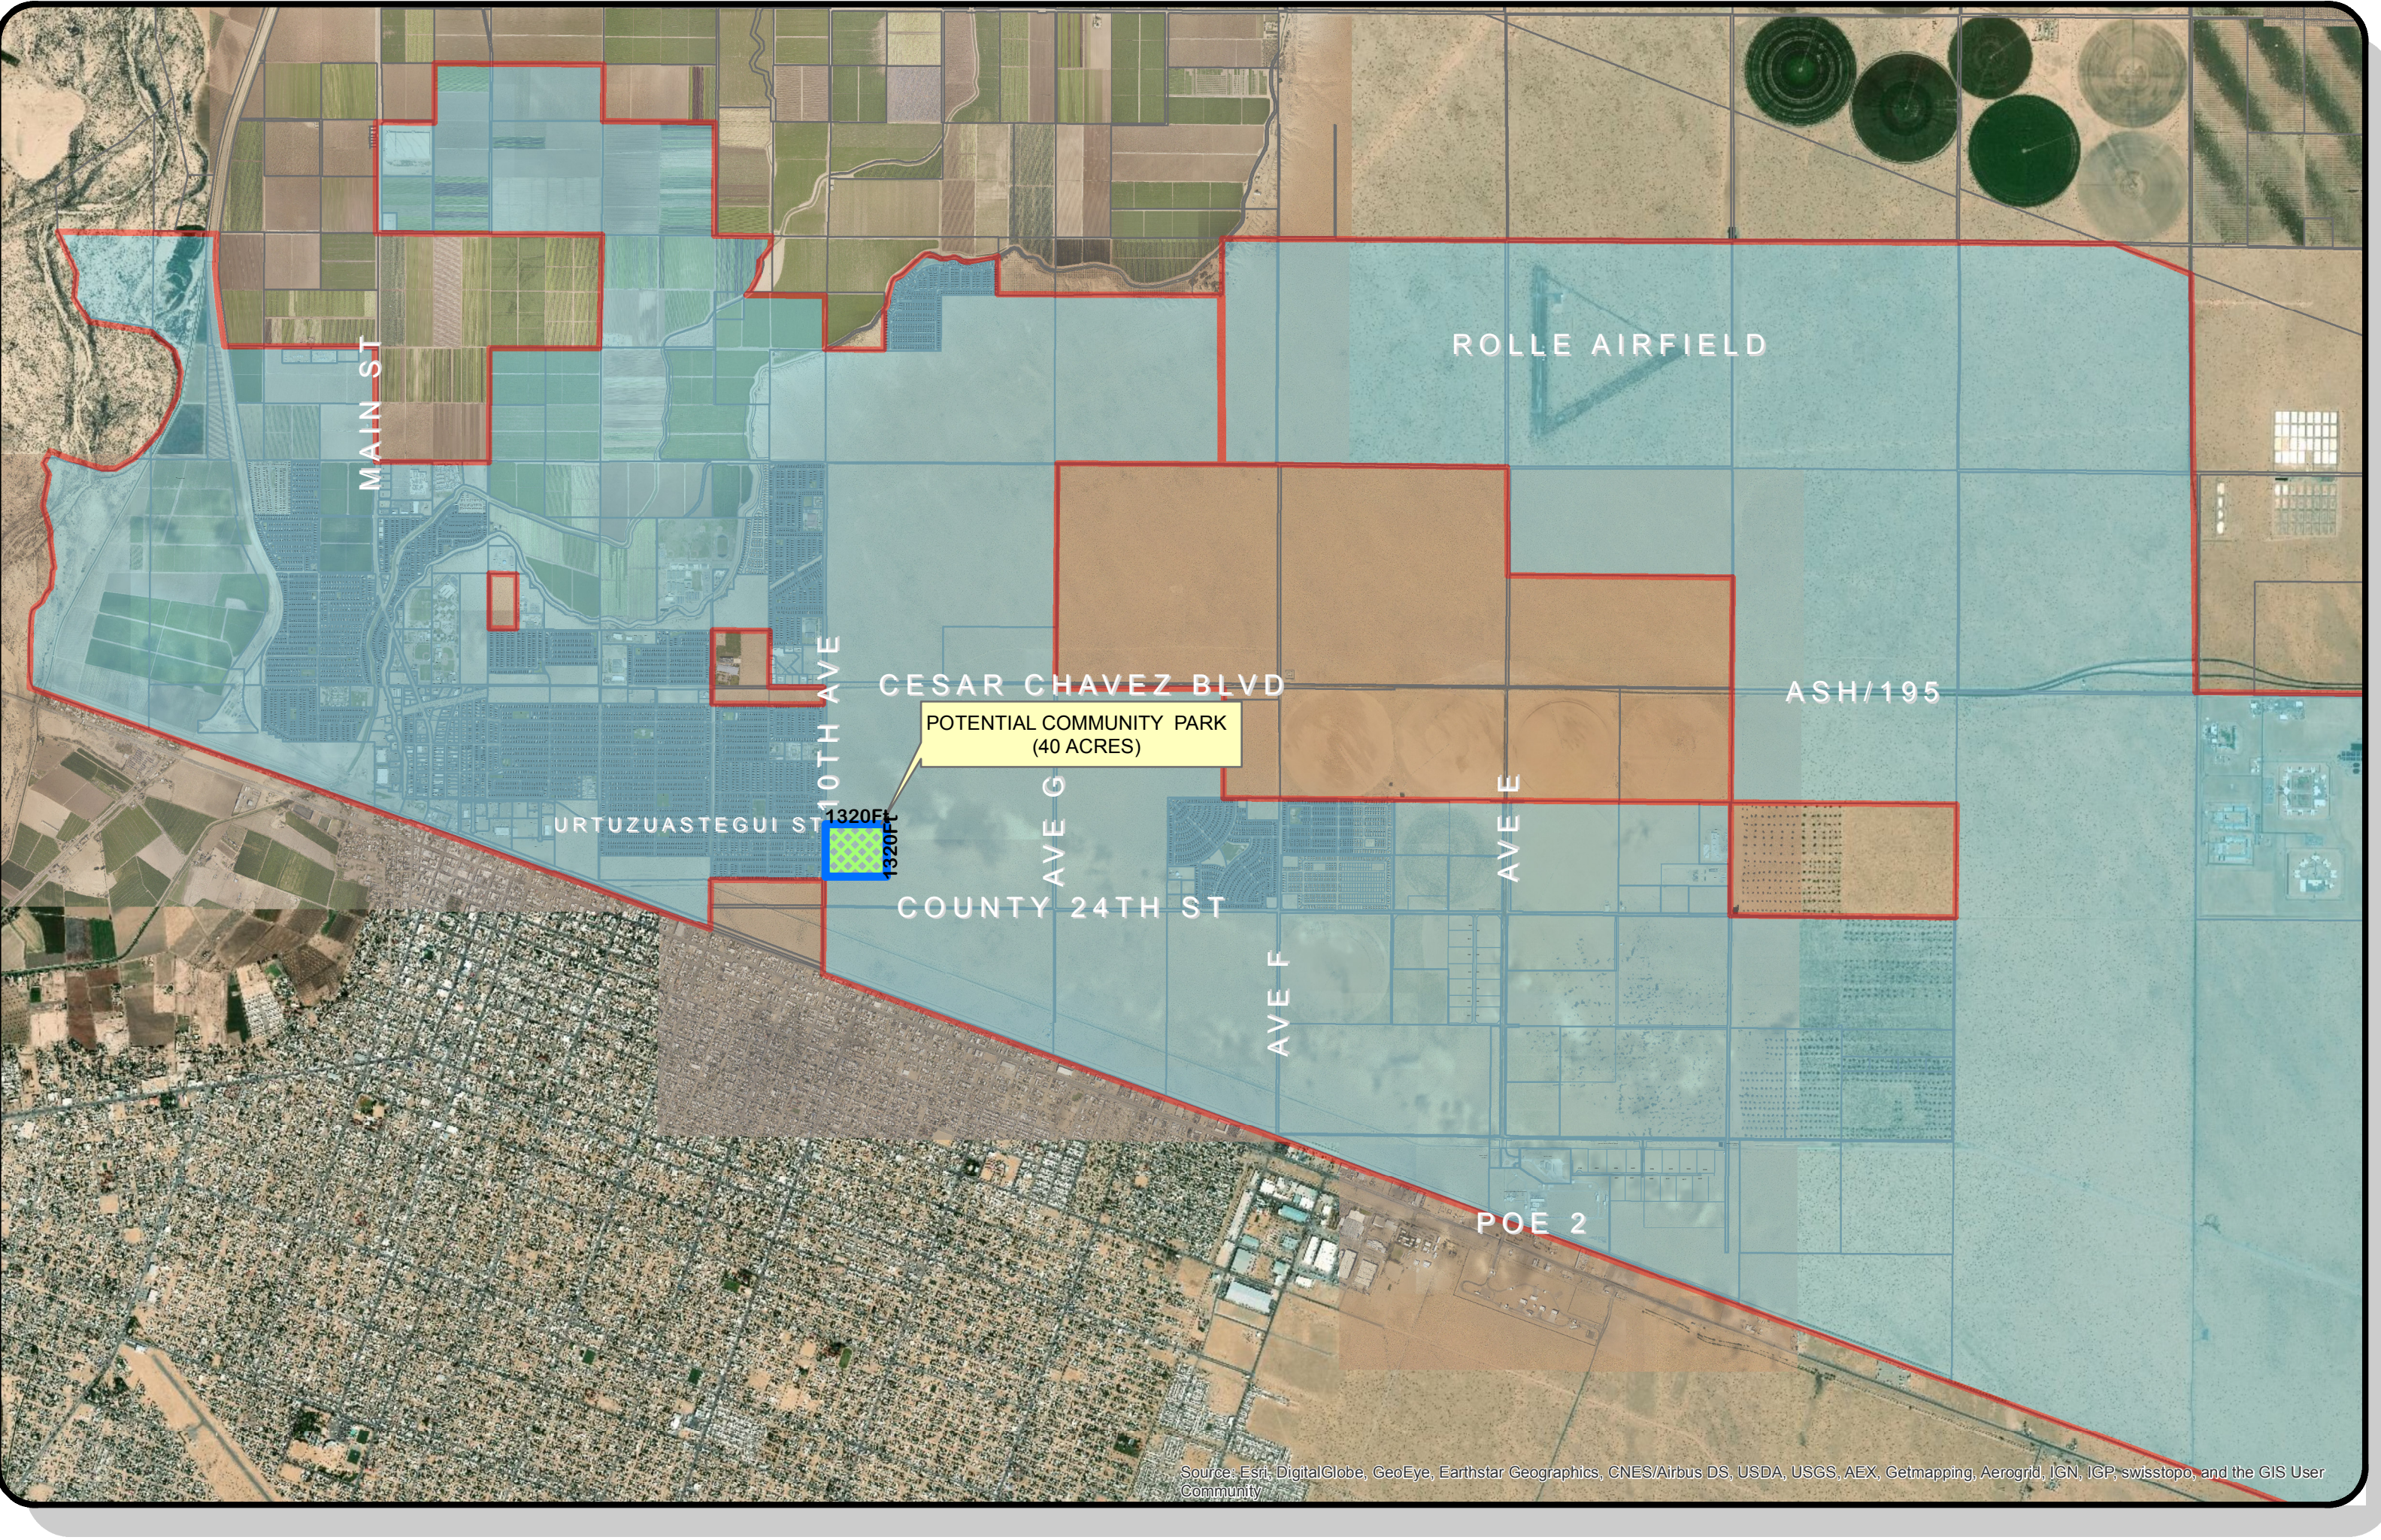

CESAR CHAVEZ BLVD

10TH AVE

POTENTIAL COMMUNITY PARK
(40 ACRES)

URTUZUASTEGUI ST

COUNTY 24TH ST

MEXICO

MAIN ST

ROLLE AIRFIELD

CESAR CHAVEZ BLVD

ASH/195

10TH AVE

POTENTIAL COMMUNITY PARK
(40 ACRES)

URTUZUASTEGUI ST

1320FT
1320FT

AVE G

AVE E

COUNTY 24TH ST

AVE F

POE 2