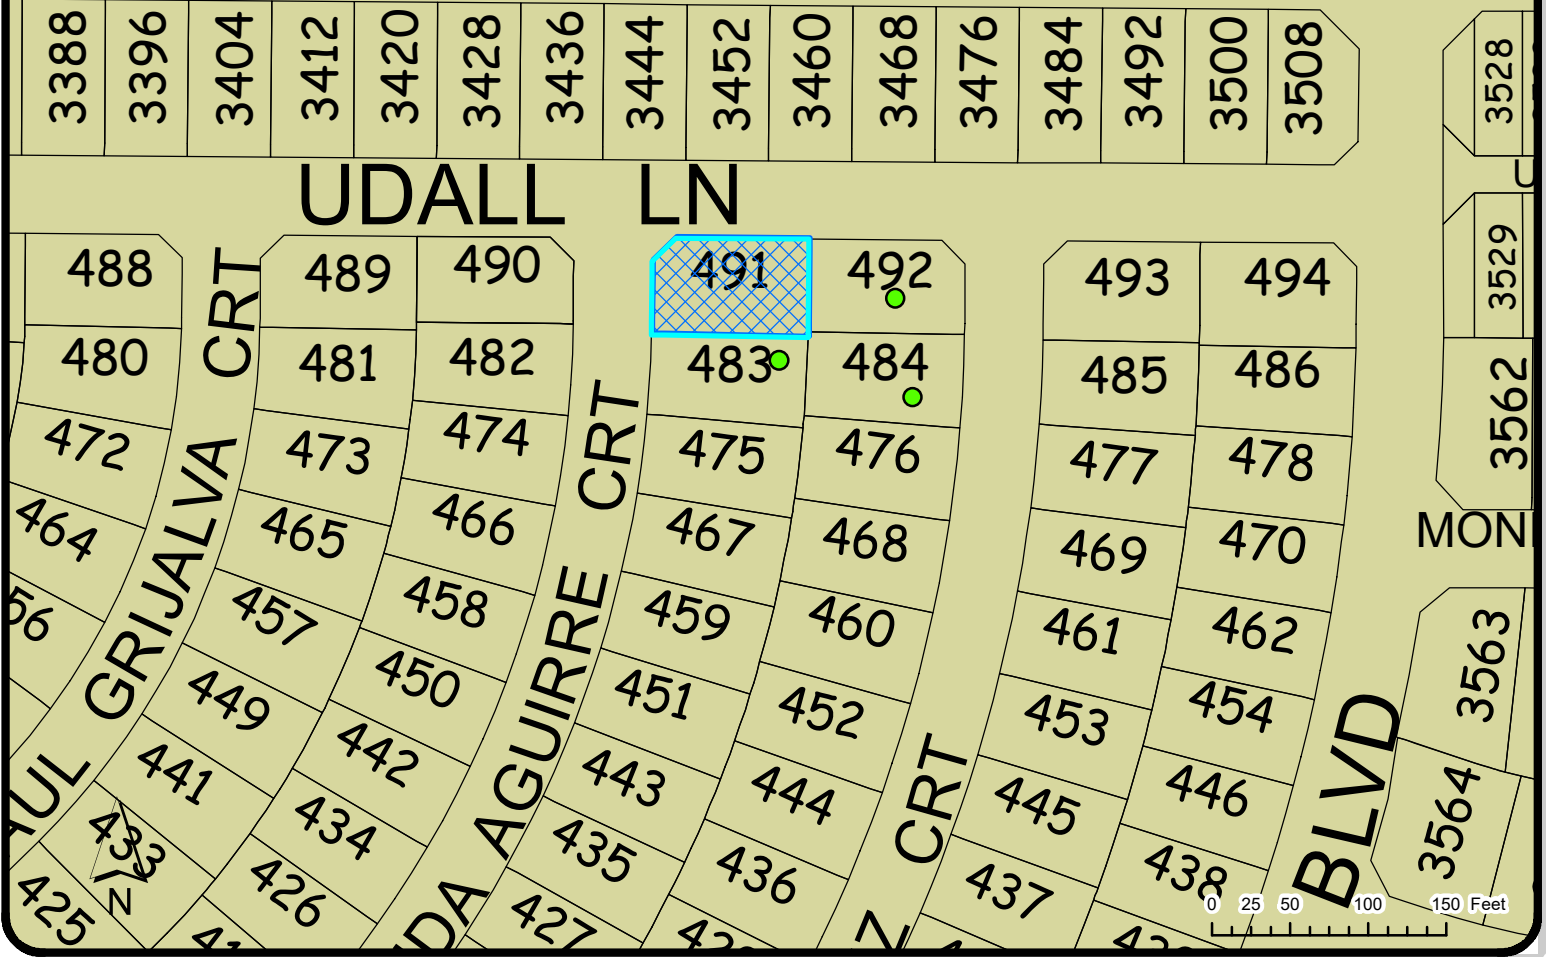

SAN LUIS LN

UDALL LN

LOCATION OF SUBJECT PROPERTY

 491 N AMANDA AGUIRRE CT

 ADJACENT PROPERTY OWNERS

LOCATION MAP

Zoning

- MULTIPLE RESIDENCE ZONING DISTRICTS
 -  R-2
- SINGLE RESIDENCE ZONING DISTRICTS
 -  RA-10

VARIANCE

CASE #
2021-0119

DATE:

2/22/2021

PLANNING & ZONING

GIS

CREATED BY:

ISAAC GUTIERREZ