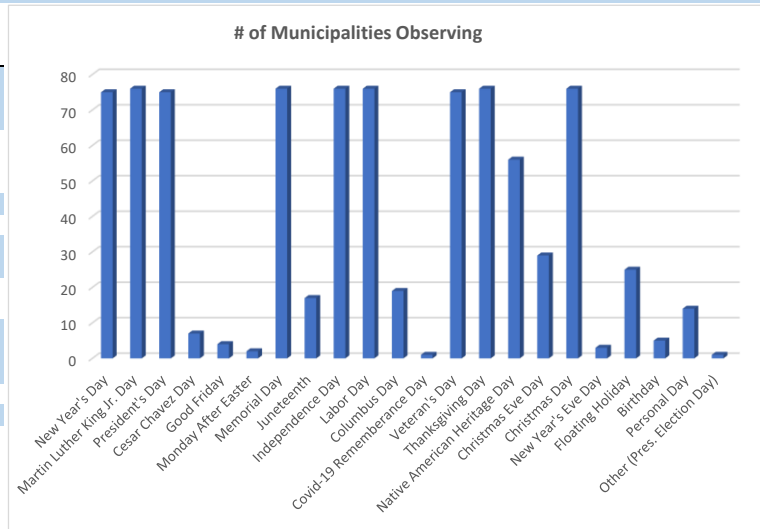

## Total # of Participating Municipalities (76)

Holiday	# of Municipalities Observing
New Year's Day	75
Martin Luther King Jr. Day	76
President's Day	75
Cesar Chavez Day	7
Good Friday	4
Monday After Easter	2
Memorial Day	76
Juneteenth	17
Independence Day	76
Labor Day	76
Columbus Day	19
Covid-19 Remembrance Day	1
Veteran's Day	75
Thanksgiving Day	76
Native American Heritage Day	56
Christmas Eve Day	29
Christmas Day	76
New Year's Eve Day	3
Floating Holiday	25
Birthday	5
Personal Day	14
Other (Pres. Election Day)	1

**Average Total Number of Holidays Observed = 11.3 Days**

Federal Observed Holidays (11)		Arizona Observed Holidays (10)		COSL Observed Holidays (12)	
New Year's Day	January 2nd	New Year's Day	January 2nd	New Year's Day	January 2nd
Martin Luther King Jr. Birthday	January 16th	Martin Luther King Jr. / Civil Rights Day	January 16th	Martin Luther King Jr. Birthday / Civil Rights Day	January 16th
Washington's Birthday	February 20th	Lincoln-Washington / Presidents Day	February 20th	Lincoln-Washington / Presidents Day	February 20th
				Cesar Chavez Day	March 31st
Memorial Day	May 29th	Memorial Day	May 29th	Memorial Day	May 29th
Juneteenth Independence Day	June 19th				
Independence Day	July 4th	Independence Day	July 4th	Independence Day	July 4th
Labor Day	Sept. 4th	Labor Day	Sept. 4th	Labor Day	Sept. 4th
Columbus Day	Oct. 9th	Columbus Day	Oct. 9th	Columbus Day	Oct. 9th
				Miguel Gonzalez Remembrance Day	Oct. 30th
Veteran's Day	Nov. 10th	Veteran's Day	Nov. 10th	Veteran's Day	Nov. 10th
Thanksgiving Day	Nov. 23rd	Thanksgiving Day	Nov. 23rd	Thanksgiving Day	Nov. 23rd
Christmas Day	Dec. 25th	Christmas Day	Dec. 25th	Christmas Day	Dec. 25th