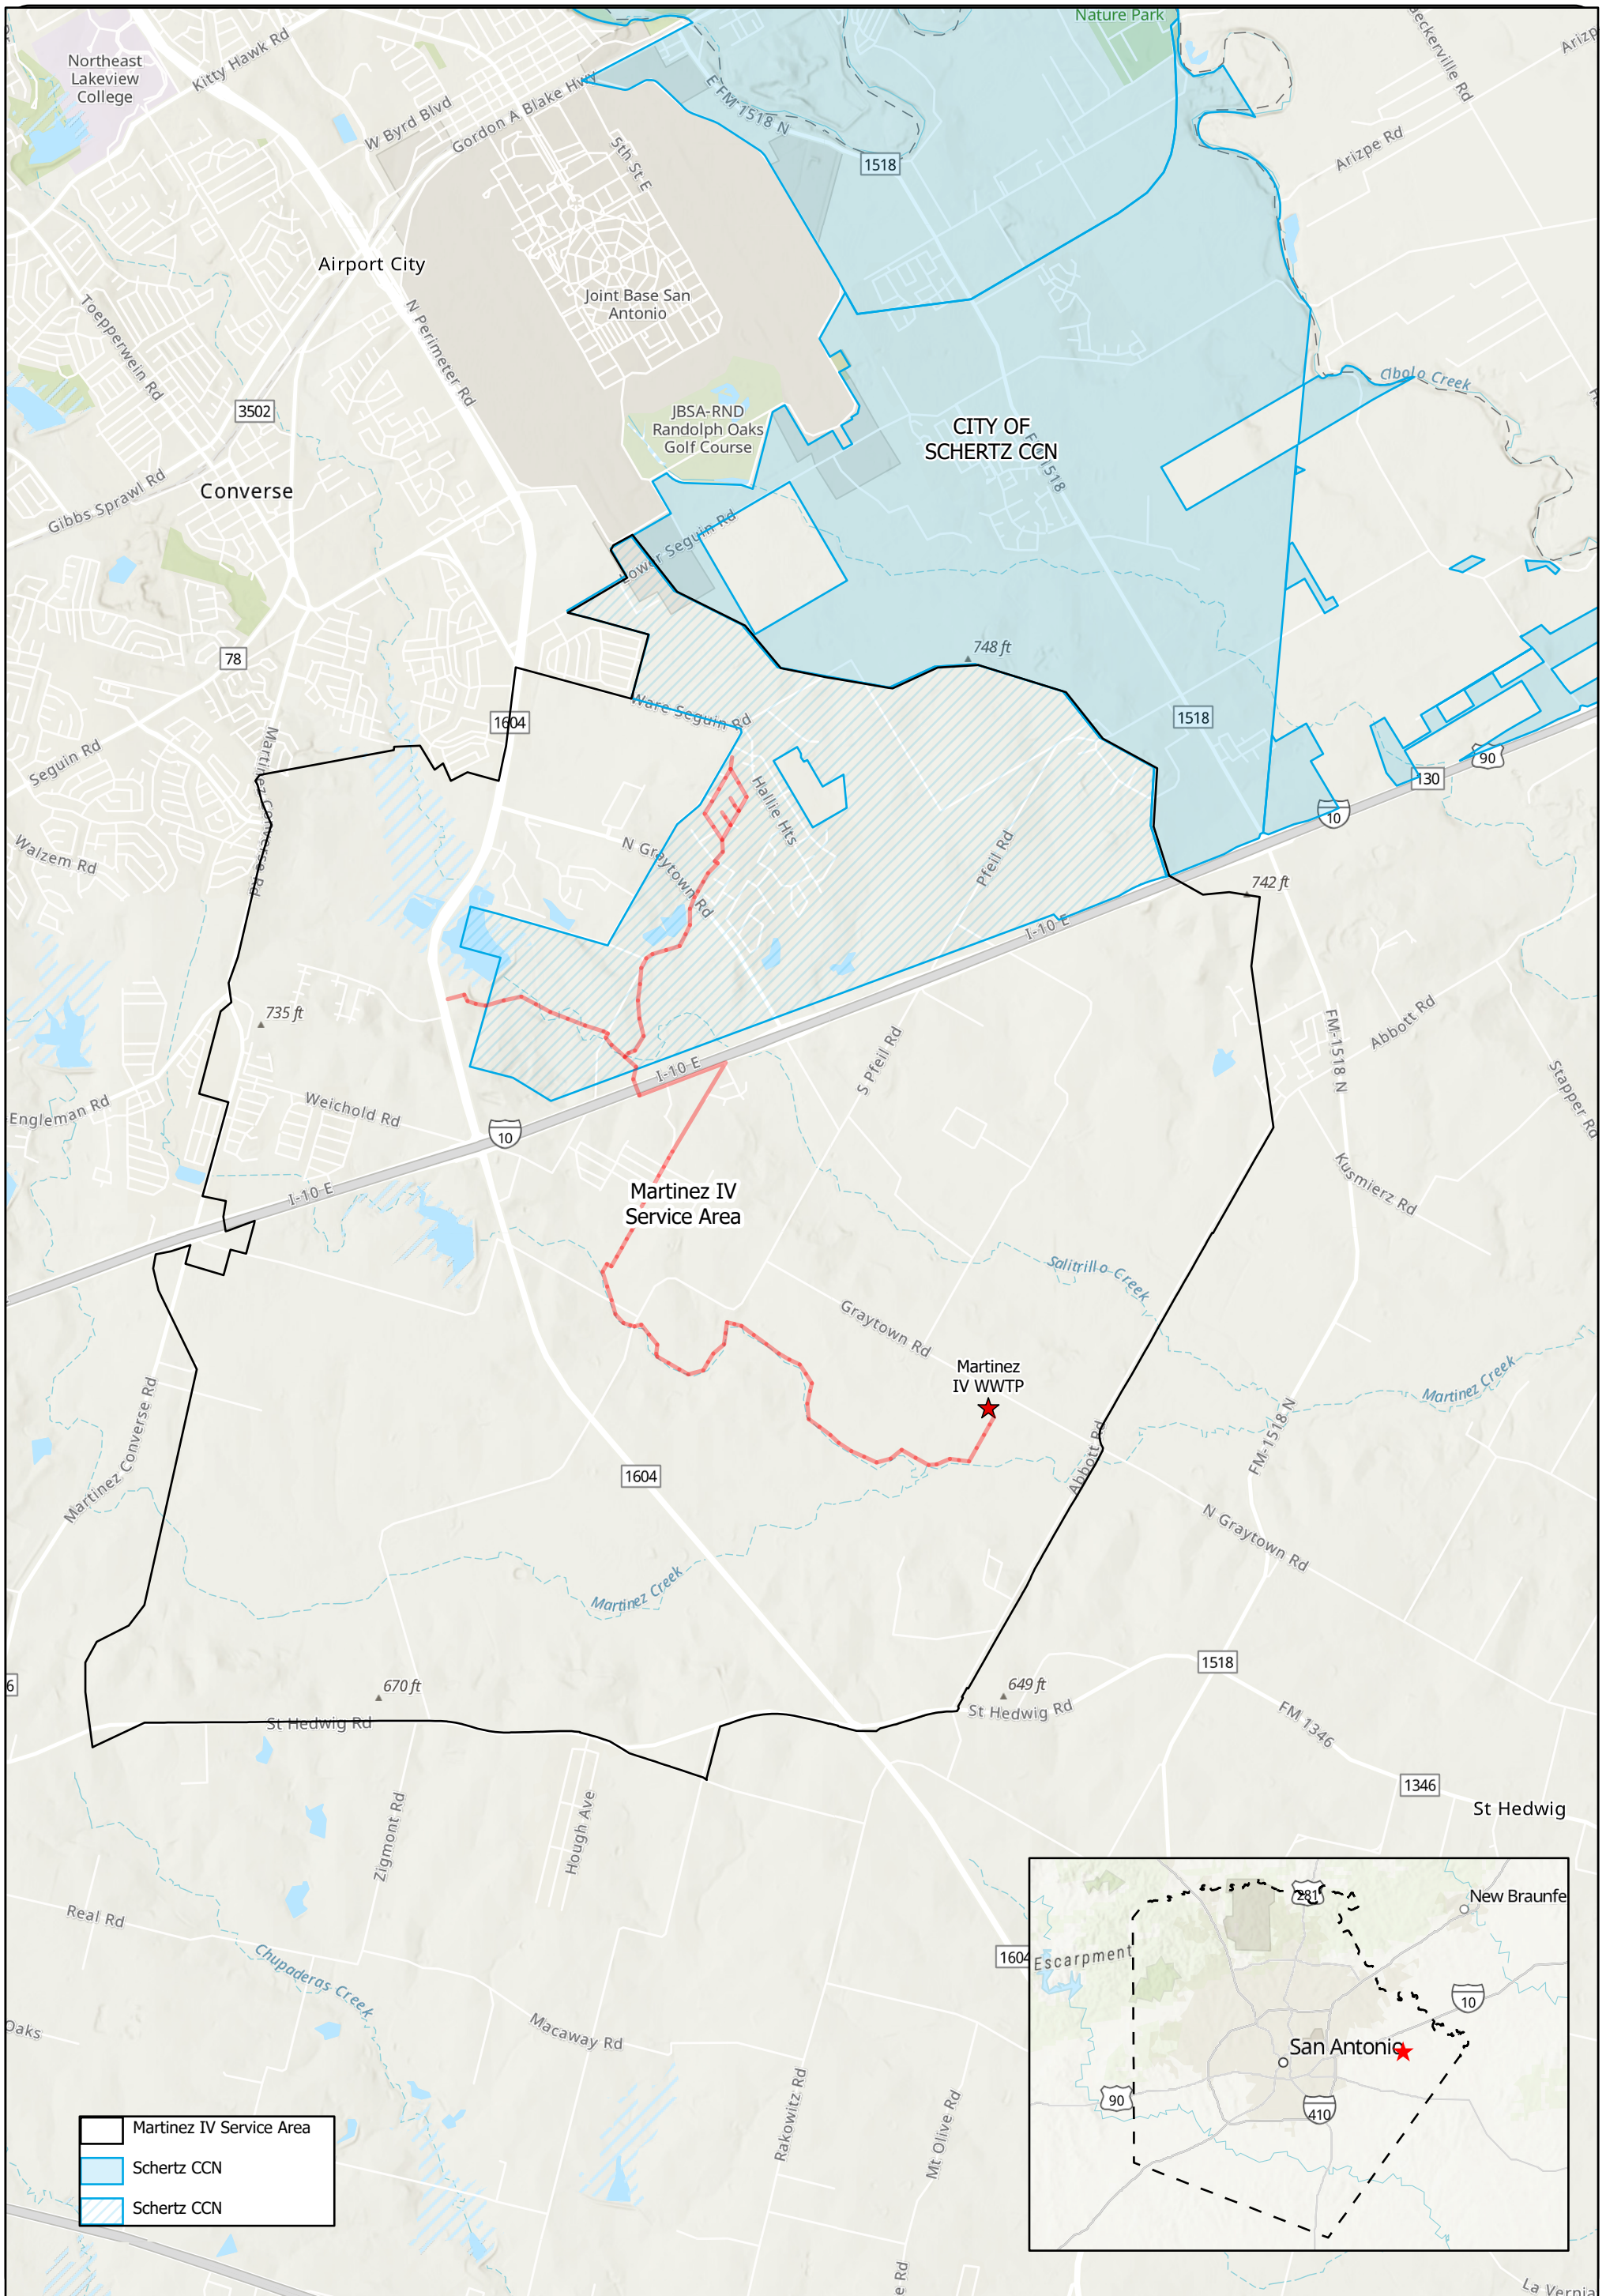

Schertz Service Area

- Martinez IV Service Area
- Schertz CCN
- Schertz CCN