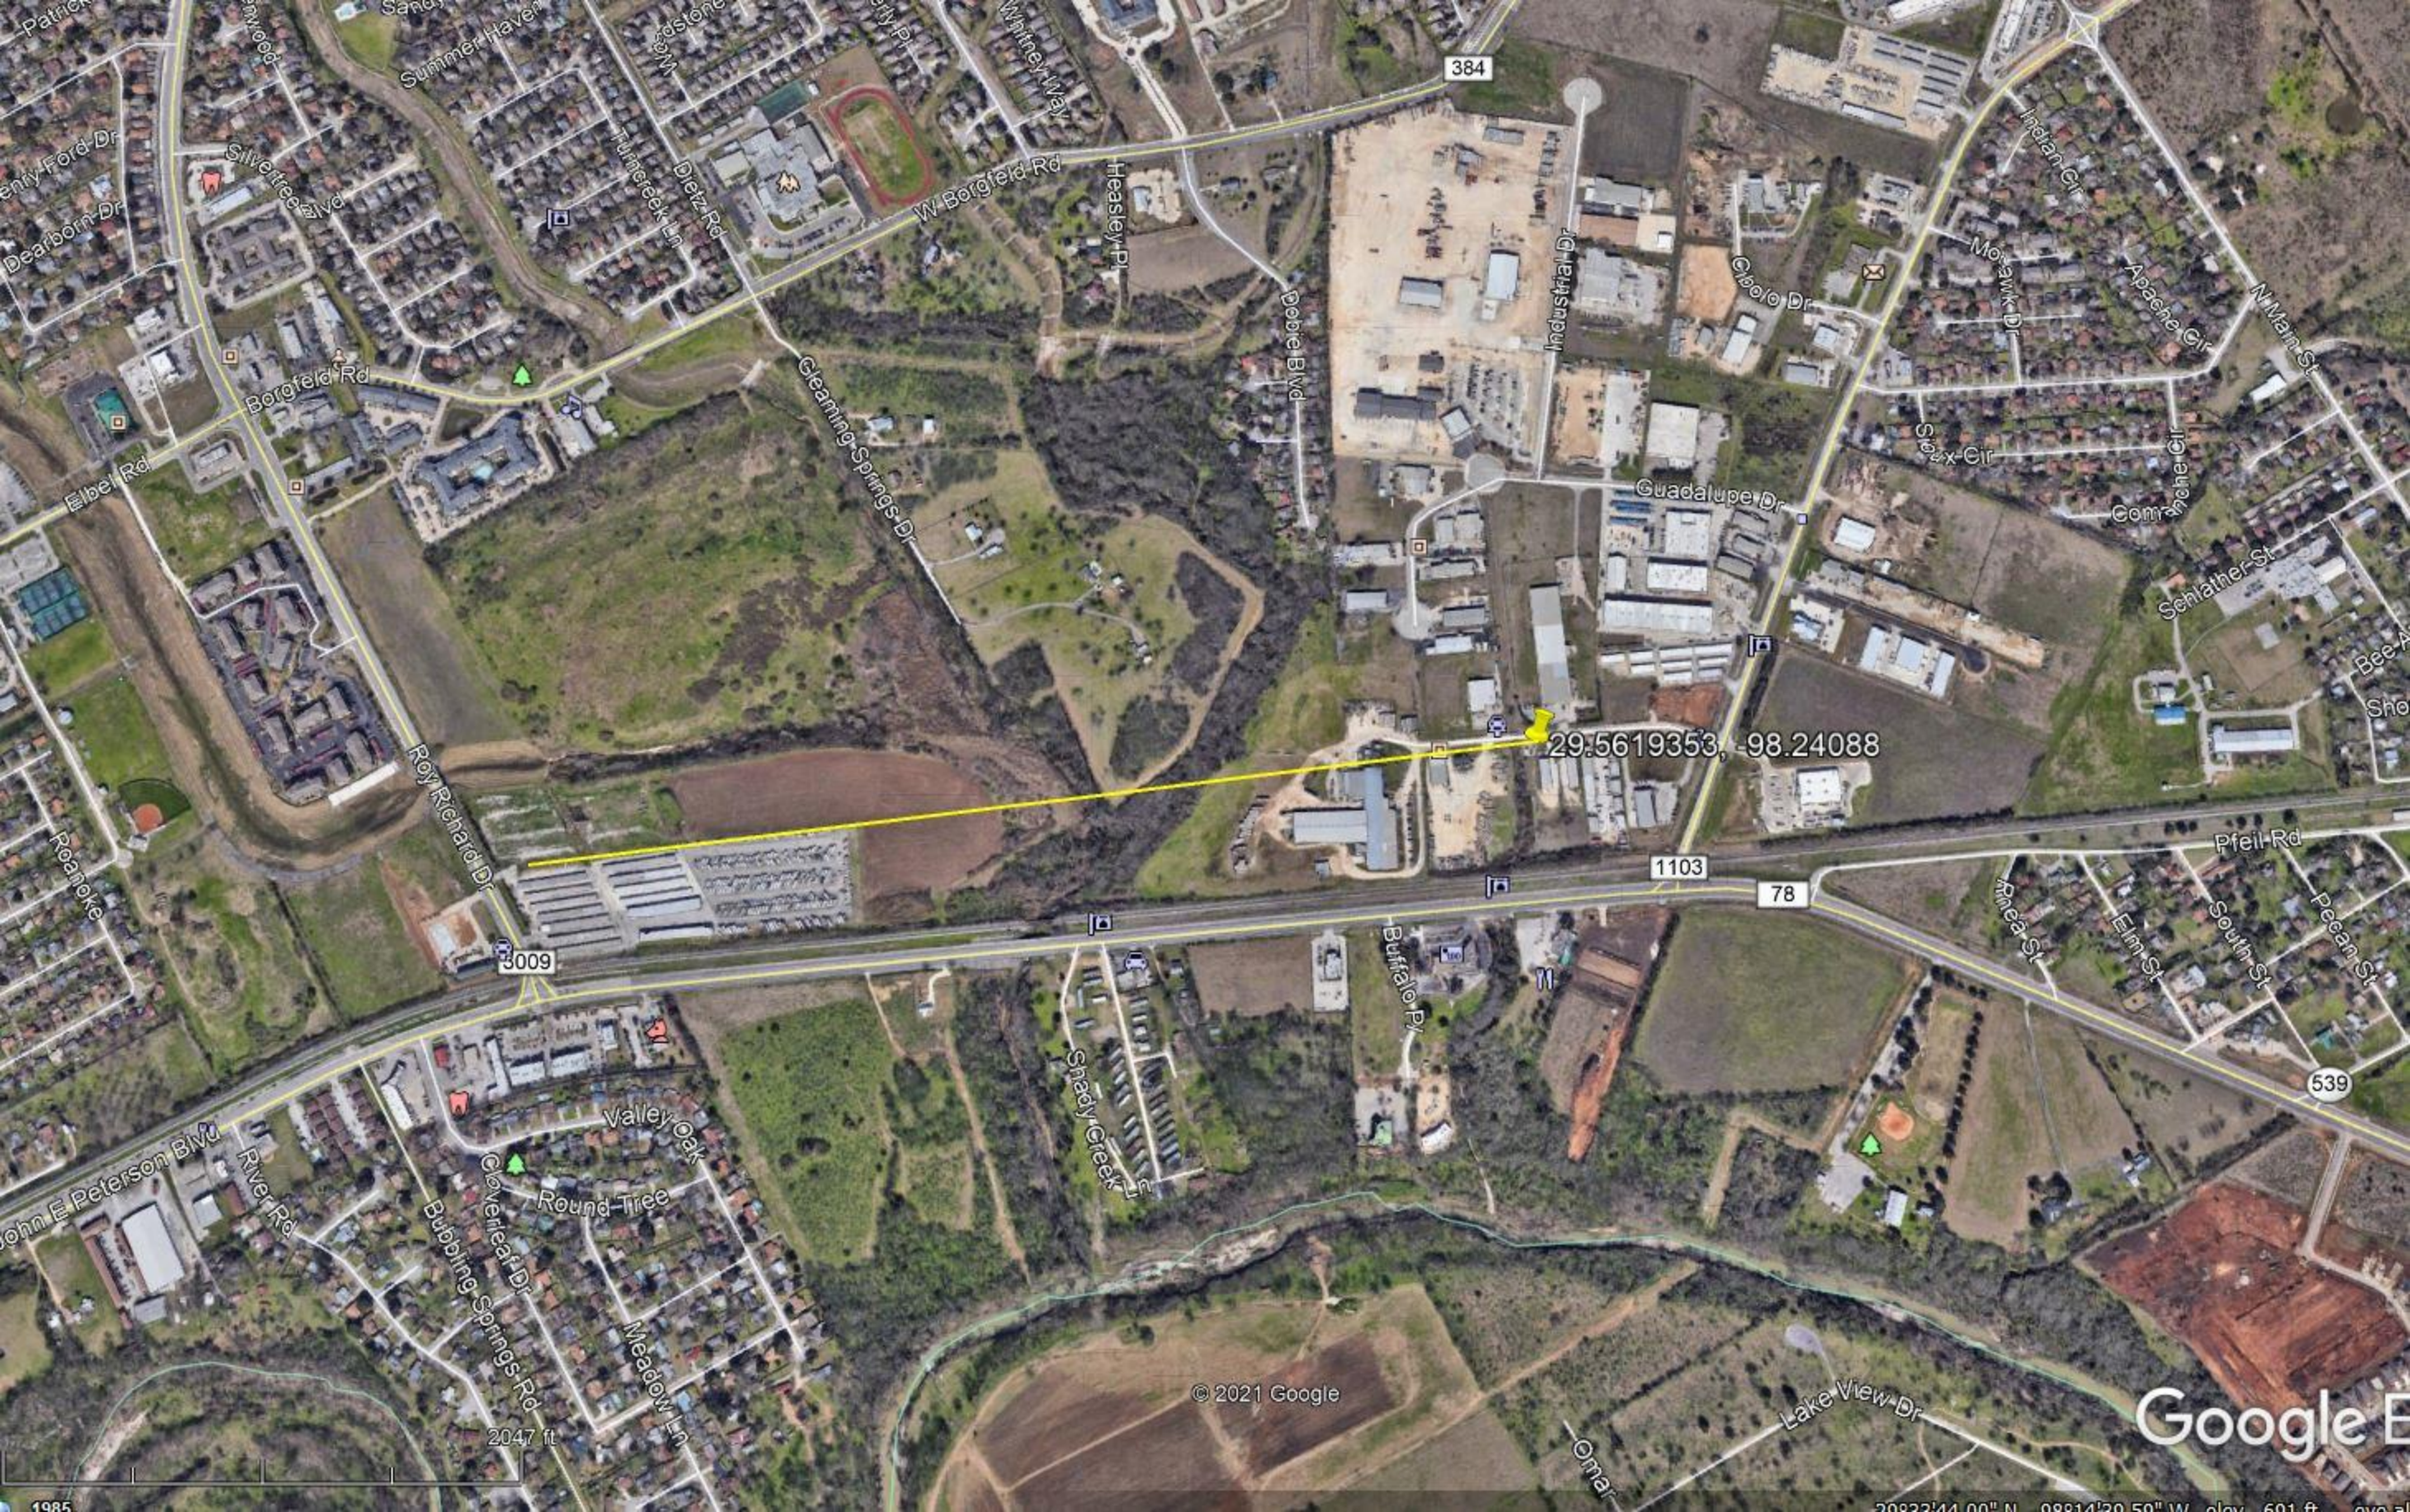

Curtiss St

1st St

Bexar

Voges Pass

Gibala Creek

Crescent Bay Nature Park

384

29.5619353, -98.24088