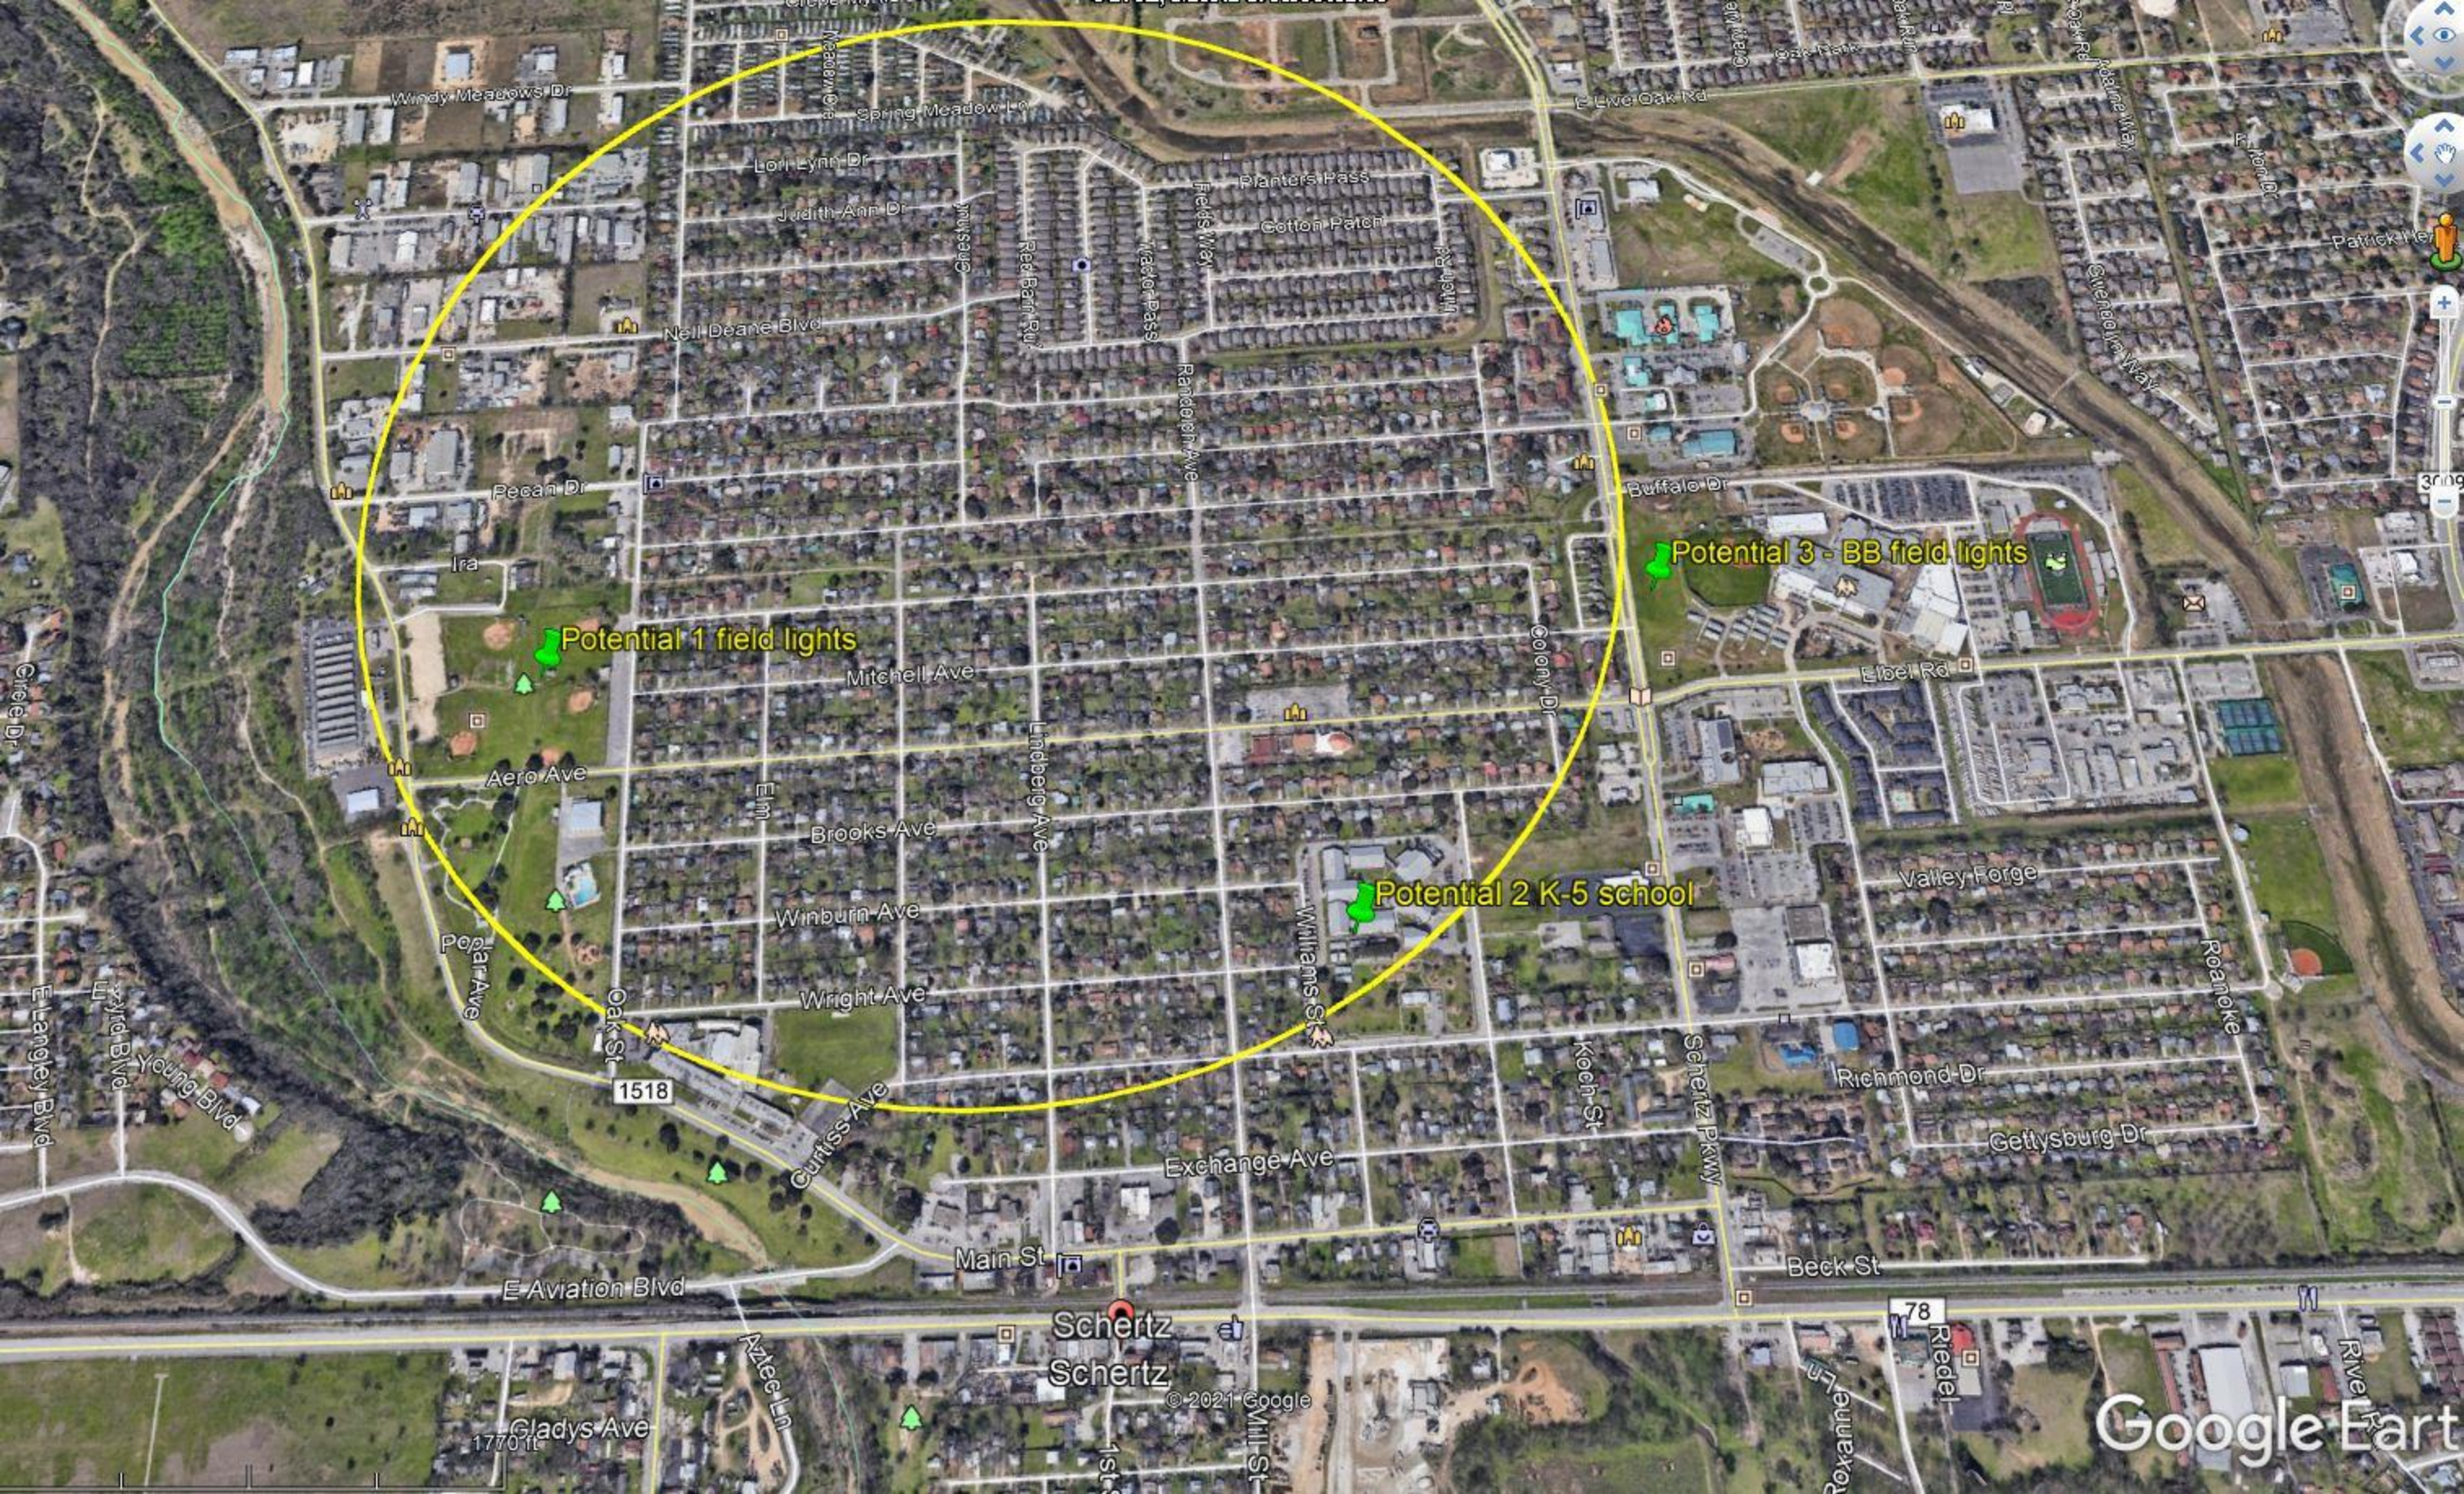

1103

78

539

© 2021 Google

Google Earth

1985

30822'44.00" N 09814'20.50" W elev. 601 ft

Potential 1 field lights

Brooks Ave

Winburn Ave

Wright Ave

Oak St

E Aviation Blvd

Mitchell Ave

Elm

Young Blvd