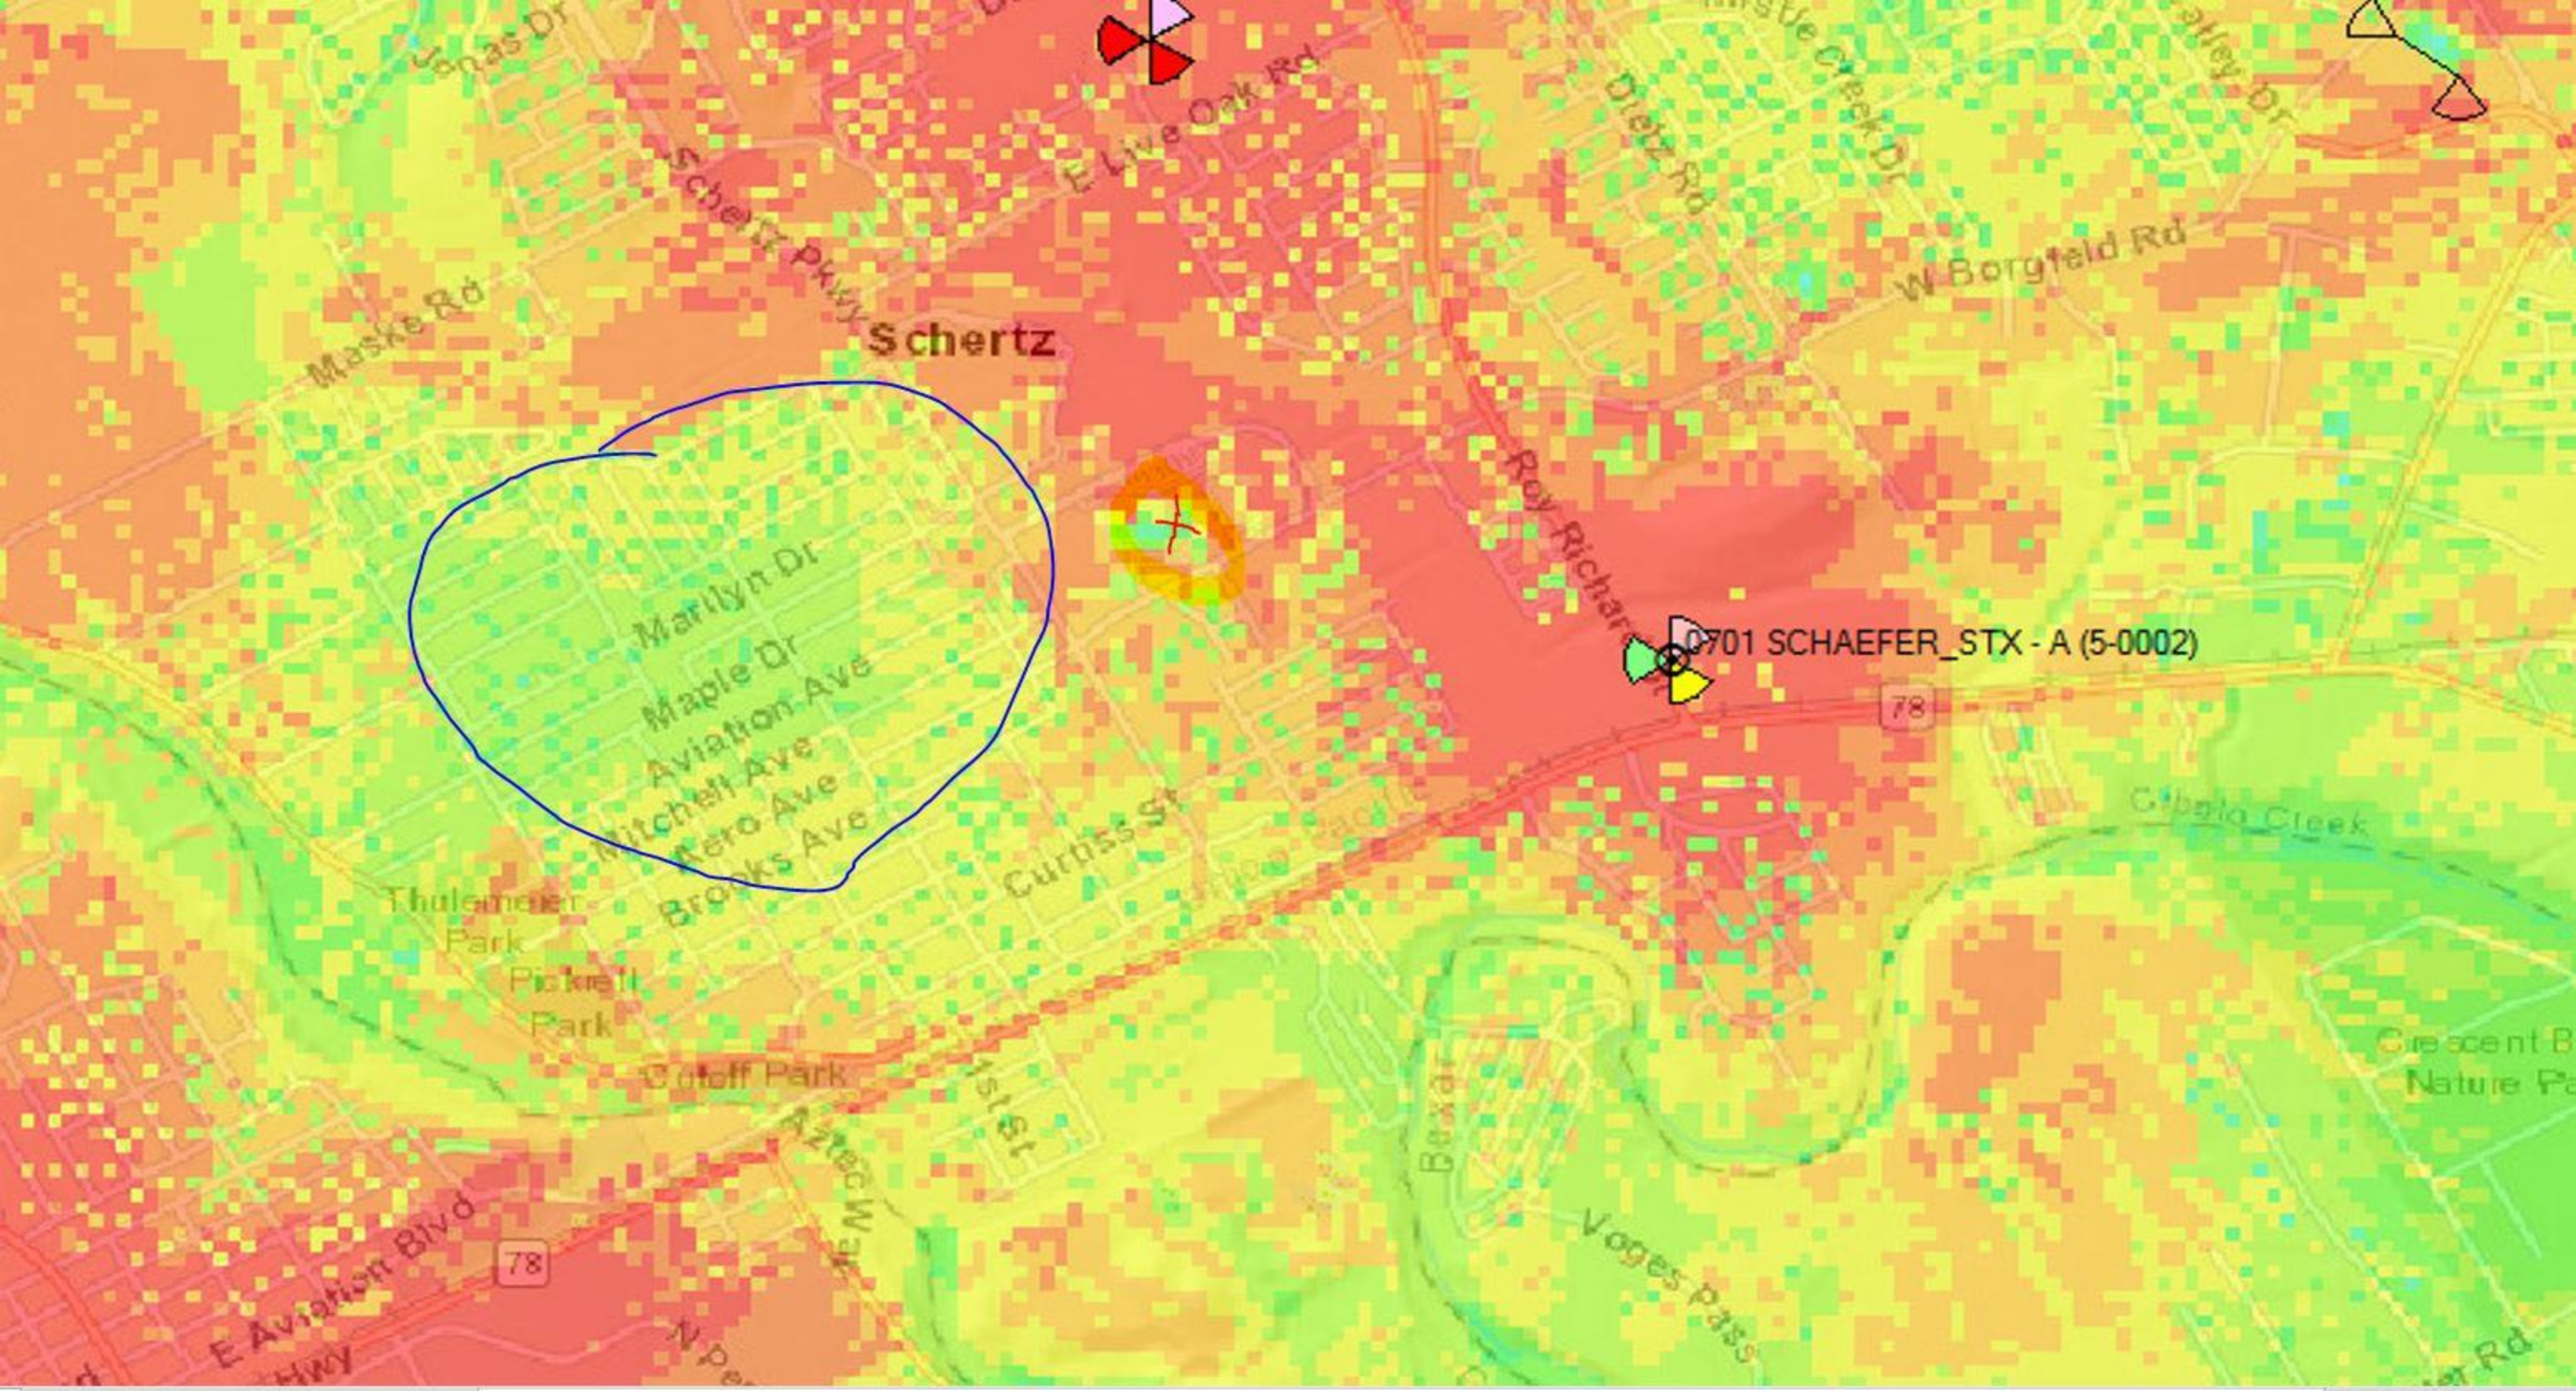

ProjectNumber: 16224285 LAT: 29.567718 LON: -98.282272

2 - A Small Cell / Medium Cell site Named SZ\_ELBEL\_SC: Name: SZ\_ELBEL\_SC

ProjectNumber: 2475302 LAT: 29.560963 LON: -98.267251

Blue circle highlighting a residential area containing streets: Marilyn Dr, Maple Dr, Aviation Ave, Mitchell Ave, Hero Ave, Brooks Ave.

Yellow circle highlighting a specific area near the center of the map.

0701 SCHAEFER\_STX - A (5-0002)

Schertz

78

78

E Aviation Blvd  
Hwy

E Live Oak Rd

Schertz Pkwy