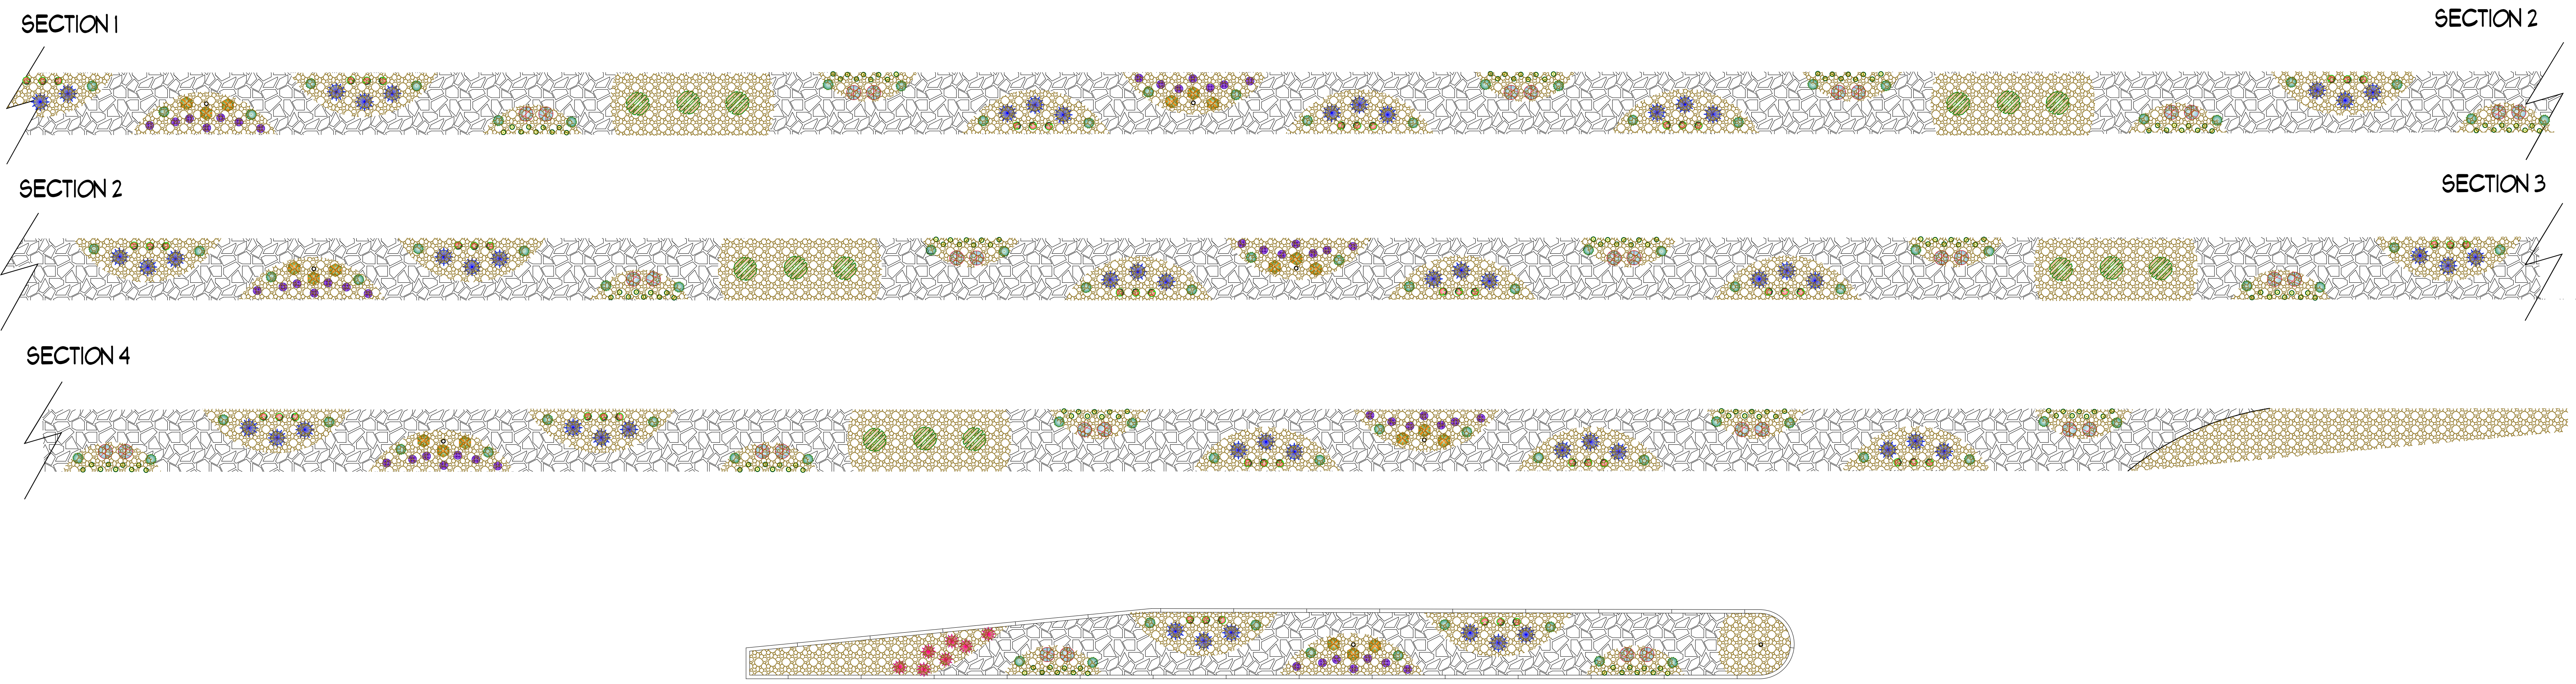

LEGEND		
	COMMON NAME	QTY
FLOWER, EDIBLE		
	ROSEMARY, TUSCAN BLUE	94
FLOWER, GRASS		
	GRASS, MEXICAN FEATHER	7
	GRASS, MUHLY, REGAL MIST	15
	MUHLY, PINE	61
FLOWER, PERENNIAL		
	IRIS, BUTTERFLY OR AFRICAN	21
	LANTANA, YELLOW	180
SHRUB, EVERGREEN BROADLEAF		
	AUTUMN SAGE	62
	LANTANA, PURPLE	49
	SAGE, TEXAS	40

Revision #:
Date: 9/14/2021

Landscape Plan: 1.0- Full Design
Shertz

Scale:
1" = 10'

Landscape Design by: Henry Camacho
Maldonado Nursery & Landscaping Inc.