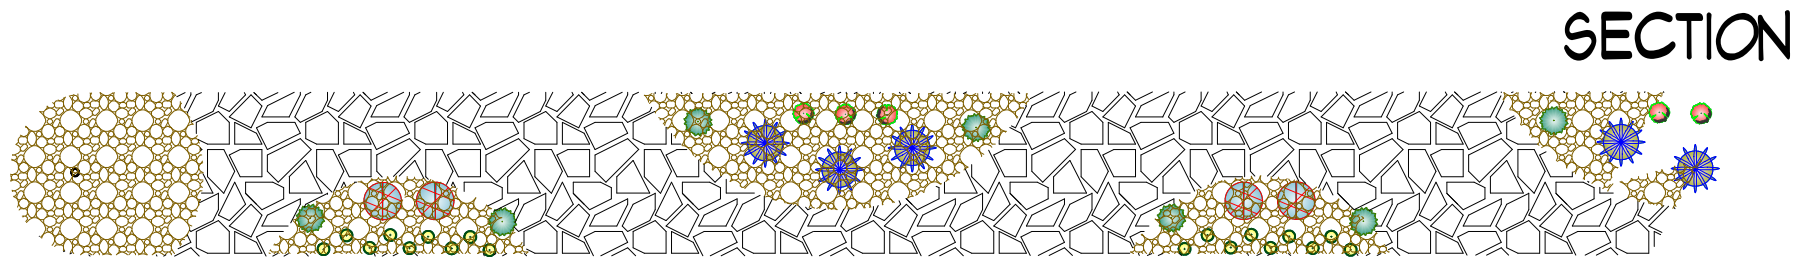

LEGEND		
	COMMON NAME	QTY
FLOWER, EDIBLE		
	ROSEMARY, TUSCAN BLUE	94
FLOWER, GRASS		
	GRASS, MEXICAN FEATHER	7
	GRASS, MUHLY, REGAL MIST	15
	MUHLY, PINE	61
FLOWER, PERENNIAL		
	IRIS, BUTTERFLY OR AFRICAN	21
	LANTANA, YELLOW	180
SHRUB, EVERGREEN BROADLEAF		
	AUTUMN SAGE	62
	LANTANA, PURPLE	49
	SAGE, TEXAS	40

Revision #:
Date: 9/14/2021

Landscape Plan: 1.0- Full Design
Shertz

Scale:
1" = 10'

Landscape Design by: Henry Camacho
Maldonado Nursery & Landscaping Inc.