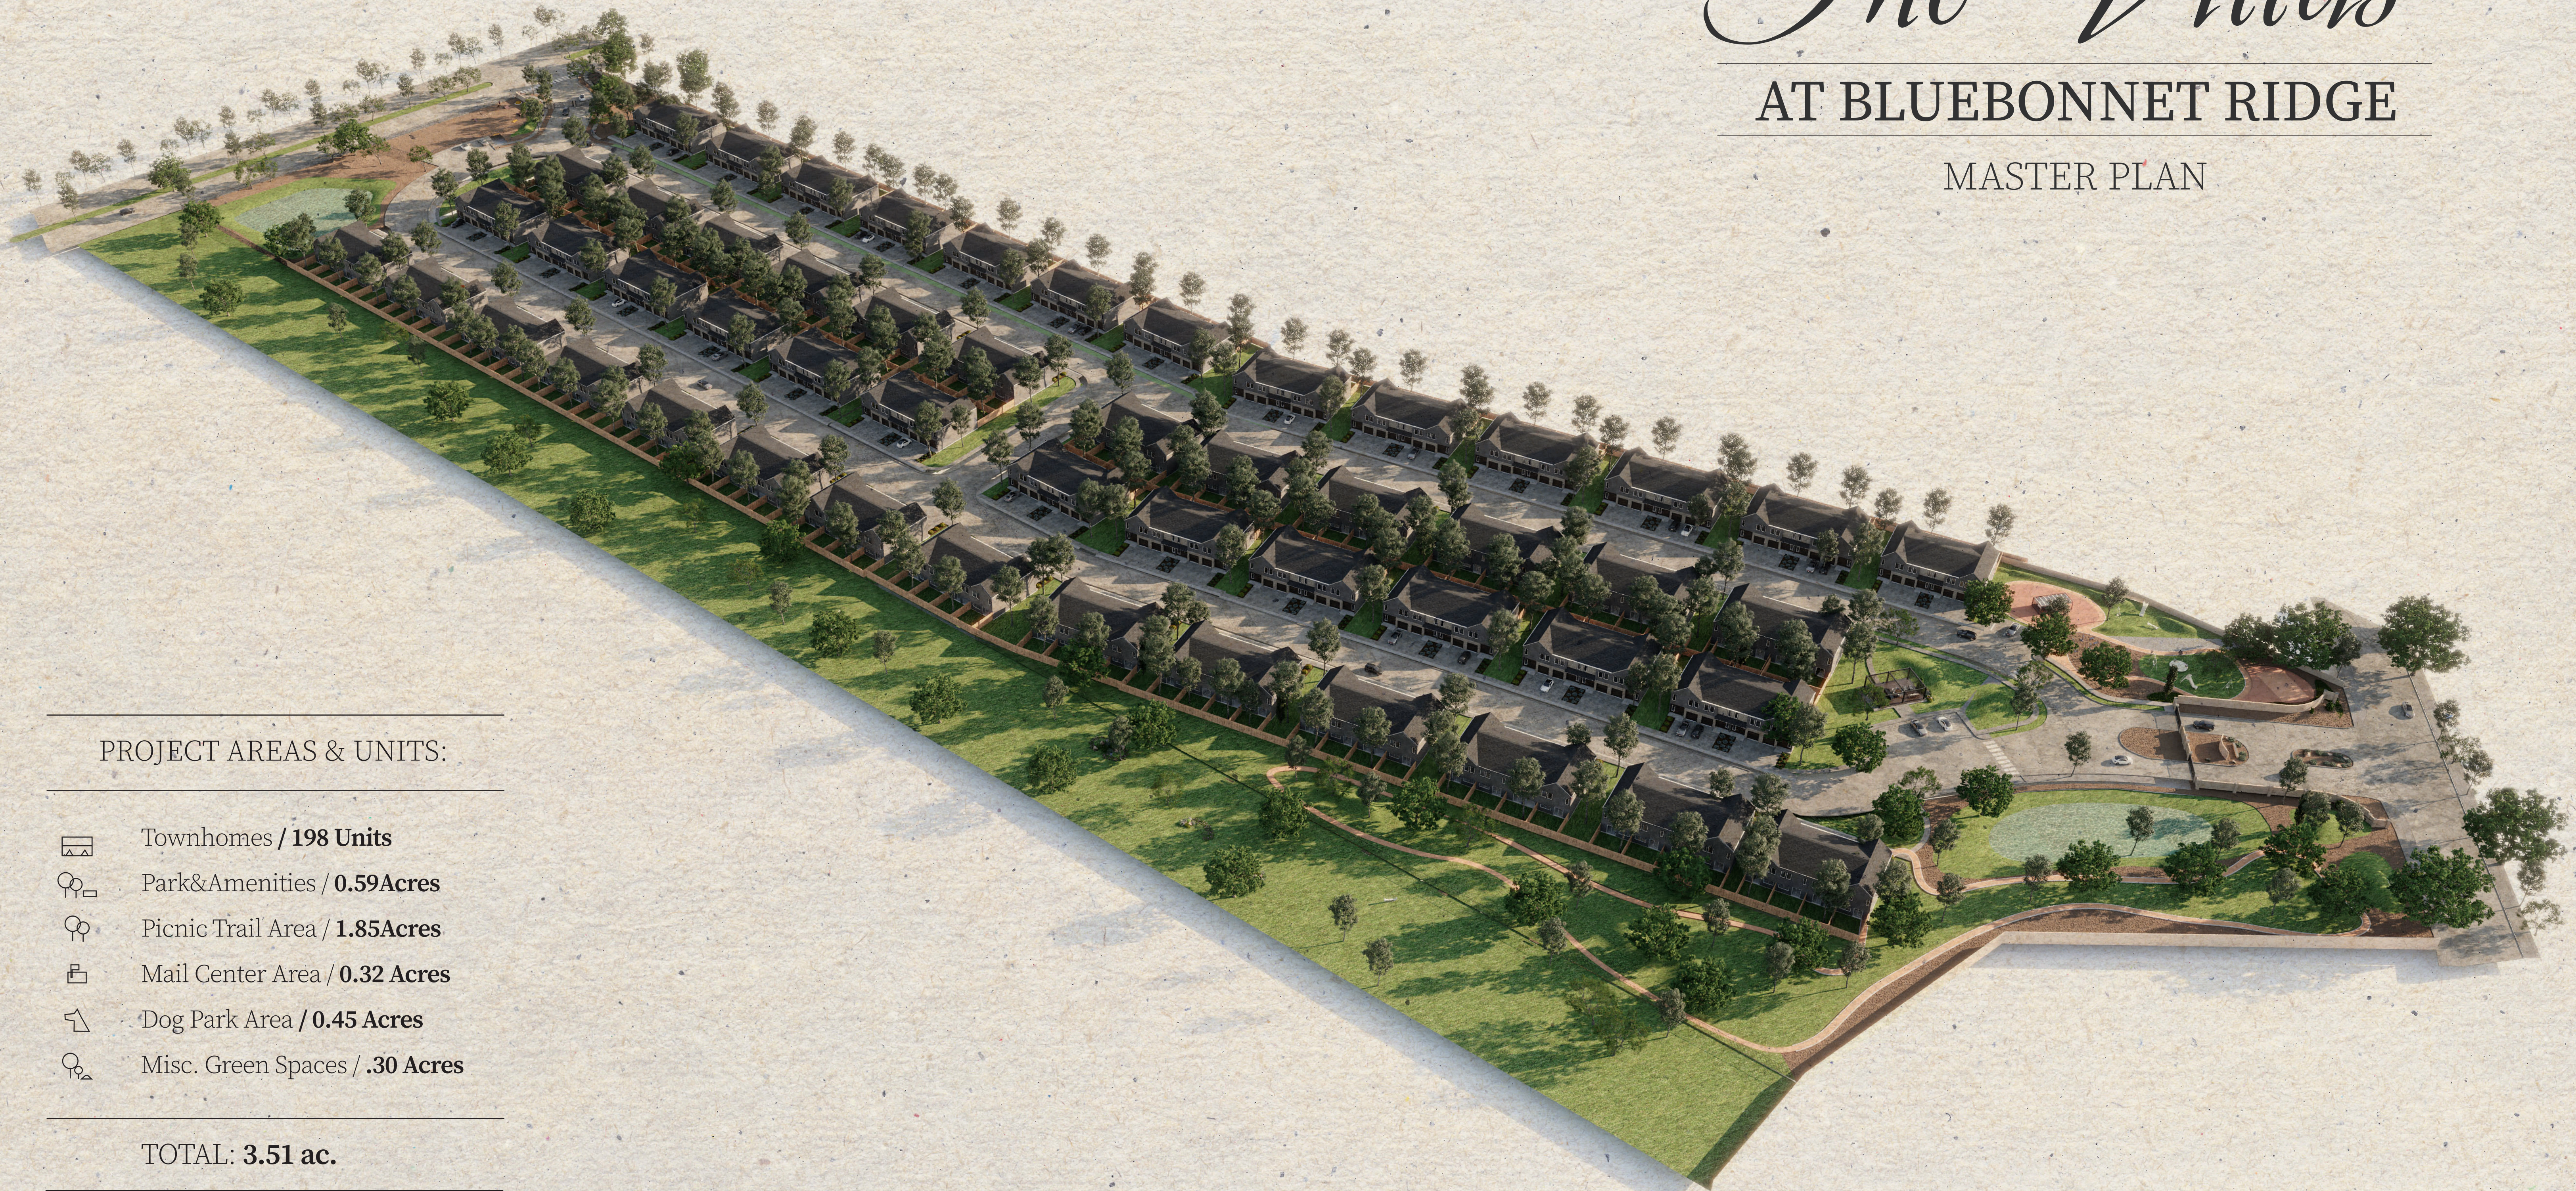

The Villas

AT BLUEBONNET RIDGE

MASTER PLAN

PROJECT AREAS & UNITS:

-  Townhomes / **198 Units**
-  Park & Amenities / **0.59 Acres**
-  Picnic Trail Area / **1.85 Acres**
-  Mail Center Area / **0.32 Acres**
-  Dog Park Area / **0.45 Acres**
-  Misc. Green Spaces / **.30 Acres**

TOTAL: **3.51 ac.**

-  Detention Ponds / **0.66 Acres**
-  Open Space Eastment / **4.01 Acres**